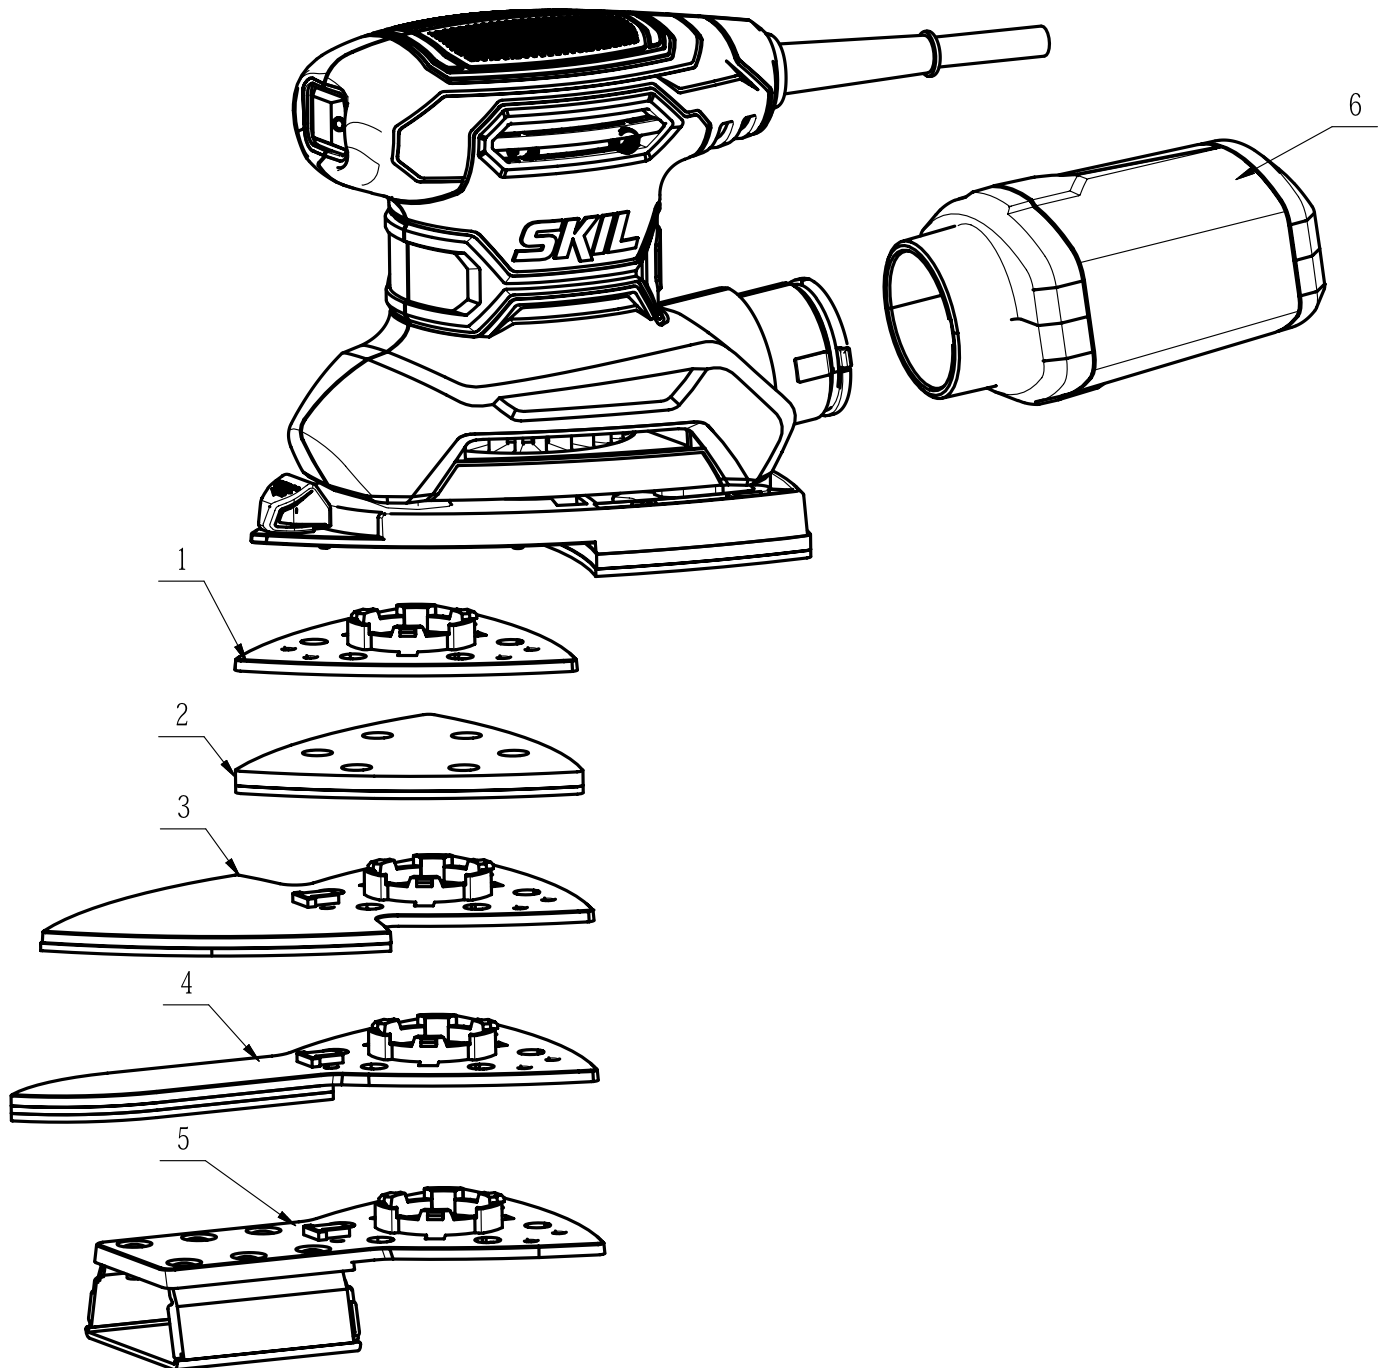

Product Description: Multi-Sander
Model Number: SR232301
Body Number: 0560160003
Version: A
Issue Date: 2018/09/19

No.	Product Model#	Part Number	Description	Qty
1	SR232301	3129811001	Bottom Support	1
2	SR232301	3706723001	Soft Pad	1
3	SR232301	2826022001	Base Plate ASSY	1
4	SR232301	2826023001	Base Plate ASSY	1
5	SR232301	2826024001	Base Plate ASSY	1
6	SR232301	2825946001	Dust Box ASSY	1