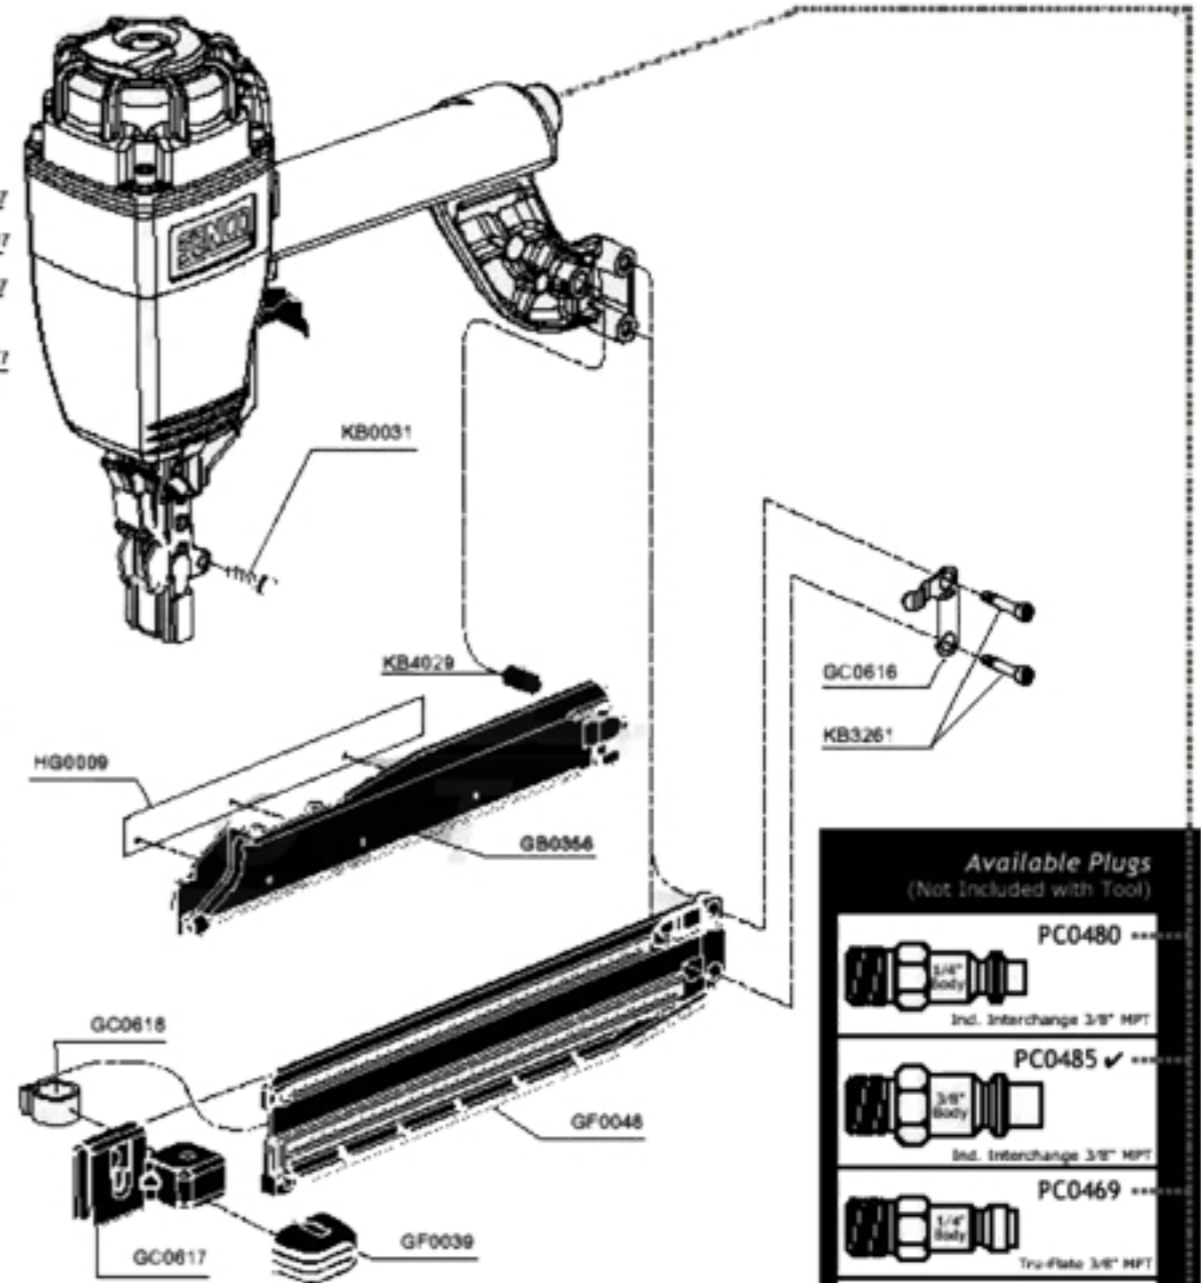

* Does Not include O-rings
 * No incluye sellos de gomas
 * Ohne Dichtringe
 * Joints exclus

Available Triggers

Dual Action HA0105

Restrictive HA0104

Available Plugs
(Not Included with Tool)

	PC0480 ***
Incl. Interchange 3/8" NPT	
	PC0485 ✓ ***
Incl. Interchange 3/8" NPT	
	PC0469 ***
Tru-Plate 3/8" NPT	
	PC0475 ✓ ***
Tru-Plate 3/8" NPT	

✓ Recommended Plugs
 Plugs shown smaller than actual size