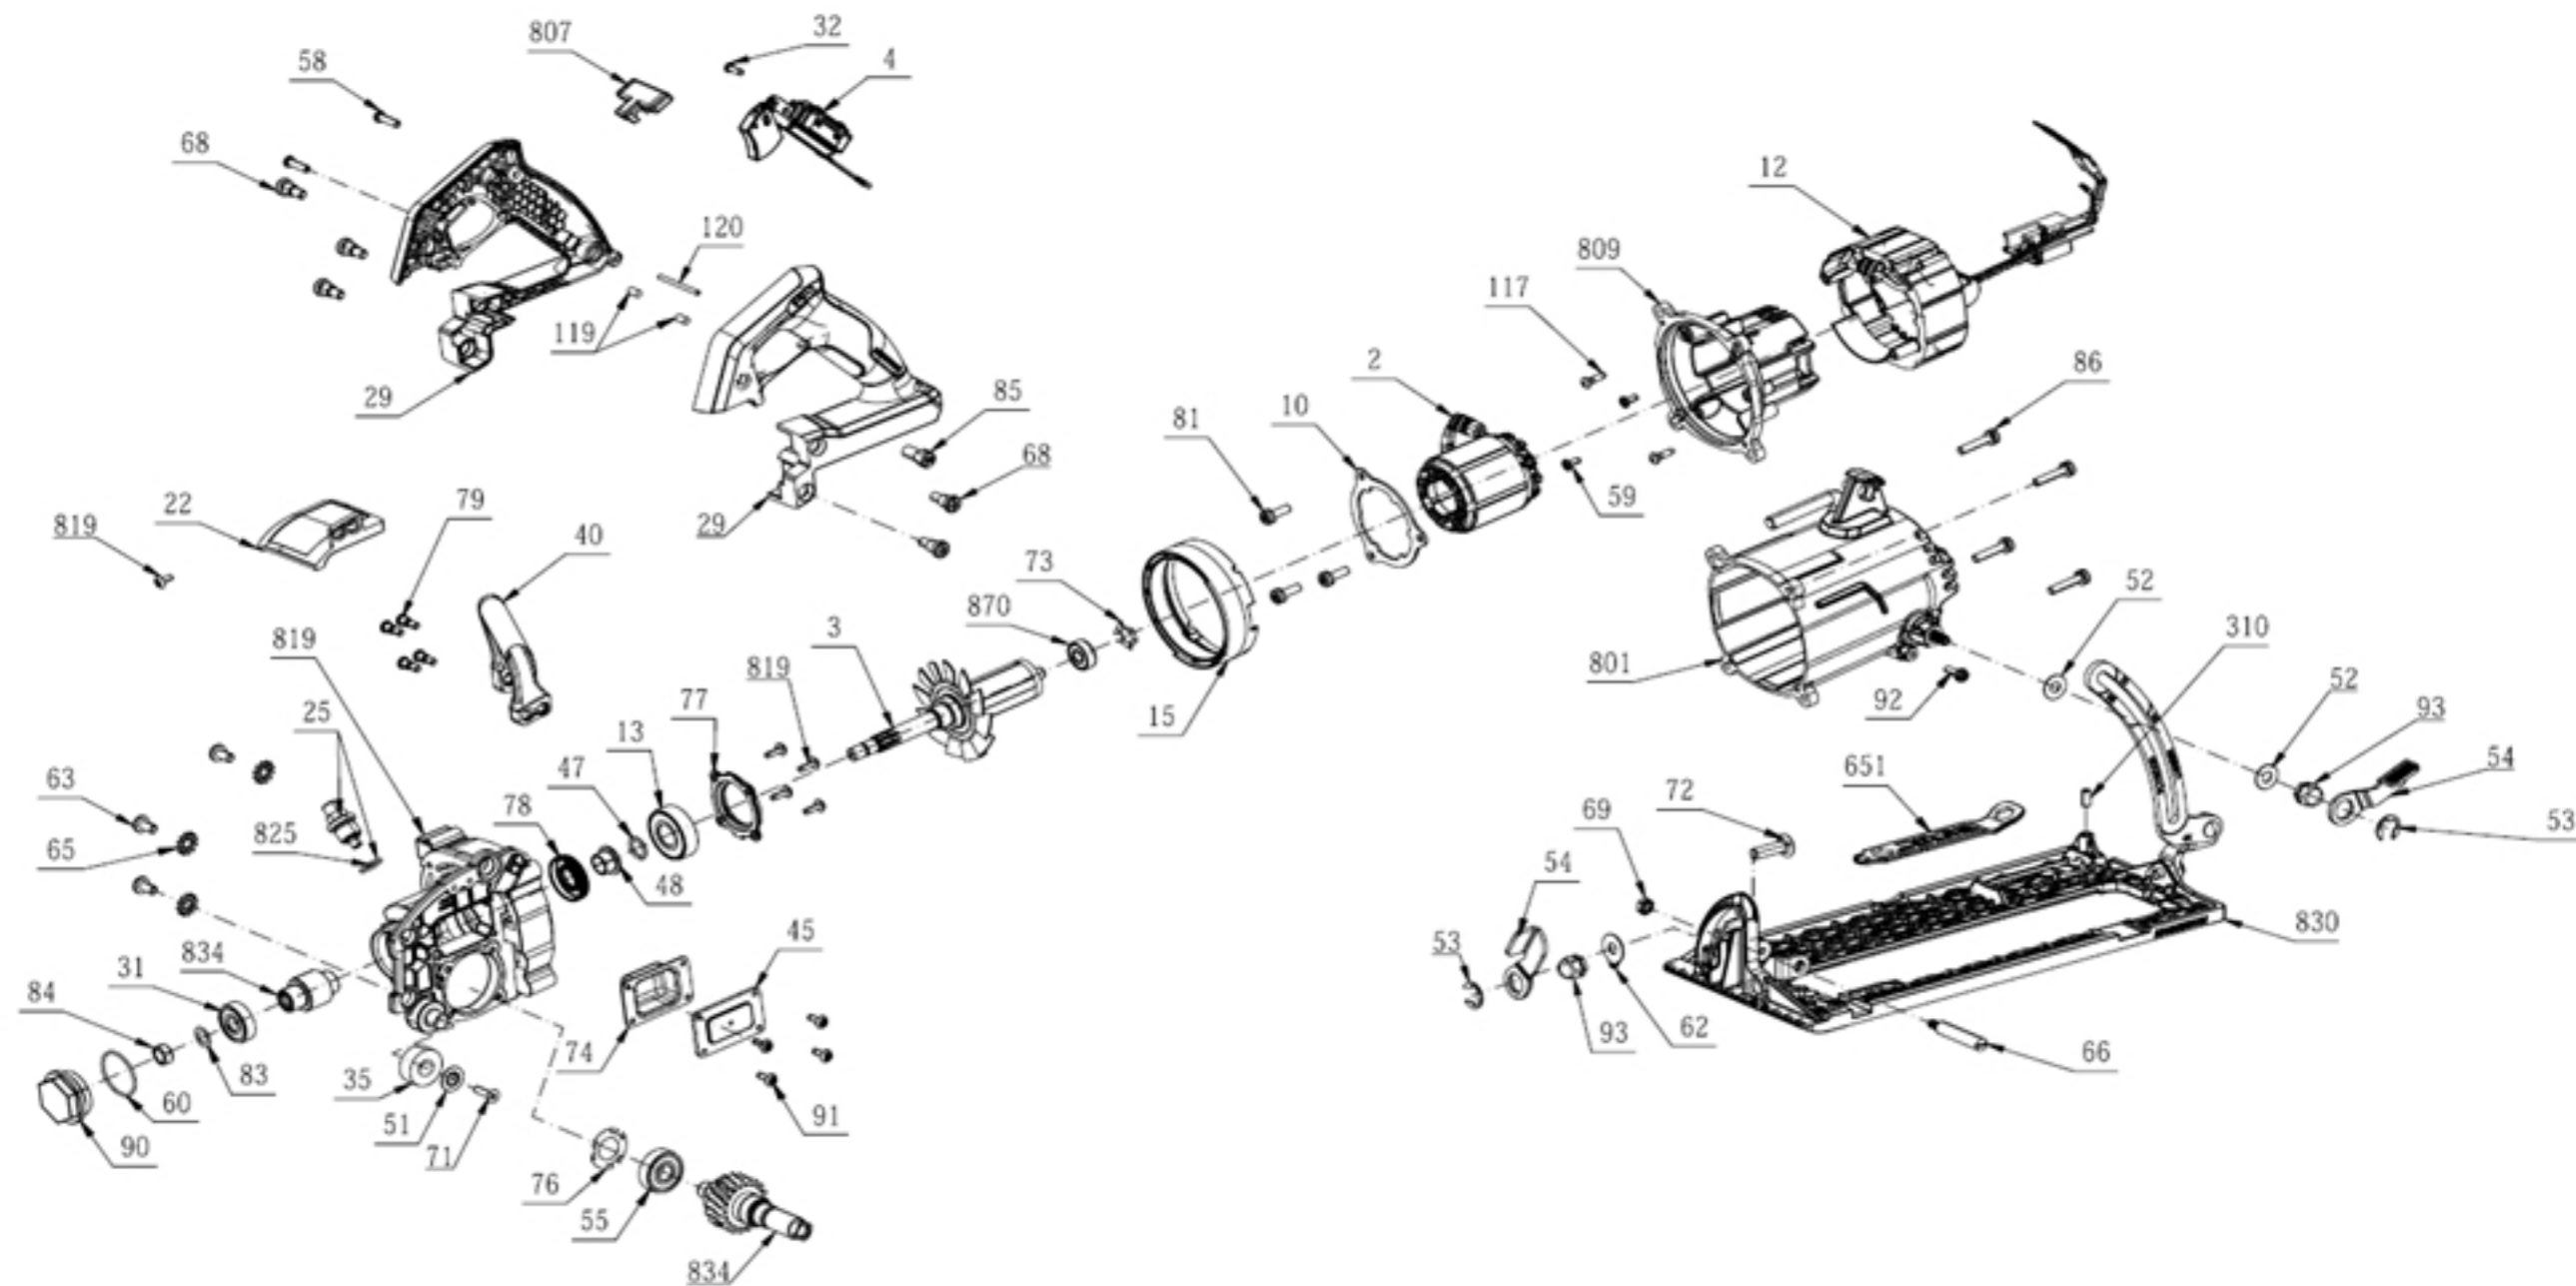

SKIL®

Product Description: Circular Saw
Model Number:
SPTH70M-01/-11/-21/-02/-12/-22
Body Number: 0740034001
Version: A
Issue Date: 2020/06/01

SKIL®

Product Description: Circular Saw

Model Number:

SPTH70M-01/-11/-21/-02/-12/-22

Body Number: 0740034001

Version: A

Issue Date: 2020/06/01