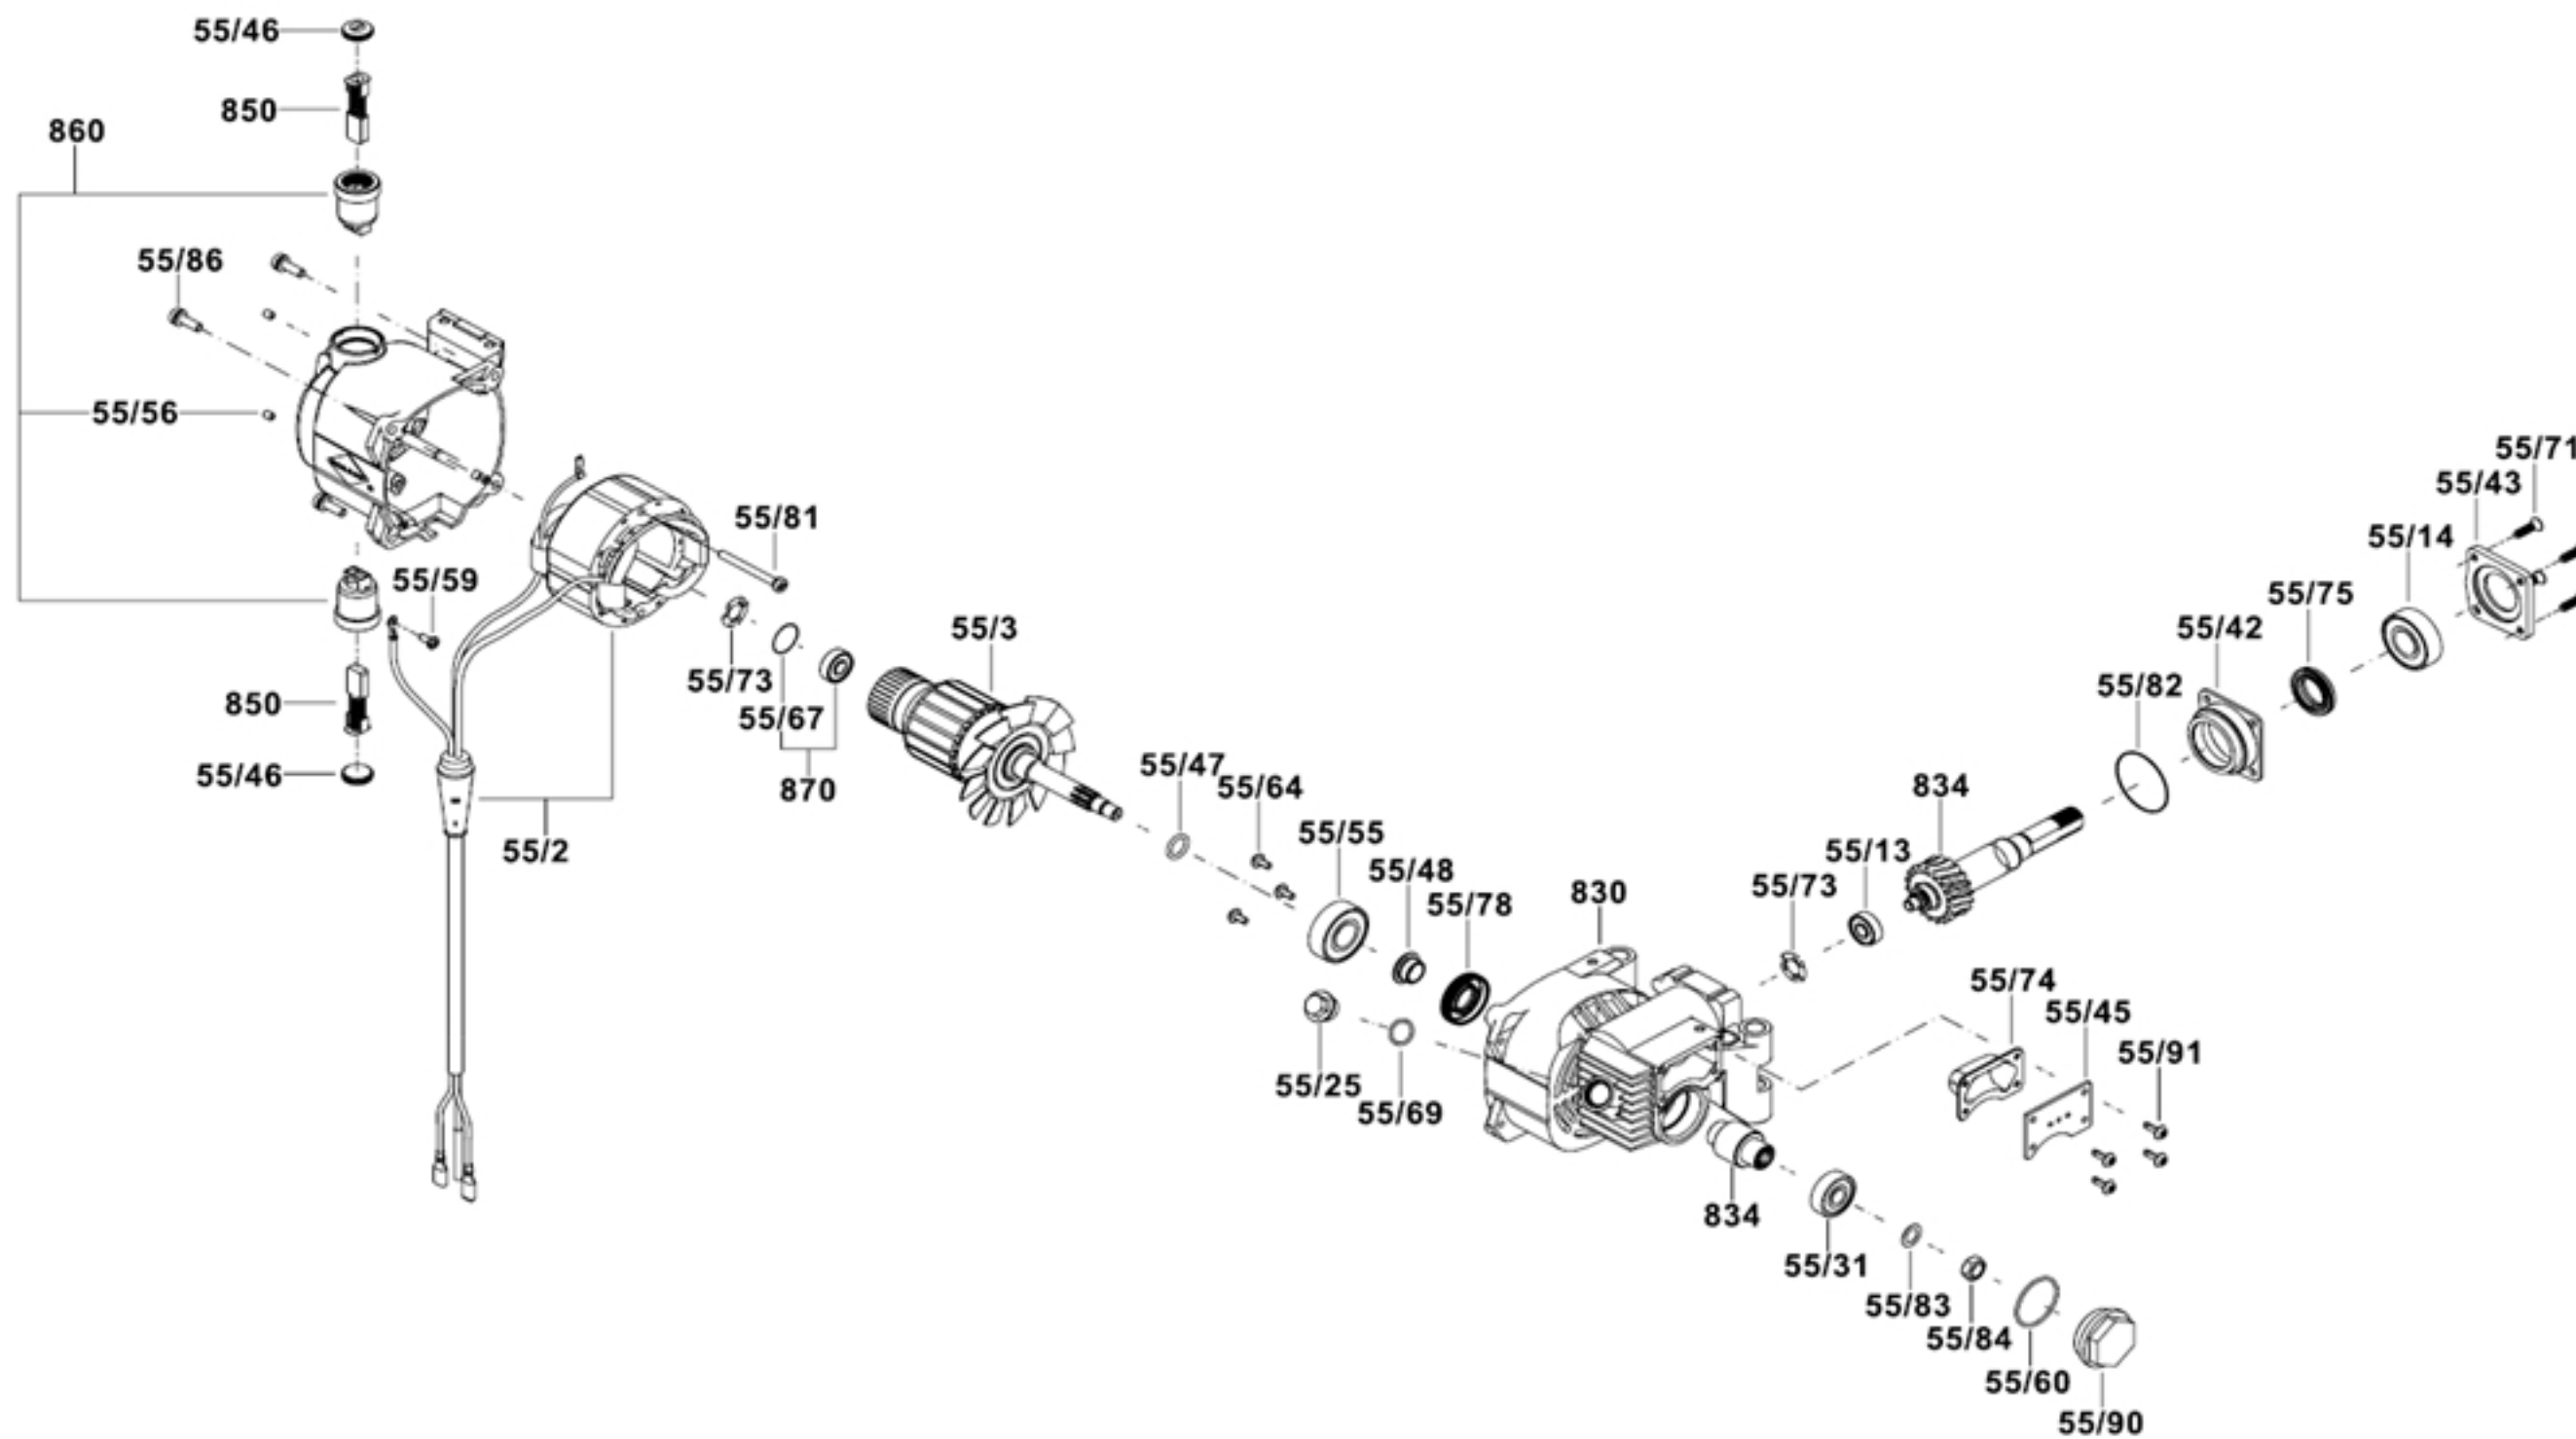

Product Description: Table Saw
Model Number: SPT99T-01
Body Number: 0200008021
Version: A
Issue Date: 2020/02/17

SKIL®

Product Description: Table Saw

Model Number: SPT99T-01

Body Number: 0200008021

Version: A

Issue Date: 2020/02/17

SKIL®

Product Description: Table Saw
Model Number: SPT99T-01
Body Number: 0200008021
Version: A
Issue Date: 2020/02/17