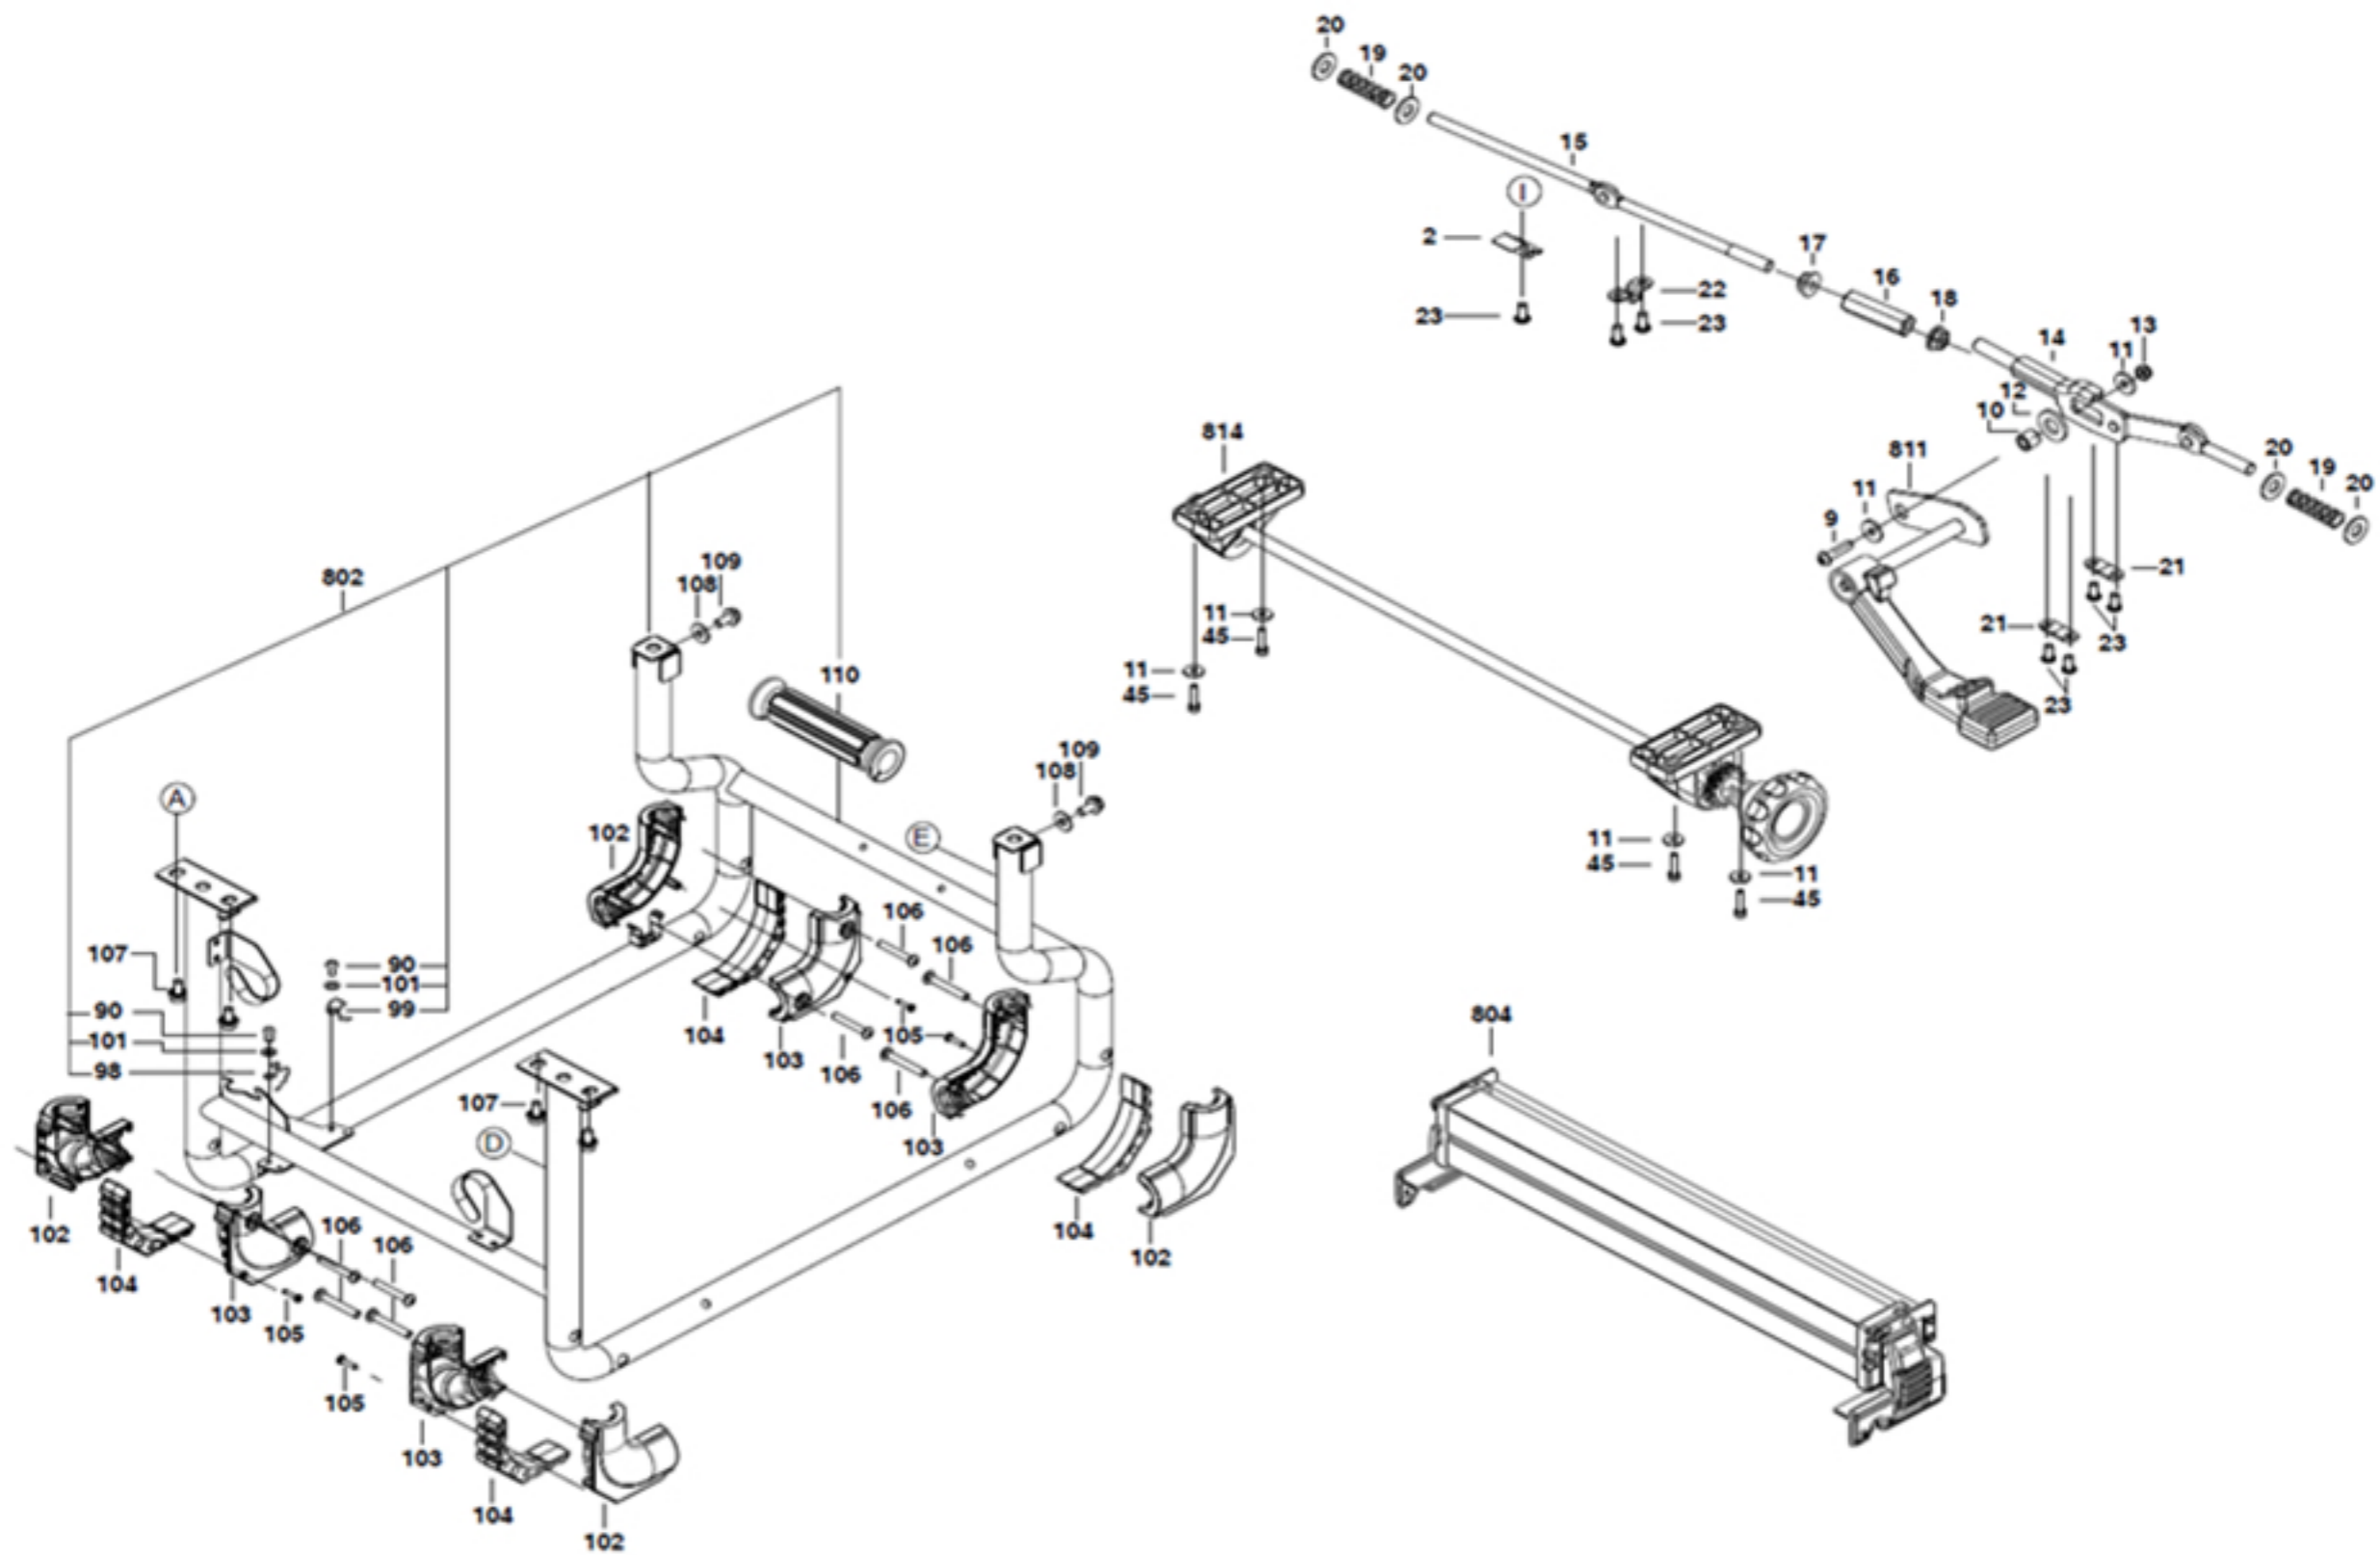

Product Description: Table Saw
Model Number: SPT99T-01
Body Number: 0200008021
Version: A
Issue Date: 2020/02/17

SKIL®

Product Description: Table Saw

Model Number: SPT99T-01

Body Number: 0200008021

Version: A

Issue Date: 2020/02/17

SKIL®

Product Description: Table Saw
Model Number: SPT99T-01
Body Number: 0200008021
Version: A
Issue Date: 2020/02/17