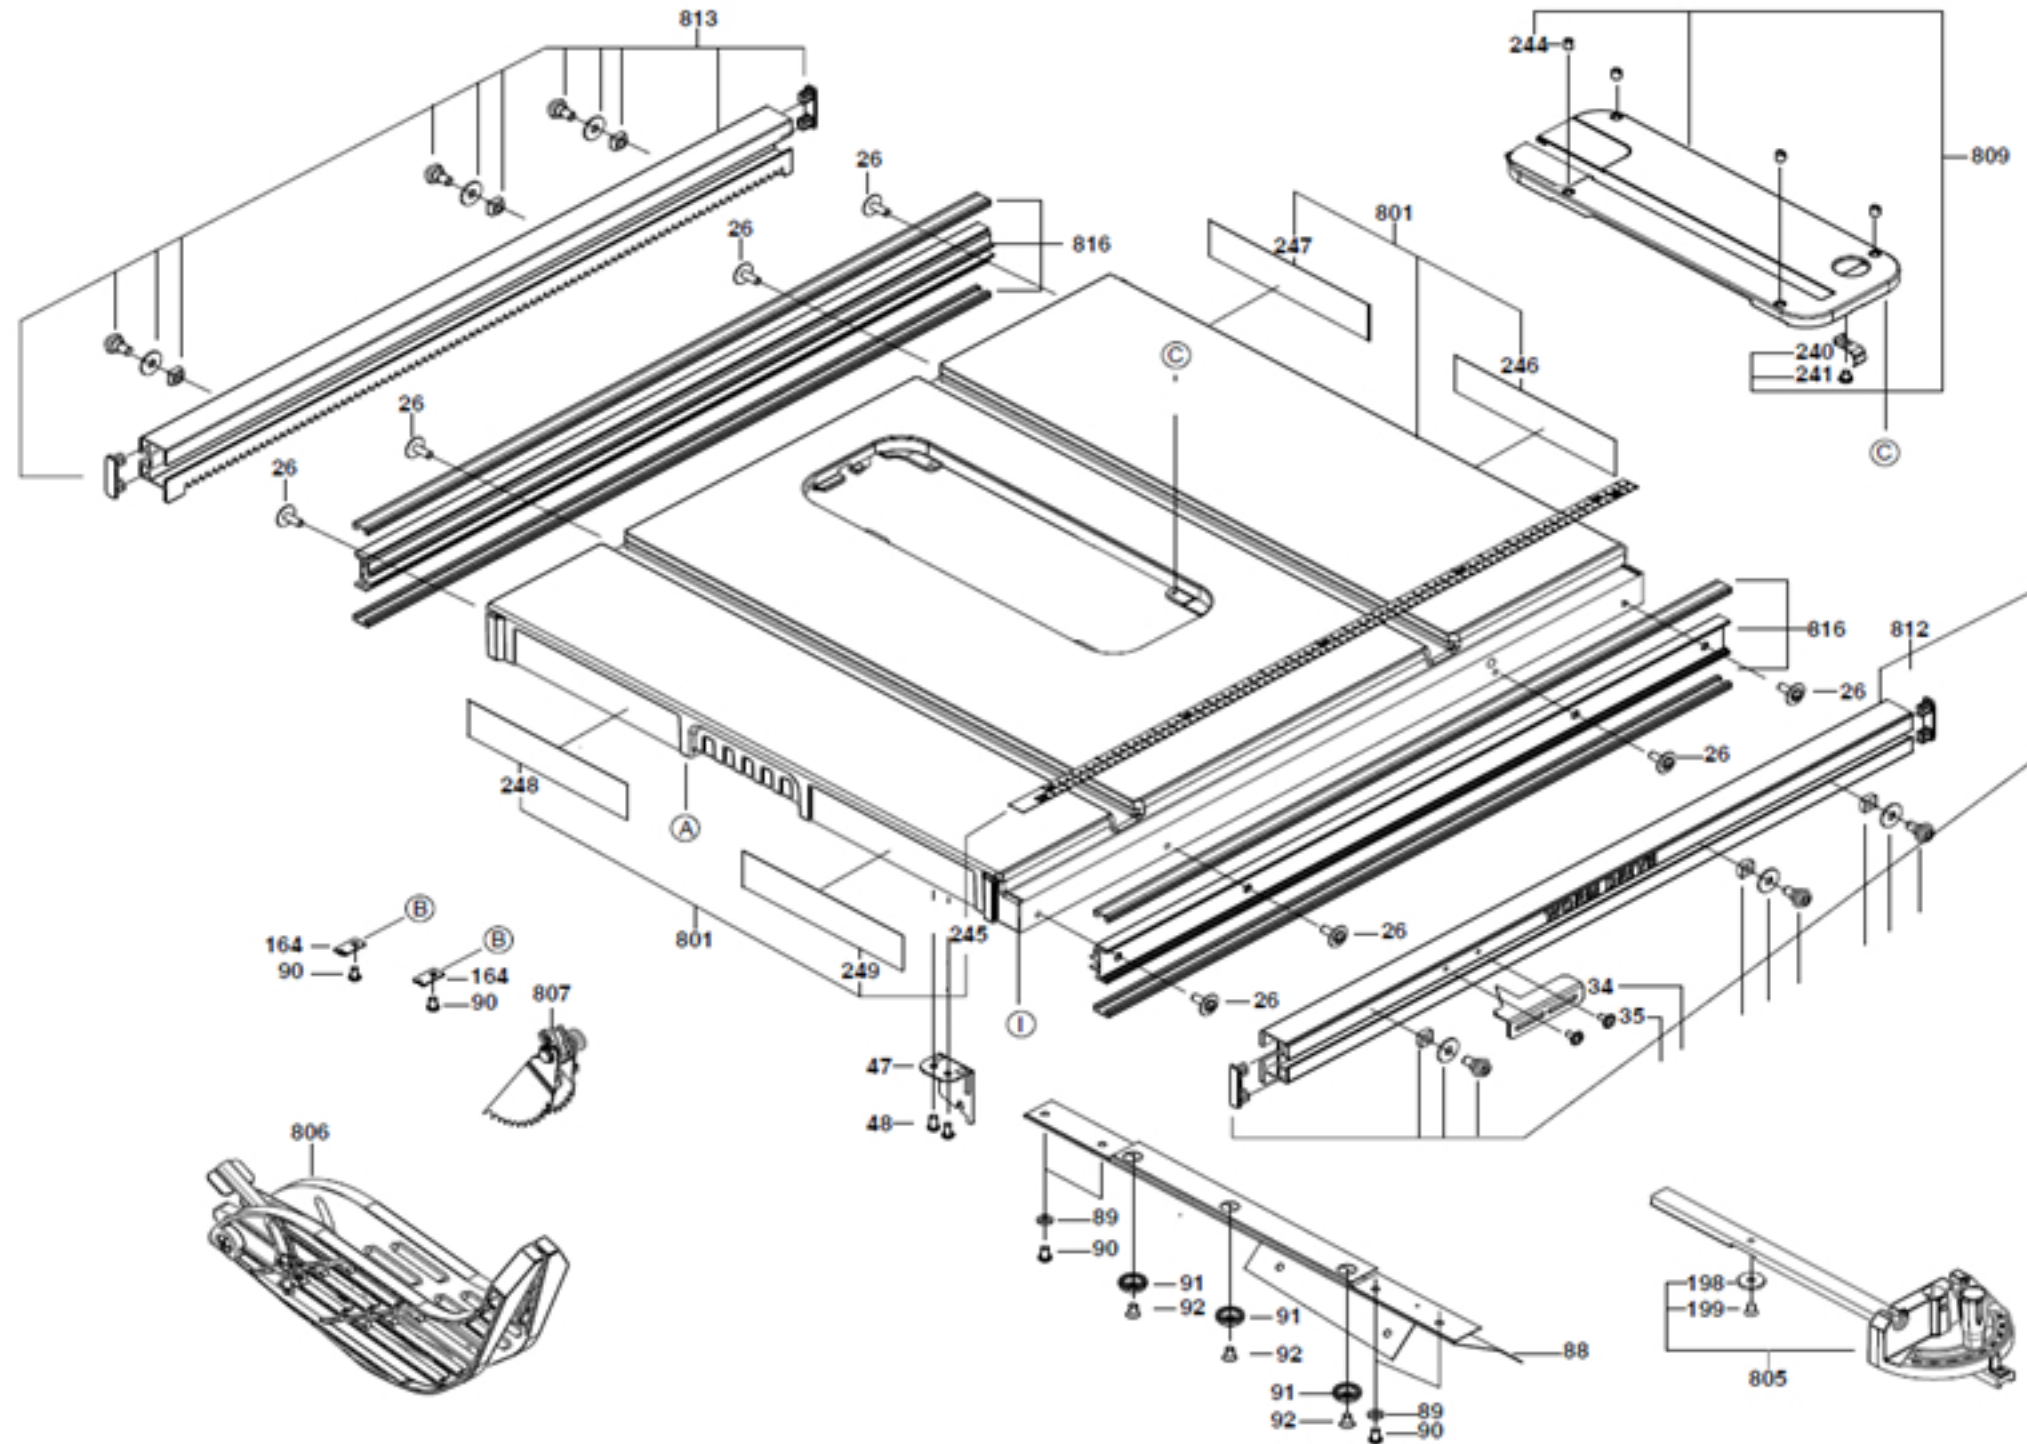

Product Description: Table Saw
Model Number: SPT99T-01
Body Number: 0200008021
Version: A
Issue Date: 2020/02/17

SKIL®

Product Description: Table Saw

Model Number: SPT99T-01

Body Number: 0200008021

Version: A

Issue Date: 2020/02/17

SKIL®

Product Description: Table Saw
Model Number: SPT99T-01
Body Number: 0200008021
Version: A
Issue Date: 2020/02/17