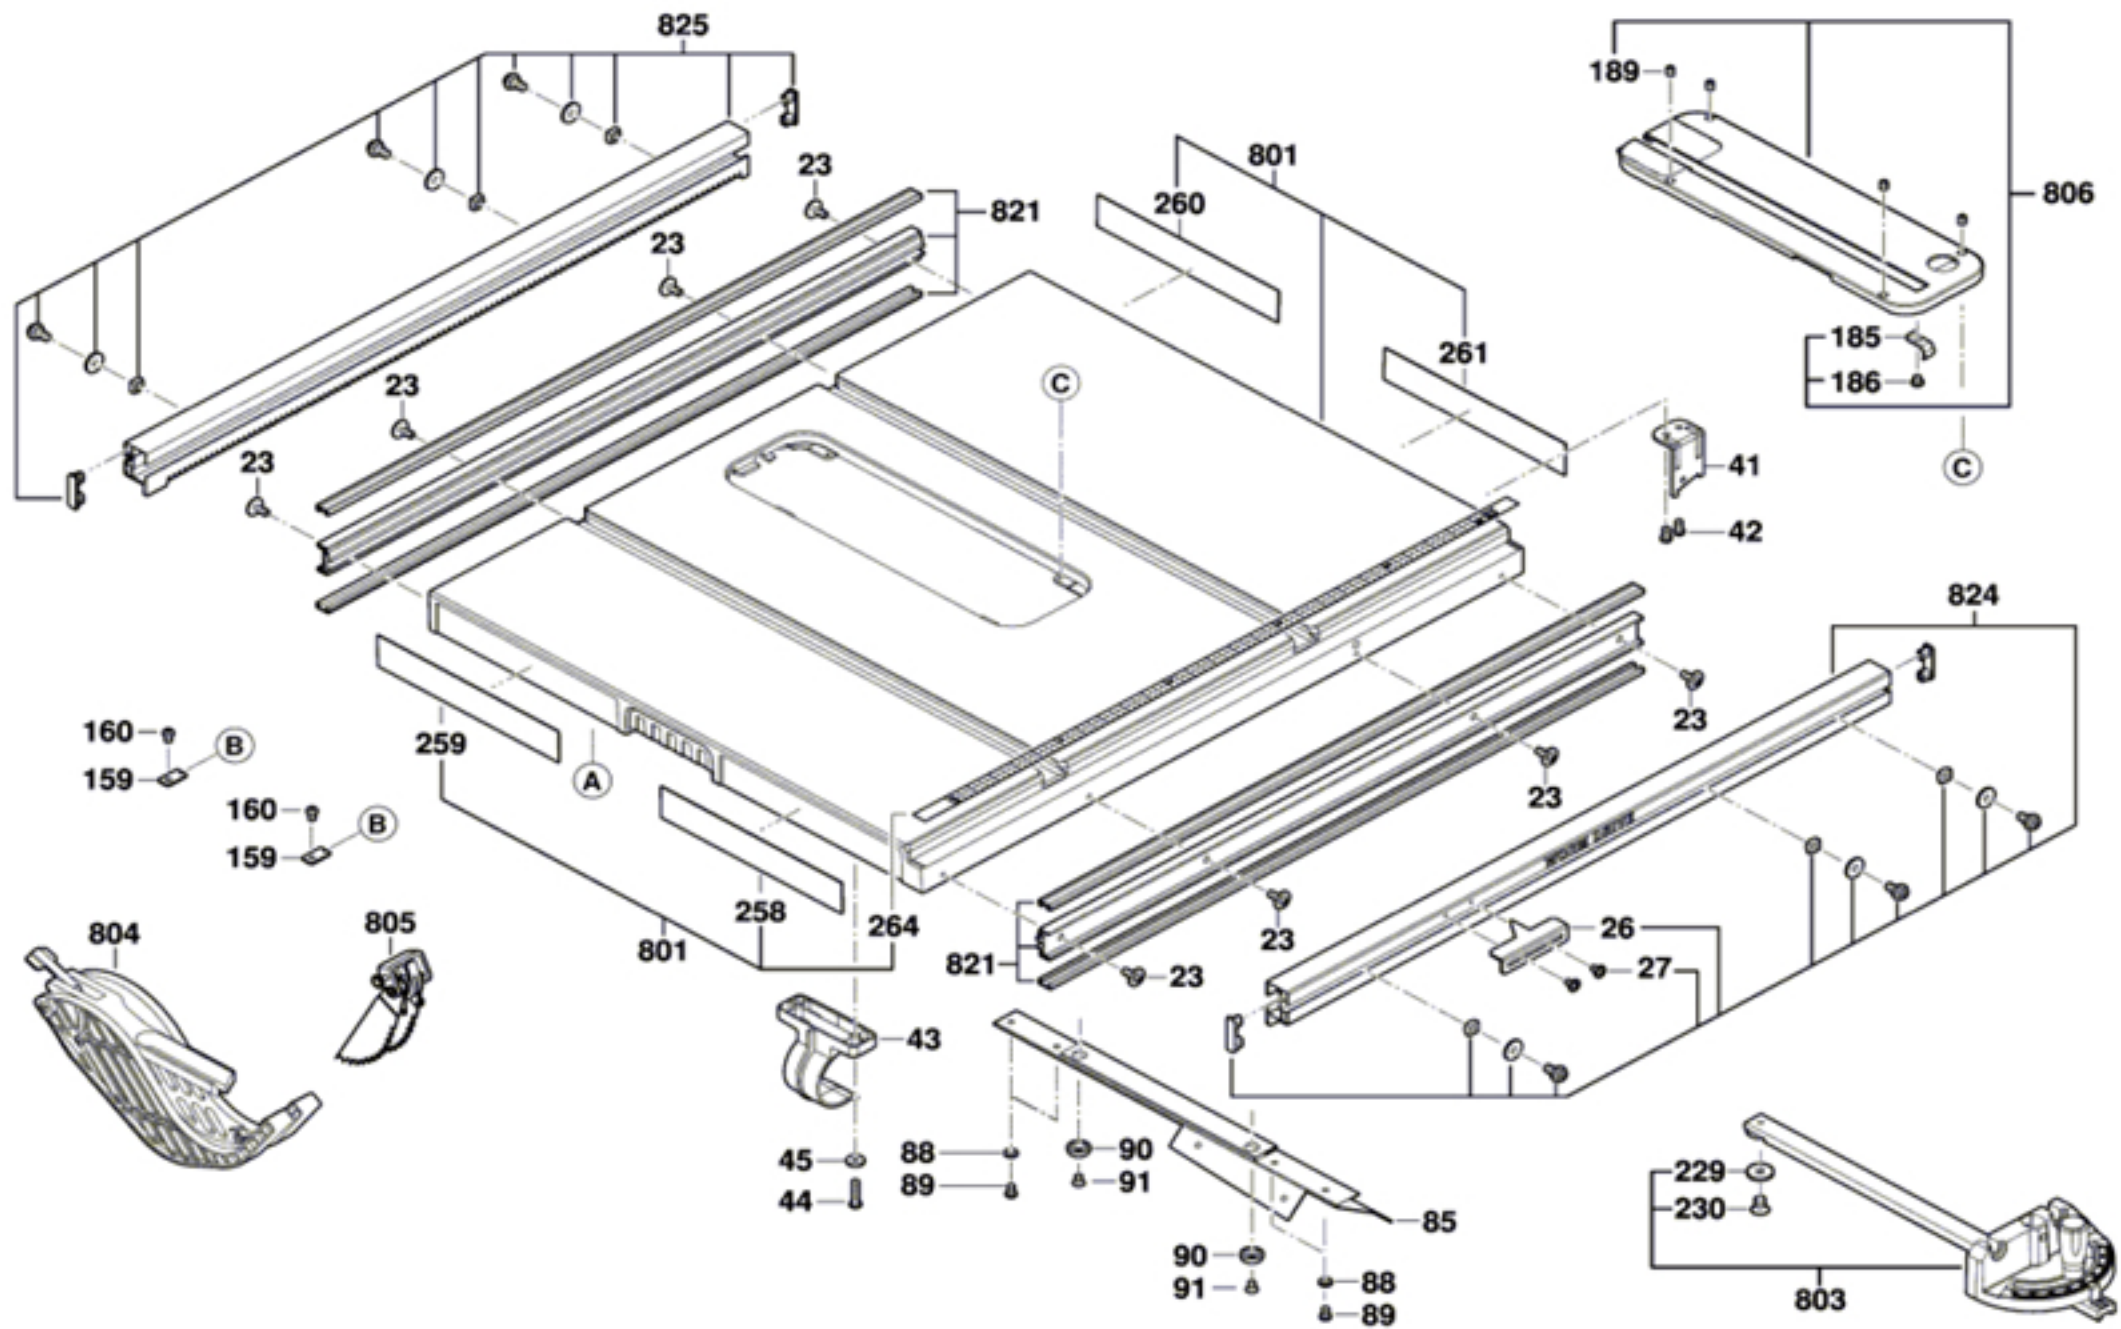

# SKIL®

Product Description: Table Saw  
Model Number: SPT99-11  
Body Number: 0200008015  
Version: A  
Issue Date: 2019/06/24