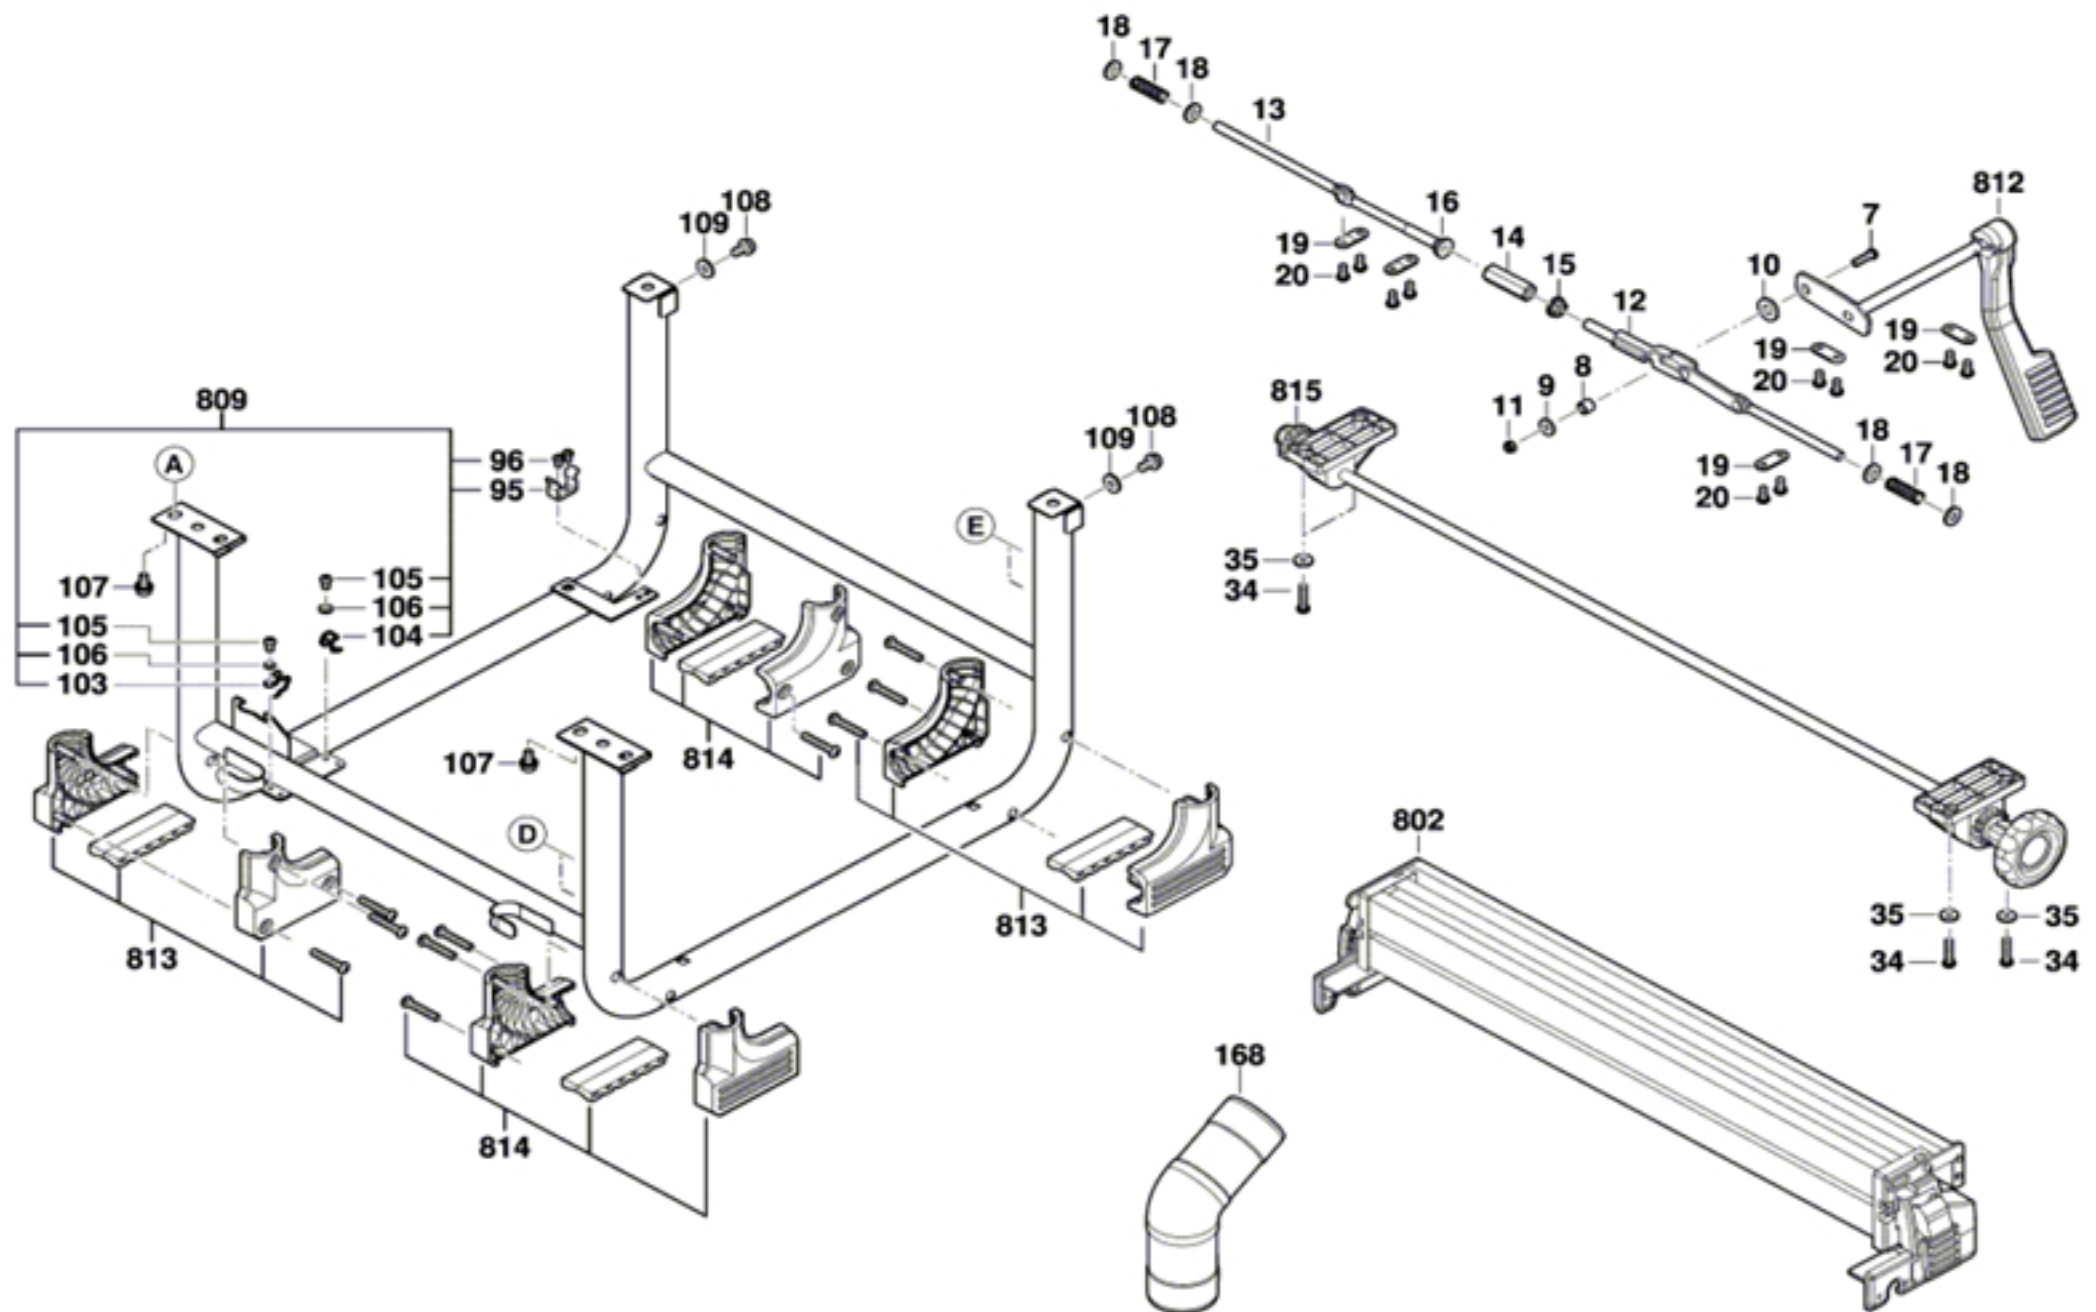

# SKIL®

Product Description: Table Saw  
Model Number: SPT99-11  
Body Number: 0200008015  
Version: A  
Issue Date: 2019/06/24