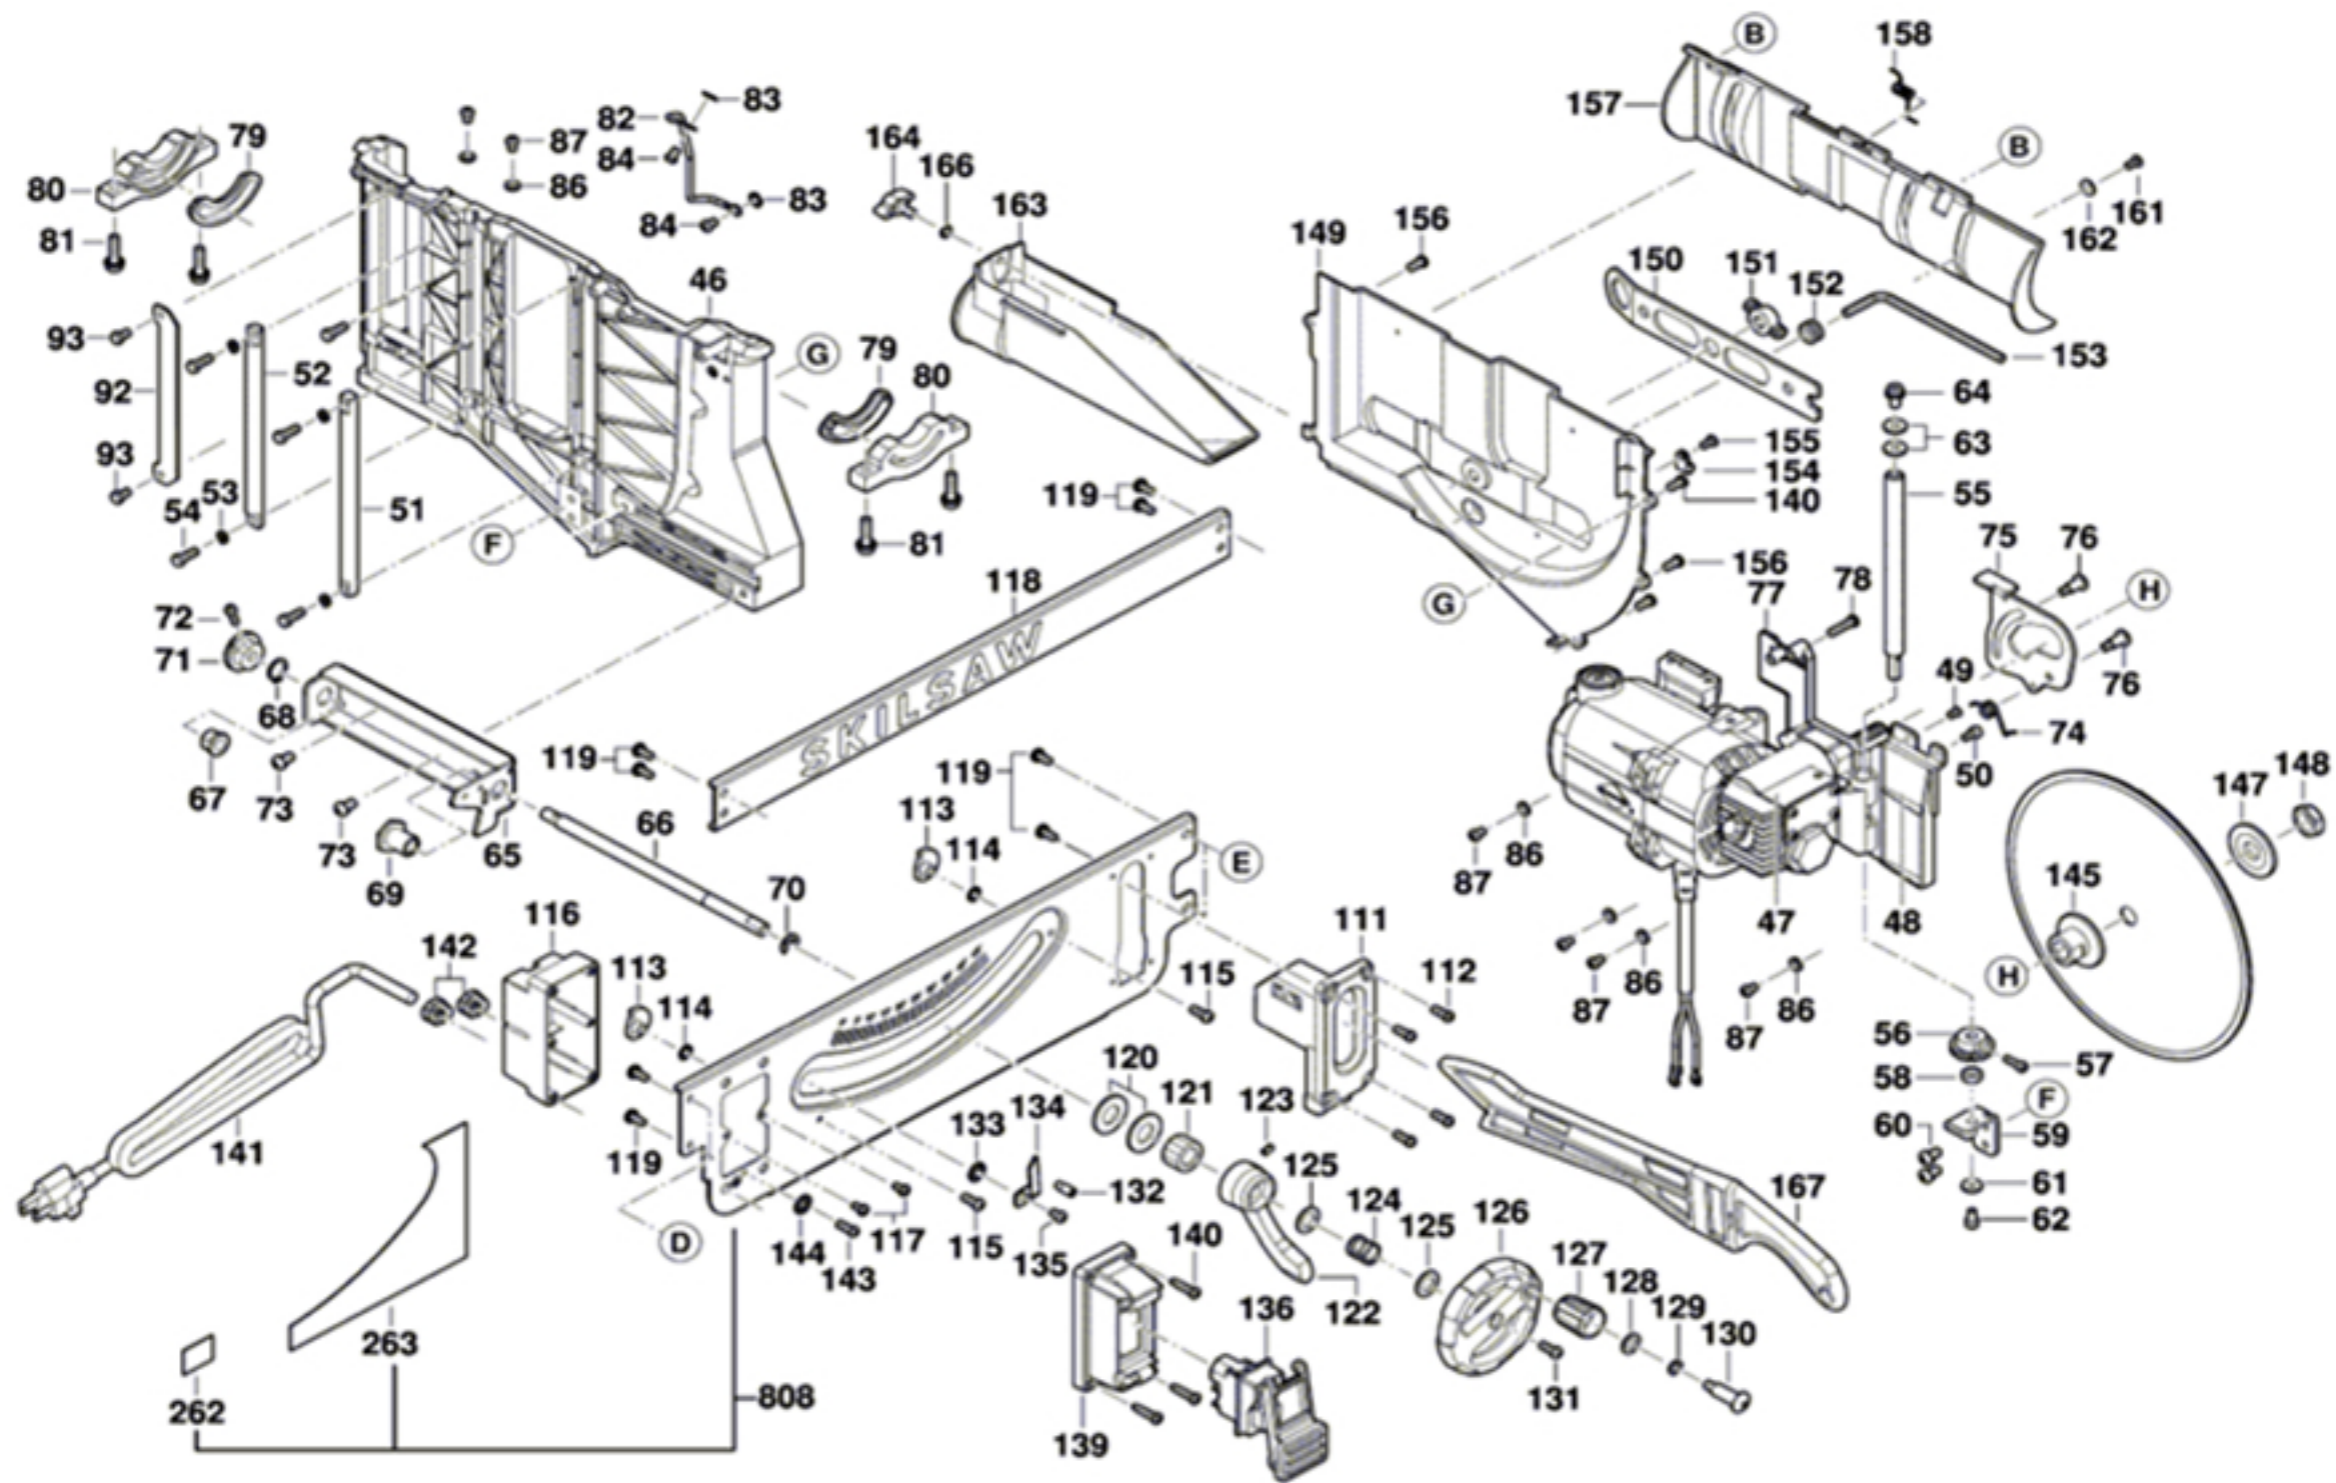

# SKIL®

Product Description: Table Saw  
Model Number: SPT99-11  
Body Number: 0200008015  
Version: A  
Issue Date: 2019/06/24