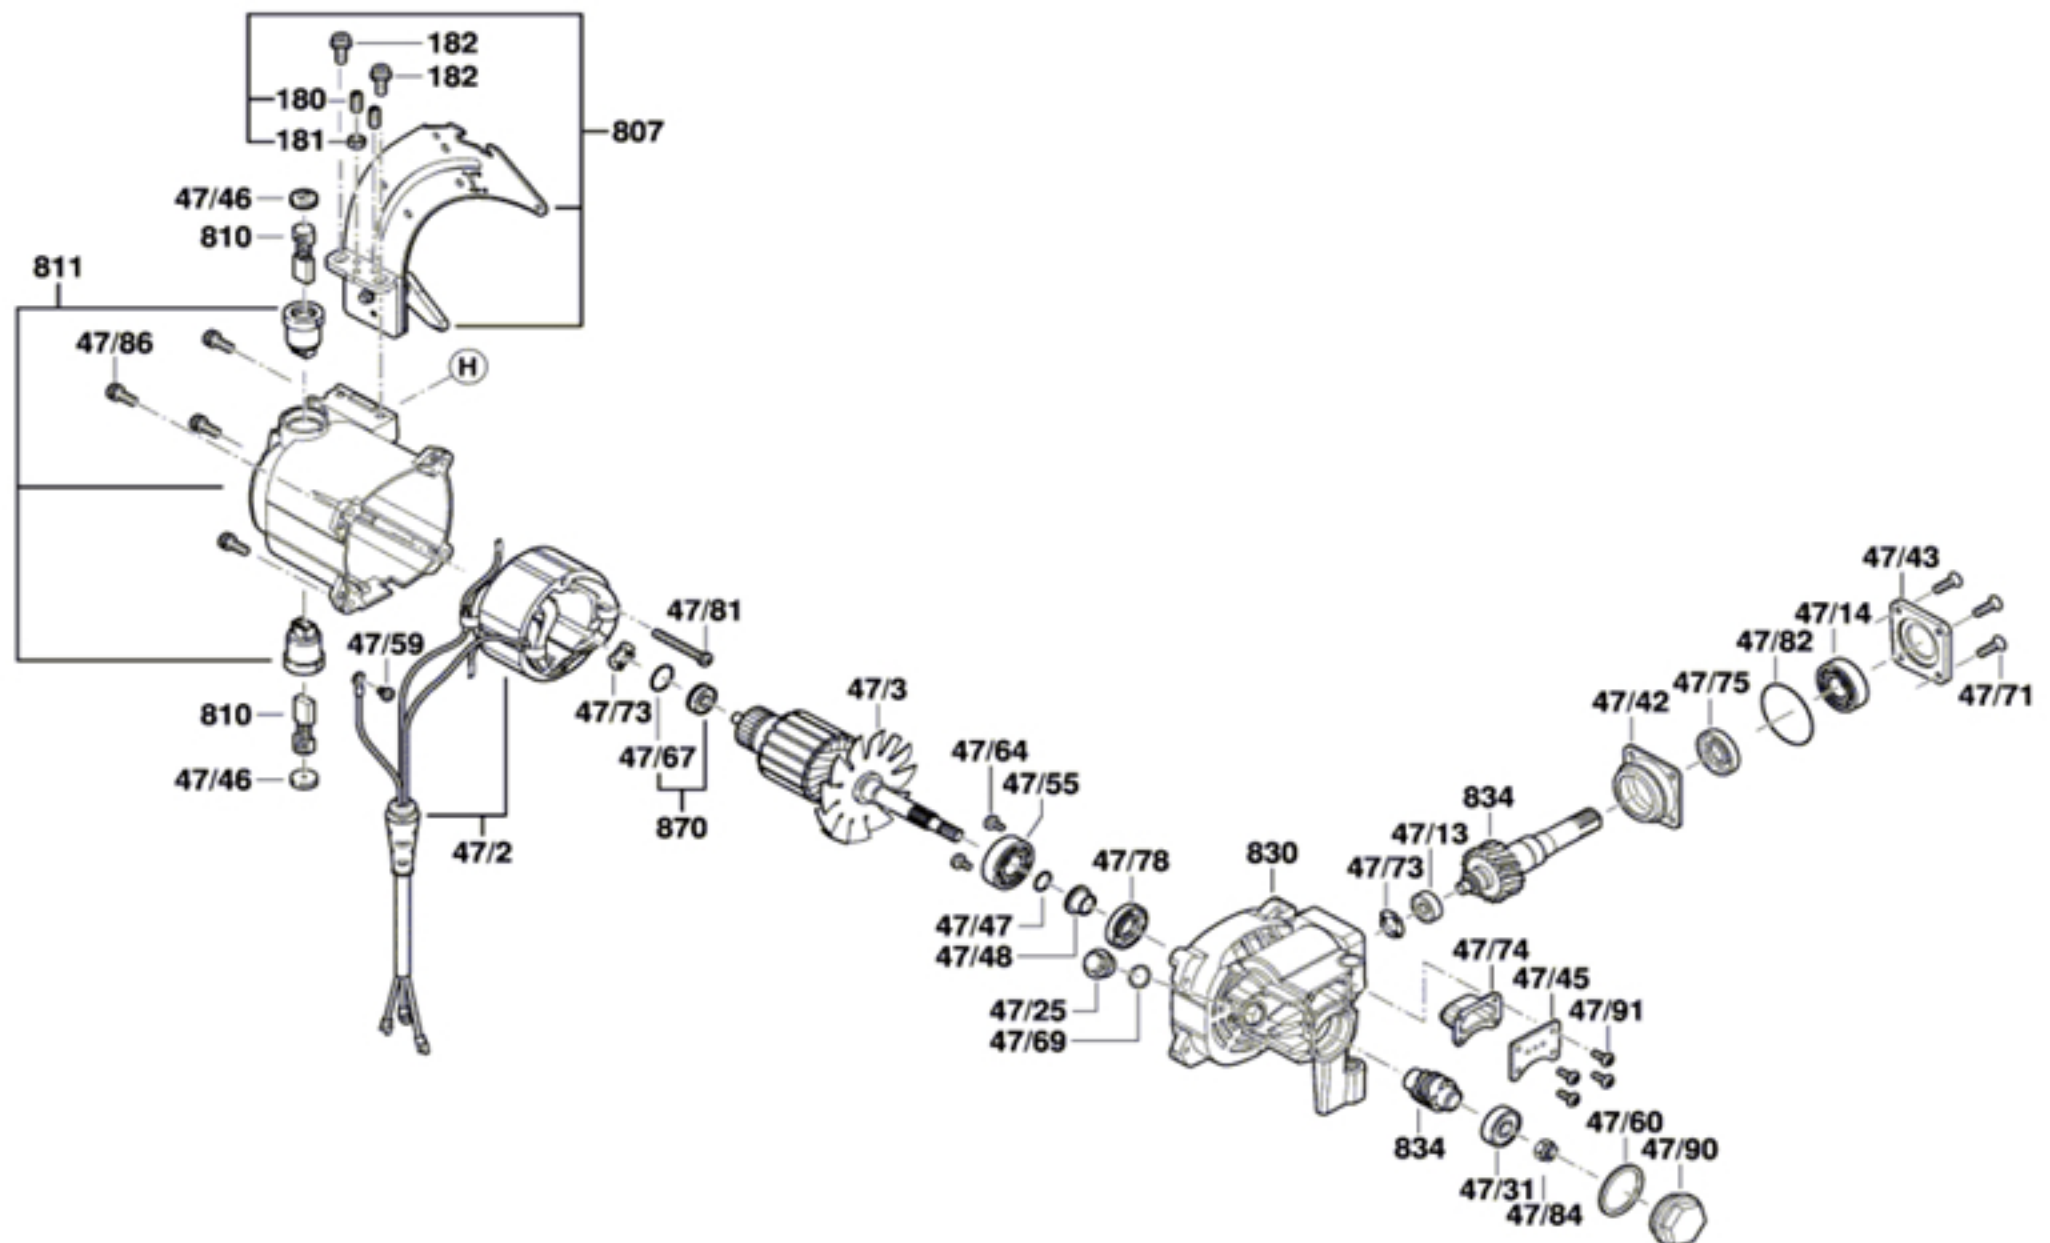

# SKIL®

Product Description: Table Saw  
Model Number: SPT99-11  
Body Number: 0200008015  
Version: A  
Issue Date: 2019/06/24