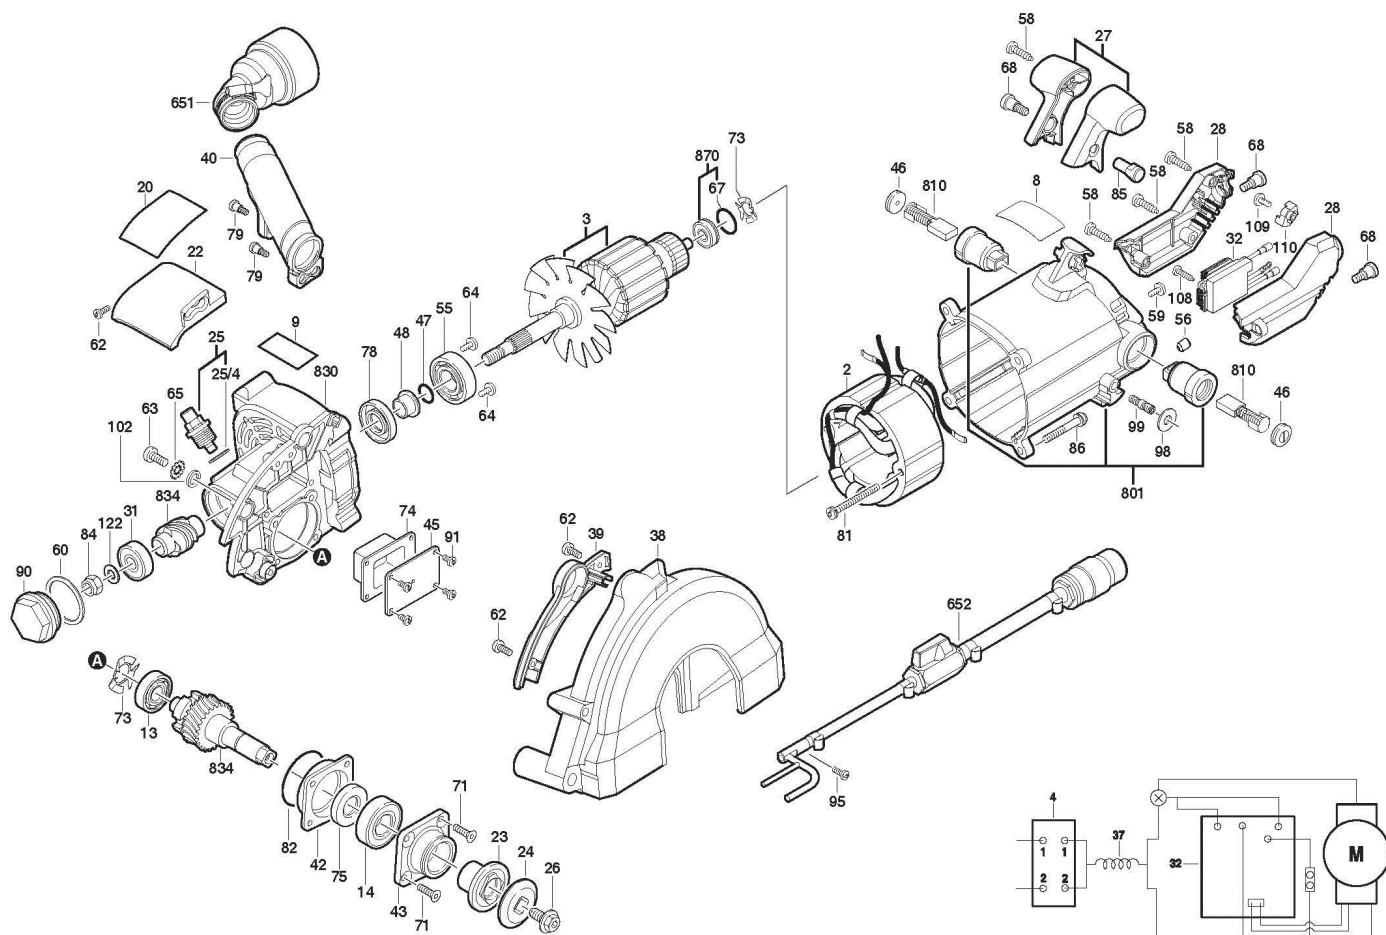

Product Description: Concrete Saw
Model Number: SPT79A-10
Body Number: 0610229001
Version: A
Issue Date: 2018/01/15