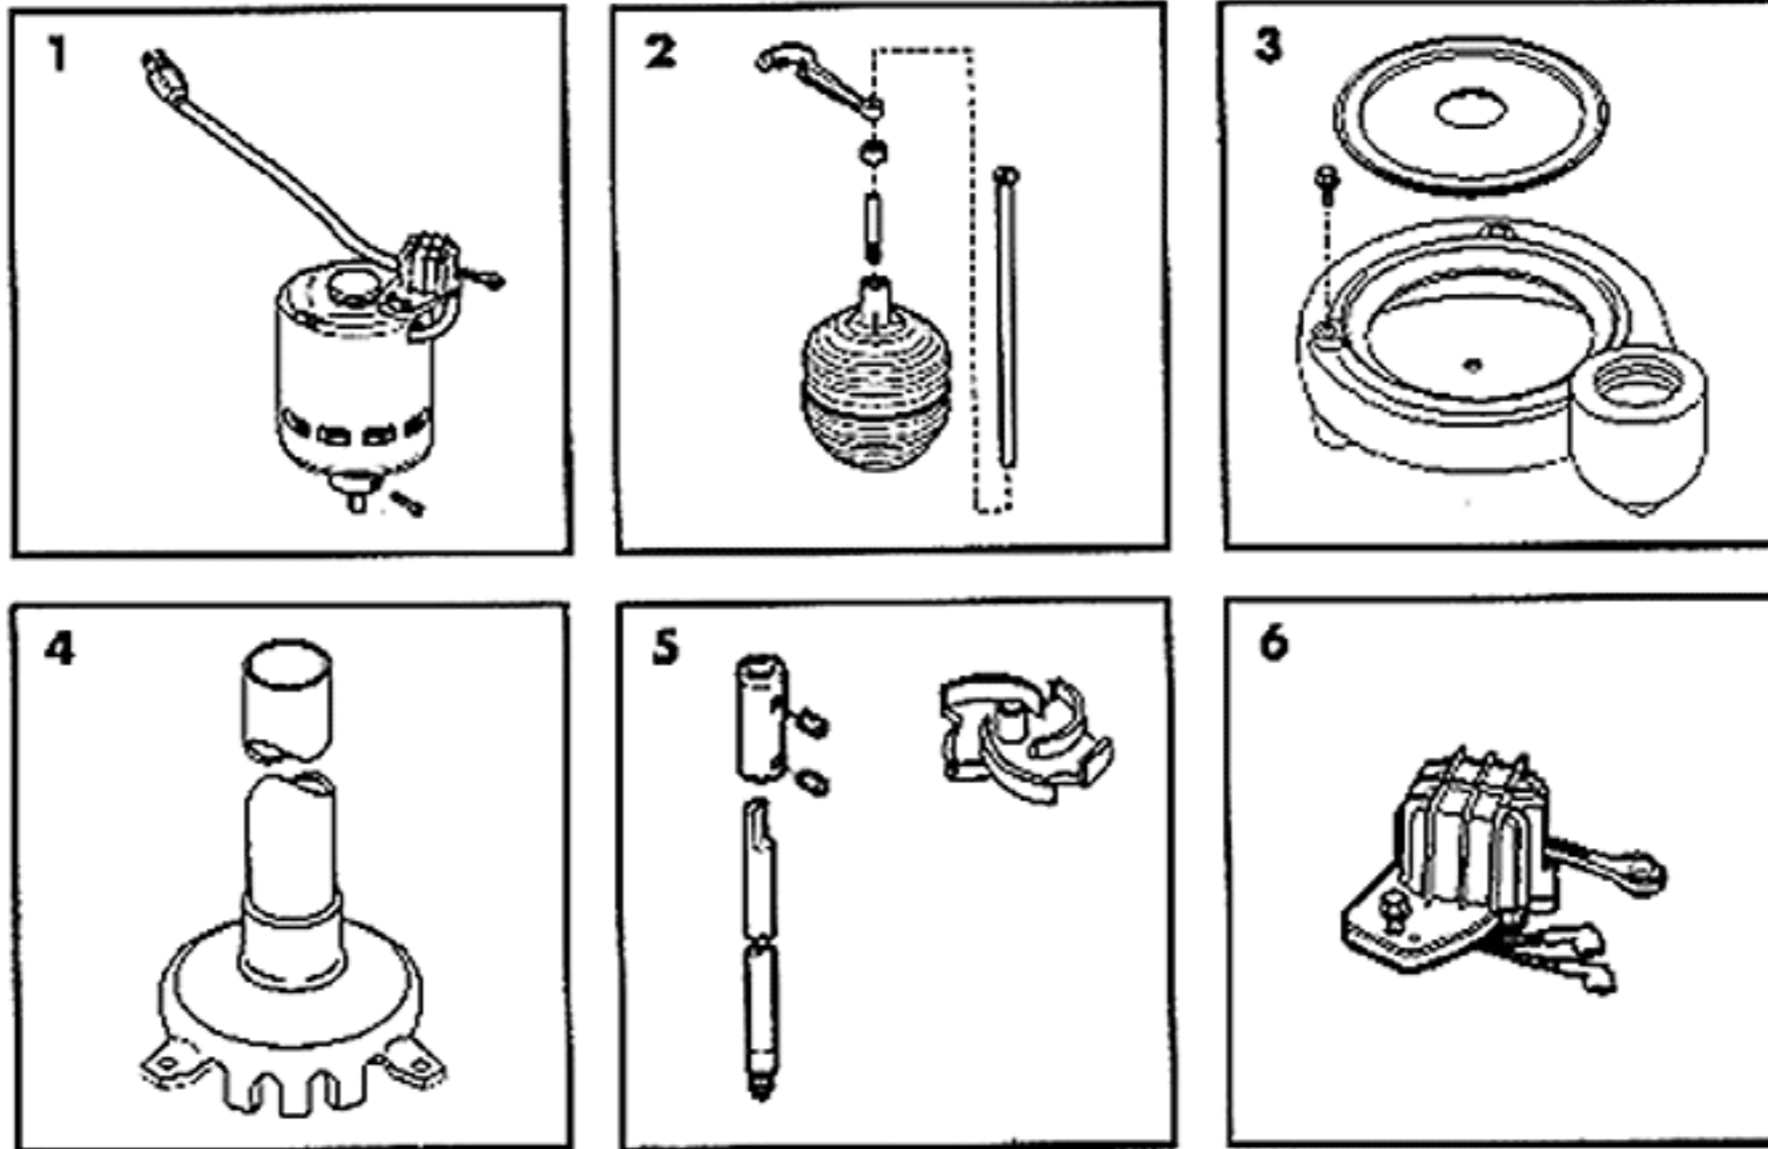

Ridgid SP-500P Sump Pump

Key No.	Part Number	Details
0		<i>not available online</i>
1	88462	KIT, MOTOR
2	88467	KIT, FLOAT AND GUIDE
3	88472	KIT, VOLUTE
4	88477	PUMP, TOP HOUSING WBC
5	88482	KIT, IMPELLER
6	88487	SWITCH, KIT