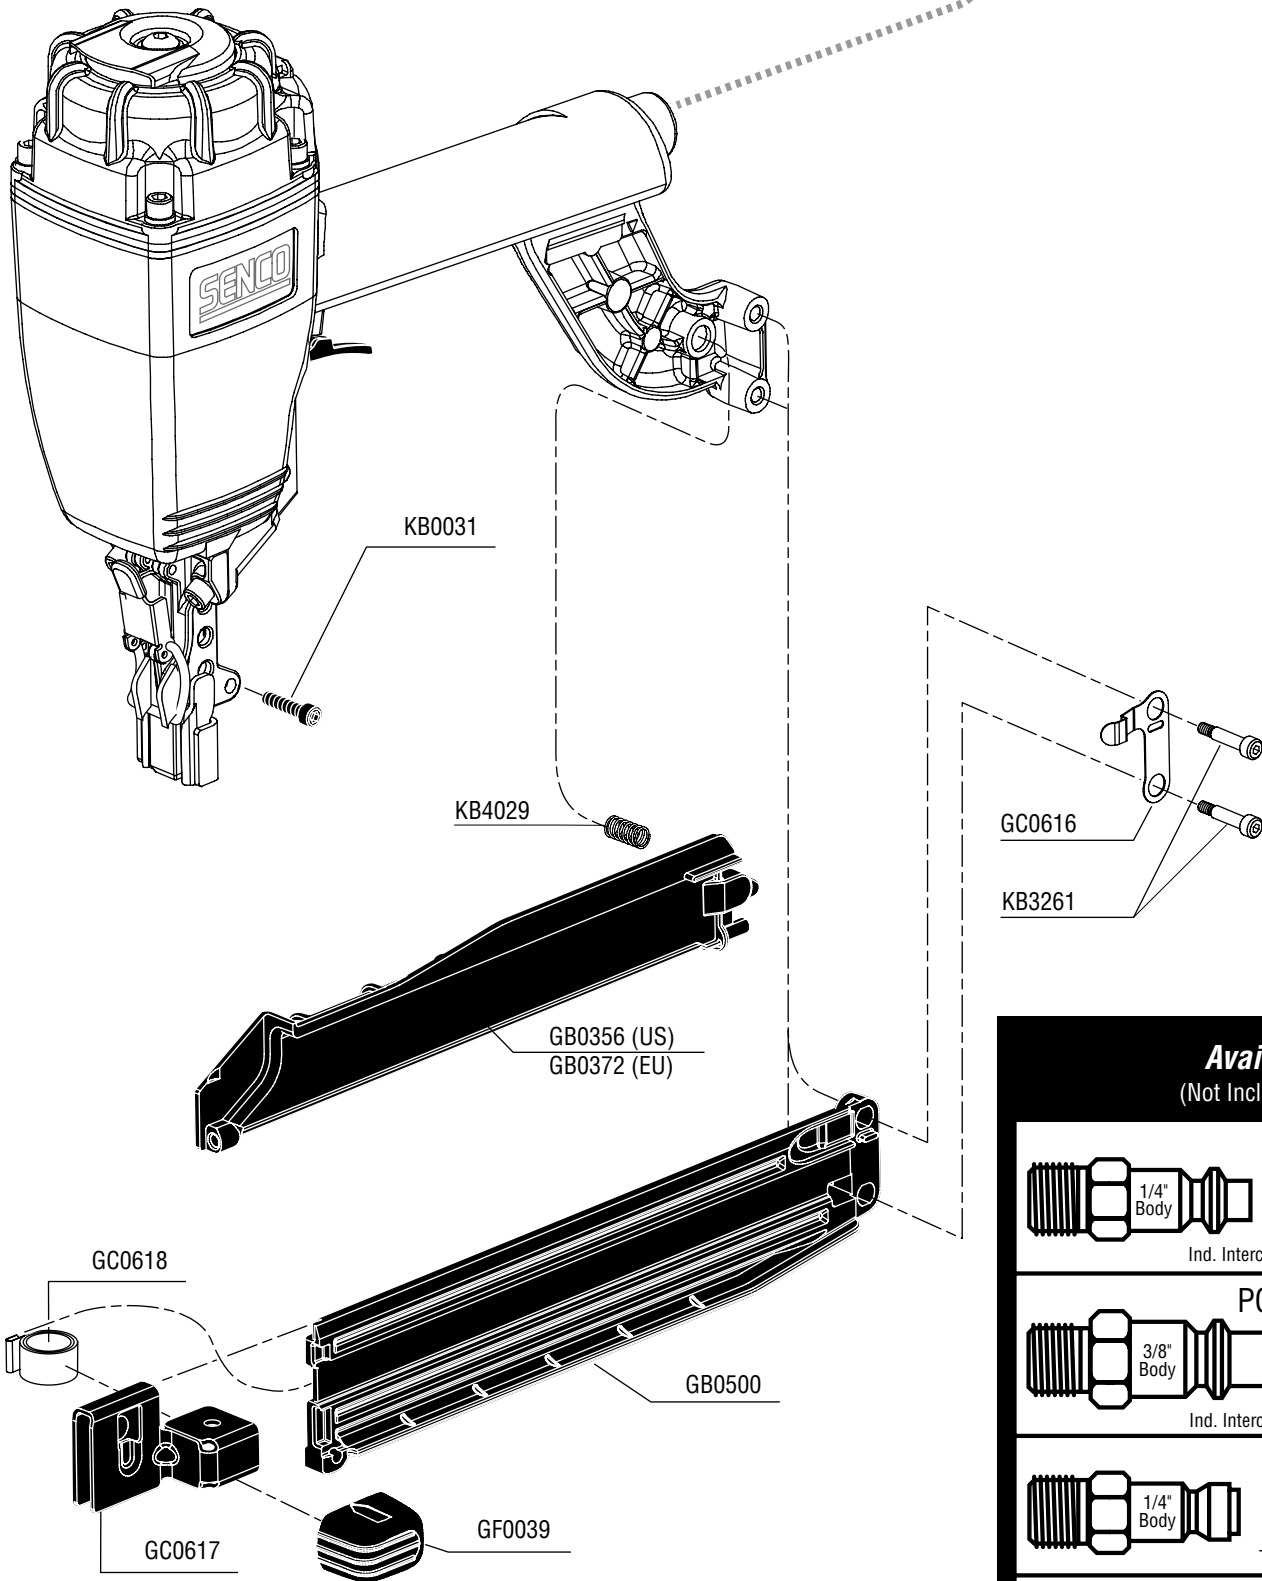

Available Plugs

(Not Included with Tool)

	PC0480
	Ind. Interchange 3/8" NPT
	PC0485 ✓
	Ind. Interchange 3/8" NPT
	PC0469
	Tru-Flate 3/8" NPT
	PC0475 ✓
	Tru-Flate 3/8" NPT

✓ **Recommended Plugs**
Plugs shown smaller than actual size