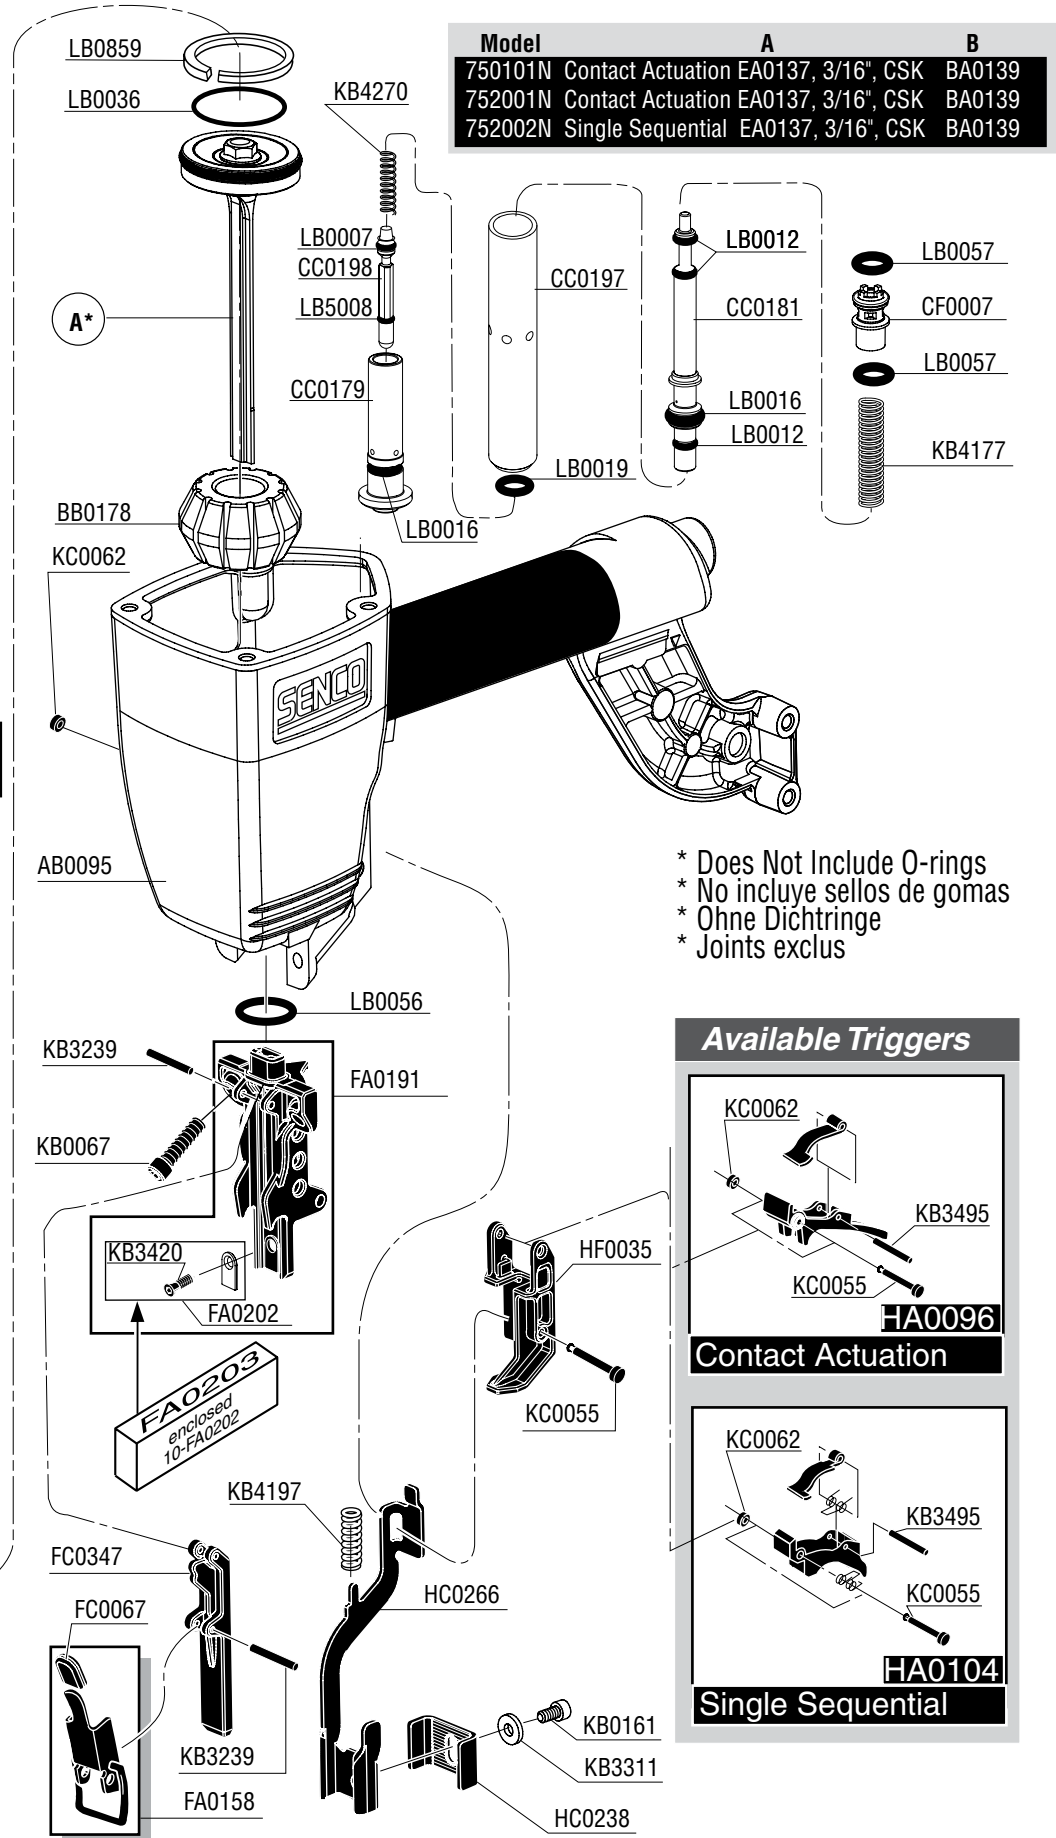

SNS50XP

Parts Reference Guide

Repair Kit

YK0375

* Schematic Drawings inside

Senco Brands Inc.
4270 Ivy Pointe Blvd.
Cincinnati, Ohio 45245
Visit Our Website: www.senco.com
EMEA Website: www.verpa-senco.com

Questions? Comments? call SENCO's toll-free Action-line: 1-800-543-4596
or e-mail: toolprof@senco.com

Model	A	B
750101N	Contact Actuation EA0137, 3/16", CSK	BA0139
752001N	Contact Actuation EA0137, 3/16", CSK	BA0139
752002N	Single Sequential EA0137, 3/16", CSK	BA0139