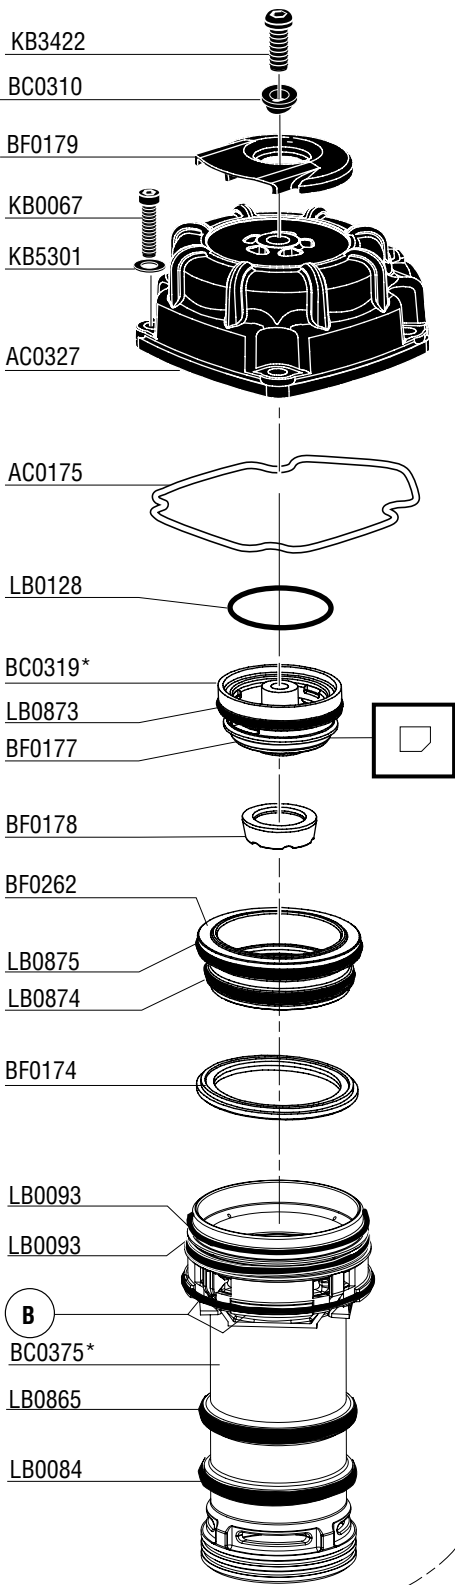

SNS50XP

Parts Reference Guide

Repair Kit

YK0375

* Schematic Drawings inside

Senco Brands Inc.
4270 Ivy Pointe Blvd.
Cincinnati, Ohio 45245
Visit Our Website: www.senco.com
EMEA Website: www.verpa-senco.com

Questions? Comments? call SENCO's toll-free Action-line: 1-800-543-4596
or e-mail: toolprof@senco.com

Model	A	B
750101N	Contact Actuation EA0137, 3/16", CSK	BA0139
752001N	Contact Actuation EA0137, 3/16", CSK	BA0139
752002N	Single Sequential EA0137, 3/16", CSK	BA0139