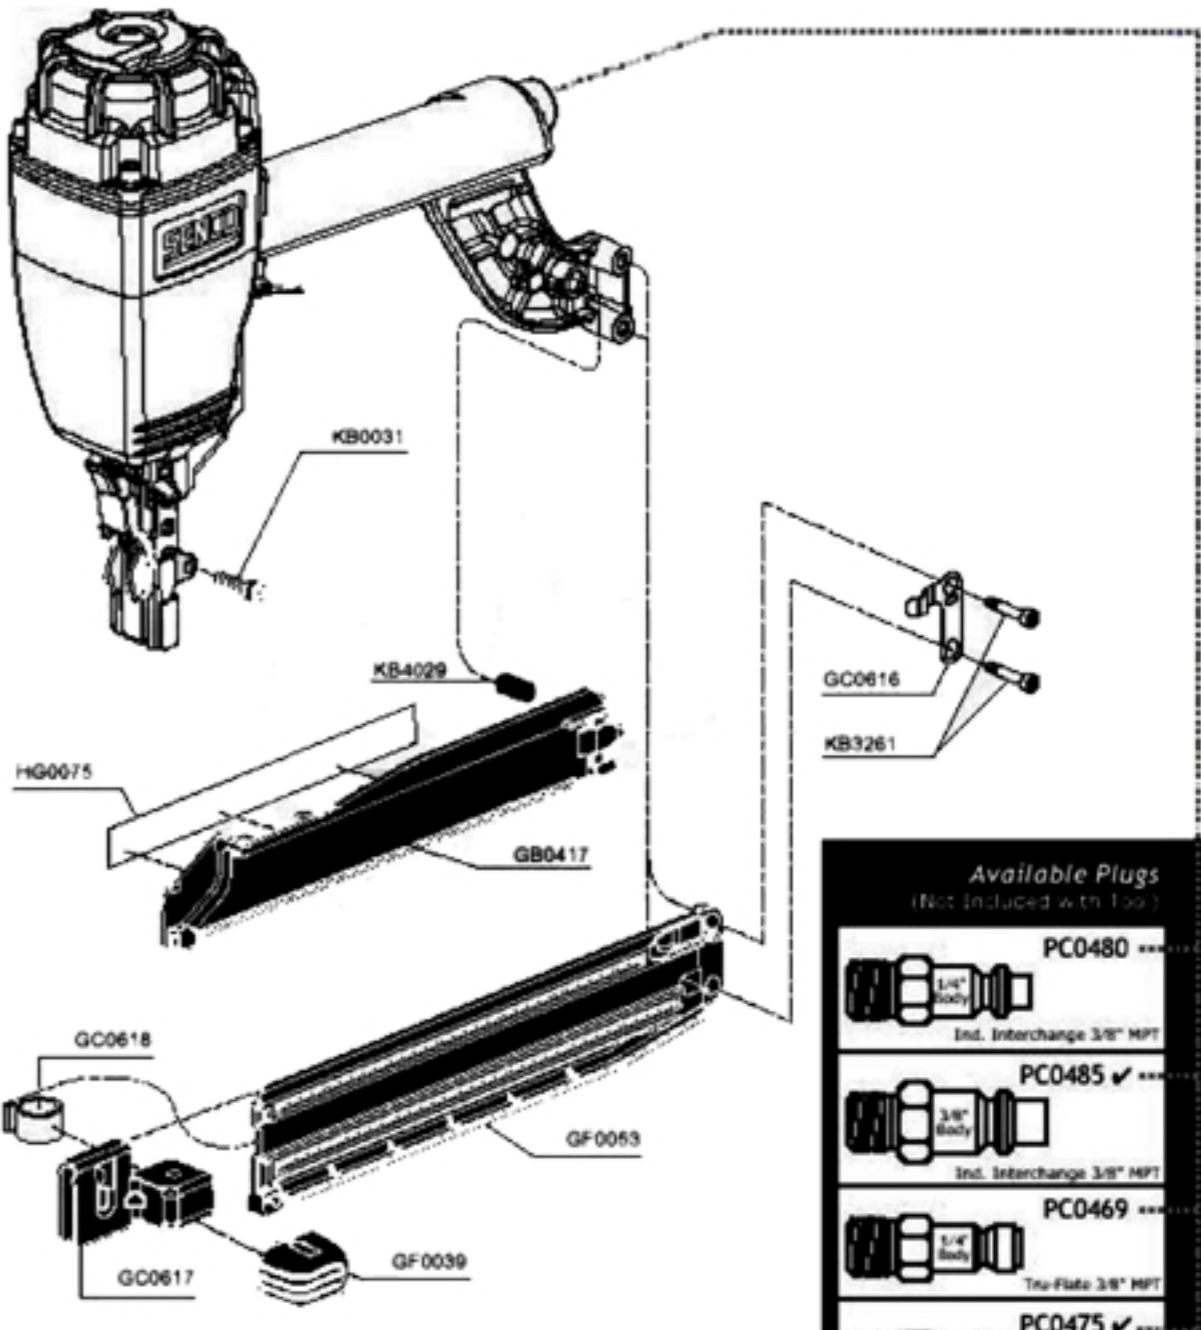

\* Does Not Include O-rings  
 \* No incluye sellos de gomas  
 \* Ohne Dichtringe  
 \* Joints exclus

**Available Triggers**

**Available Plugs**  
(Not included with Tool)

|  |                                                               |
|--|---------------------------------------------------------------|
|  | <b>PC0480</b> ***<br>1/4" Body<br>Ind. Interchange 3/8" MPT   |
|  | <b>PC0485</b> ✓ ***<br>3/8" Body<br>Ind. Interchange 3/8" MPT |
|  | <b>PC0469</b> ***<br>1/4" Body<br>Tru-Flute 3/8" MPT          |
|  | <b>PC0475</b> ✓ ***<br>3/8" Body<br>Tru-Flute 3/8" MPT        |

✓ Recommended Plugs  
Plugs are available in 1/4" and 3/8" sizes.