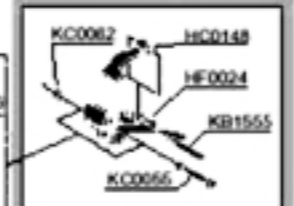

\* Does Not Include O-rings  
 \* No incluye sellos de gomas  
 \* Ohne Dichtringe  
 \* Joints exclus

**Available Triggers**

**Available Plugs**  
(Not included with Tool)

|  |                                                               |
|--|---------------------------------------------------------------|
|  | <b>PC0480</b> ***<br>1/4" Body<br>Ind. Interchange 3/8" MPT   |
|  | <b>PC0485</b> ✓ ***<br>3/8" Body<br>Ind. Interchange 3/8" MPT |
|  | <b>PC0469</b> ***<br>1/4" Body<br>Tru-Flute 3/8" MPT          |
|  | <b>PC0475</b> ✓ ***<br>3/8" Body<br>Tru-Flute 3/8" MPT        |

✓ Recommended Plugs  
Plugs are available in 1/4" and 3/8" sizes.