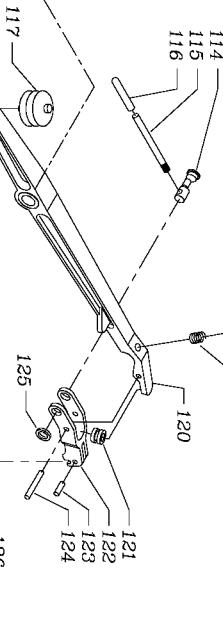

856

Parts List for SM600 Type 1

Item Number	Part Number	Description	Qty Required
1	900200	TABLE INSERT	1
2	897374	PIN (3X12)	1
3	900201	TABLE	1
4	1343642	LOCK NUT	2
5	900202	CLAMP ASSY	1
6	1243502	WASHER	3
7	1343643	SCALE	1
8	1246140	FL WASHER	3
9	488874-00	LOCK WASHER	2
10	000000-00	No Longer Available	2
11	1310143	SCREW	2
12	1343649	GUARD	1
13	000000-00	No Longer Available	1
14	1343607	POINTER	1
15	1246086	CAP SCREW	1
16	1243395	HEX NUT	2
17	900674	MOTOR - 2AMP - 1PH	1
19	1343464	COLLAR	1
20	1343608	SPECIAL SCREW	2
21	900203	BASE	1
22	1343651	BOOT	1
23	1310006	SCREW	1
24	1310216	LOCKWASHER	4
25	1246033	MACH SCREW	4
26	1342732	SWITCH BOX	1
27	1342733	PLATE	1
28	1310135	SCREW	4

Parts List for SM600 Type 1

Item Number	Part Number	Description	Qty Required
29	1343612	FT HD SCREW	3
30	000000-00	No Longer Available	1
31	1343614	POWER SWITCH	1
32	488848-00	CHEESE HEAD SCREW	2
33	000000-00	No Longer Available	1
34	1342734	KNOB	1
35	1340329	SCALE	1
36	488845-00	FLAT HEAD SCREW	2
37	1343644	BUSHING	1
38	1349775	POWER CORD	1
39	488981-00	TOOTH WASHER	2
40	488953-00	LOCK WASHER	2
41	1243569	NUT	4
42	1343610	RUBBER FOOT-FRONT	2
43	1343650	SLEEVE	1
44	1342736	SLEEVE	1
45	000000-00	No Longer Available	1
46	488808-00	LOCK WASHER	4
48	330015-03	NUT,HEX	1
49	488822-00	FLAT WASHER	1
51	1243360	LOCKWASHER	2
52	000000-00	No Longer Available	2
53	900204	PLATE	1
54	1343645	RUBBER FOOT-REAR	2
55	1343652	SPECIAL SCREW	1
56	1342739	CONTROL BOX	1
57	330016-01	WASHER	2