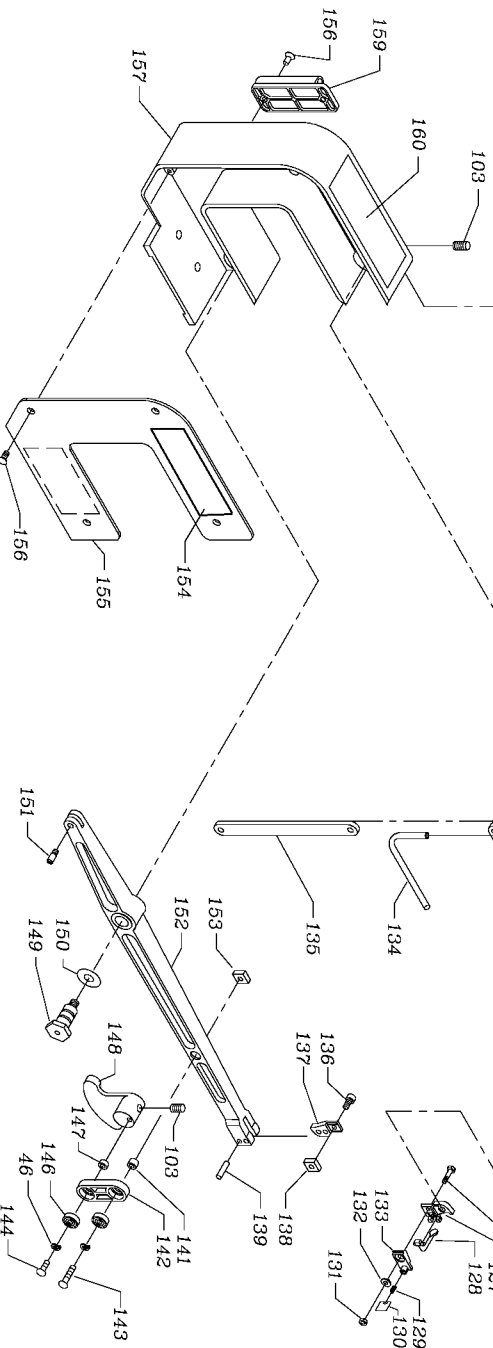

856

Parts List for SM600 Type 1

Item Number	Part Number	Description	Qty Required
1	900200	TABLE INSERT	1
2	897374	PIN (3X12)	1
3	900201	TABLE	1
4	1343642	LOCK NUT	2
5	900202	CLAMP ASSY	1
6	1243502	WASHER	3
7	1343643	SCALE	1
8	1246140	FL WASHER	3
9	488874-00	LOCK WASHER	2
10	000000-00	No Longer Available	2
11	1310143	SCREW	2
12	1343649	GUARD	1
13	000000-00	No Longer Available	1
14	1343607	POINTER	1
15	1246086	CAP SCREW	1
16	1243395	HEX NUT	2
17	900674	MOTOR - 2AMP - 1PH	1
19	1343464	COLLAR	1
20	1343608	SPECIAL SCREW	2
21	900203	BASE	1
22	1343651	BOOT	1
23	1310006	SCREW	1
24	1310216	LOCKWASHER	4
25	1246033	MACH SCREW	4
26	1342732	SWITCH BOX	1
27	1342733	PLATE	1
28	1310135	SCREW	4

Parts List for SM600 Type 1

Item Number	Part Number	Description	Qty Required
29	1343612	FT HD SCREW	3
30	000000-00	No Longer Available	1
31	1343614	POWER SWITCH	1
32	488848-00	CHEESE HEAD SCREW	2
33	000000-00	No Longer Available	1
34	1342734	KNOB	1
35	1340329	SCALE	1
36	488845-00	FLAT HEAD SCREW	2
37	1343644	BUSHING	1
38	1349775	POWER CORD	1
39	488981-00	TOOTH WASHER	2
40	488953-00	LOCK WASHER	2
41	1243569	NUT	4
42	1343610	RUBBER FOOT-FRONT	2
43	1343650	SLEEVE	1
44	1342736	SLEEVE	1
45	000000-00	No Longer Available	1
46	488808-00	LOCK WASHER	4
48	330015-03	NUT,HEX	1
49	488822-00	FLAT WASHER	1
51	1243360	LOCKWASHER	2
52	000000-00	No Longer Available	2
53	900204	PLATE	1
54	1343645	RUBBER FOOT-REAR	2
55	1343652	SPECIAL SCREW	1
56	1342739	CONTROL BOX	1
57	330016-01	WASHER	2