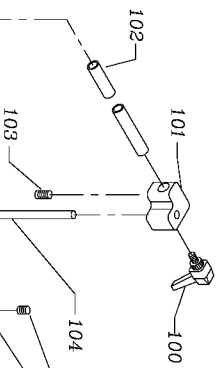

856

Parts List for SM600 Type 1

Item Number	Part Number	Description	Qty Required
1	900200	TABLE INSERT	1
2	897374	PIN (3X12)	1
3	900201	TABLE	1
4	1343642	LOCK NUT	2
5	900202	CLAMP ASSY	1
6	1243502	WASHER	3
7	1343643	SCALE	1
8	1246140	FL WASHER	3
9	488874-00	LOCK WASHER	2
10	000000-00	No Longer Available	2
11	1310143	SCREW	2
12	1343649	GUARD	1
13	000000-00	No Longer Available	1
14	1343607	POINTER	1
15	1246086	CAP SCREW	1
16	1243395	HEX NUT	2
17	900674	MOTOR - 2AMP - 1PH	1
19	1343464	COLLAR	1
20	1343608	SPECIAL SCREW	2
21	900203	BASE	1
22	1343651	BOOT	1
23	1310006	SCREW	1
24	1310216	LOCKWASHER	4
25	1246033	MACH SCREW	4
26	1342732	SWITCH BOX	1
27	1342733	PLATE	1
28	1310135	SCREW	4

Parts List for SM600 Type 1

Item Number	Part Number	Description	Qty Required
58	1310161	SCREW	2
59	1342740	COVER	1
60	000000-00	No Longer Available	3
61	900675	CONTROL BOARD	1
62	1342742	CORD	1
70	1346435	M4 PUSH NUT	2
71	1347104	LABEL	1
100	900205	CLAMP ASSY.	1
101	000000-00	No Longer Available	1
102	1343600	SUPPORT ROD	1
103	000000-00	No Longer Available	6
104	1343603	HOLD DOWN ROD	1
106	5140010-48	SCREW	2
108	1343605	AIR NOZZLE	1
109	900207	HOLD DOWN BLOCK	1
110	1347328	HOLD DOWN FOOT	1
111	488807-00	FLAT WASHER	1
114	1343628	ECCENTRIC	1
115	1343627	LEVER	1
116	1343626	SLEEVE	1
117	1342730	AIR DIAPHRAGM	1
118	900214	SCREW W/KNOB	1
119	1343630	SPRING	1
120	900209	UPPER ARM	1
121	1343631	GROMMET	1
122	1343632	BLADE SUPPORT	1
123	1246109	ROLL PIN	1