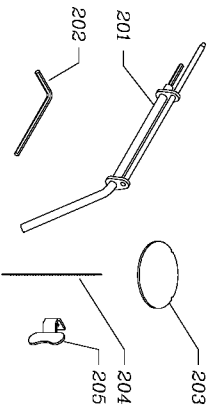

856

Parts List for SM600 Type 1

Item Number	Part Number	Description	Qty Required
1	900200	TABLE INSERT	1
2	897374	PIN (3X12)	1
3	900201	TABLE	1
4	1343642	LOCK NUT	2
5	900202	CLAMP ASSY	1
6	1243502	WASHER	3
7	1343643	SCALE	1
8	1246140	FL WASHER	3
9	488874-00	LOCK WASHER	2
10	000000-00	No Longer Available	2
11	1310143	SCREW	2
12	1343649	GUARD	1
13	000000-00	No Longer Available	1
14	1343607	POINTER	1
15	1246086	CAP SCREW	1
16	1243395	HEX NUT	2
17	900674	MOTOR - 2AMP - 1PH	1
19	1343464	COLLAR	1
20	1343608	SPECIAL SCREW	2
21	900203	BASE	1
22	1343651	BOOT	1
23	1310006	SCREW	1
24	1310216	LOCKWASHER	4
25	1246033	MACH SCREW	4
26	1342732	SWITCH BOX	1
27	1342733	PLATE	1
28	1310135	SCREW	4

Parts List for SM600 Type 1

Item Number	Part Number	Description	Qty Required
58	1310161	SCREW	2
59	1342740	COVER	1
60	000000-00	No Longer Available	3
61	900675	CONTROL BOARD	1
62	1342742	CORD	1
70	1346435	M4 PUSH NUT	2
71	1347104	LABEL	1
100	900205	CLAMP ASSY.	1
101	000000-00	No Longer Available	1
102	1343600	SUPPORT ROD	1
103	000000-00	No Longer Available	6
104	1343603	HOLD DOWN ROD	1
106	5140010-48	SCREW	2
108	1343605	AIR NOZZLE	1
109	900207	HOLD DOWN BLOCK	1
110	1347328	HOLD DOWN FOOT	1
111	488807-00	FLAT WASHER	1
114	1343628	ECCENTRIC	1
115	1343627	LEVER	1
116	1343626	SLEEVE	1
117	1342730	AIR DIAPHRAGM	1
118	900214	SCREW W/KNOB	1
119	1343630	SPRING	1
120	900209	UPPER ARM	1
121	1343631	GROMMET	1
122	1343632	BLADE SUPPORT	1
123	1246109	ROLL PIN	1