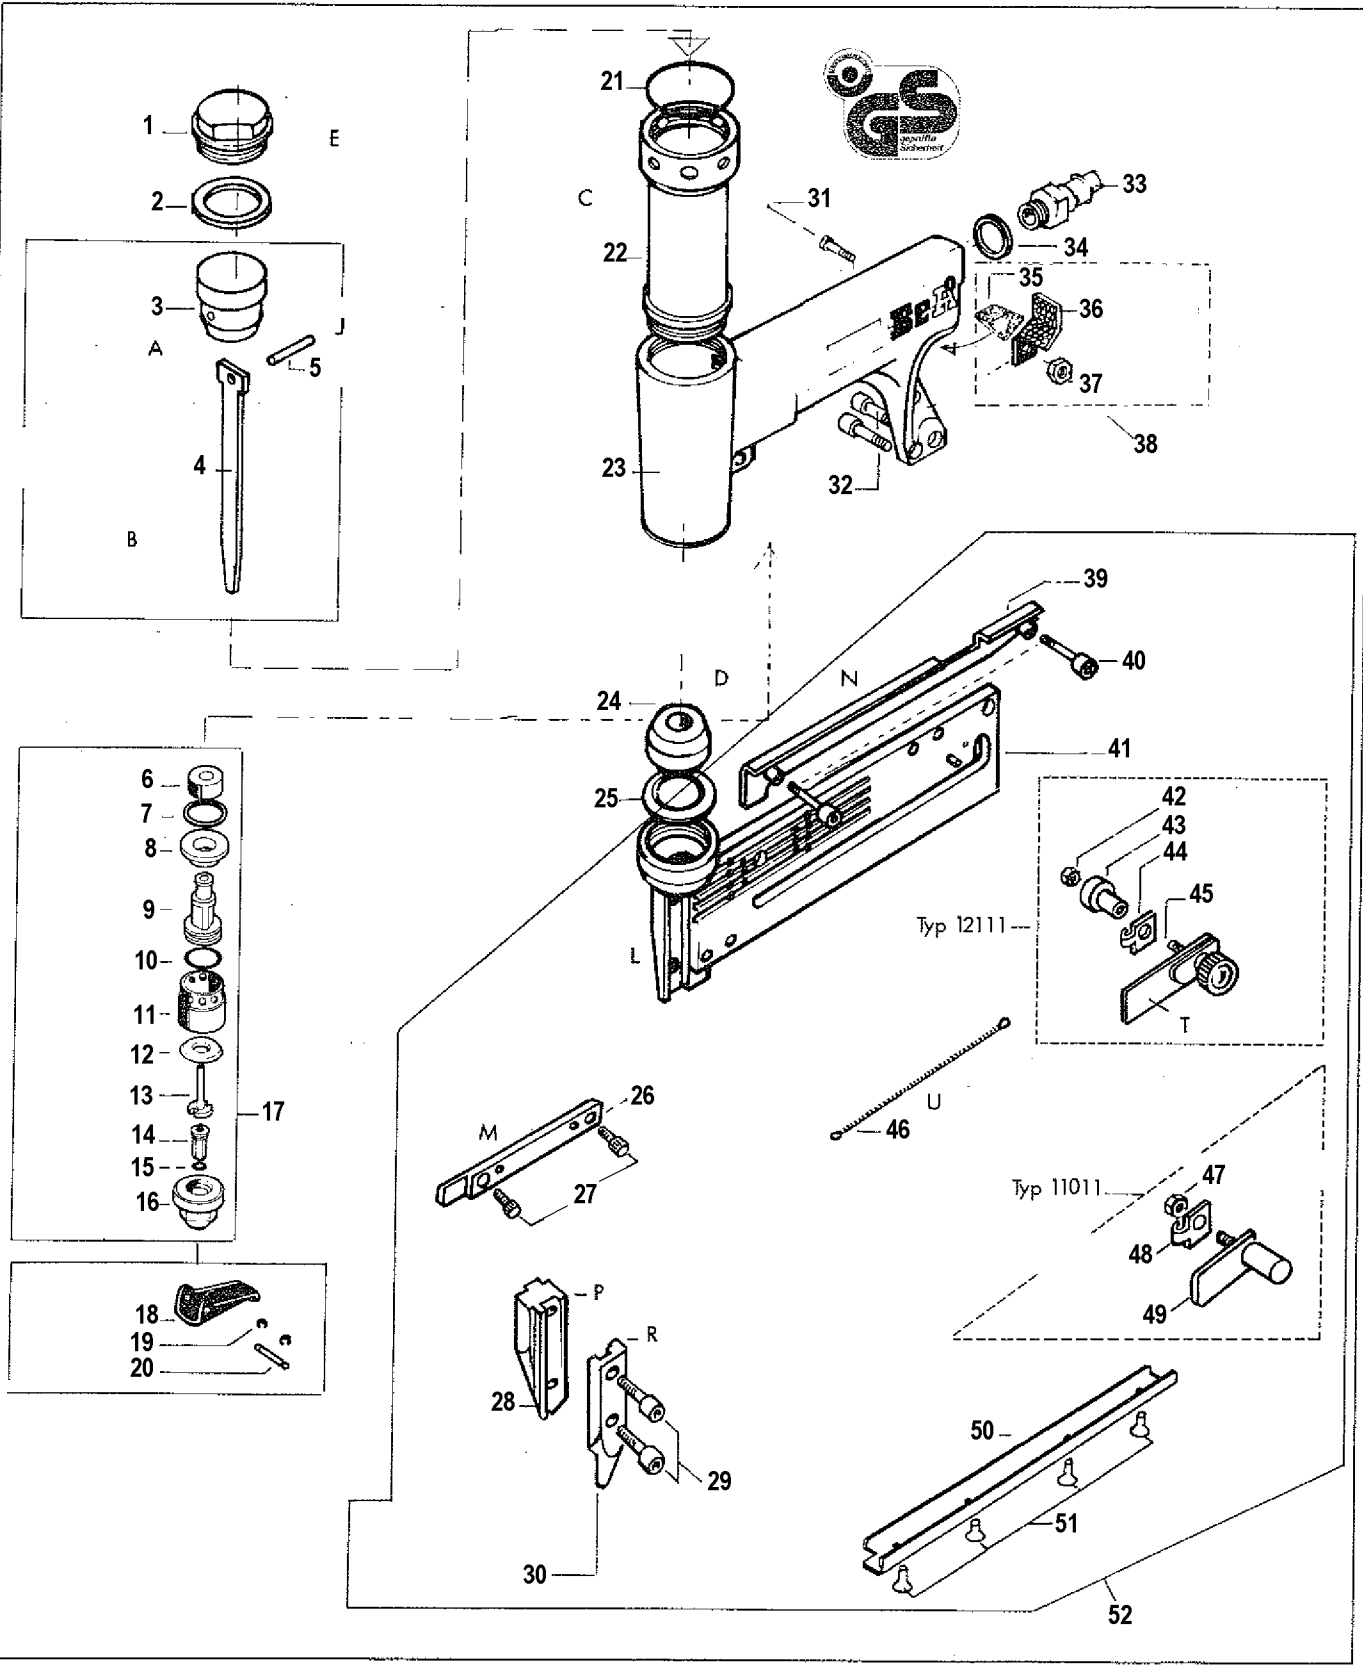

Typ
Type
Tipo

S 125-110 (Art.-Nr. 2211011000 Standardgerät/Basicmodel)
SK 325-121 (Art.-Nr. 2212111000 Standardgerät/Basicmodel)

N/A

BA-T121

Parts List for SK 325-121 Type 0

Item Number	Part Number	Description	Qty Required
1	000000-00	No Longer Available	1
2	BA-2000052060	GASKET	1
3	BA-2000052350	MAIN PISTON ASSY	1
4	BA-2012101501	DRIVER BLADE	1
4	BA-2011001501	DRIVER BLADE	1
5	000000-00	No Longer Available	1
6	BA-2000112050	VALVE PART CLOSING G	1
7	BA-2000096501	GASKET	1
8	BA-2000096430	VALVE SHAFT GUIDE	1
9	000000-00	No Longer Available	1
10	BA-600140	O-RING	1
11	BA-2000096450	CYLINDER VALVE	1
12	000000-00	No Longer Available	1
13	000000-00	No Longer Available	1
14	000000-00	No Longer Available	1
15	BA-600060	O-RING	1
16	000000-00	No Longer Available	1
17	000000-00	No Longer Available	1
18	000000-00	No Longer Available	1
19	BA-620050	LOCK RING	1
20	BA-2000020470	VALVE TRIGGER PIN	1
21	BA-600240	O-RING	1
22	000000-00	No Longer Available	1
23	000000-00	No Longer Available	1
24	BA-2007601860	BUMPER	1
25	BA-2000052401	GASKET	1
26	000000-00	No Longer Available	1