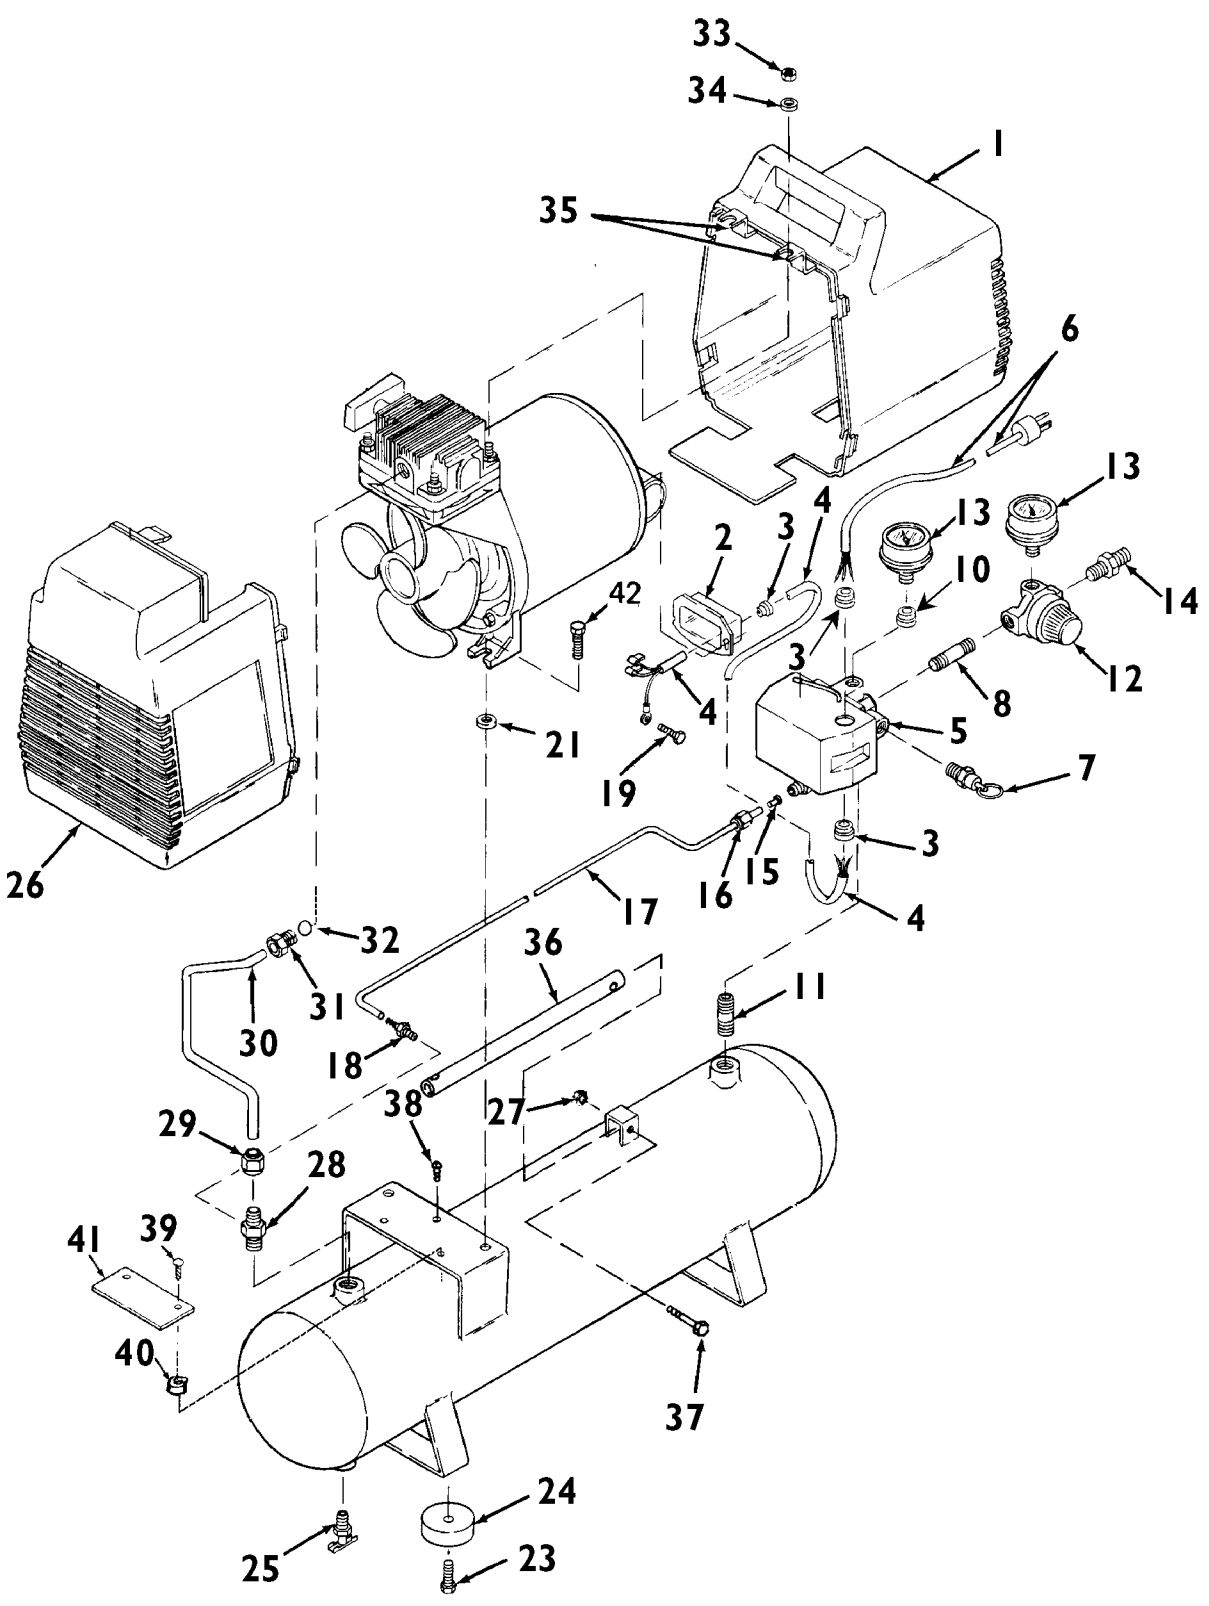

KEY NO.	TORQUE
55	7 to 10 Ft. Lbs.
56	7 to 10 Ft. Lbs.
66	100 to 120 In. Lbs.
69	80 to 100 In. Lbs.
u	42 to 48 In. Lbs.

## Parts List for SFC100E3D Type 1

Item Number	Part Number	Description	Qty Required
1	000000-00	No Longer Available	1
2	000000-00	No Longer Available	1
3	33821-00	BUSHING	3
3	438010040063	HEYCO BUSHINGS	1
4	SUDL-402-2	ASSY CORD MOTOR SJT	1
5	000000-00	No Longer Available	1
6	SUDL-403-1	ASSY CORD POWER SJT	1
7	TIA-4150	VALVE SAFETY 150 .25	1
8	N044990	NIPPLE CLOSE 1/4-18	1
10	SSP-6021	BUSHING REDUCER 1/8-	1
11	N053094	NIPPLE	1
12	CAC-4296-1	REGULATOR 3PORT P2 L	1
13	Z-D23004	GAUGE 1.5OD 200PSI .	1
14	D26889	ADAPTER .25 NPT X .2	1
15	5130039-00	SLEEVE	1
16	SSP-7813	ASSY NUT SLEEVE 3/8	1
17	CAC-1245-1	TUBE PRESSURE RELIEF	1
19	SUDL-9-1	SCREW #8-32X.375/.34	1
21	000000-00	No Longer Available	1
23	91895680	SCREW .250-20X.750 H	4
24	SST-5314-1	BUMPER RECESS RUBBER	4
25	N286039	DRAIN VALVE	1
26	000000-00	No Longer Available	1
27	SSF-8150	NUT .312-18 UNC HEX	1
28	A19711	VALVE CHECK 1/2NPT X	1
29	SSP-7813	ASSY NUT SLEEVE 3/8	1
30	AC-0127	TUBE OUTLET .375OD A	1

## Parts List for SFC100E3D Type 1

Item Number	Part Number	Description	Qty Required
66	SSF-615	SCREW .250-20X1.25 U	1
67	AC-0108	FAN 5.75 DIA	1
69	SSF-586	SCREW .250-20X.750 U	1
70	SSF-3158-1	SCREW #10-24X.750 TH	1
71	KK-4835	KIT CONNECTING ROD L	1
72	KK-4835	KIT CONNECTING ROD L	1
856	KK-4835	KIT CONNECTING ROD L	1
856	KK-4981	KIT MUFFLER FILTER	1
856	K-0650	KIT COMP RING REPLAC	1
856	KK-4315	KIT VALVE REPLACEMEN	1