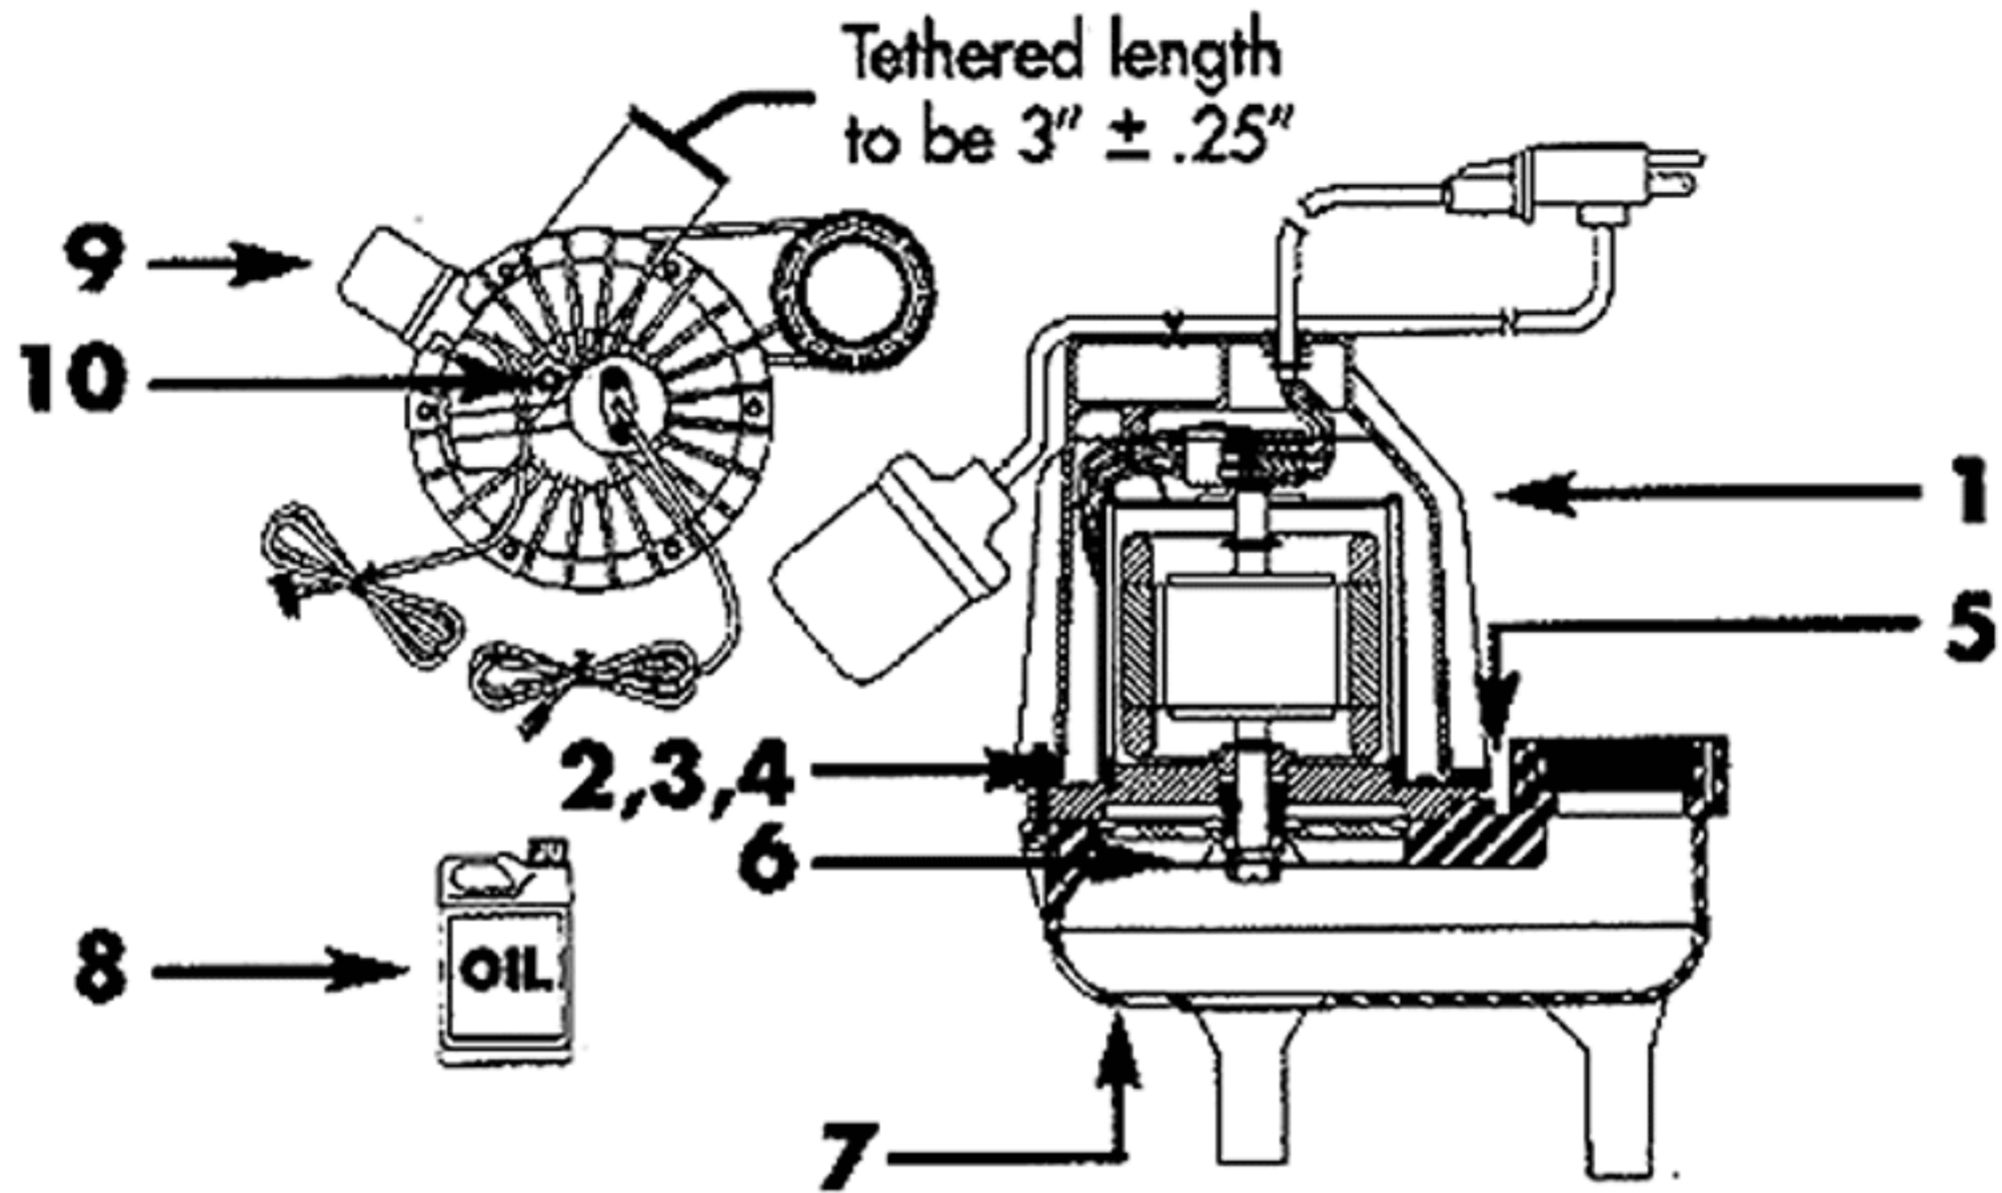

Ridgid SEP-500 Sewage Pump

Key No.	Part Number	Details
1	90262	<i>not available online</i>
2	90267	NUT, SEP-500 10/24 HEX
3	90272	WASHER, LOCK SEP-500 #10
4	90277	WASHER, LOCK SEP-500 #10
5	90282	GASKET, SEP-500 HOUSING
6	90287	IMPELLER, SEP500
7	90292	VOLUTE, SEP-500
8	90297	OIL, 1 PT DIELECTRIC
9	90302	SWITCH, SEP500 MECHANICAL
10	90307	PLUG, 1/4 NPT SEP500