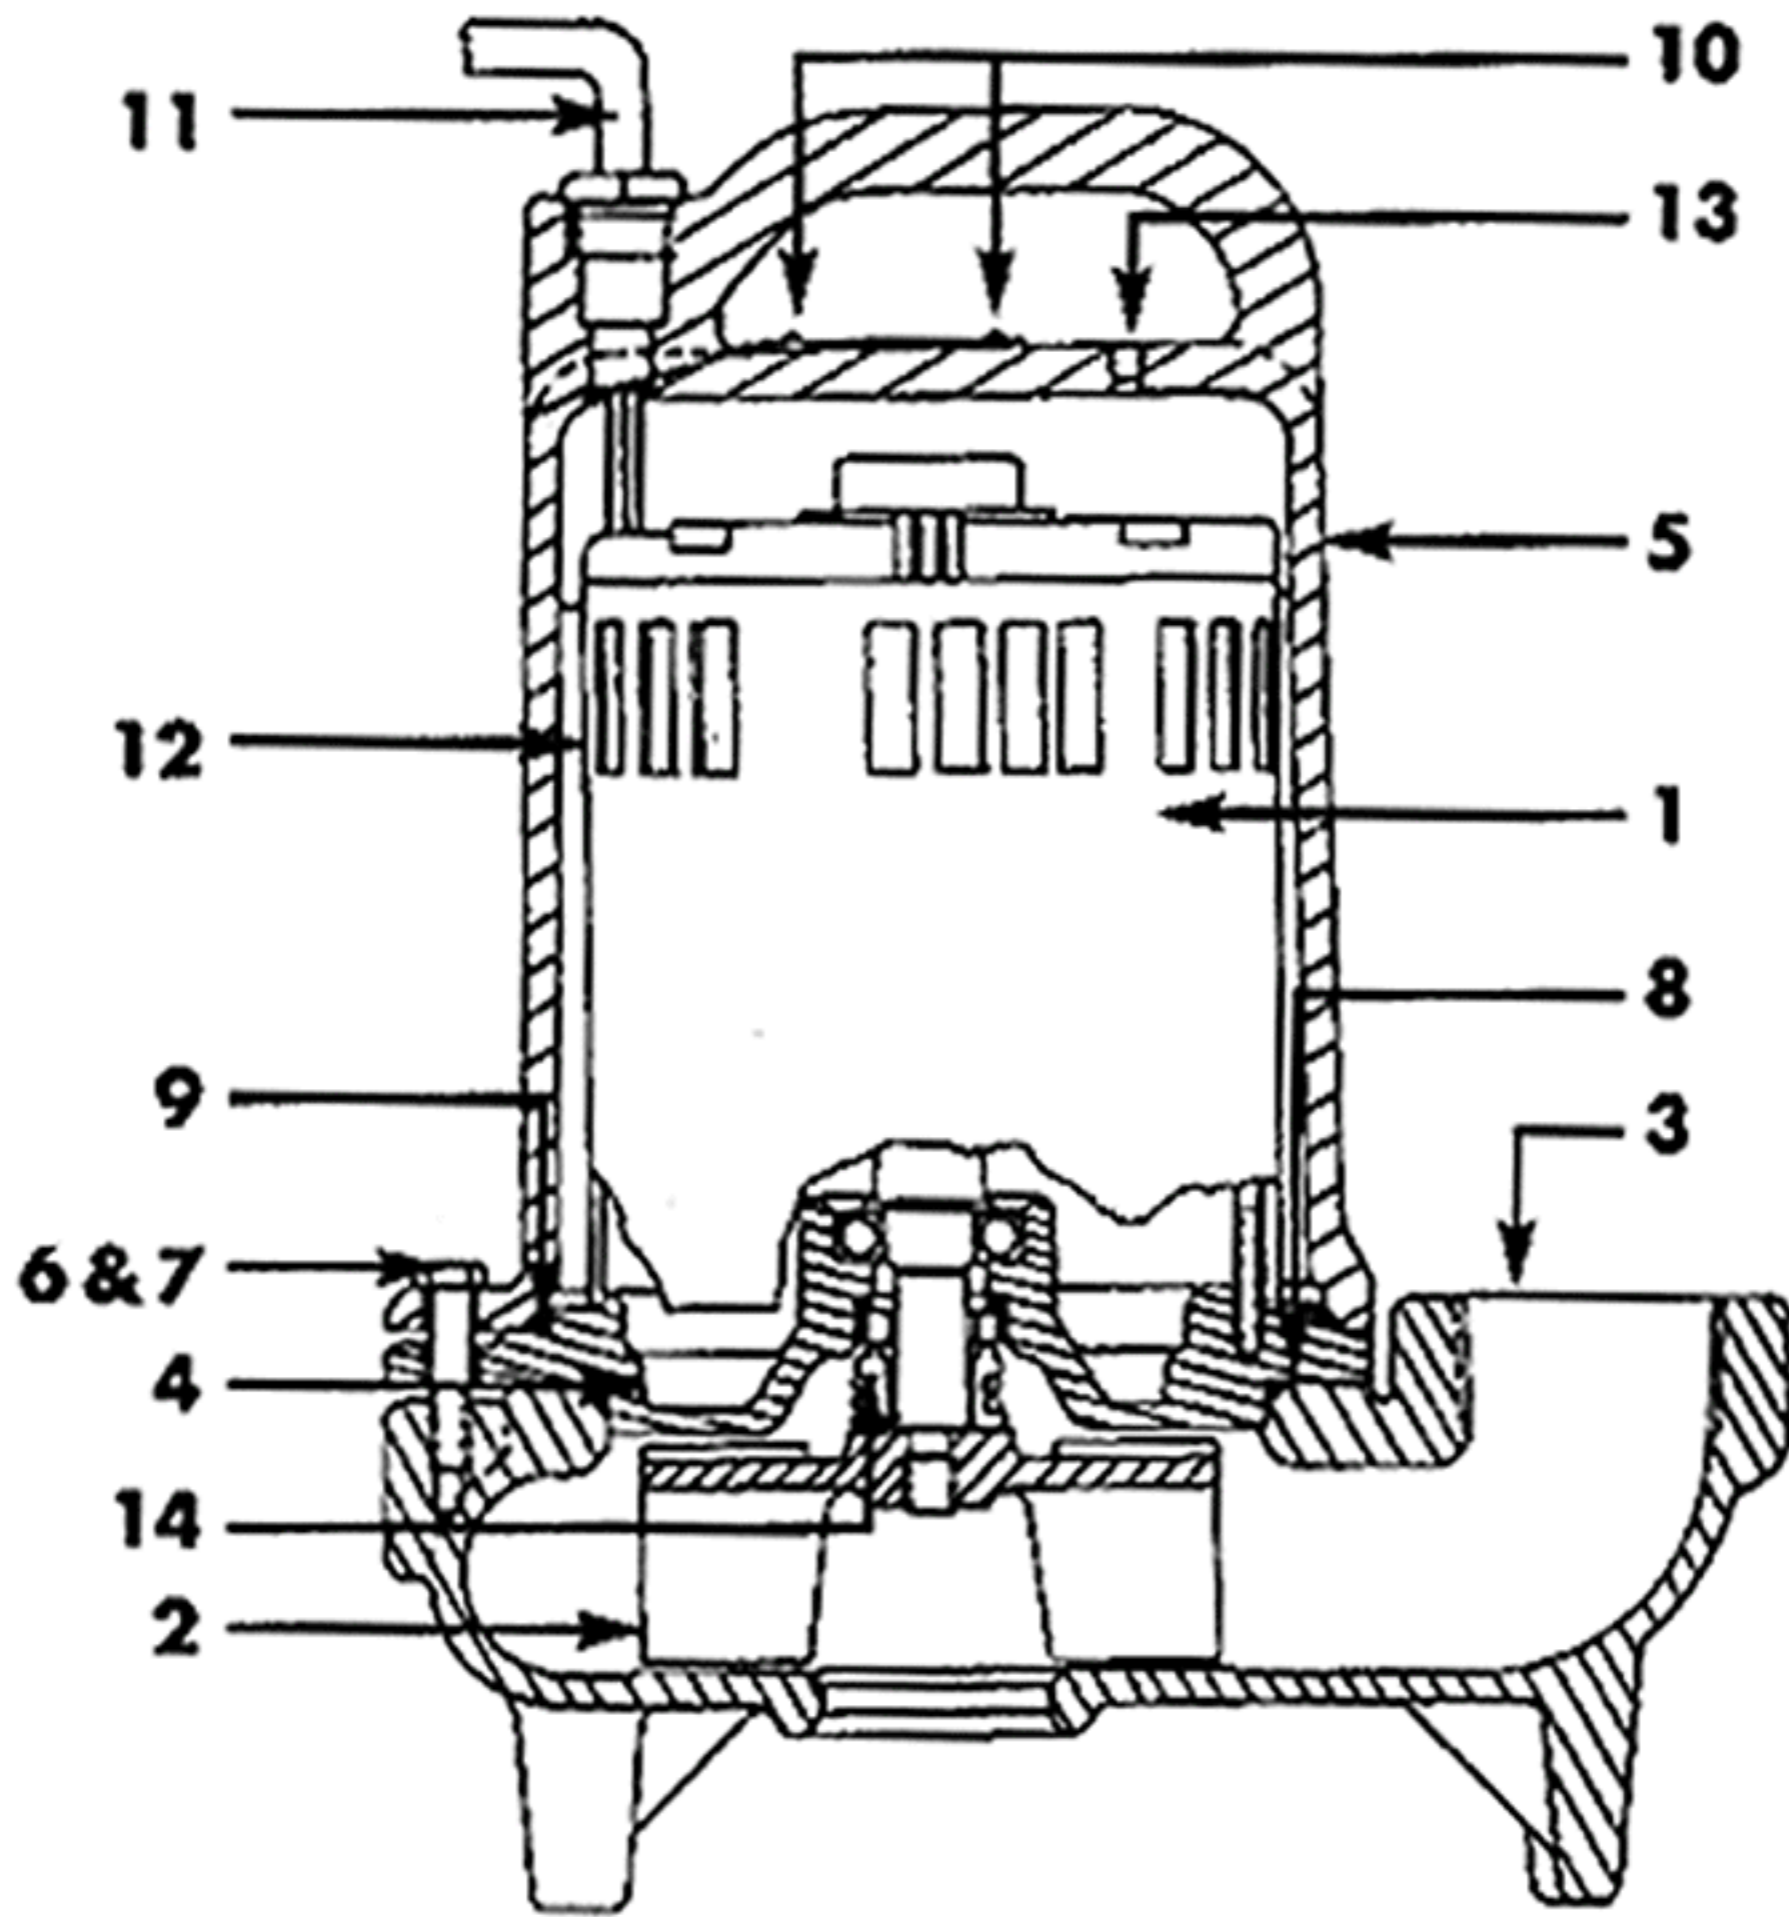

Ridgid SEC-600 Sewage Pump

Key No.	Part Number	Details
1	85977	<i>not available online</i>
2	90317	<i>not available online</i>
3	90327	<i>not available online</i>
4	90332	VOLUTE, SEC
5	90337	PLATE, SEC-SEAL
6	90342	HOUSING, SEC-MOTOR
7	90347	BOLT, 3/8-16 X .75 SEC
8	90352	BOLT, 3/8-16 X 1.50 SEC
9	90357	GASKET, SEC SQ RING
10	90362	GASKET, SEC O-RING
11	90367	SCREW, 2 X 3/16 SEC-DRIVE
12	90372	LINECORD, SEC
13	90297	OIL, 1 PT DIELECTRIC
14	90307	PLUG, 1/4 NPT SEP500
15	90377	SEAL, ASM SEC SHAFT