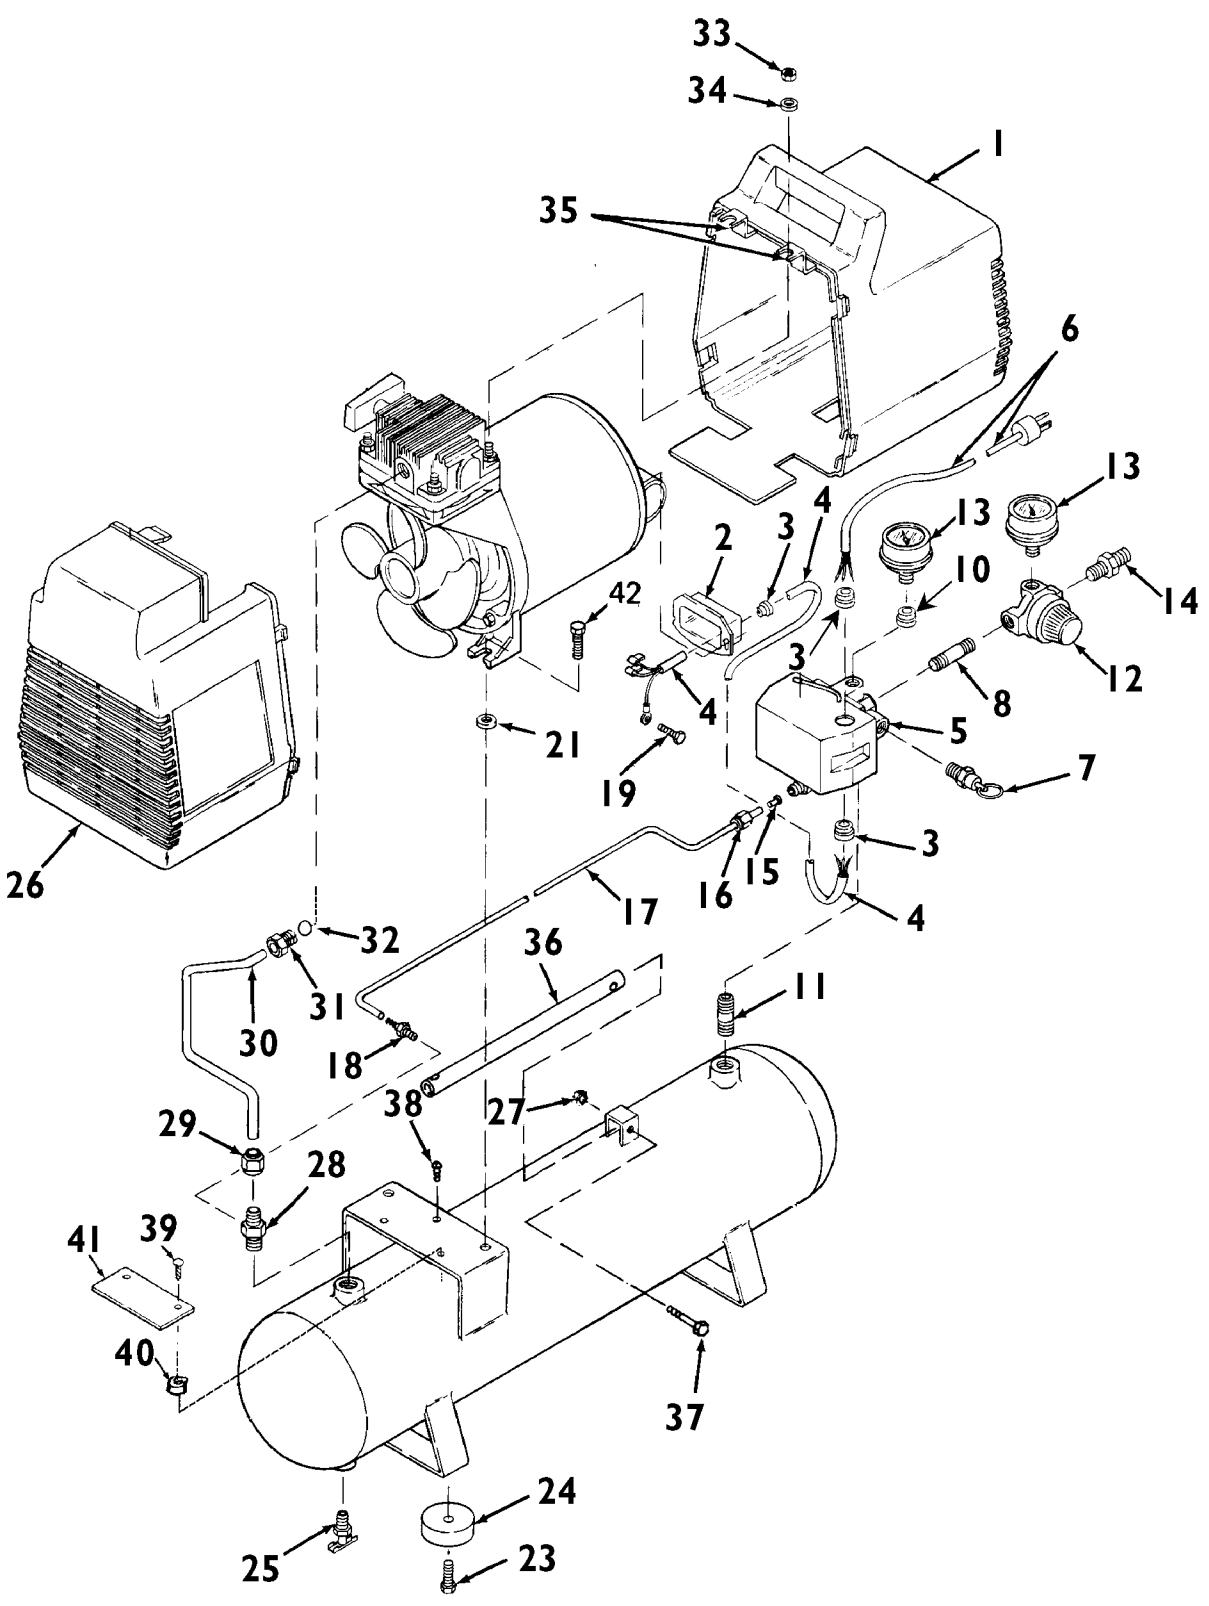

KEY NO.	TORQUE
55	7 to 10 Ft. Lbs.
56	7 to 10 Ft. Lbs.
66	100 to 120 In. Lbs.
69	80 to 100 In. Lbs.
u	42 to 48 In. Lbs.

Parts List for SDS100E3D Type 1

Item Number	Part Number	Description	Qty Required
1	000000-00	No Longer Available	1
2	000000-00	No Longer Available	1
3	33821-00	BUSHING	3
3	438010040063	HEYCO BUSHINGS	1
4	SUDL-402-2	ASSY CORD MOTOR SJT	1
5	000000-00	No Longer Available	1
6	SUDL-403-1	ASSY CORD POWER SJT	1
7	TIA-4150	VALVE SAFETY 150 .25	1
8	N044990	NIPPLE CLOSE 1/4-18	1
10	SSP-6021	BUSHING REDUCER 1/8-	1
11	N053094	NIPPLE	1
12	CAC-4296-1	REGULATOR 3PORT P2 L	1
13	Z-D23004	GAUGE 1.5OD 200PSI .	1
14	D26889	ADAPTER .25 NPT X .2	1
15	5130039-00	SLEEVE	1
16	SSP-7813	ASSY NUT SLEEVE 3/8	1
17	CAC-1245-1	TUBE PRESSURE RELIEF	1
19	SUDL-9-1	SCREW #8-32X.375/.34	1
21	000000-00	No Longer Available	1
23	91895680	SCREW .250-20X.750 H	4
24	SST-5314-1	BUMPER RECESS RUBBER	4
25	N286039	DRAIN VALVE	1
26	000000-00	No Longer Available	1
27	SSF-8150	NUT .312-18 UNC HEX	1
28	A19711	VALVE CHECK 1/2NPT X	1
29	SSP-7813	ASSY NUT SLEEVE 3/8	1
30	AC-0127	TUBE OUTLET .375OD A	1

Parts List for SDS100E3D Type 1

Item Number	Part Number	Description	Qty Required
66	SSF-615	SCREW .250-20X1.25 U	1
67	AC-0108	FAN 5.75 DIA	1
69	SSF-586	SCREW .250-20X.750 U	1
70	SSF-3158-1	SCREW #10-24X.750 TH	1
71	KK-4835	KIT CONNECTING ROD L	1
72	KK-4835	KIT CONNECTING ROD L	1
856	K-0650	KIT COMP RING REPLAC	1
856	KK-4981	KIT MUFFLER FILTER	1
856	KK-4835	KIT CONNECTING ROD L	1
856	K-0650	KIT COMP RING REPLAC	1
856	KK-4315	KIT VALVE REPLACEMEN	1