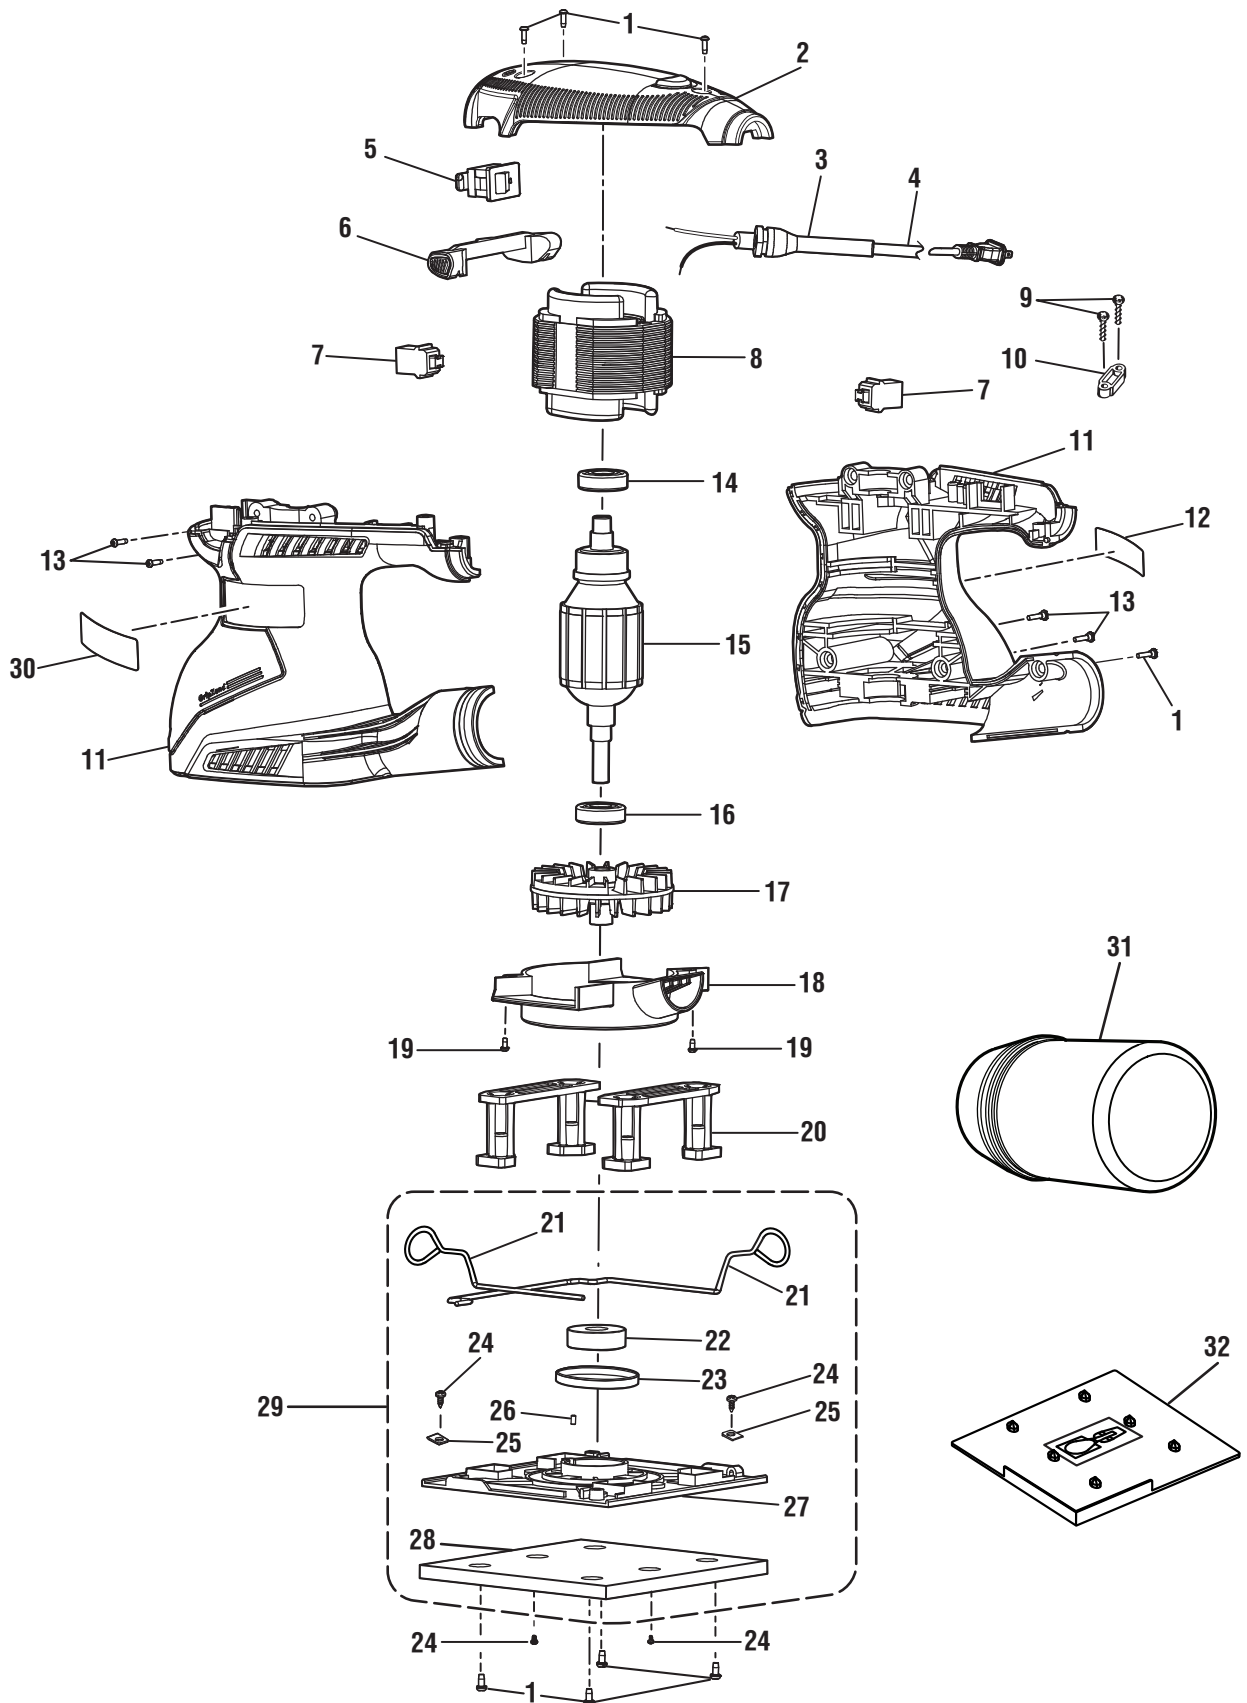

RYOBI 1/4 SHEET SANDER - MODEL NUMBER S652D

NOTE: To avoid the possibility of alteration or damage to this product, service should be performed by your nearest Ryobi Authorized Service Center. For the service center nearest you call 1-800-525-2579.

RYOBI 1/4 SHEET SANDER - MODEL NUMBER S652D

The model number will be found on a label attached to the motor housing. Always mention the model number in all correspondence regarding your **SHEET SANDER** or when ordering repair parts.

PARTS LIST

Key No.	Part Number	Description	Qty.
1	039065005043	Screw (M4 x 16 mm, Pan Hd.)	8
2	039066005097	Housing Top	1
3	S650d-09	Bend Relief.....	1
4	039066005093	Power Cord Assembly.....	1
5	039110006001	Switch	1
6	039066005004	Trigger Switch	1
7	039066005005	Brush Assembly	2
8	039066005092	Field Assembly	1
9	039065005044	Screw (M4 x 20 mm, Pan Hd.)	2
10	S650d-16	Cord Clamp	1
11	039066005098	Housing Assembly	1
12	039066005027	Data Label.....	1
13	039065005042	Screw (M4 x 20 mm, Pan Hd.)	4
14	039066005013	Ball Bearing (608RZ)	1
15	039066005012	Armature Assembly (Inc. Key Nos. 14 and 16).....	1
16	039066005015	Ball Bearing (609-2RS).....	1
17	039066005047	Fan	1
18	039066005016	Fan Baffle	1
19	S650d-25	Screw (M4 x 12 mm, Pan Hd.)	2
20	030155001010	Post Cushion.....	2
21	039066005050	Spring Clamp	2
22	039176001012	Ball Bearing (6000LU).....	1
23	S650d-29	Dust Shield.....	1
24	S650d-31	Screw (M4 x 7.5 mm, Pan Hd.)	4
25	039066005053	Retaining Plate	2
26	S650d-34	Bumper.....	1
27	039066005052	Platen	1
28	039066005051	Pad Assembly	1
29	039066005054	Platen Assembly (Inc. Key Nos. 21-28).....	1
30	039066005026	Logo Label	1
31	039065005022	Dust Bag	1
32	039176001022	Hole Punch.....	1
Items Not Shown			
37	039066005024	60 Grit Sandpaper.....	1
38	039066005025	80 Grit Sandpaper.....	1
39	S650d-42	150 Grit Sandpaper.....	1
40	S650d-43	220 Grit Sandpaper.....	1
41	039066005028	Tool Bag	1
	987000152	Operator's Manual (039066005032)	
	9-9-13		
	(REV:07)		