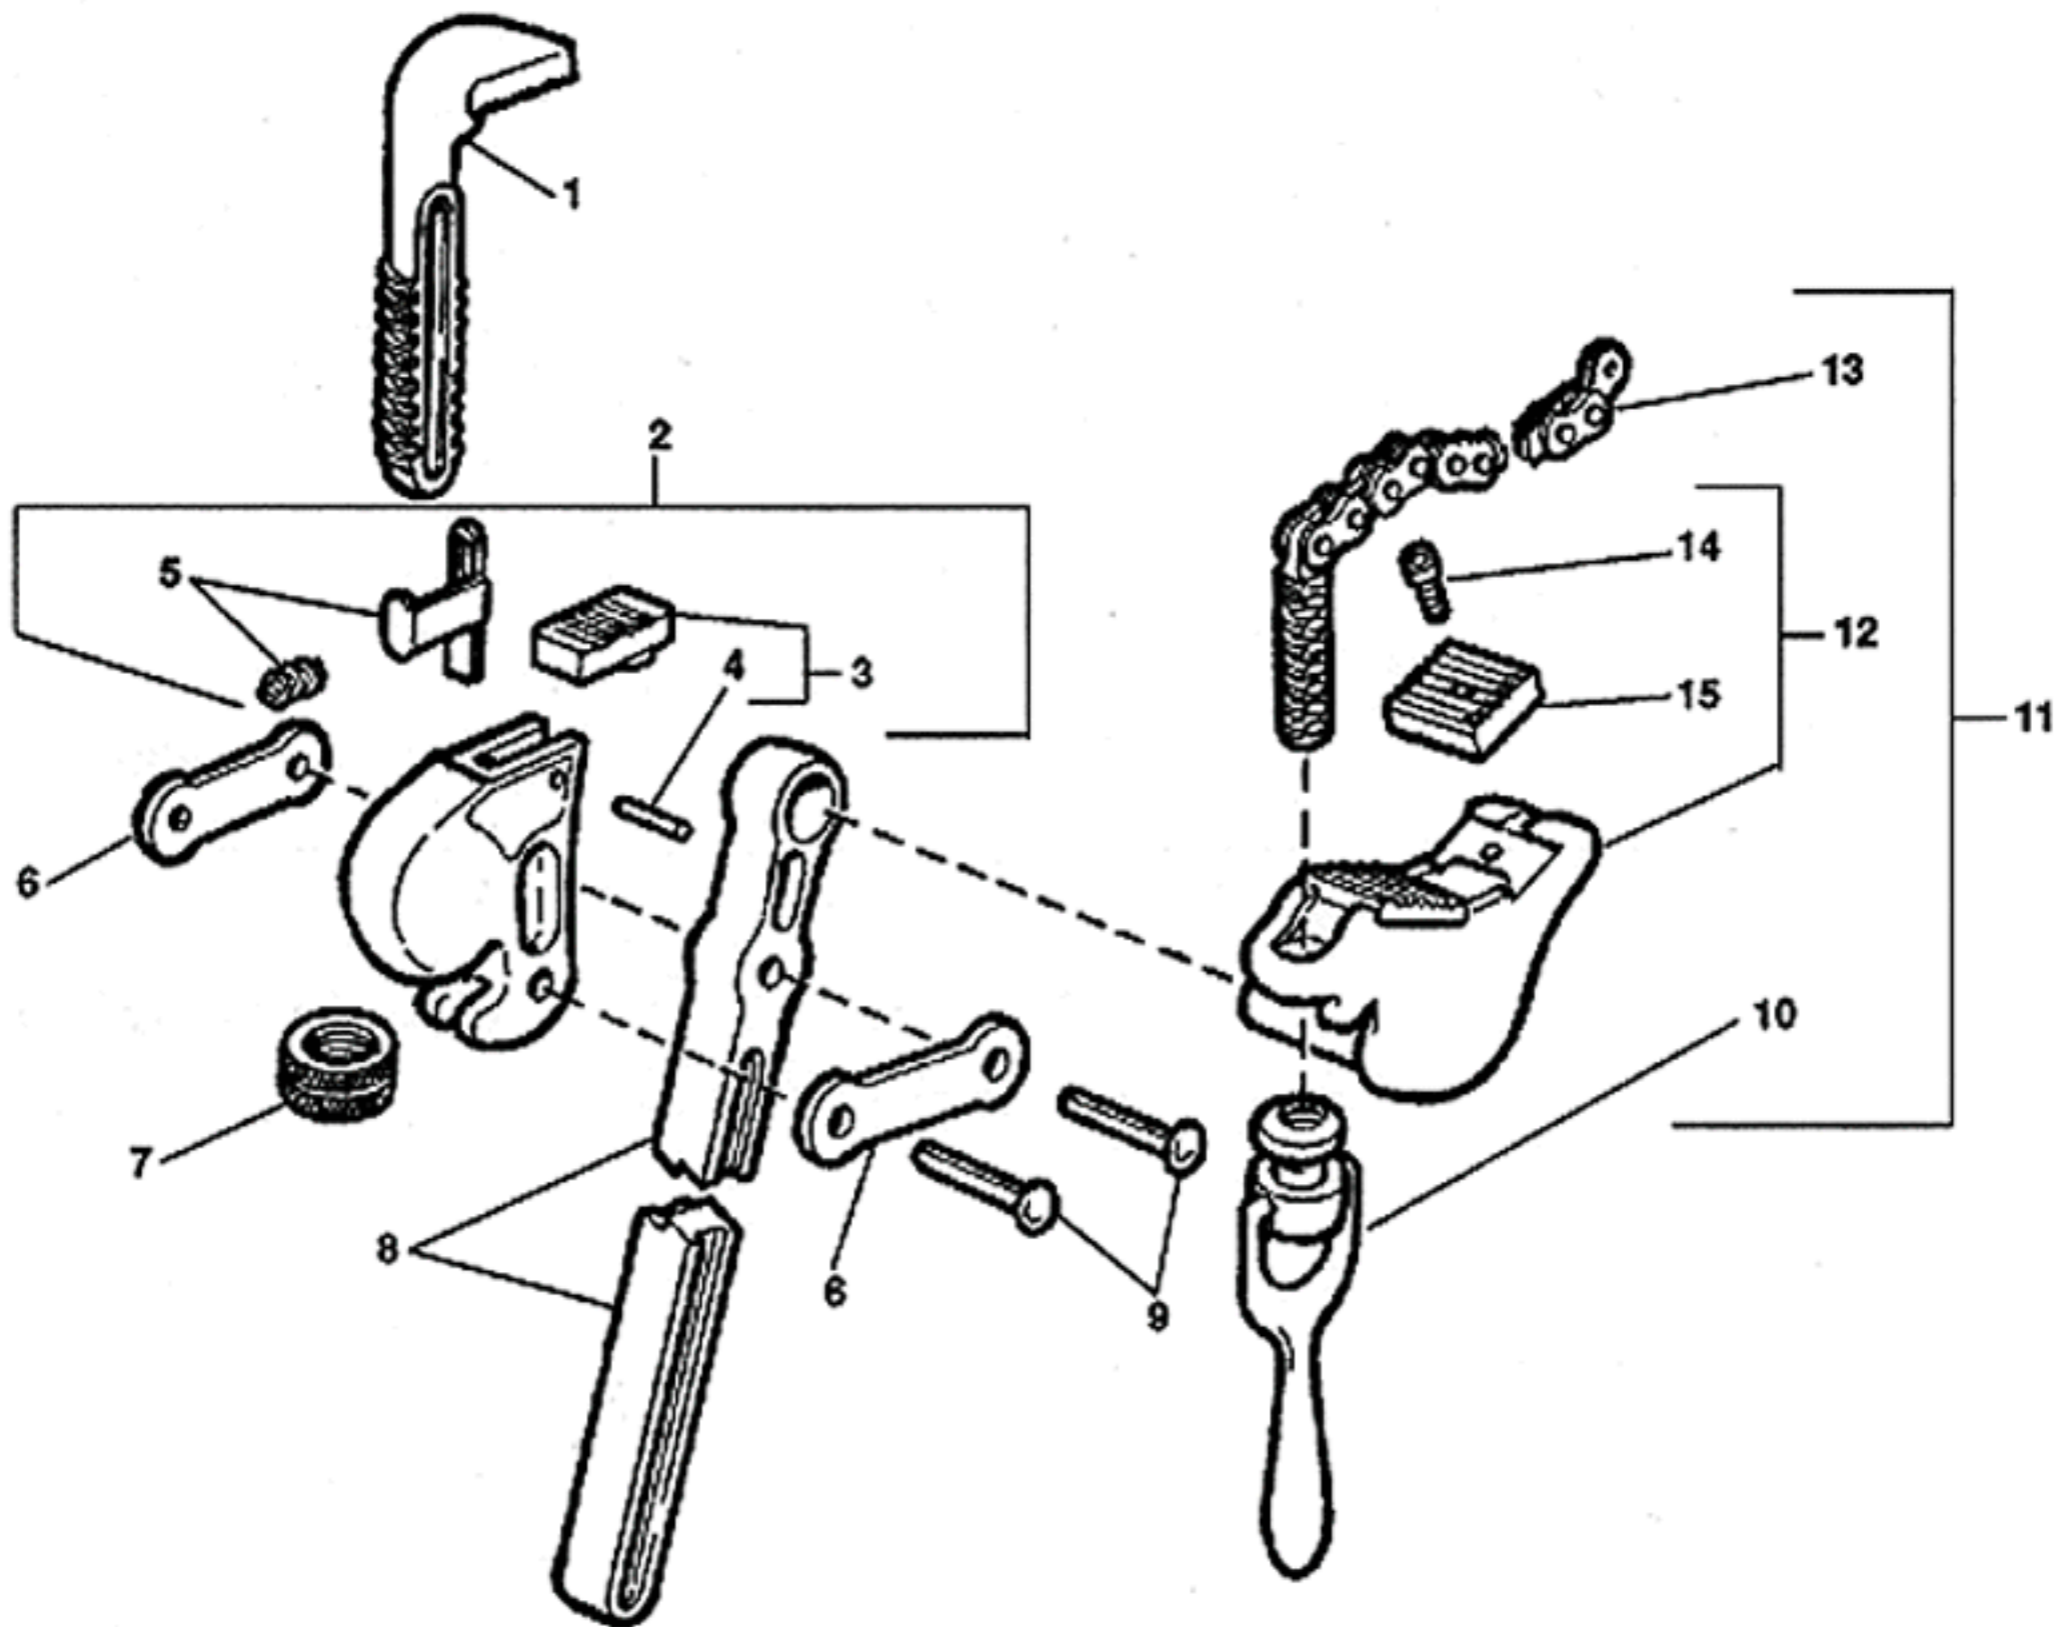

Ridgid S4A Compound Leverage Wrench Capacity: 5"

Key No.	Part Number	Details
1	32505	JAW, HOOK 18 OFFSET
2	31675	JAW, HEEL W/PIN 18 WRENCH
3	31725	JAW, HEEL W/PIN 36 WRENCH
4	31740	PIN, HEEL JAW 36 WRENCH
5	31730	SET OF SPRINGS COIL & FLA
6	32210	BAR, SIDE S4A WRENCH
7	31735	NUT, 36 WRENCH
8	32195	HANDLE, WRENCH S4A/C46
9	32215	<i>not available online</i>
10	40765	HANDLE, W/SWIVEL NUT
11	32150	TRUNNION, ASM S4A WRENCH
12	32155	TRUNNION, W/JAW S4A
13	32180	CHAIN, W/SCREW S4A/6A WRE
14	32205	PKG OF 2 SCREWS 1/4-20 X
15	32165	<i>not available online</i>