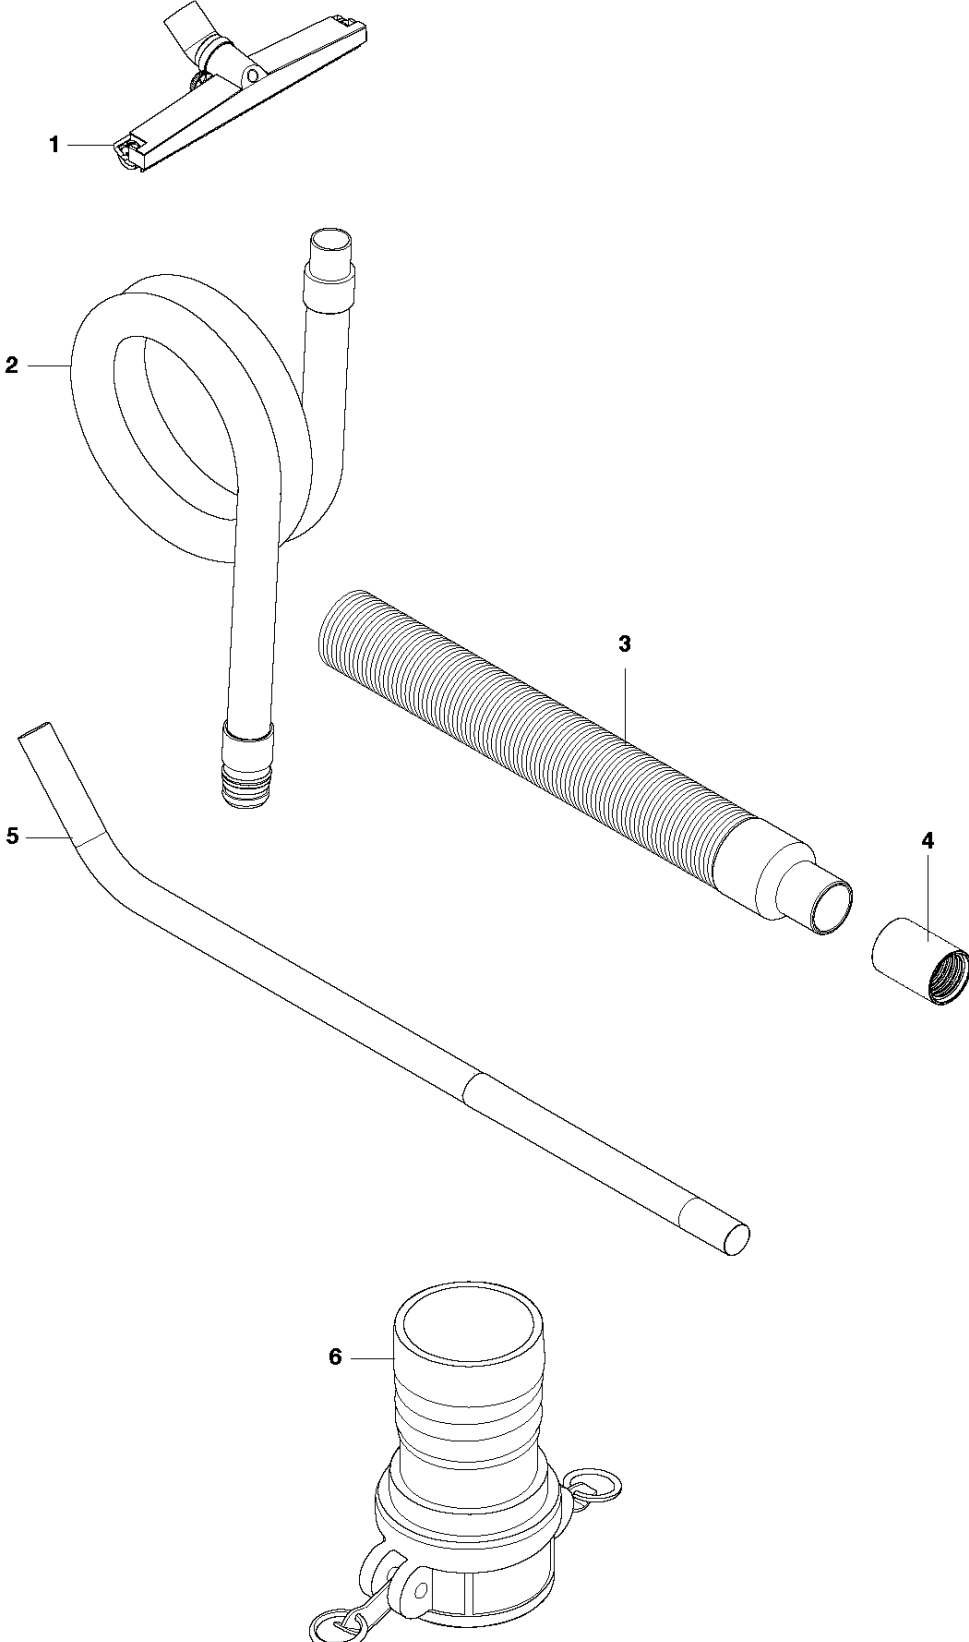

G Propane Accessories

Accessories

S 36 PROPANE, 2018-11

Ref	Part No	Description	Remark	QTY KIT
1	590 42 83-02	TOOL		1
2	590 43 73-01	HOSE		1
3	590 43 74-01	HOSE		1
4	590 42 94-01	CONNECTOR		1
5	590 82 94-01	TOOL		1
6	591 96 16-01	ADAPTER		1