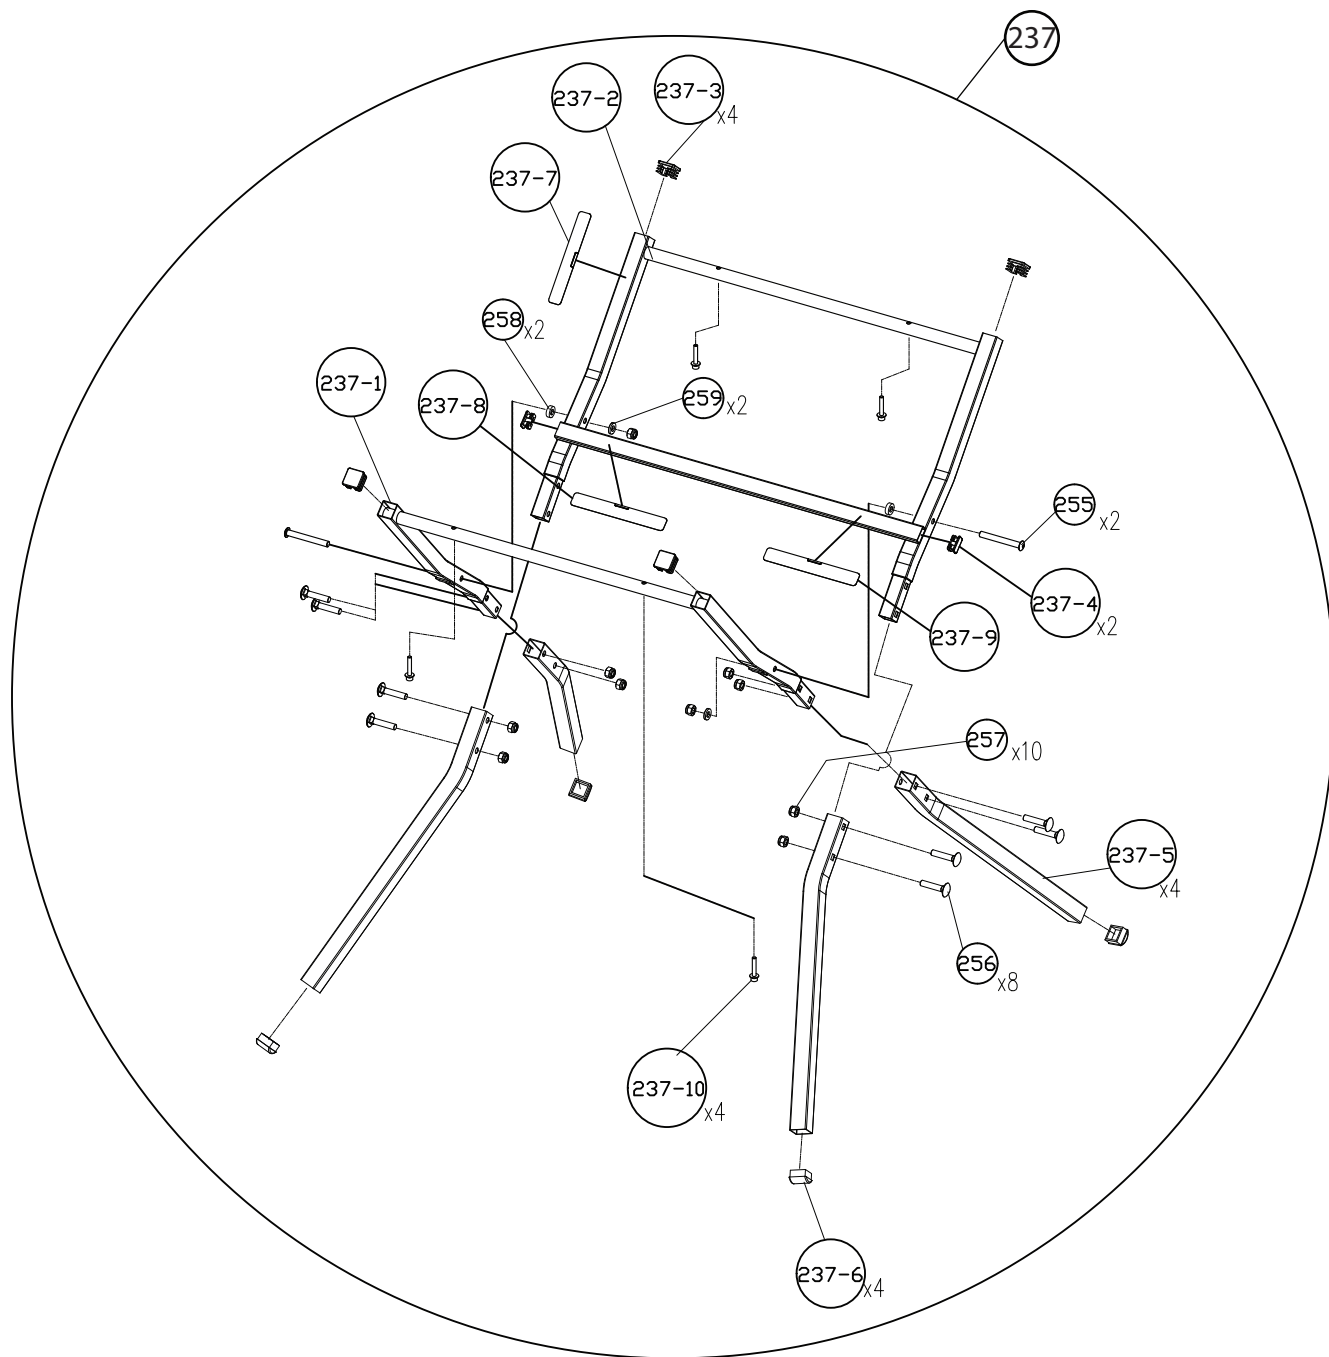

S36-300 10" Table Saw w/ Stand

REPLACEMENT PARTS