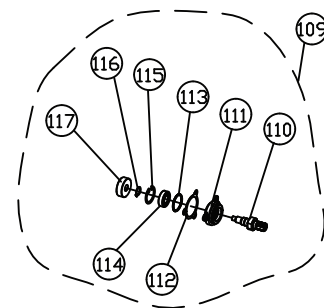

S36-300 10" Table Saw w/ Stand