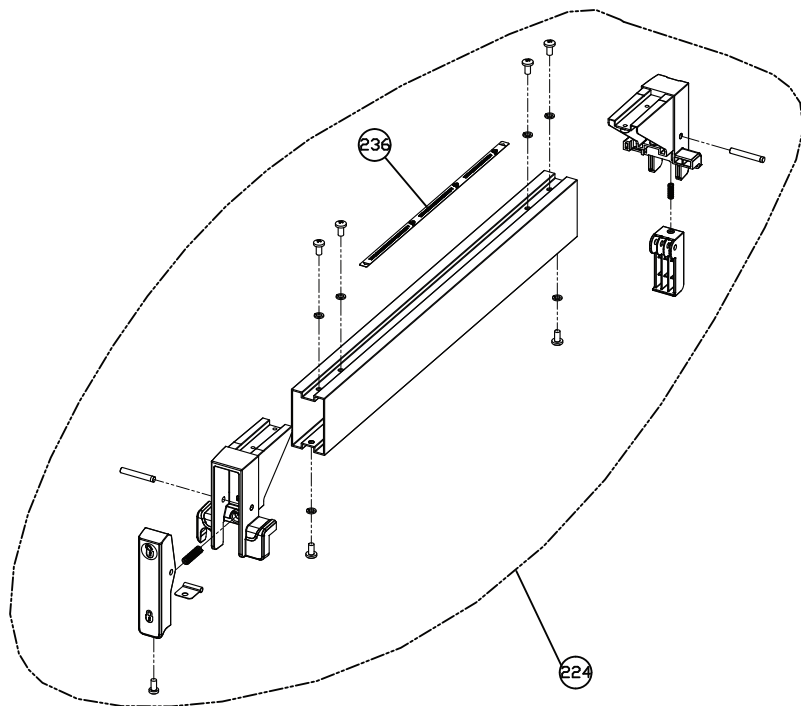

S36-300 10" Table Saw w/ Stand