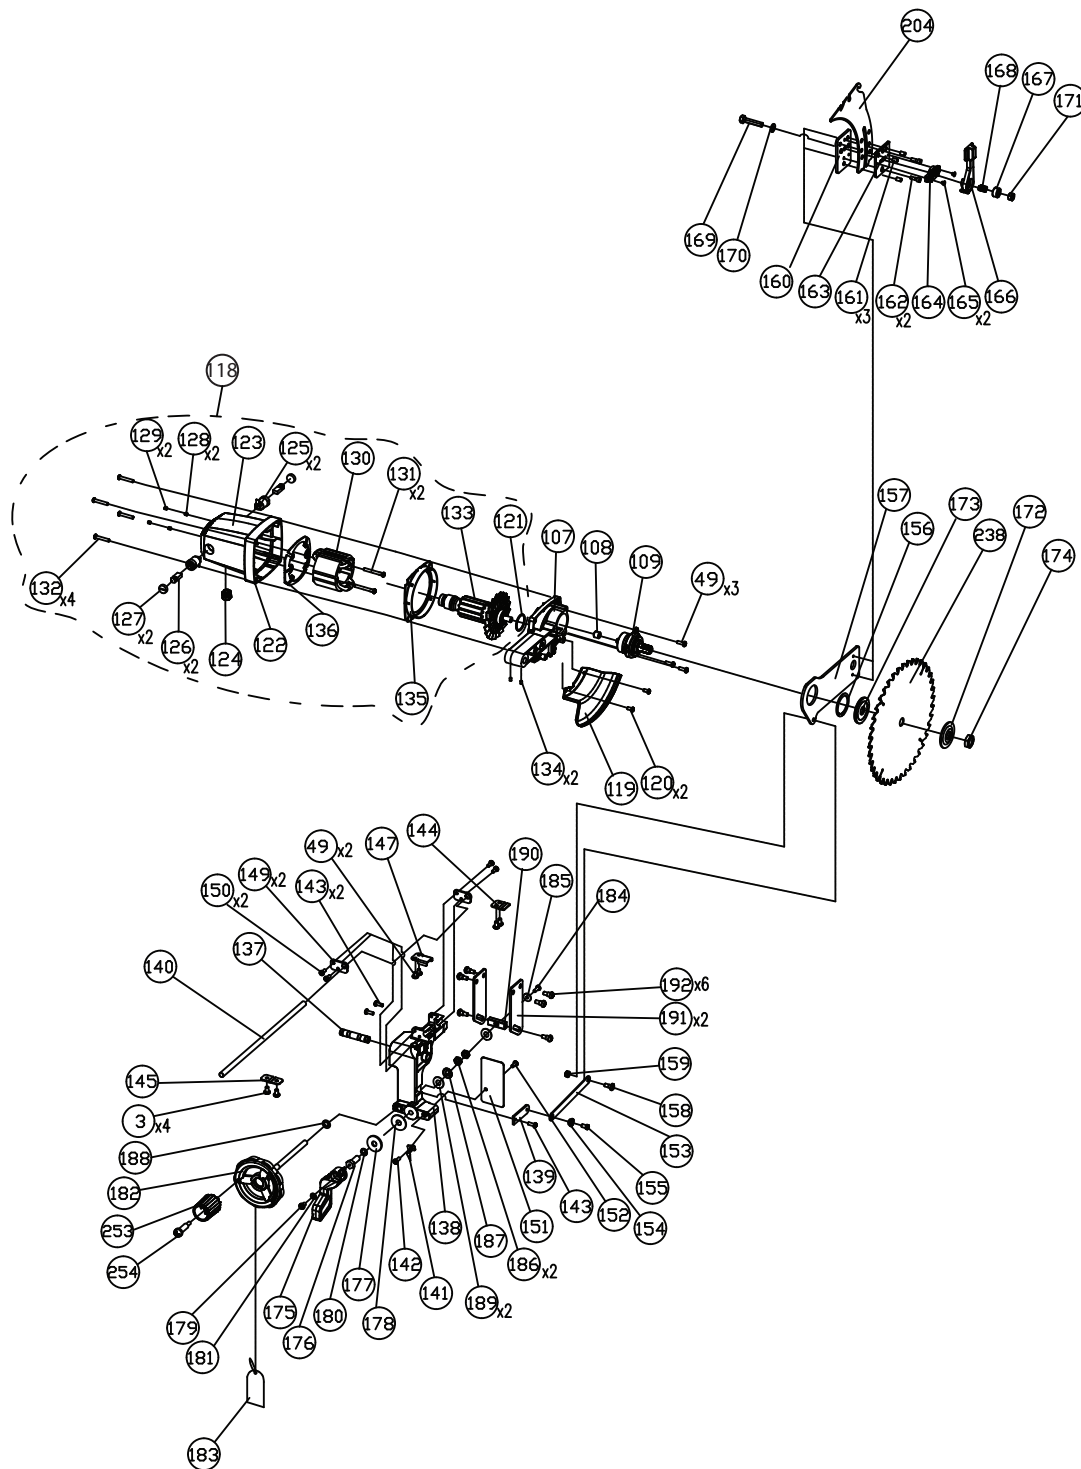

S36-300 10" Table Saw w/ Stand