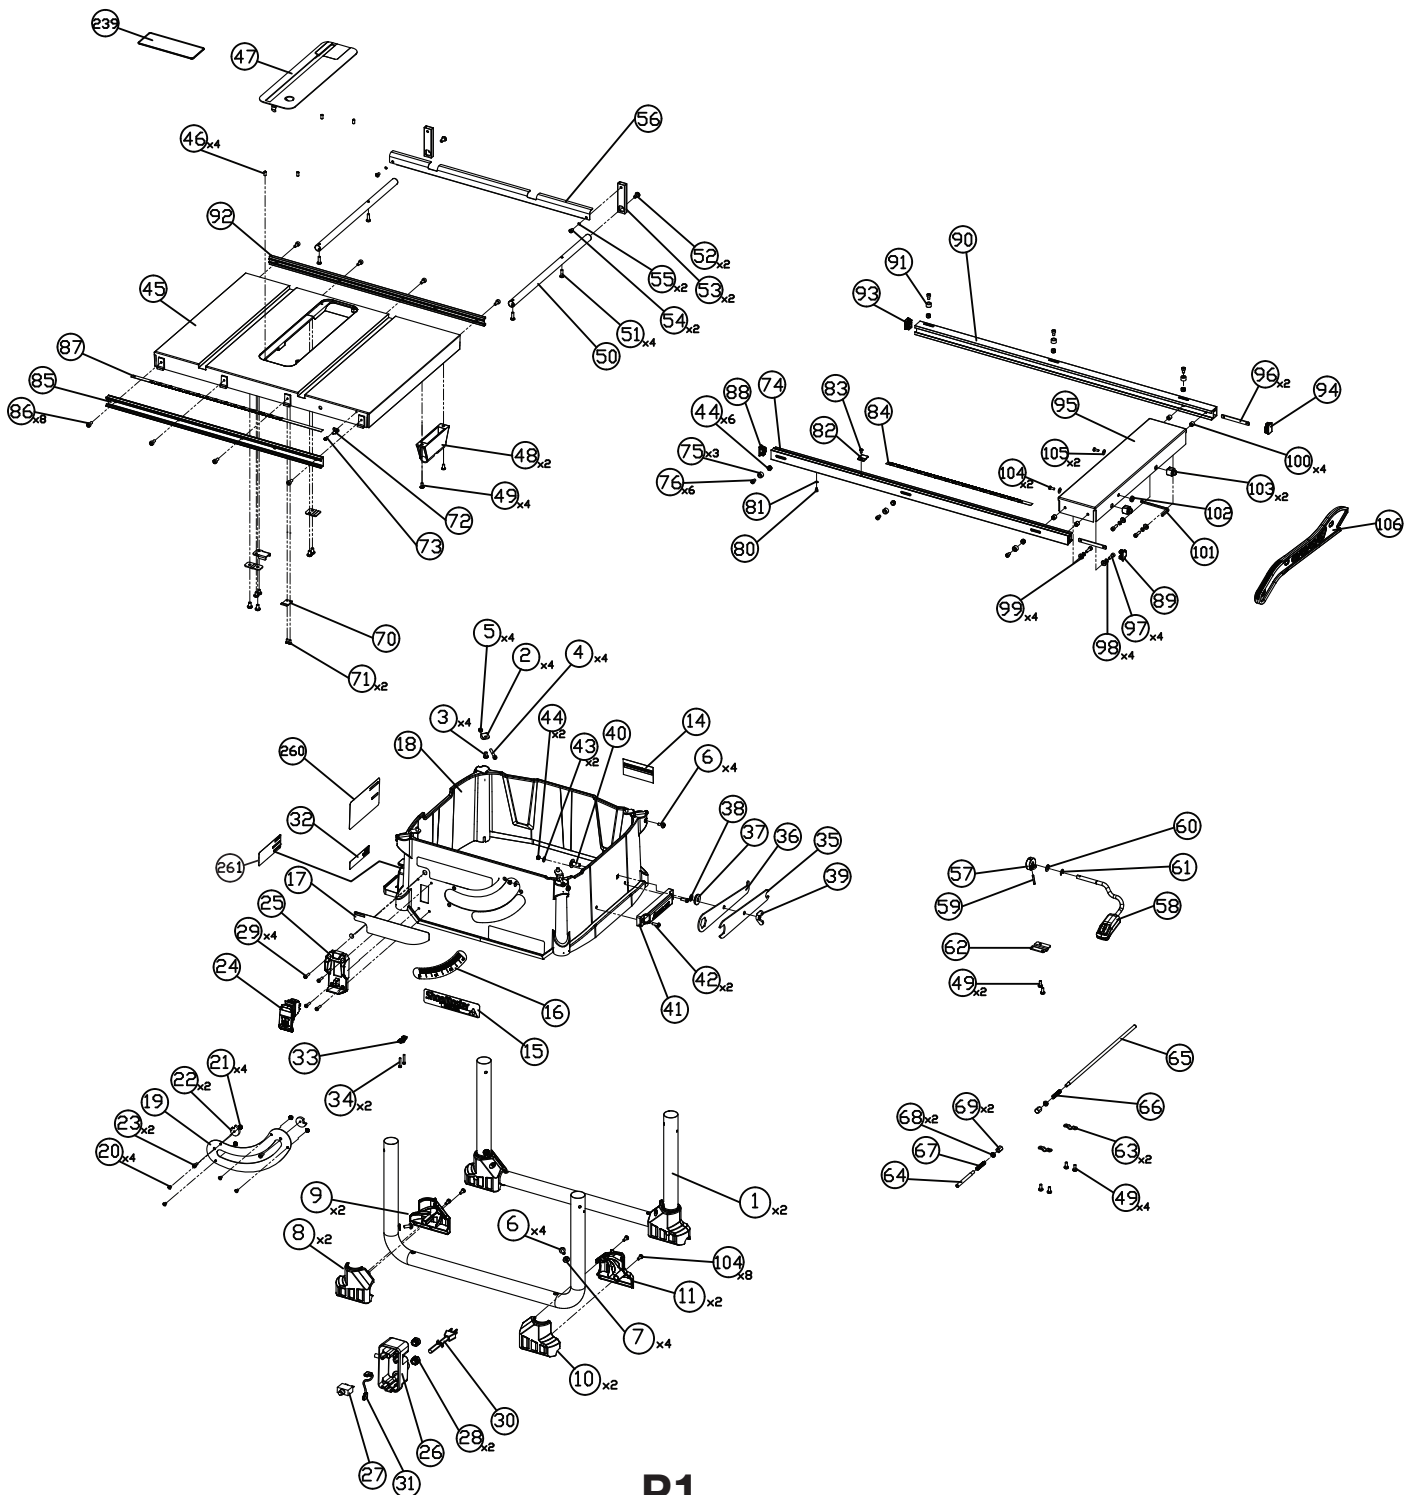

ShopMaster

DELTA®

TS-51

PART #: DPEC005190

DATE: 12-12-2017

REVISED: 08-08-2018

S36-300 10" Table Saw w/ Stand

P1