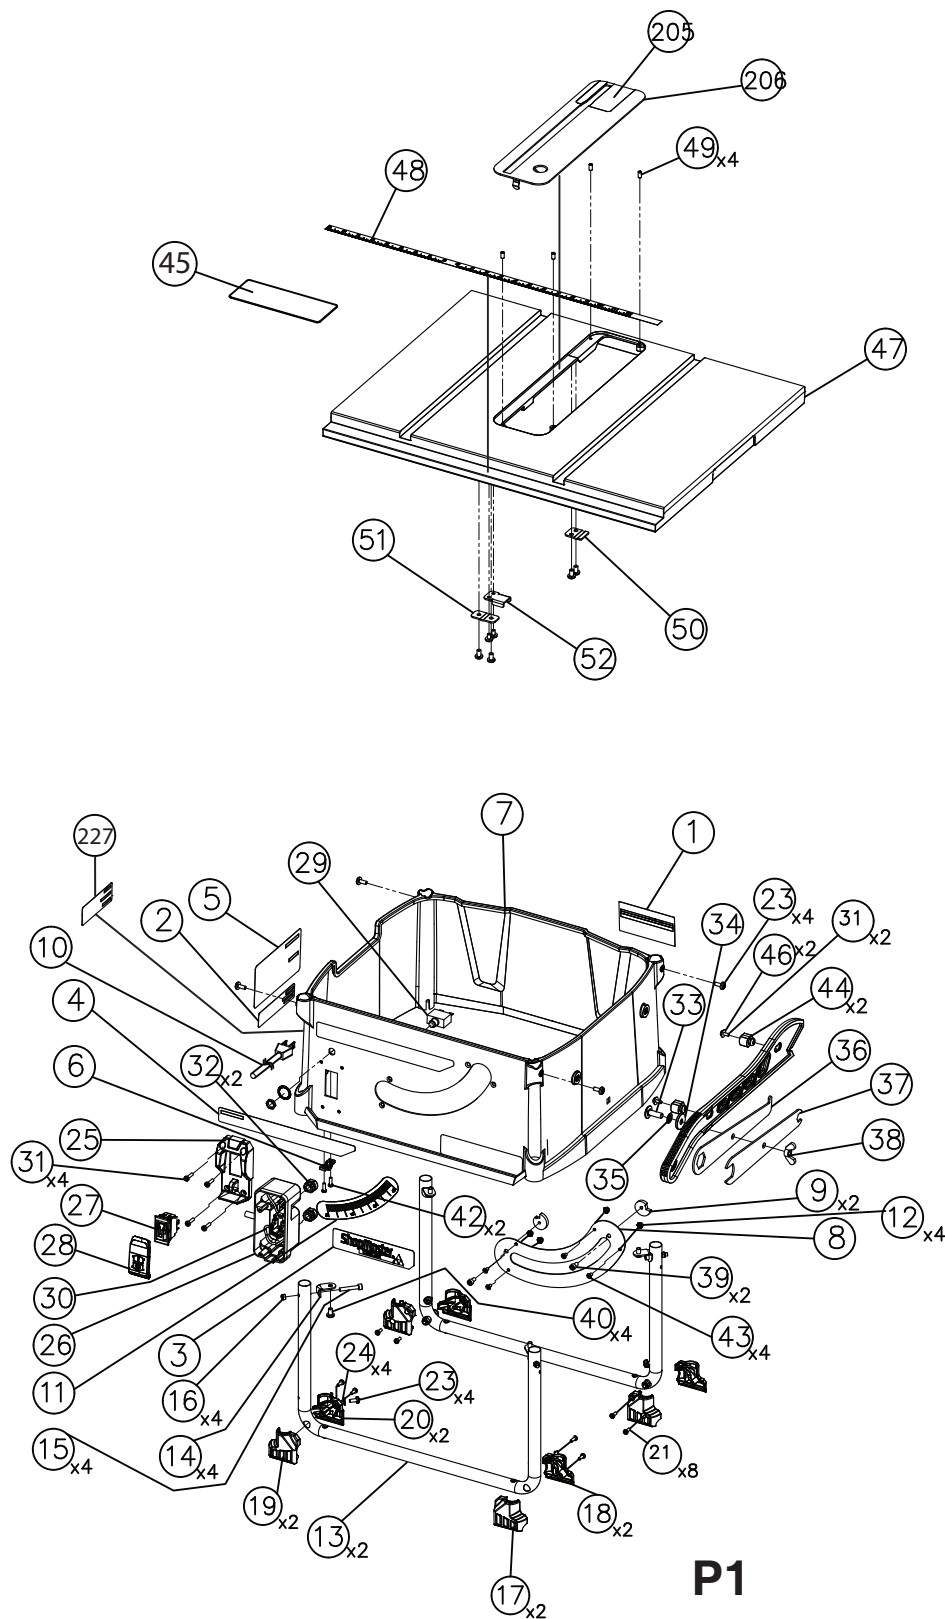

ShopMaster

DELTA®

TS-50

PART #: DPEC005144

DATE: 12-06-2017

REVISED: 08-07-2018

S36-290 10" Table Saw w/ Stand