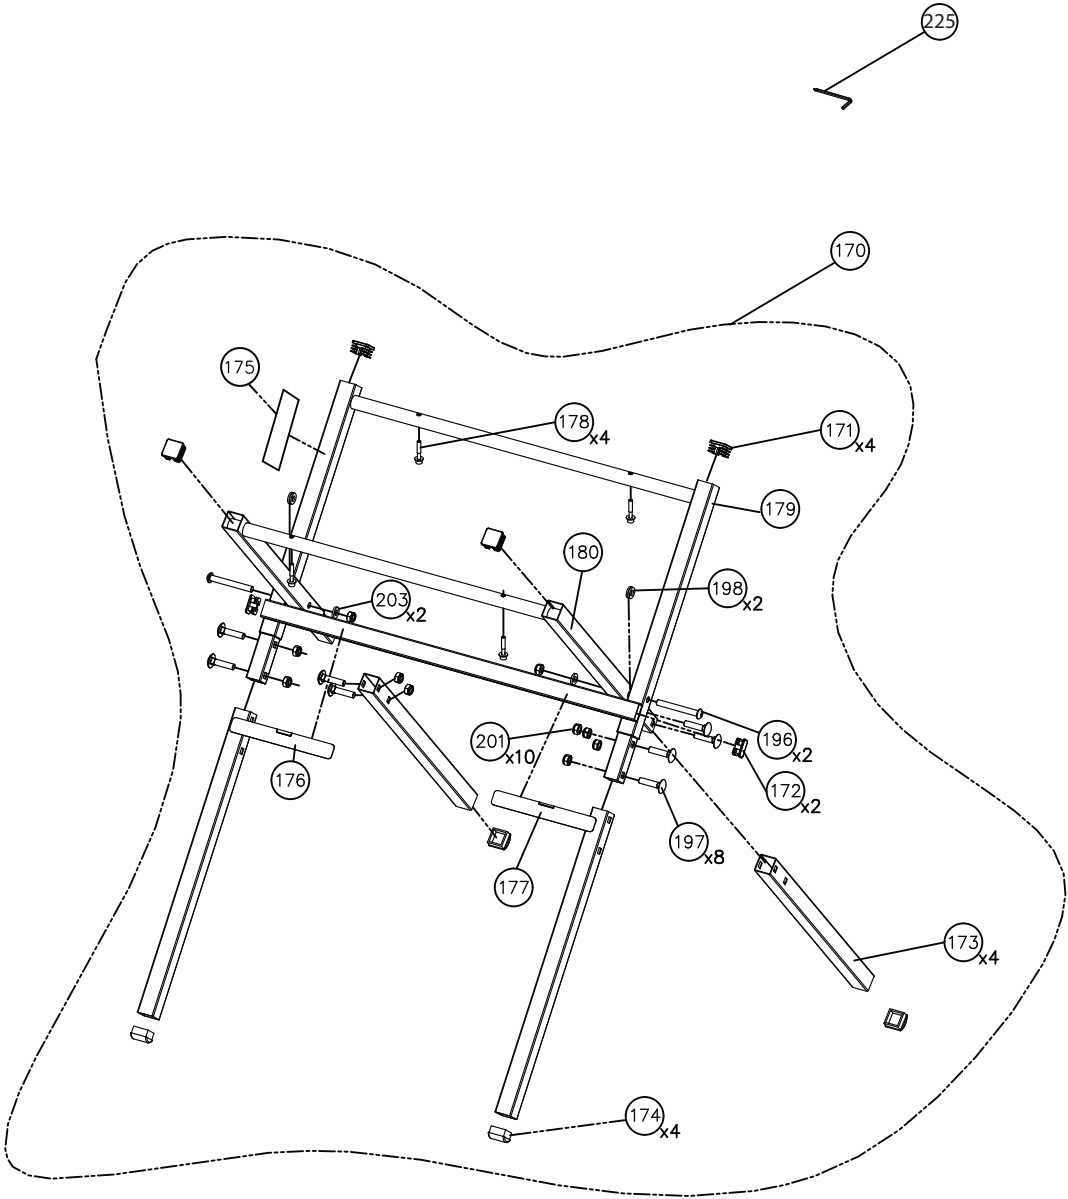

S36-290 10" Table Saw w/ Stand

REPLACEMENT PARTS