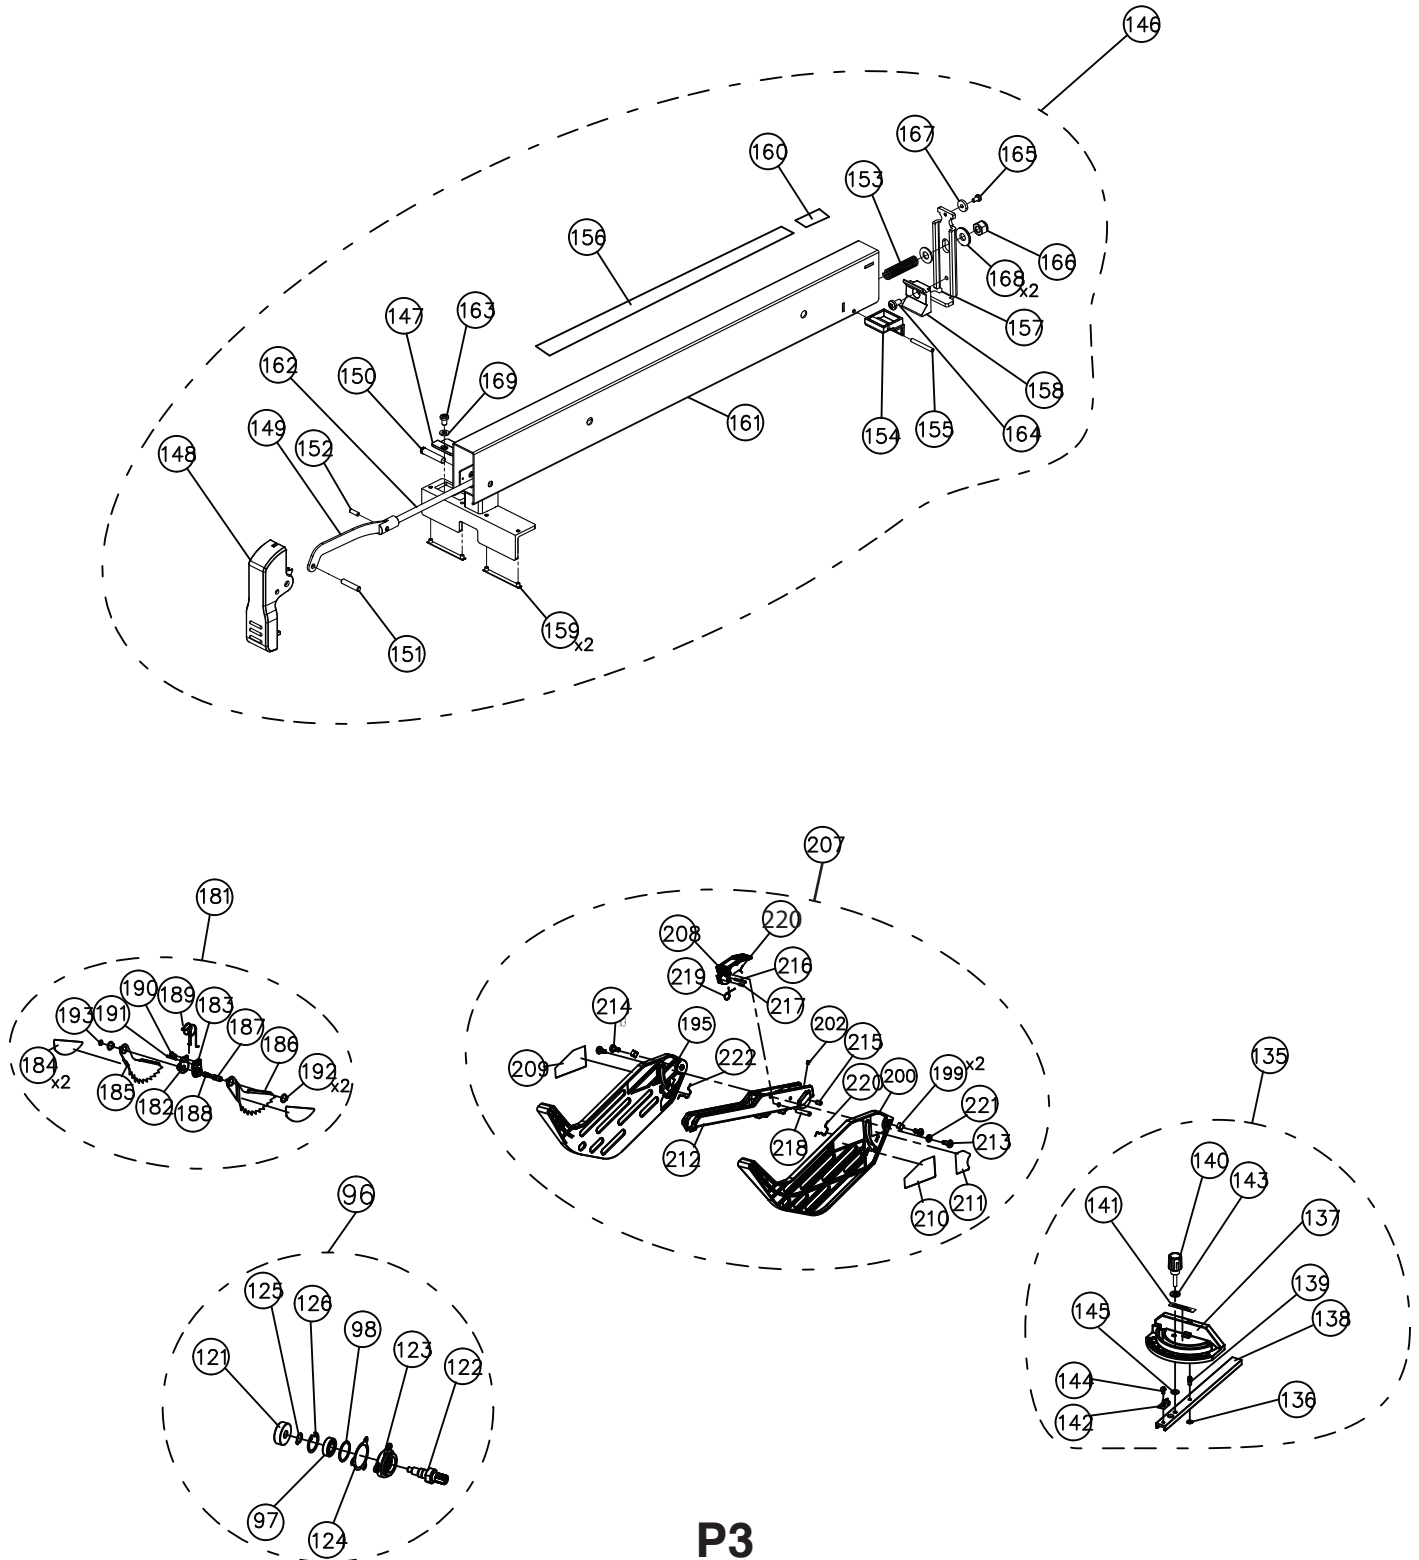

S36-290 10" Table Saw w/ Stand