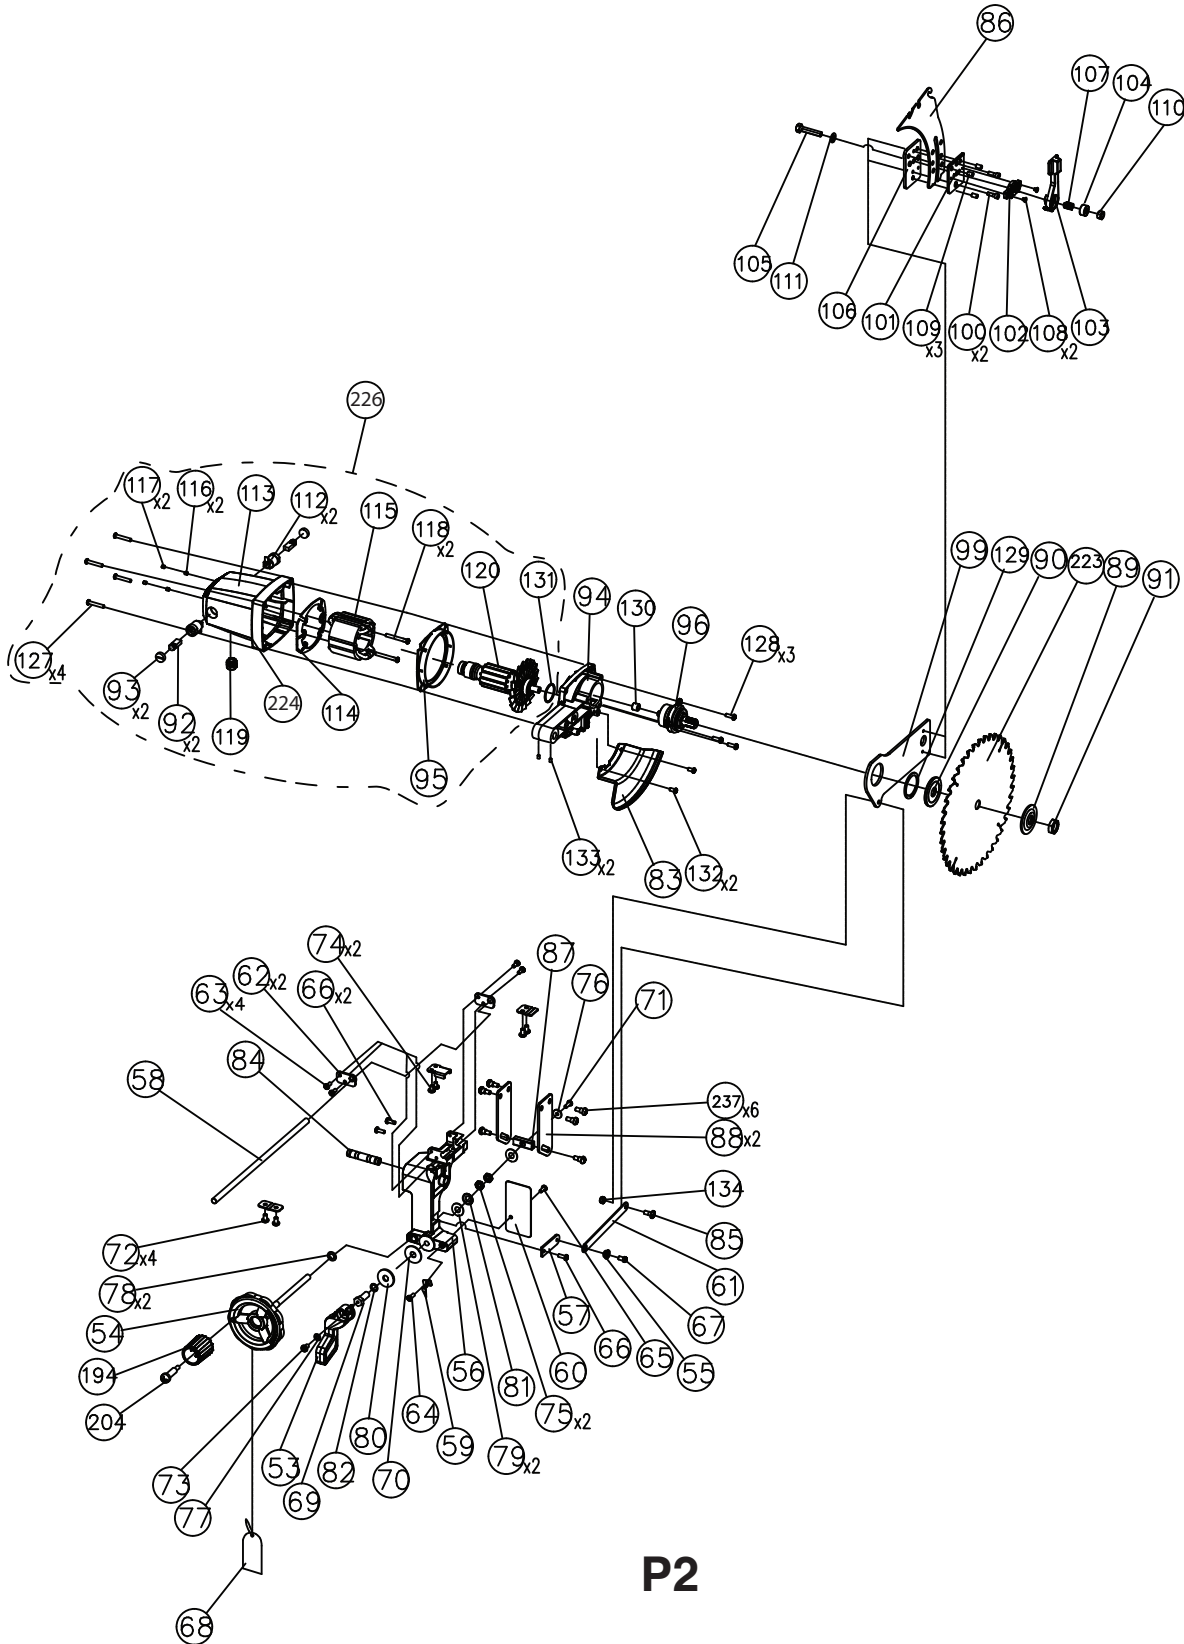

ShopMaster

DELTA®

TS-50

PART #: DPEC005144

DATE: 12-06-2017

REVISED: 08-07-2018

S36-290 10" Table Saw w/ Stand

S36-290 10" Table Saw w/ Stand