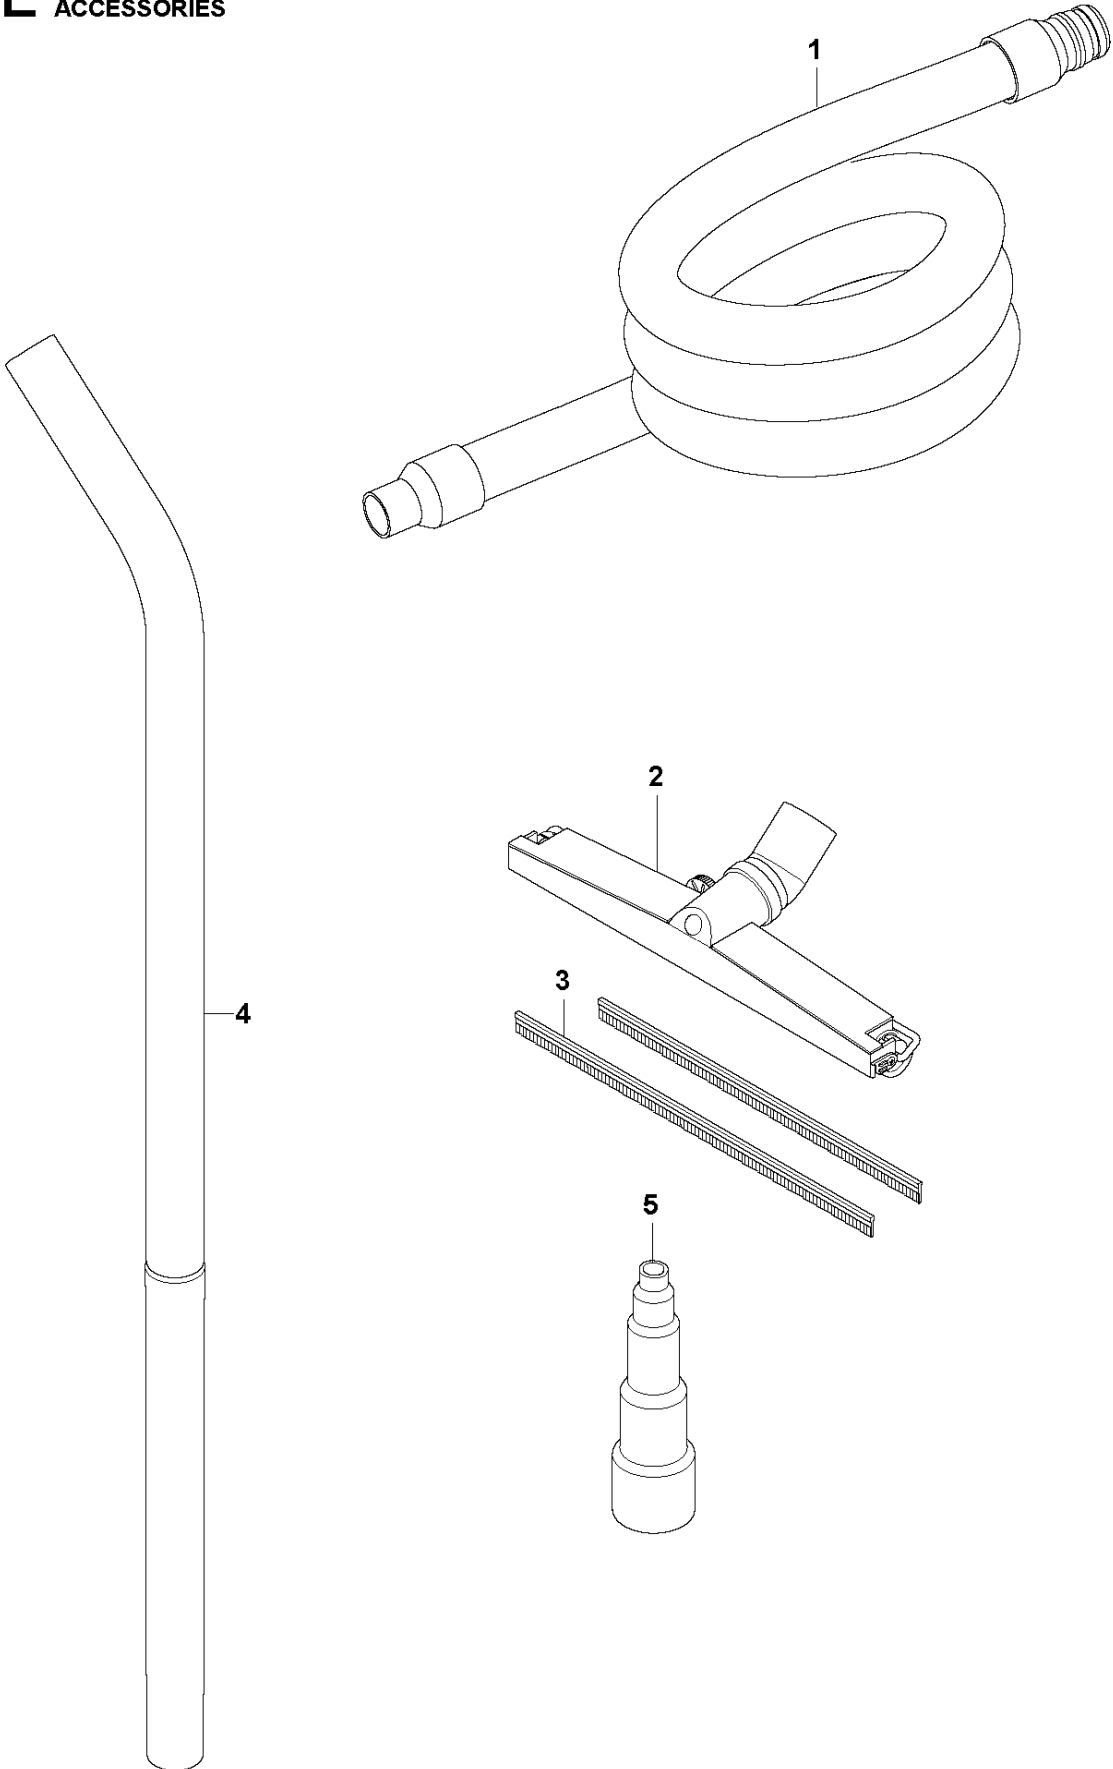

E S 36
ACCESSORIES

ACCESSORIES S36, 967663801, 967663802, 967663803, 967663804, 967663805, 967663806,
967663807, 2019-06

Ref	Part No	Description	Remark	QTY KIT
1	590 43 74-01	HOSE		1
2	590 42 83-02	TOOL		1
3	590 42 85-03	TOOL		1
4	590 82 94-01	TOOL		1
5	590 43 74-01	HOSE		1