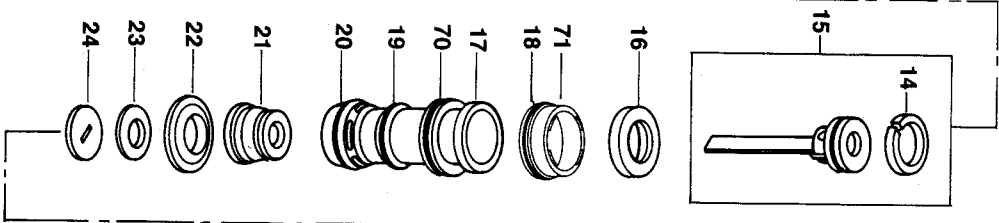

## Parts List for S3297-LHF Type 0

Item Number	Part Number	Description	Qty Required
1	100297	SCREW	1
2	S32030	WASHER- SPECIAL	1
3	S32032	COVER-EXHAUST	1
4	S32045	MUFFLER	1
5	100260	SCREW	11
6	S32186	WASHER- SPECIAL	6
7	T32010	CAP WITH INSERT	1
8	S32011	INSERT-M4	5
9	T32007	BUMPER- PISTON STOP	1
10	T32028	SPRING-HEAD VALVE	1
11	108572	O-RING-26MMX2MM	1
12	9R198720	HEAD VALVE	1
13	MRG035020	O-RING-1.378X.079	1
14	S32109	RING-PISTON	1
15	S32085A	ASSEMBLY-DRIVER/PIST	1
16	T32031	SEAL-CYLINDER SLEEVE	1
17	S32208	SLEEVE-CYLINDER	1
18	RG161210	O-RING-1.612X.103 NB	1
19	T32080	CHECK SEAL	1
20	100353	O-RING-1.301X.070	1
21	105228	BUMPER	1
22	S32187	PLATE- FRAME	1
23	S32001	WASHER- URETHANE ORA	1
24	S32089	GUIDE-DRIVER	1
25	T32046	GASKET-FRAME/CAP	1
26	T32008A	FRAME	1
27	PW8	WASHER-PWR-.188	6

## Parts List for S3297-LHF Type 0

Item Number	Part Number	Description	Qty Required
28	106173	STOP-TRIGGER	1
29	100298	PIN-SPIRAL M3X30	1
30	102549	PIN-SPECIAL SPIROL M	1
31	S32141	GASKET- END CAP	1
32	S32140	CAP-END	1
33	S32017A	ASSEMBLY-NUT PLATE	1
34	000000-00	No Longer Available	1
35	000000-00	No Longer Available	1
36	000000-00	No Longer Available	1
37	100261	SCREW	2
38	MSC4070-16	SCREW-SHCS-M4X0.7X16	6
39	MHE4070-100	ELASTIC STOP NUT-M4	2
42	000000-00	No Longer Available	1
43	110071	PIN-SPRING-M2X10MM	2
44	100364	SCREW	1
45	S32066	PIN-SPECIAL	1
46	S32072	PLATE-SPRING	1
47	S32009	LATCH MAGAZINE	1
48	T27160	SPRING-COMPRESSION	1
49	S32024	SPRING-COMPRESSION	1
50	S32025	HANDLE-LATCH	1
51	000000-00	No Longer Available	1
52	S32097	PUSHER	1
53	S32177	STOP-CORE	1
54	MSC4070-8	SCREW-SHCS-M4X0.70X8	1
55	S32065	SPRING-PUSHER	2
56	S32061A	ASSEMBLY-SPRING ROD	2