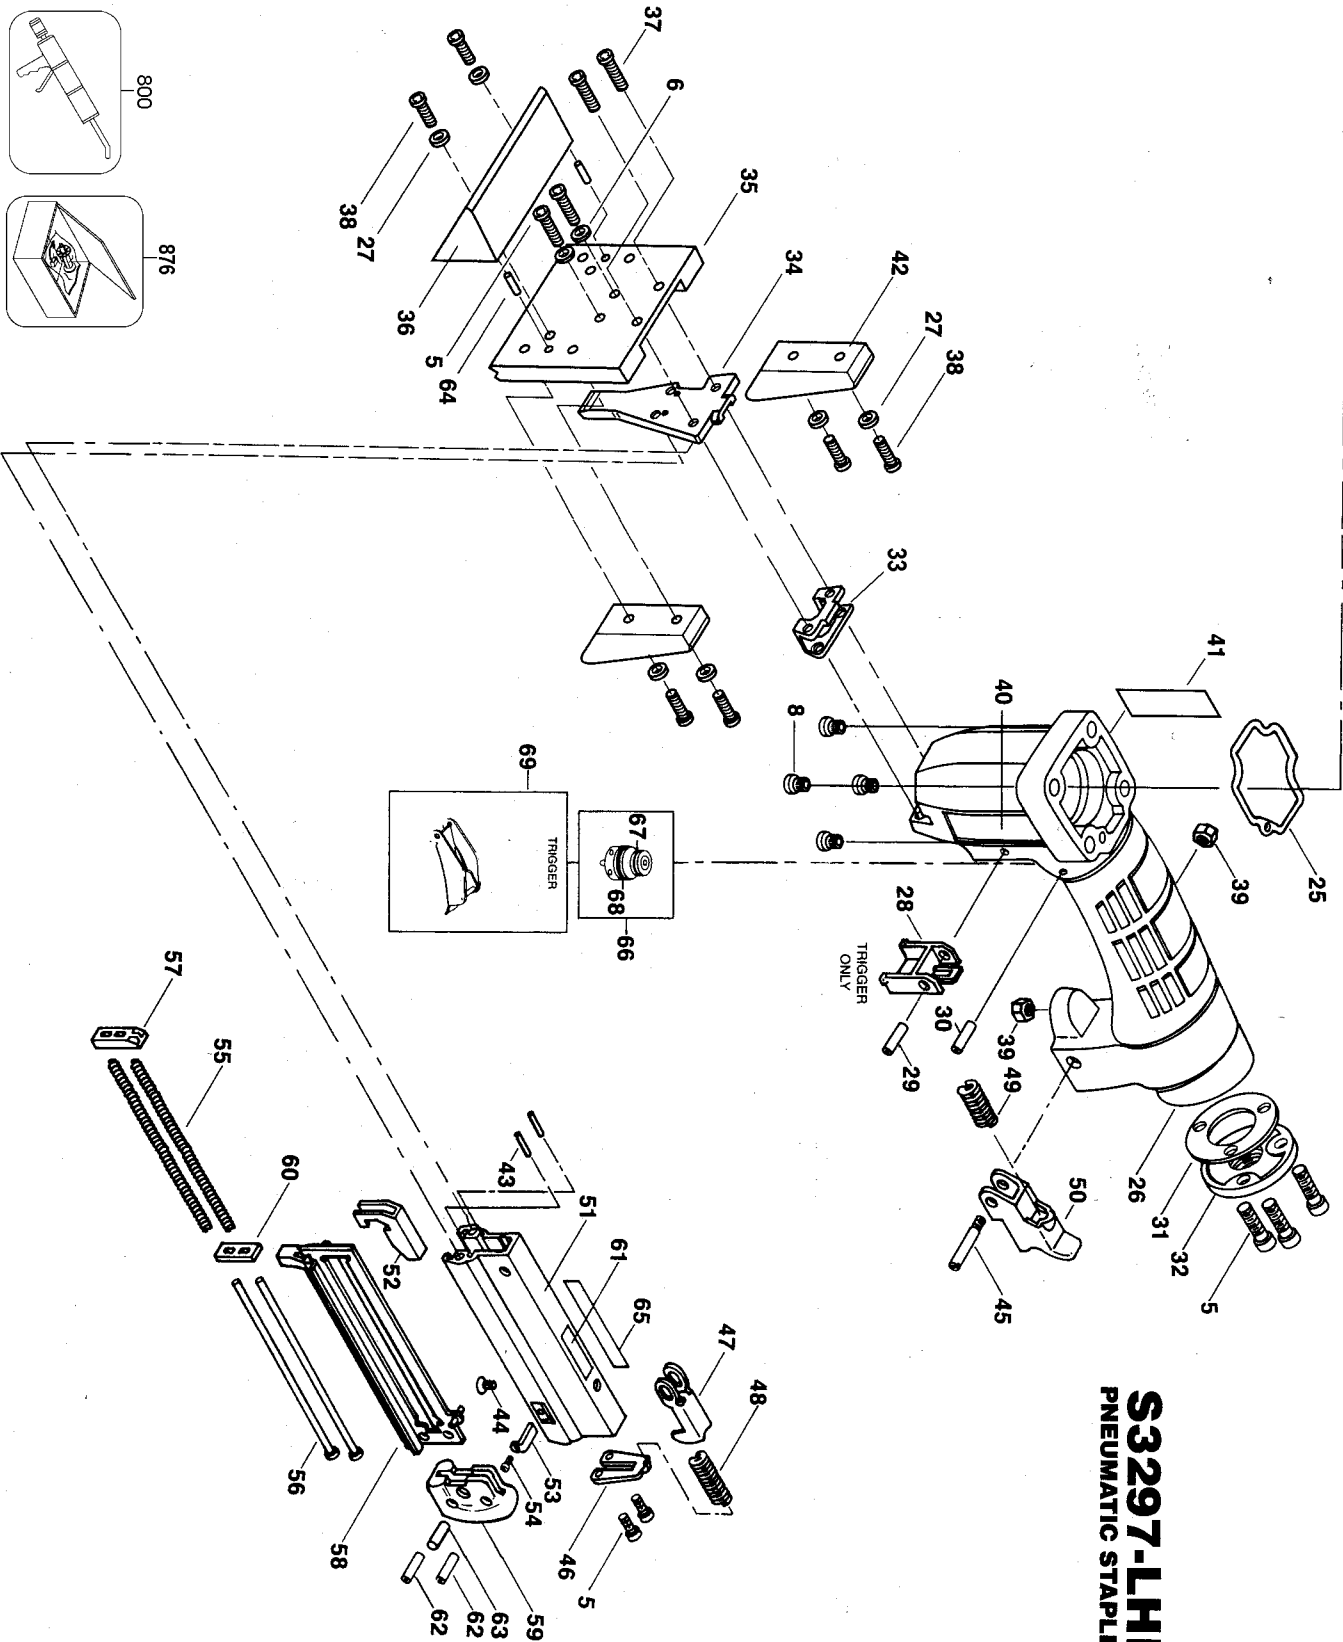

## Parts List for S3297-LHF Type 0

Item Number	Part Number	Description	Qty Required
1	100297	SCREW	1
2	S32030	WASHER- SPECIAL	1
3	S32032	COVER-EXHAUST	1
4	S32045	MUFFLER	1
5	100260	SCREW	11
6	S32186	WASHER- SPECIAL	6
7	T32010	CAP WITH INSERT	1
8	S32011	INSERT-M4	5
9	T32007	BUMPER- PISTON STOP	1
10	T32028	SPRING-HEAD VALVE	1
11	108572	O-RING-26MMX2MM	1
12	9R198720	HEAD VALVE	1
13	MRG035020	O-RING-1.378X.079	1
14	S32109	RING-PISTON	1
15	S32085A	ASSEMBLY-DRIVER/PIST	1
16	T32031	SEAL-CYLINDER SLEEVE	1
17	S32208	SLEEVE-CYLINDER	1
18	RG161210	O-RING-1.612X.103 NB	1
19	T32080	CHECK SEAL	1
20	100353	O-RING-1.301X.070	1
21	105228	BUMPER	1
22	S32187	PLATE- FRAME	1
23	S32001	WASHER- URETHANE ORA	1
24	S32089	GUIDE-DRIVER	1
25	T32046	GASKET-FRAME/CAP	1
26	T32008A	FRAME	1
27	PW8	WASHER-PWR-.188	6

## Parts List for S3297-LHF Type 0

Item Number	Part Number	Description	Qty Required
28	106173	STOP-TRIGGER	1
29	100298	PIN-SPIRAL M3X30	1
30	102549	PIN-SPECIAL SPIROL M	1
31	S32141	GASKET- END CAP	1
32	S32140	CAP-END	1
33	S32017A	ASSEMBLY-NUT PLATE	1
34	000000-00	No Longer Available	1
35	000000-00	No Longer Available	1
36	000000-00	No Longer Available	1
37	100261	SCREW	2
38	MSC4070-16	SCREW-SHCS-M4X0.7X16	6
39	MHE4070-100	ELASTIC STOP NUT-M4	2
42	000000-00	No Longer Available	1
43	110071	PIN-SPRING-M2X10MM	2
44	100364	SCREW	1
45	S32066	PIN-SPECIAL	1
46	S32072	PLATE-SPRING	1
47	S32009	LATCH MAGAZINE	1
48	T27160	SPRING-COMPRESSION	1
49	S32024	SPRING-COMPRESSION	1
50	S32025	HANDLE-LATCH	1
51	000000-00	No Longer Available	1
52	S32097	PUSHER	1
53	S32177	STOP-CORE	1
54	MSC4070-8	SCREW-SHCS-M4X0.70X8	1
55	S32065	SPRING-PUSHER	2
56	S32061A	ASSEMBLY-SPRING ROD	2