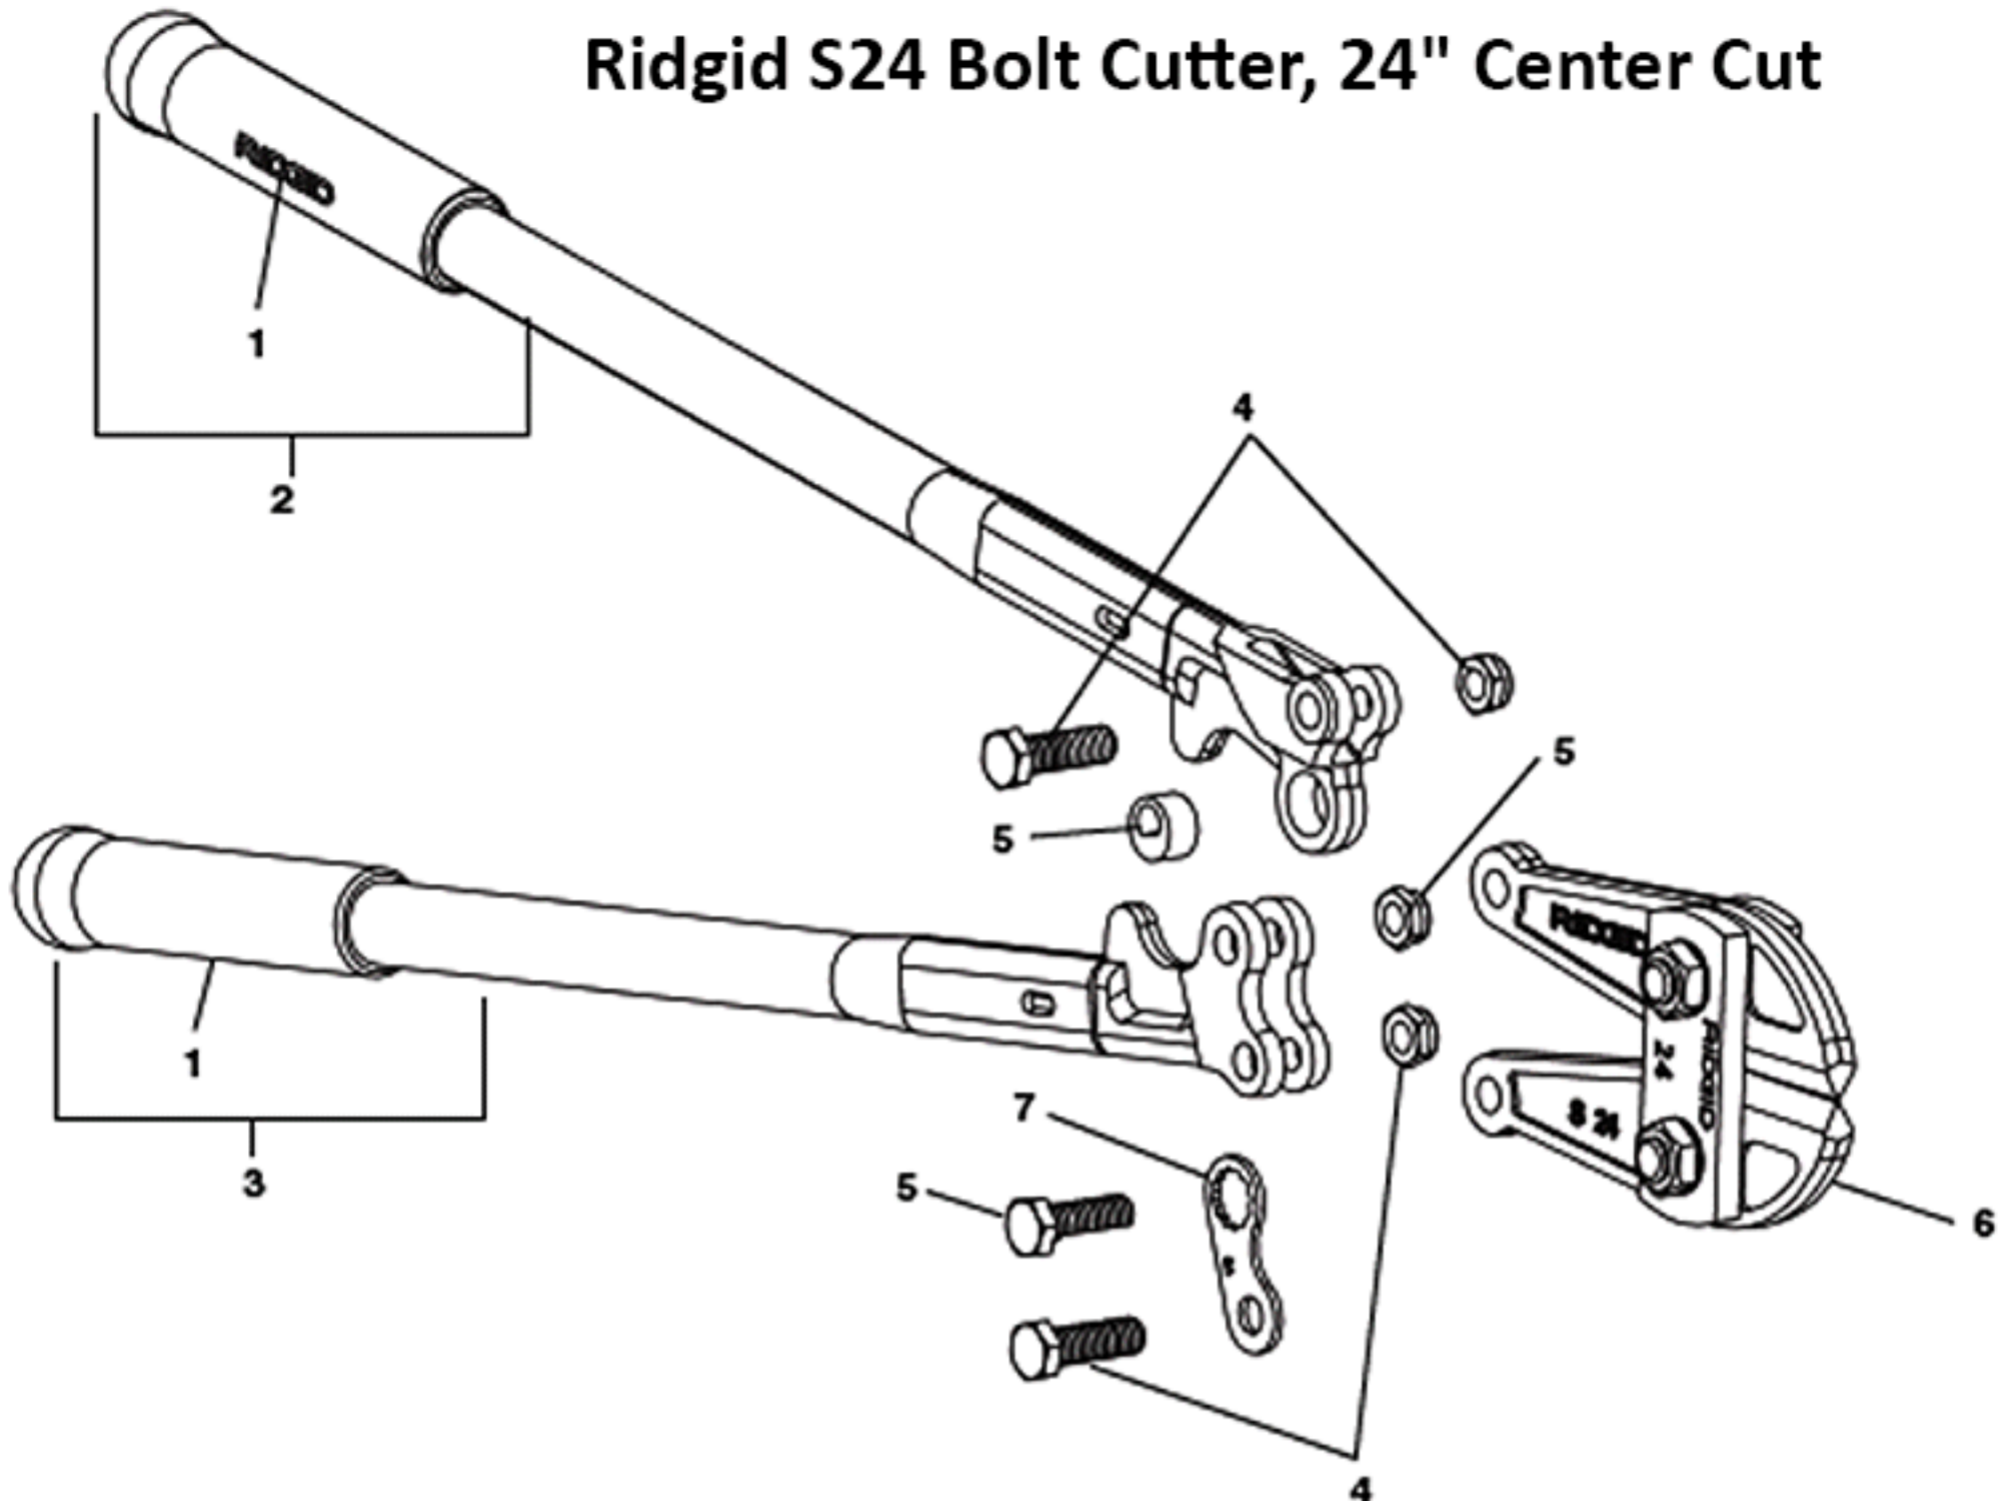

## Ridgid S24 Bolt Cutter, 24" Center Cut

Key No.	Part Number	Details
1	18223	HANDGRIP, R24
2	18253	HANDLE, S24 MALE
3	18283	HANDLE, S24 FEMALE
4	18313	BOLT, W/NUT S24
5	18343	BOLT, ADJ. W/NUT & CAM S2
6	18373	<i>not available online</i>
7	18403	PLATE, S24