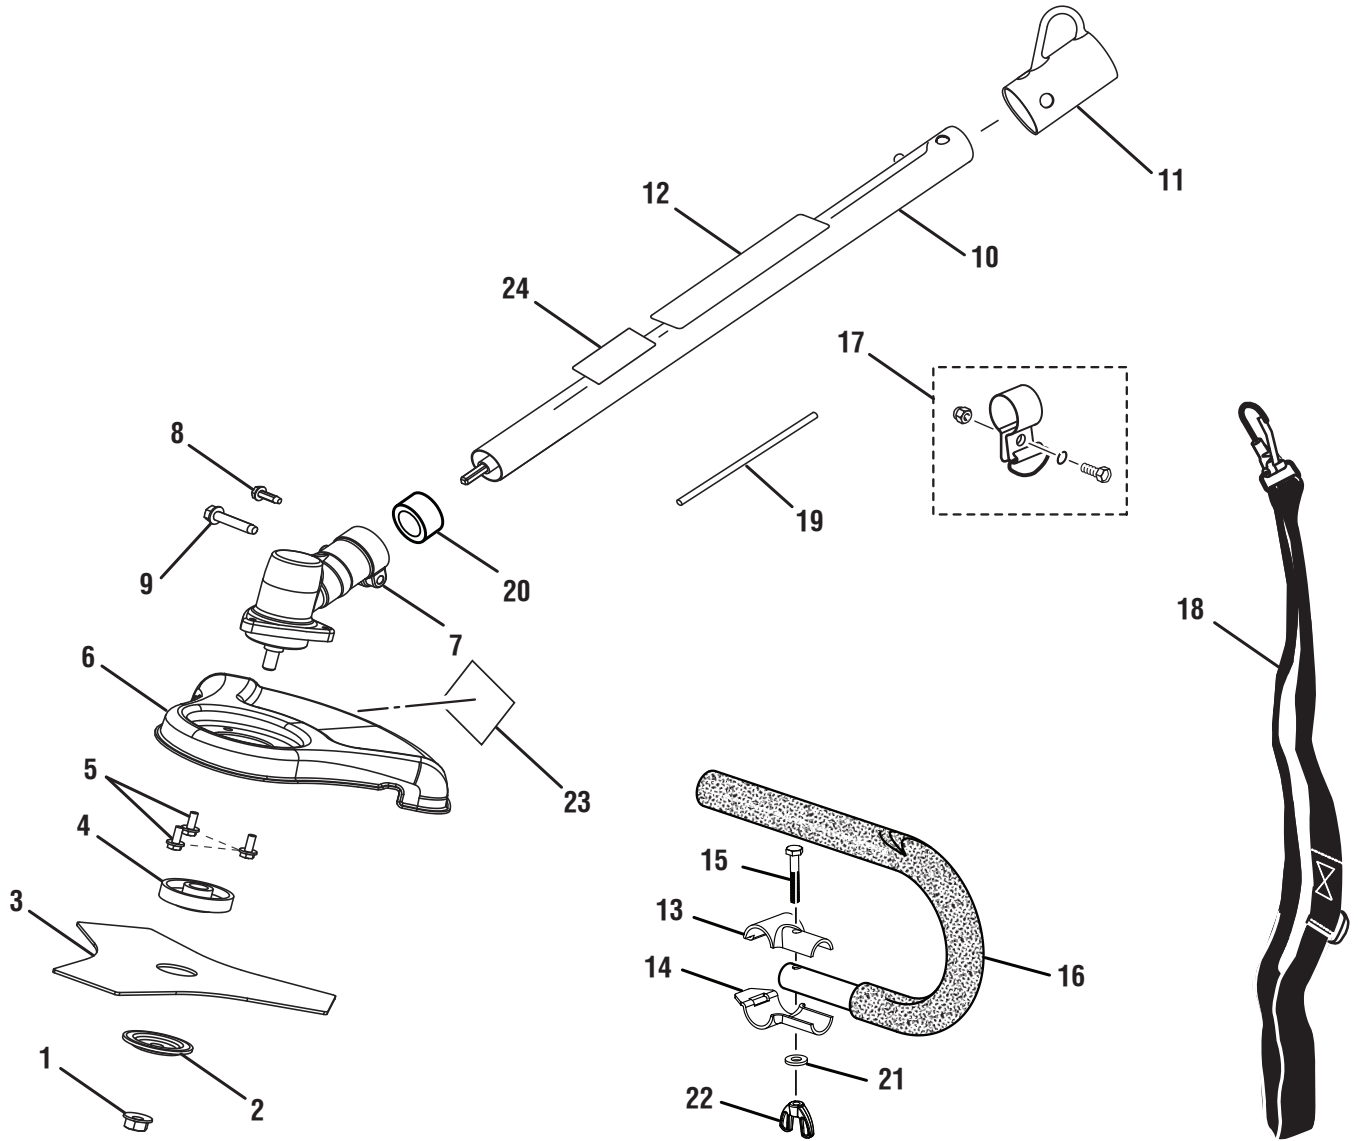

RYOBI
EXPAND-IT BRUSH CUTTER ATTACHMENT
ITEM NO. RYBRC77
MFG. NO. 090109015
REPAIR SHEET

RYOBI EXPAND-IT BRUSH CUTTER ATTACHMENT – ITEM NUMBER RYBRC77

RYOBI EXPAND-IT BRUSH CUTTER ATTACHMENT – ITEM NUMBER RYBRC77

The item number and manufacturing number can be found on a label attached to the unit. Always mention the item number and manufacturing number in all correspondence regarding your **BRUSH CUTTER ATTACHMENT** or when ordering repair parts.

PARTS LIST

KEY NO.	PART NUMBER	DESCRIPTION	QTY
1	678018001	Blade Nut (M8, Left Hand Threads).....	1
2	638017001	Cupped Washer.....	1
3	638006004	Blade (Tri-Arc®)	1
4	678011001	Flanged Washer.....	1
5	660737001	Screw w/Washer (10-24 x 1/2 in., Hex Hd.)	3
6	638120004	Brush Cutter Guard	1
7	308210008	Gear Head Assembly	1
8	660641001	Screw (10-24 x 5/8 in.)	1
9	660642001	Screw (1/4-20 x 1-1/4 in.).....	1
10	308035058	Boom Assembly (Inc. Key Nos. 11-12 and 24).....	1
11	518019002	Hanger Cap	1
12	940657027	Warning Label	1
13	638564001	Top “J” Handle Clamp.....	1
14	638565001	Bottom “J” Handle Clamp.....	1
15	660643001	Bolt (1/4-20 x 1-1/2 in., Hex Hd.)	1
16	308046005	“J” Handle and Grip	1
17	308224001	Strap Hanger	1
18	308487001	Shoulder Harness Assembly	1
19	678020001	Head Locking Tool.....	1
20	518367001	Spacer	1
21	678013001	Washer	1
22	518949001	Wing Nut (1/4-20)	1
23	940705021	Logo Label.....	1
24	940726013	Logo Label.....	1