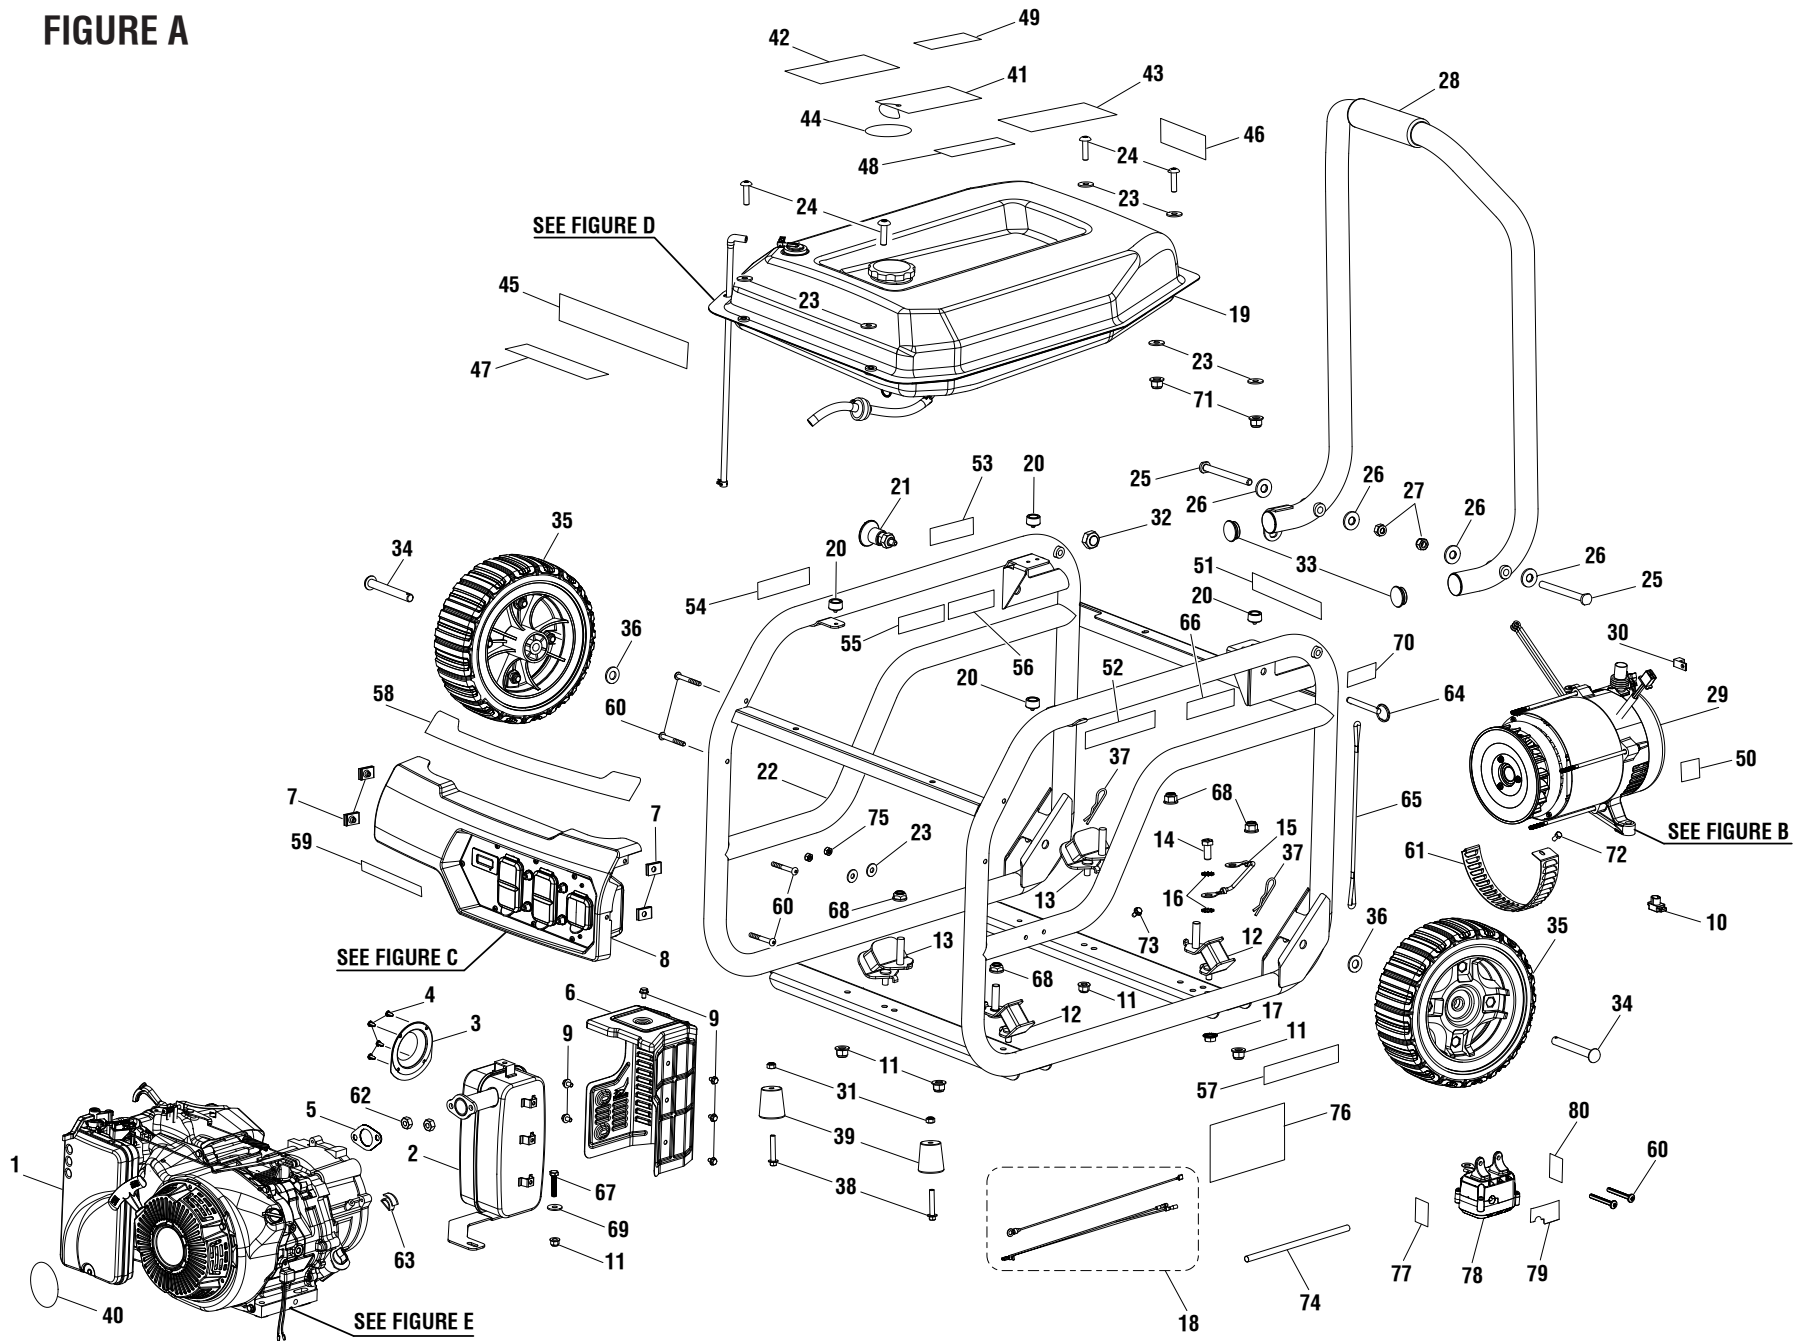

RYOBI GENERATOR - RY906500S

FIGURE A

RYOBI GENERATOR – RY906500S

The model number will be found on a label attached to the engine. Always mention the model number in all correspondence regarding your **GENERATOR** or when ordering replacement parts.

PARTS LIST – FIGURE A

KEY NO.	PART NUMBER	DESCRIPTION	QTY	KEY NO.	PART NUMBER	DESCRIPTION	QTY
1	Note A	Engine (Ducar 420cc)	1	26	638128002	Washer (5/16 in.).....	4
2	309322041	Muffler.....	1	27	678259003	Lock Nut (5/16-18).....	2
3	638147003	Spark Arrester.....	1	28	310224081	Handle Assembly (Inc. Key No. 33)	1
4	661306001	Screw (8-32 x 3/8 in.).....	4	29	310227079	Generator Head Assembly	1
5	678728006	Exhaust Gasket	1	30	638703005	Ground Lug.....	1
6	638497044	Heat Shield	1	31	678774003	Lock Nut (M8).....	2
7	678824004	U-Clip (M6)	4	32	678518002	Lock Nut (1/2-20).....	1
8	See Fig. C	Control Panel Assembly	1	33	519712003	End Cap.....	2
9	660975009	Bolt (M6 x 9 mm, Hex Flange Hd.)	6	34	681866002	Axle Bolt	2
10	570766008	Rubber Wire Protector.....	1	35	308451033	Wheel.....	2
11	678774002	Lock Nut (M8)	5	36	638422004	Washer (M10).....	2
12	679940003	Isolator (Large).....	2	37	678146002	Hitch Pin	2
13	679940005	Isolator (Small).....	2	38	661836007	Bolt (M8 x 45 mm, Hex Flange Hd.)	2
14	661502005	Bolt (5/16-18 X 0.75 in.).....	1	39	562856010	Foot	2
15	290404001	Ground Wire Assembly.....	1	40	940633049	Recoil Label.....	1
16	638704001	Star Washer (5/16 in.)	2	41	940971087	Notice Hang-tag	1
17	678145002	Flange Nut (5/16-18).....	1	42	940654254	Warning Label.....	1
18	290435031	Wire Harness	1	43	940515016	CPSC Label.....	1
19	310711180	Fuel System.....	1	44	940872022	Fuel Stabilizer Label	1
20	570712006	Handle Bumper.....	4	45	940705327	Logo Label.....	1
21	308910008	Quick Release Pin (Inc Key No. 32).....	1	46	940947025	Combustion Warning Label.....	1
22	308581082	Carrier Assembly	1	47	940617154	Start Label	1
23	638387002	Washer (1/4 in., Type A).....	8	48	940872024	Fuel Stabilizer Label (SP/FR).....	1
24	660901003	Screw (1/4-20 x 1 in., T30 Torx Hd.).....	4	49	940872003	E85 Label.....	1
25	678522027	Handle Pivot Bolt.....	2				

NOTE A: Techtronic Industries Power Equipment, Inc., Will not provide complete engines as replacement parts. Engines are covered through the engine manufacturer's warranty. Consult the accompanying engine manual or contact our service department for assistance.