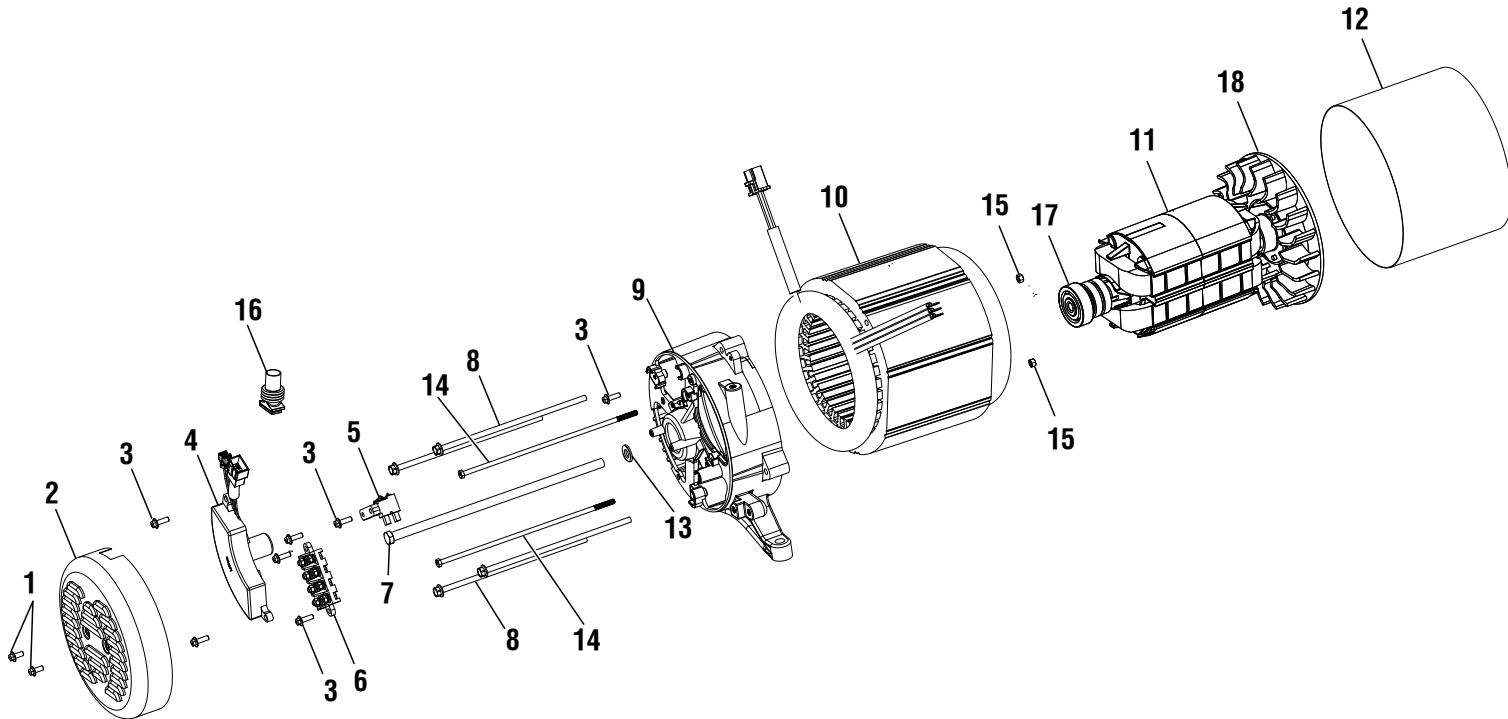

FIGURE B

KEY NO.	PART NUMBER	DESCRIPTION	QTY	KEY NO.	PART NUMBER	DESCRIPTION	QTY
1	660938025	Bolt (M5 x 12 mm, Hex Flange Hd.)	2	10	310772016	Stator Assembly	1
2	678296002	Brush Cover	1	11	310771017	Rotor Assembly	1
3	660938024	Bolt (M5 x 16 mm, Hex Flange Hd.)	7	12	638545004	Wrapper	1
4	290440010	Automatic Voltage Regulator	1	13	638678012	Rotor Washer	1
5	290441006	Brush Assembly	1	14	660938023	Bolt (M6 x 224 mm)	2
6	290602006	Terminal Block	1	15	690840003	Nut (M5)	2
7	661557019	Rotor Bolt (M10 x 272 mm)	1	16	570766004	Rubber Boot	1
8	660869009	Stator Bolt (M6 x 187 mm)	4	17	681963001	Ball Bearing (190 mm)	1
9	678289008	Bearing Housing	1	18	310757004	Fan	1