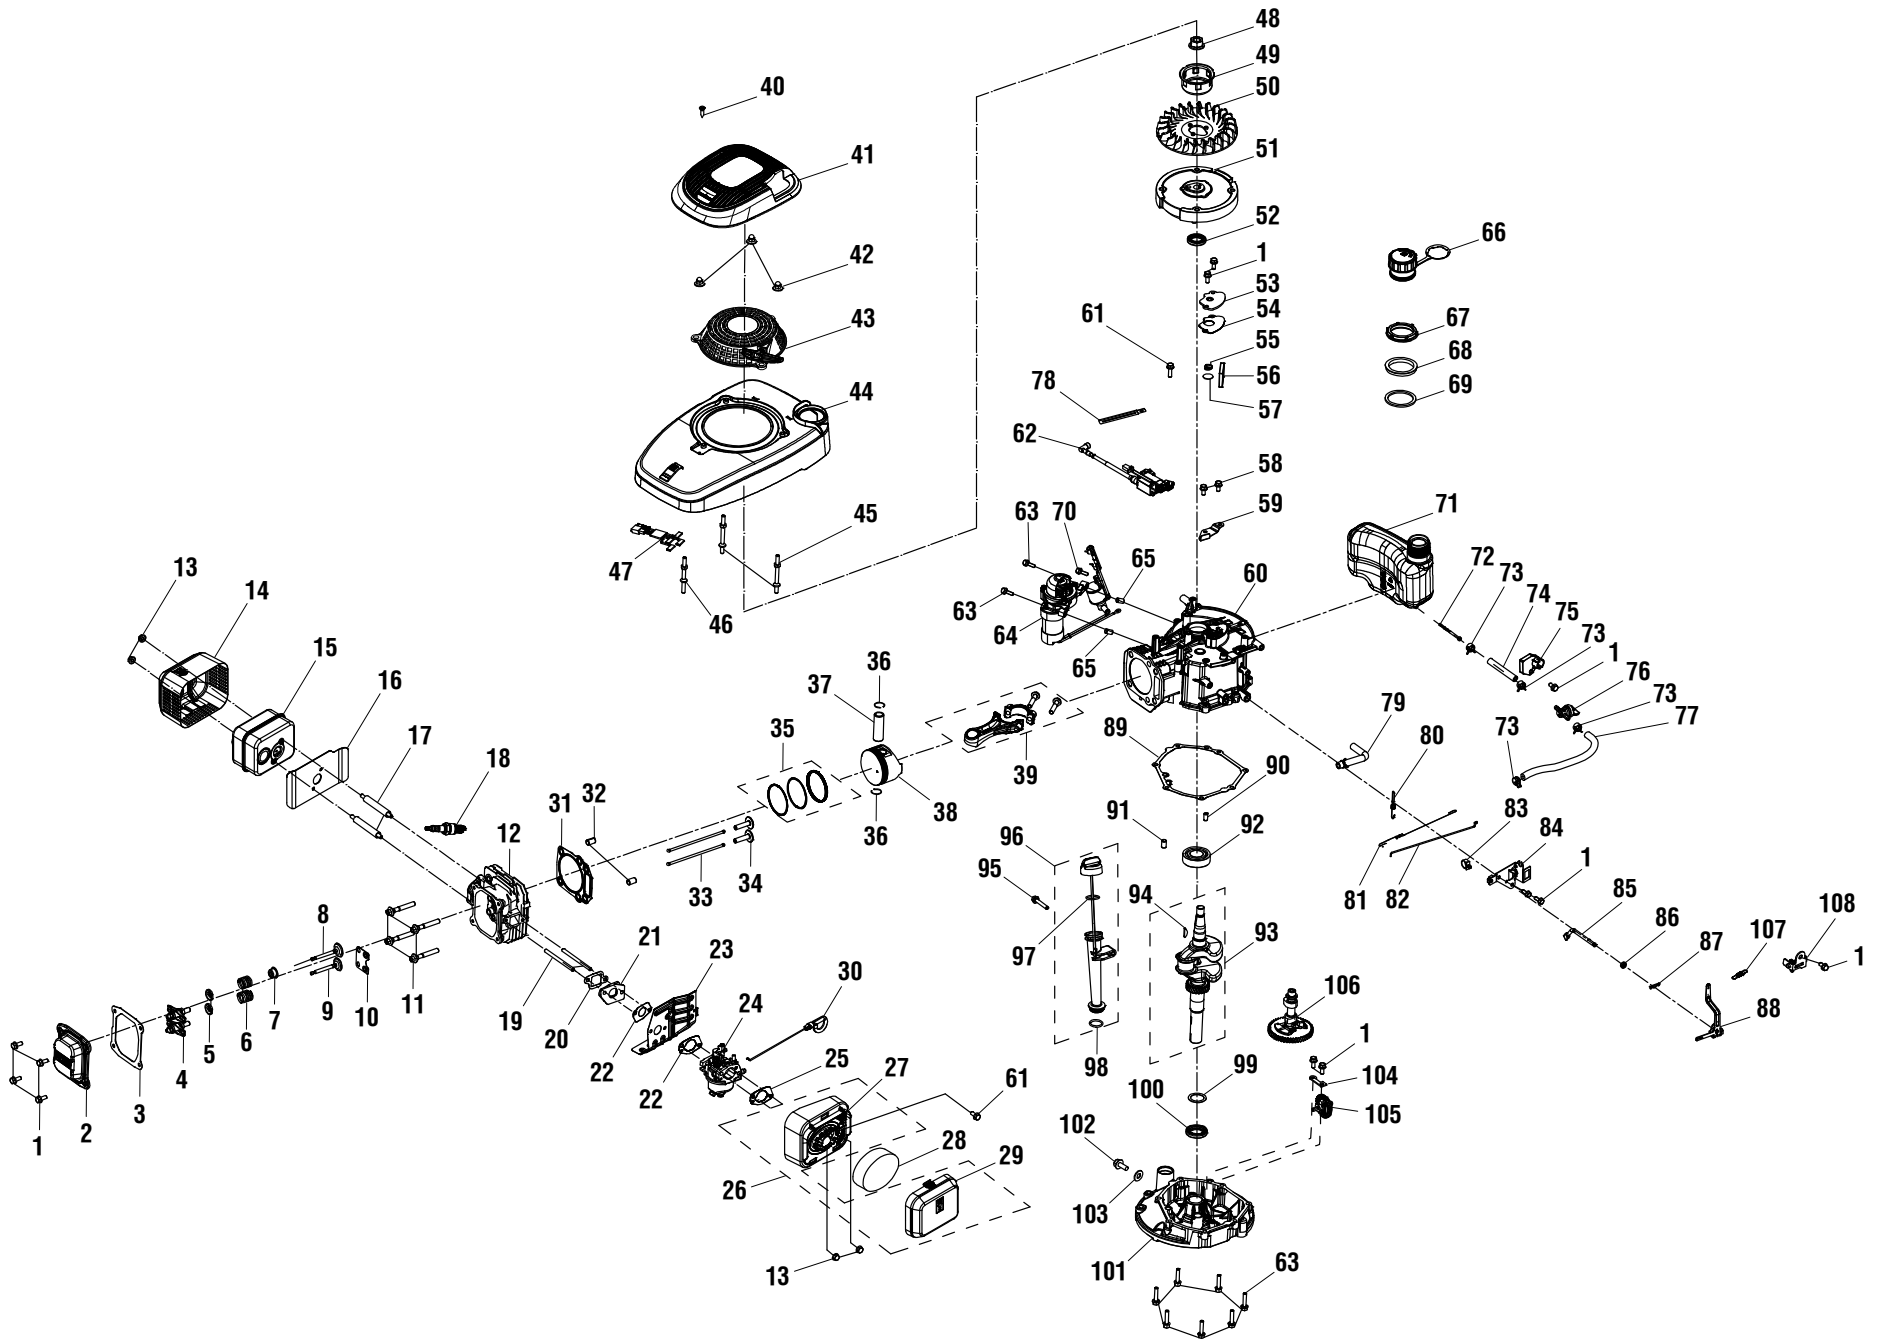

RYOBI PRESSURE WASHER – ITEM NO. RY803111

RYOBI PRESSURE WASHER – ITEM NO. RY803111

The item and manufacturing numbers will be found on a label attached to the engine plate. Always mention the item and manufacturing numbers in all correspondence regarding your **PRESSURE WASHER** or when ordering replacement parts.