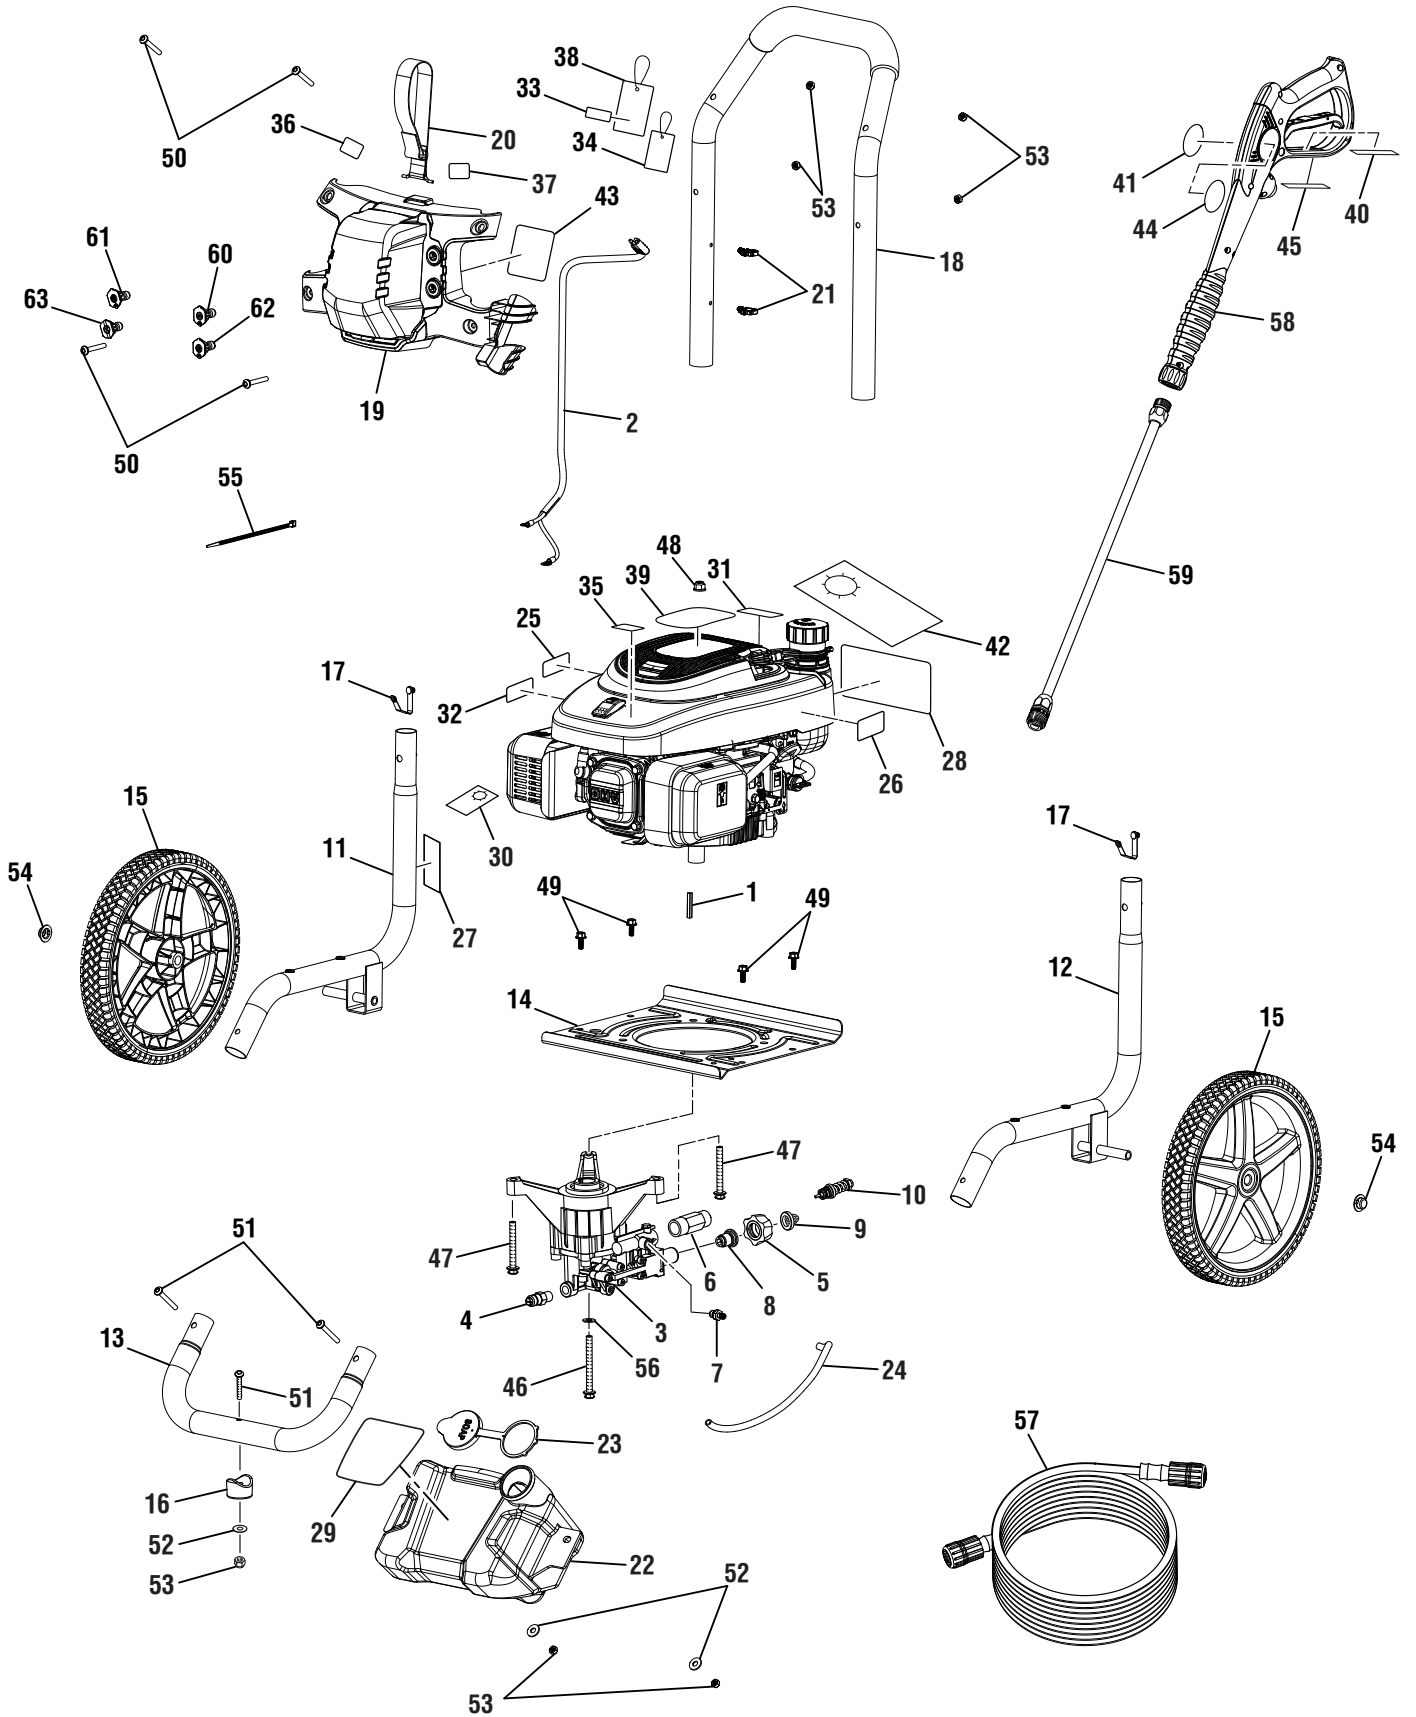

RYOBI PRESSURE WASHER – ITEM NO. RY803111

The model number will be found on a label attached to the engine plate. Always mention the model number in all correspondence regarding your **PRESSURE WASHER** or when ordering replacement parts.