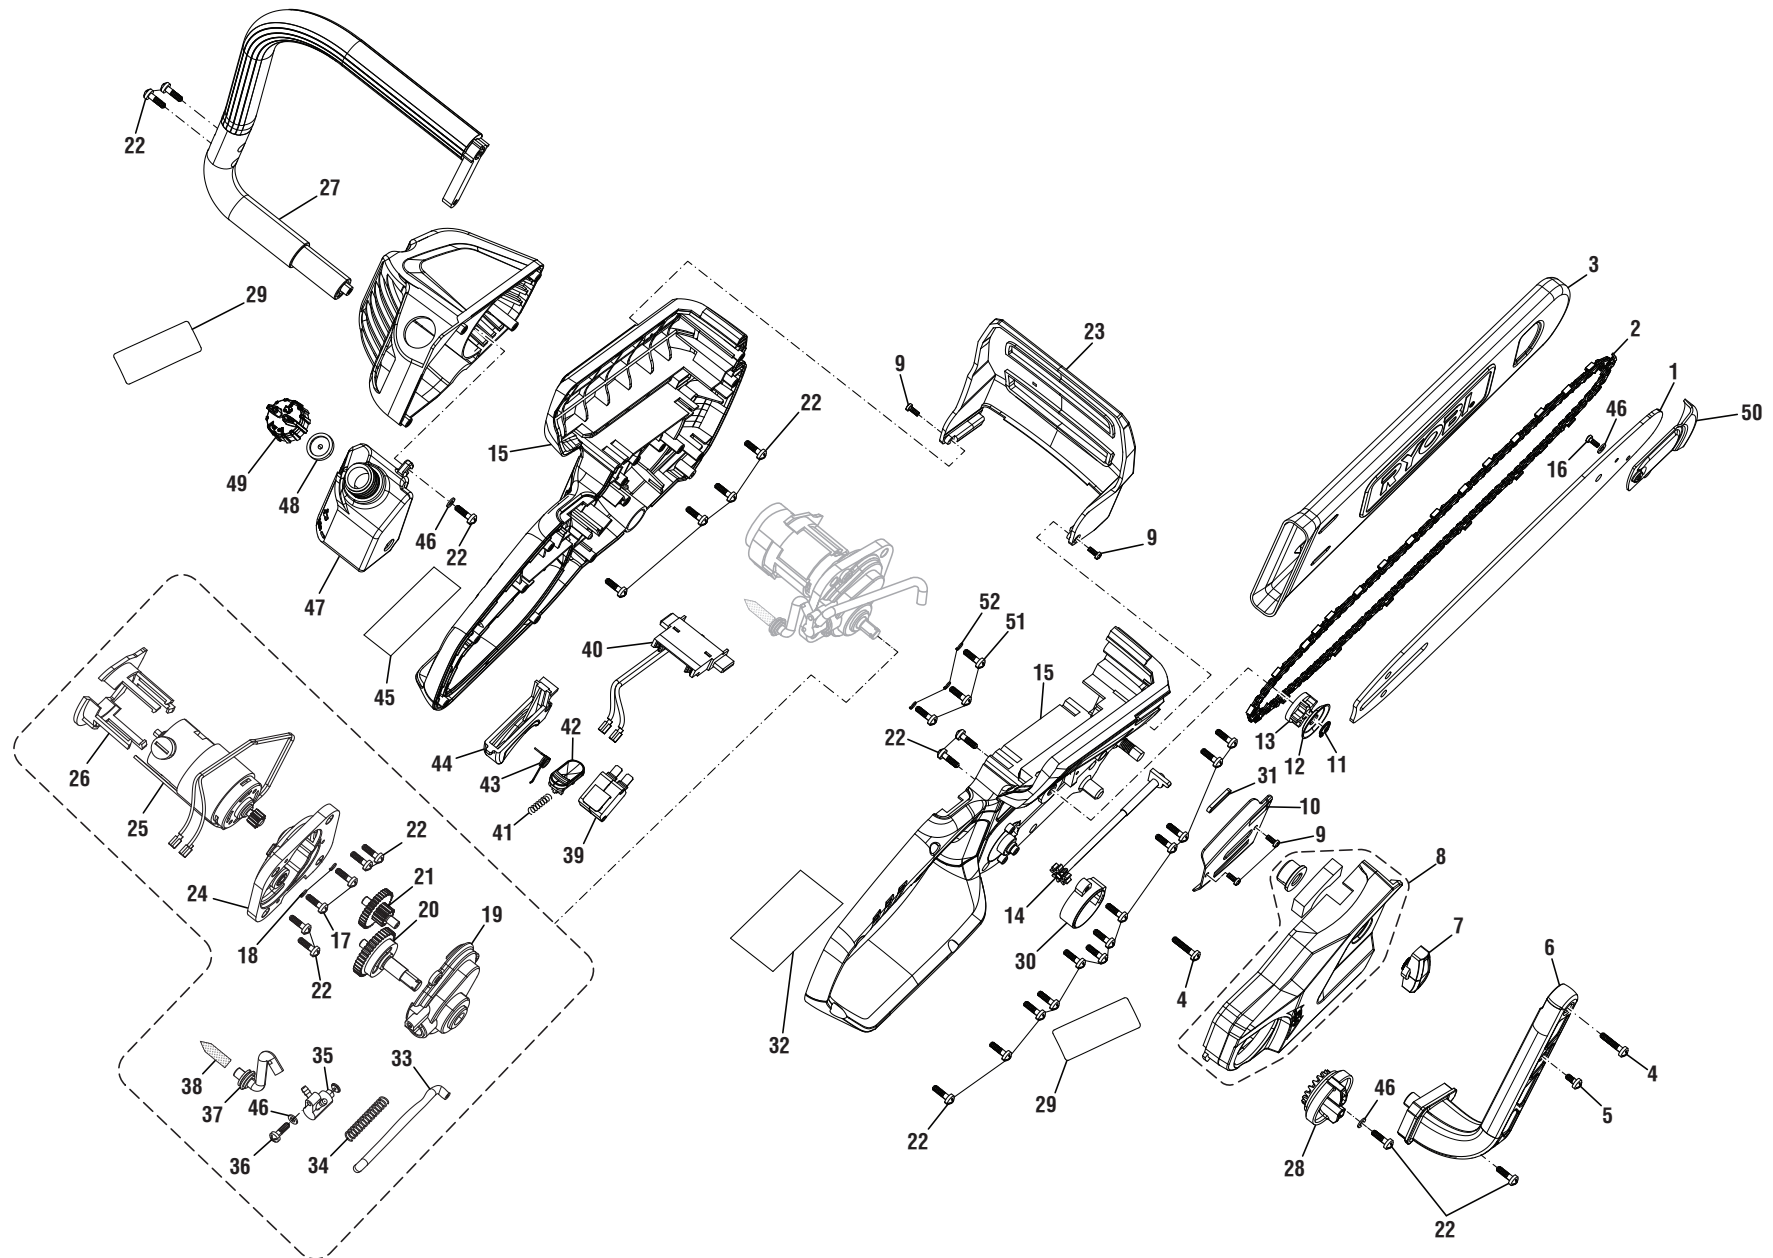

RYOBI ELECTRIC CHAIN SAW – MODEL NUMBER RY40500

RYOBI ELECTRIC CHAIN SAW – MODEL NUMBER RY40500

The model number will be found on a label attached to the motor housing. Always mention the model number in all correspondence regarding your **CHAIN SAW** or when ordering repair parts.