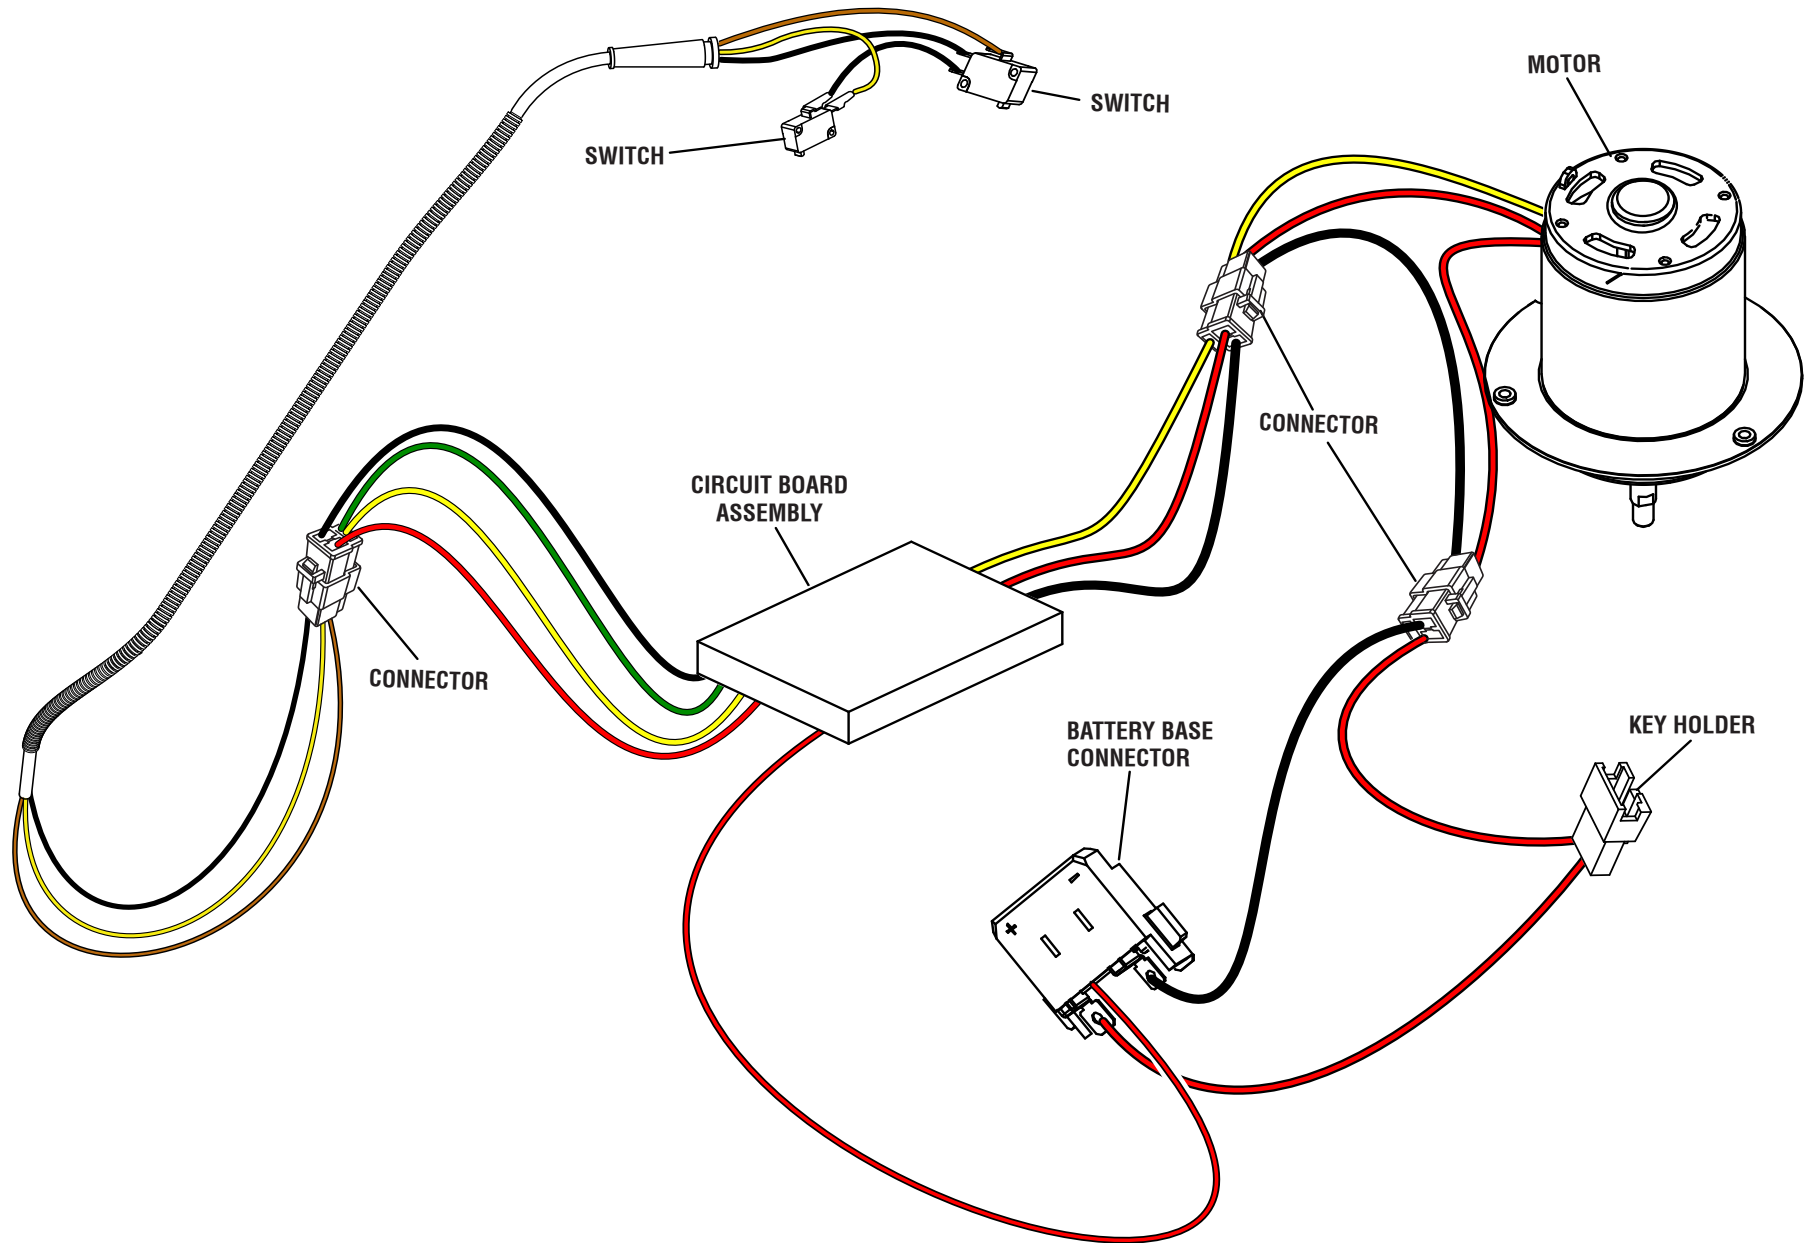

RYOBI RY40104 40 VOLT LAWN MOWER

The model number will be found on a label attached to the deck. Always mention the model number in all correspondence regarding your **LAWN MOWER** or when ordering replacement parts.

PARTS LIST (Continued)

Key Part No. Number	Description	Qty	Key Part No. Number	Description	Qty
57	660722002 Bolt (M6 x 26 mm, Hex Hd.)	3	84	661189003 Screw (M4 x 18 mm, T20 Torx Pan Hd.)	12
58	639120001 Motor Shaft Bushing	1	85	639186001 Rear Lift Rod	1
59	311280001 Start Key	1	86	526924001 Height Adjustment Handle	1
60	526855001 Battery Cover	1	87	664021001 Screw (M3 x 9 mm, Flat Hd.)	2
61	679074001 Torsion Spring (Battery Door)	1	88	639204001 Height Adjustment Lever	1
62	660713001 Screw (M5 x 16 mm, Pan Hd.)	2	89	679992001 Torsion Spring (Height Adjustment)	1
63	679073001 Compression Spring	1	90	639203001 Height Adjustment Bracket	1
64	679988001 Spring Pin	4	91	639122001 Axle (Height Adjustment)	1
65	526904001 Latch	4	92	639125001 Pressure Plate (Height Adjustment)	2
66	661865001 Quick Lock Press	4	93	694052001 Retention Spring	1
67	526977001 Grass Protector (Right)	1	94	639185001 Front Lift Rod	1
68	526976001 Grass Protector (Left)	1	95	679075001 Blade Nut (M10 x 1.25, Hex Flange Hd.)	1
69	940851116 Cut Diameter Label (Left)	1	96	639118001 Blade Retainer	1
70	639113003 Washer (OD20 x ID13 x 1t)	4	97	526920001 Spacer	1
71	526980001 Mulching Plug	1	98	639180003 Blade (16 in.)	1
72	525668001 Rear Cover	1	99	526876001 Wheel Cover	4
73	311253001 Front Wheel w/Bearing & Cap (6 in., Inc. Key No. 99) ...	2	100	660024061 Screw (M4 x 14mm, T20 Torx Pan Hd.)	4
74	528595001 Rear Skirt	1	Not Shown:		
75	940705179 Ryobi Logo Label (Front)	1	OP4026	40V Lithium-ion Battery Pack	
76	311739001 Rear Wheel w/Bearing & Cap (8 in., Inc. Key No. 99)	2	OP4015	40V Lithium-ion Battery Pack	
77	636378001 Rear Wheel Axle	1	OP4040	40V Lithium-ion Battery Pack	
78	678279004 Cotter Pin (2.5)	8	OP4050	40V Lithium-ion Battery Pack	
79	639013001 Washer (OD18 x ID8.4 x 1t)	3	OP400	40V Battery Charger	
80	941641001 Cut Finger Label	1	OP401	40V Battery Charger	
81	526921001 Blade Holder	1	991000690	Operator's Manual	
82	639116001 Axle Pressure Plate	6	9-27-18		
83	526922001 Base (Lock Handle)	2	(Rev:05)		

RYOBI RY40104 40 VOLT LAWN MOWER

WIRING DIAGRAM