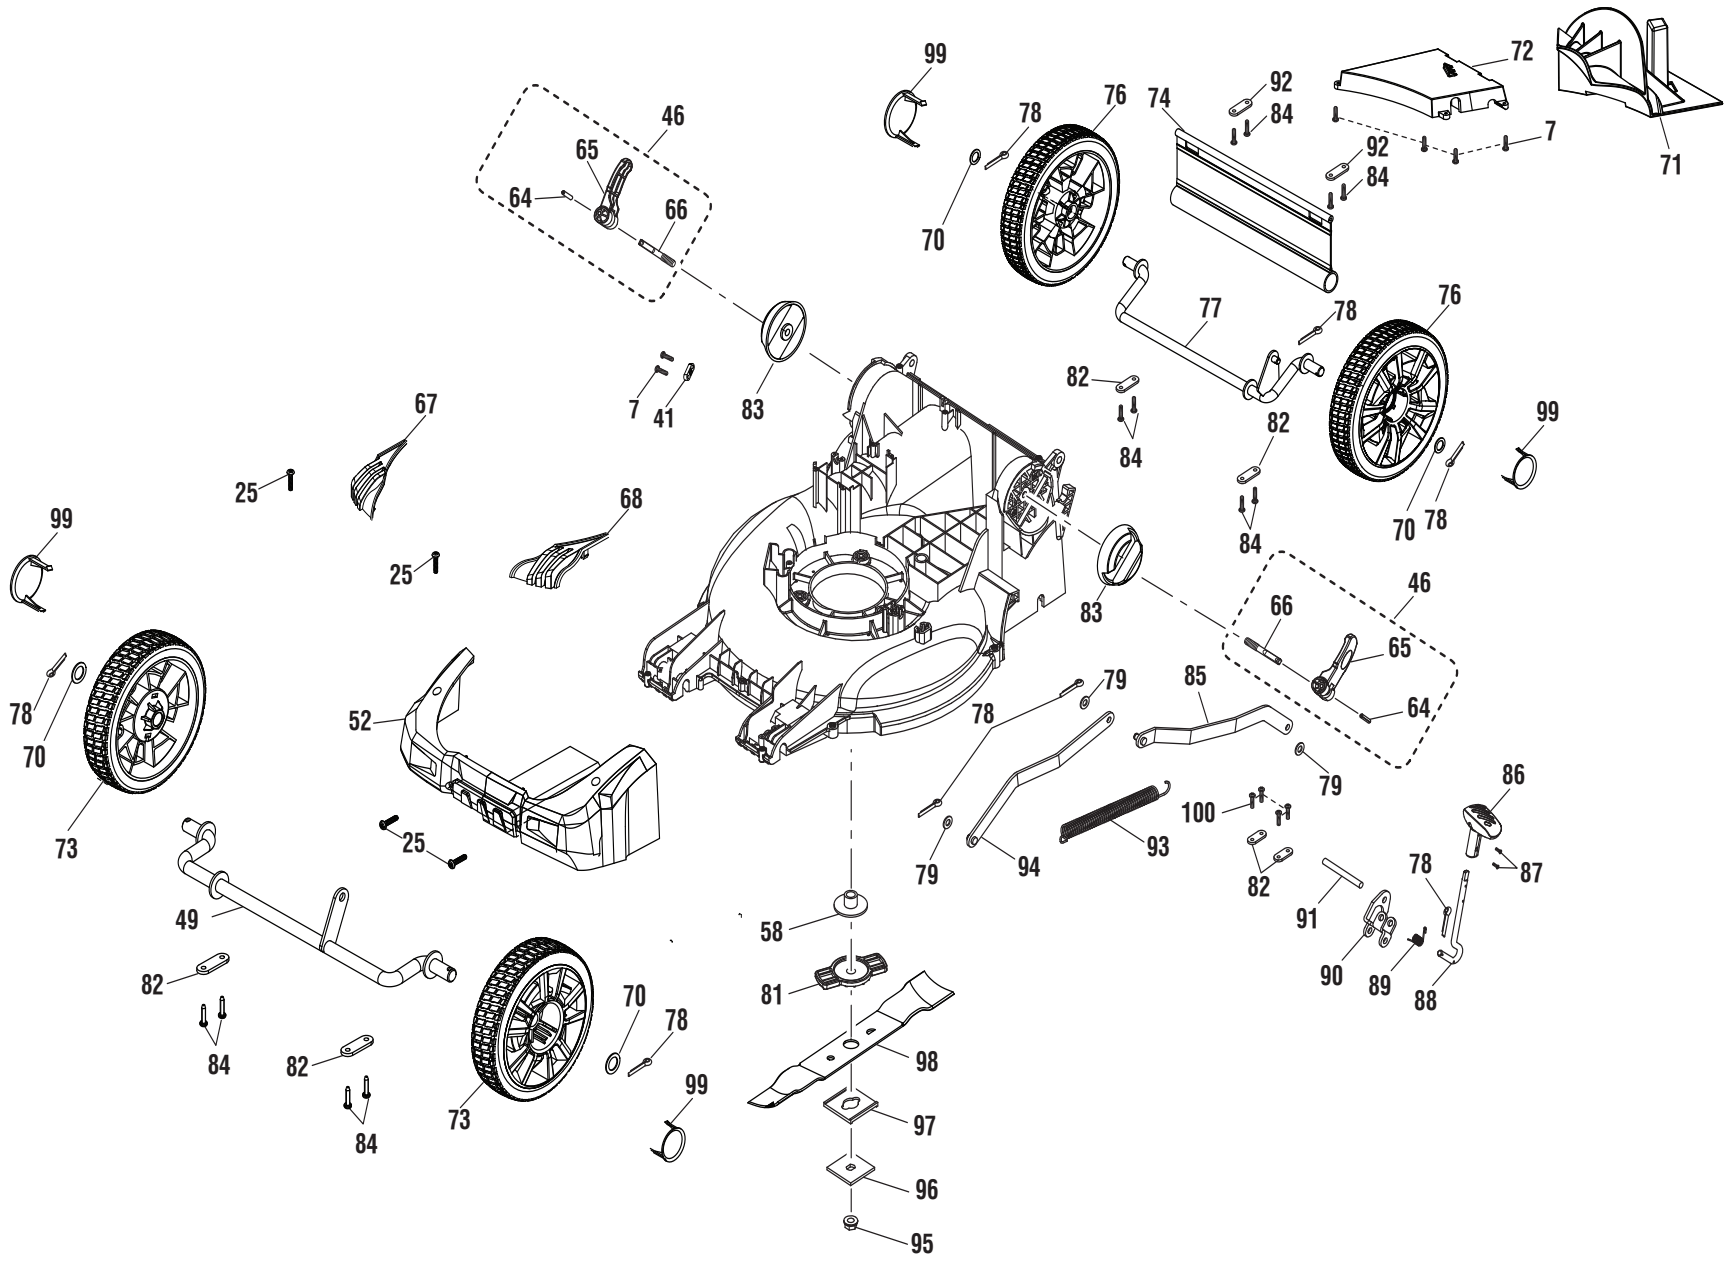

**RYOBI  
40 VOLT LAWN MOWER  
ITEM NO. RY40104  
MANUFACTURING NO. 107928023  
REPAIR SHEET**

**Techtronic Industries Power Equipment**

1428 Pearman Dairy Road, Anderson, SC 29625

Phone 1-800-860-4050

[www.ryobitools.com](http://www.ryobitools.com)

## RYOBI RY40104 40 VOLT LAWN MOWER

The model number will be found on a label attached to the deck. Always mention the model number in all correspondence regarding your **LAWN MOWER** or when ordering replacement parts.