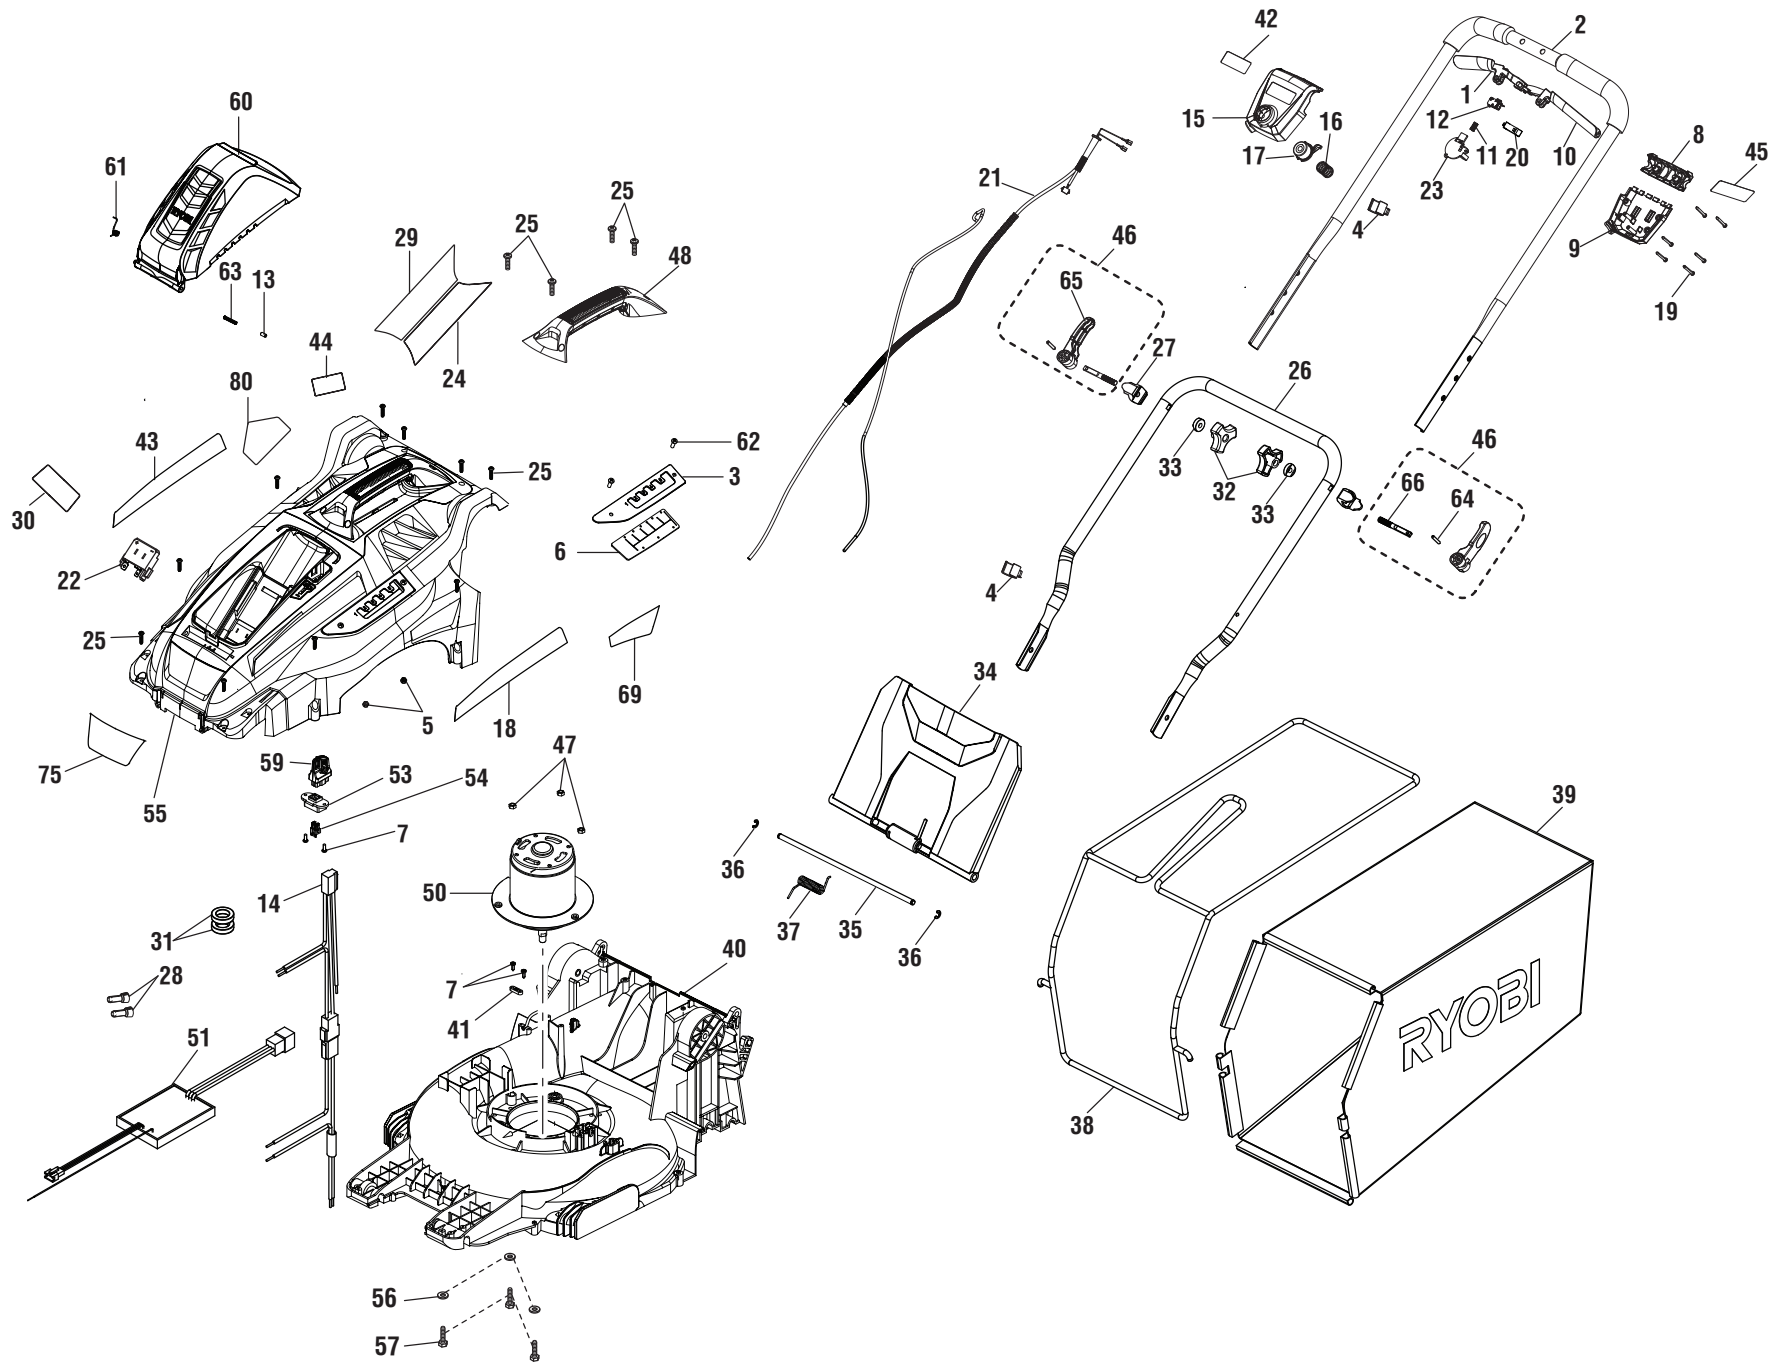

RYOBI RY40104 40 VOLT LAWN MOWER