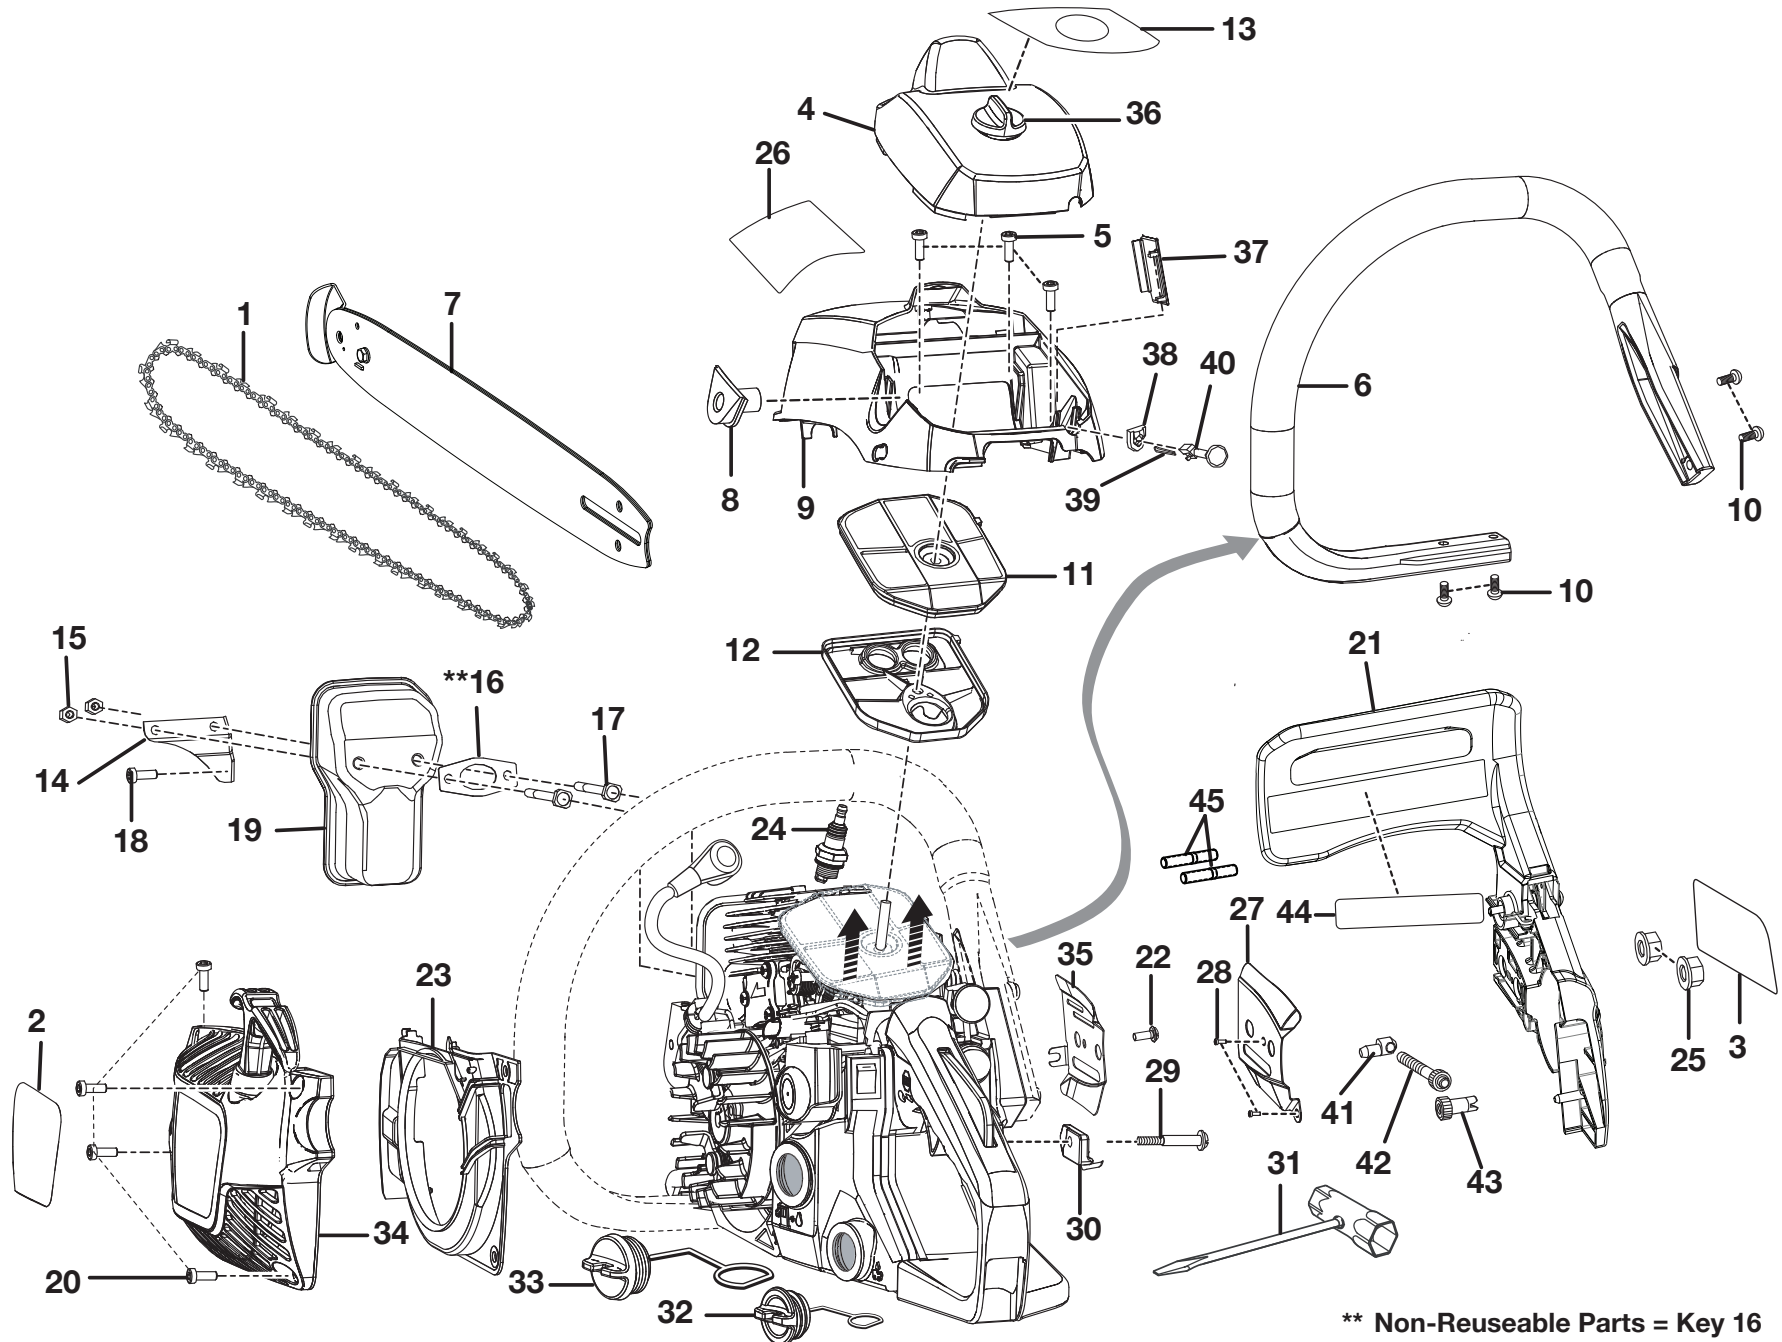

RYOBI 37cc CHAIN SAW – MODEL NUMBERS RY3714 & RY3716

** Non-Reuseable Parts = Key 16

RYOBI 37cc CHAIN SAW – MODEL NUMBERS RY3714 & RY3716

The model number will be found on a label attached to the rear handle assembly. Always mention the model number in all correspondence regarding your **CHAIN SAW** or when ordering repair parts.

PARTS LIST

KEY NO.	PART NUMBER	DESCRIPTION	QTY	KEY NO.	PART NUMBER	DESCRIPTION	QTY
1	901212004	14 in. Chain (RY3714, 52 Drive Link).....	1	25	678339003	Flange Nut (5/16-18)	2
	901361002	16 in. Chain (RY3716, 56 Drive Link).....	1	26	940851095	Warning Label	1
2	940705304	Recoil Housing Label (RY3714).....	1	27	638298001	Outer Guide Plate.....	1
	940705320	Recoil Housing Label (RY3716).....	1	28	660922001	Screw (M4 x 12mm, T20 Torx Hd.).....	2
3	940705305	Clutch Cover Label.....	1	29	T660931001	Screw (M5 x 33 mm, T25 Torx Hd.).....	1
4	518418006	Air Cleaner Cover	1	30	631035004	Chain Guide	1
5	660918001	Screw (M5 x 19 mm, T25 Torx Hd.).....	3	31	631055005	Combination Wrench	1
6	518691001	Front Handle.....	1	32	308612006	Oil Cap Assembly.....	1
7	311482001	14 in. Guide Bar Assembly (RY3714)	1	33	308611005	Fuel Cap Assembly	1
	311482002	16 in. Guide Bar Assembly (RY3716)	1	34	308542008	Starter Housing Assembly	1
8	518427002	Grommet (Idle Adjust)	1	35	638309003	Inner Guide Plate	1
9	518425006	Cylinder Cover.....	1	36	518419004	Knob Cover	1
10	660918002	Screw (M5 x 27 mm, T25 Torx Hd.).....	4	37	518426001	Cylinder Cap.....	1
11	518423002	Air Cleaner (Upper).....	1	38	518416001	Choke Rod Grommet	1
12	518421002	Air Cleaner (Lower).....	1	39	631034001	Pin	1
13	940657181	Starting Label (RY3714).....	1	40	518415004	Choke Rod	1
	940657191	Starting Label (RY3716).....	1	41	678327001	Adjusting Nut.....	1
14	638293004	Muffler Bracket.....	1	42	610623001	Adjusting Screw	1
15	678311001	Nut (Muffler).....	2	43	610624001	Adjusting Gear.....	1
16	901380001	** Gasket (Muffler).....	1	44	940851096	Chain Brake Label.....	1
17	660915001	Bolt (Muffler, M5 x 62 mm)	2	45	660503006	Bar Stud (5/16-18 x 23.5 mm / 5/16-18 x 18 mm).....	2
18	660917002	Screw (M5 x 14 mm, T25 Torx Hd.).....	1		Not shown:		
19	309377002	Muffler	1		580438012	14 in. Scabbard (RY3714)	
20	660637001	Screw (10-14 x 22 mm, T25 Torx Truss Hd.).....	4		580699012	16 in. Scabbard (RY3716)	
21	311466001	Clutch Cover Assembly.....	1		308552005	Carrying Case	
22	660916001	Screw (M4 x 10 mm, T20 Torx Hd.).....	1		991000499	Operator's Manual (960087109)	
23	518440002	Baffle	1		4-27-18		
24	870174005	Spark Plug (Bosch WSR6F)	1		(Rev:01)		
	870174002	Spark Plug (Torch L7RTC).....	1				

** Non-Reusable Parts = Key 16