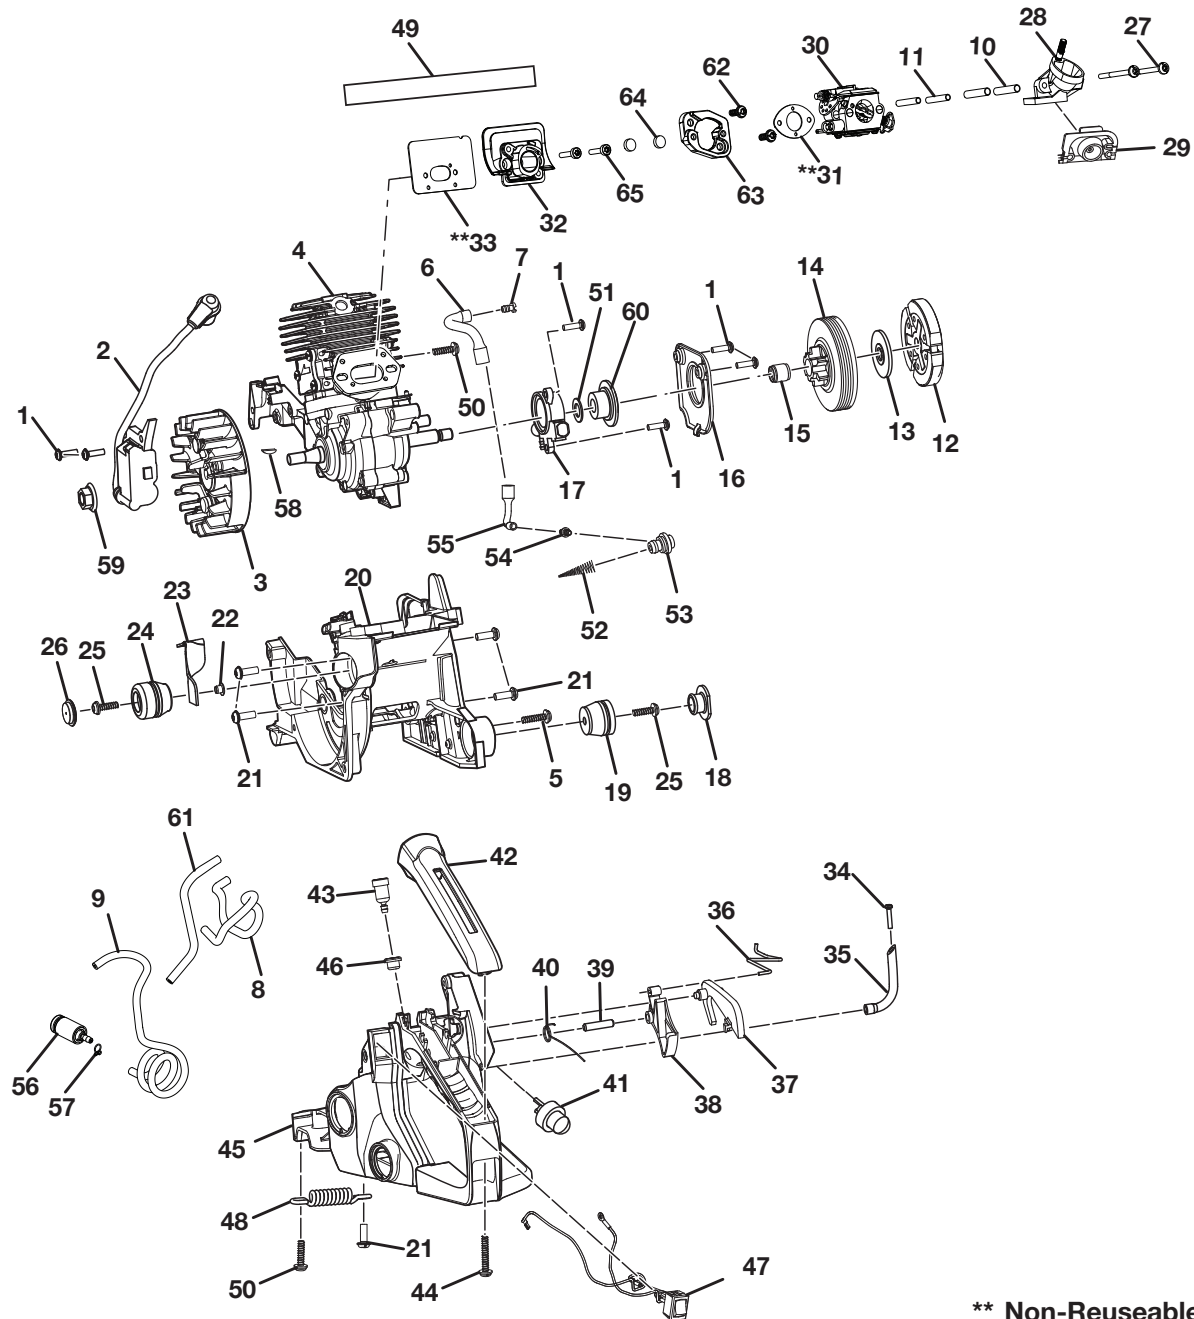

RYOBI 37cc CHAIN SAW – MODEL NUMBERS RY3714 & RY3716

** Non-Reuseable Parts = Keys 31 and 33

RYOBI 37cc CHAIN SAW – MODEL NUMBERS RY3714 & RY3716

The model number will be found on a label attached to the rear handle assembly. Always mention the model number in all correspondence regarding your **CHAIN SAW** or when ordering repair parts.

PARTS LIST

KEY NO.	PART NUMBER	DESCRIPTION	QTY	KEY NO.	PART NUMBER	DESCRIPTION	QTY
1	660916003	Screw (M4 x 14 mm, T20 Torx Hd.).....	6	34	660919001	Screw	1
2	309266001	Ignition Assembly	1	35	561451001	Breather Pipe	1
3	309001001	Flywheel Assembly.....	1	36	638295001	Throttle Rod	1
4	309893004	Short Block (Incl. Key Nos. 1-3, and 58-59)	1	37	518428004	Safety Rock Arm	1
5	660918001	Screw (M5 x 19 mm, T25 Torx Hd.)	1	38	518466004	Throttle Trigger	1
6	563968002	Hose (Oil Pump Outlet)	1	39	638296001	Spring Pin.....	1
7	518411001	Pin (Oil Pump Outlet).....	1	40	678325001	Throttle Spring.....	1
8	570373017	Fuel Hose (Primer Bulb to Tank, 153 mm)	1	41	300780002	Primer Assembly	1
9	562967003	Fuel Hose	1	42	518429001	Grip Cover	1
10	903166002	Fiberglass Sleeve	2	43	308583001	Breather Assembly	1
11	528789002	Plastic Tube (Carburetor Screw, 28 mm).....	2	44	660918002	Screw (M5 x 27 mm, T25 Torx Hd.).....	1
12	310535001	Clutch Assembly	1	45	308550008	Rear Handle Assembly.....	1
13	678313001	Plate for Clutch Assembly.....	1	46	561425001	Breather Grommet	1
14	309418001	Drum.....	1	47	760961003	Stop Switch Assembly	1
15	681933001	Bearing	1	48	678321001	Spring.....	1
16	518414001	Oil Pump Cover.....	1	49	900850003	Foam Seal	1
17	309516001	Oil Pump	1	50	660918004	Screw (M5 x 19 mm, T25 Torx Hd.).....	2
18	518434001	Damper Cap.....	1	51	638289001	Washer (Oil Pump Drive Gear)	1
19	561426001	Damper	1	52	678407001	Cone Spring	1
20	518442006	Engine Case	1	53	561421001	Grommet	1
21	660917002	Screw (M5 x 14 mm, T25 Torx Hd.).....	5	54	518413001	Joint	1
22	678320001	Eyelet.....	1	55	561449001	Rubber Pipe In Oil Pump	1
23	901376001	Stopper	1	56	300759005	Fuel Filter.....	1
24	561428001	Damper.....	1	57	690699001	Fuel Pipe Clip.....	1
25	660918003	Screw (M5 x 16 mm, T25 Torx Hd.)	2	58	690688001	Woodruff Key.....	1
26	518435001	Damper Cap.....	1	59	690689001	Nut.....	1
27	660921004	Bolt (M4 x 45 mm, T25 Torx Hd. Carburetor).....	2	60	518865001	Oil Pump Drive Gear	1
28	518465001	Intake Manifold.....	1	61	570373019	Fuel Hose (Primer Bulb to Carburetor, 160 mm)	1
29	518417001	Throttle Rod Grommet	1	62	662464001	Screw (M5 x 13 mm, T25 Torx Hd.).....	2
30	309376002	Carburetor Assembly	1	63	531333001	Intake Adapter (37cc).....	1
31	901379003	** Gasket.....	1	64	903246001	Foam Pad.....	2
32	518864002	Heat Dam	1	65	662395001	Screw (M4 x 19 mm, T25 Torx Hd.).....	2
33	903037004	** Heat Dam Gasket.....	1				

** Non-Reuseable Parts = Keys 31 and 33