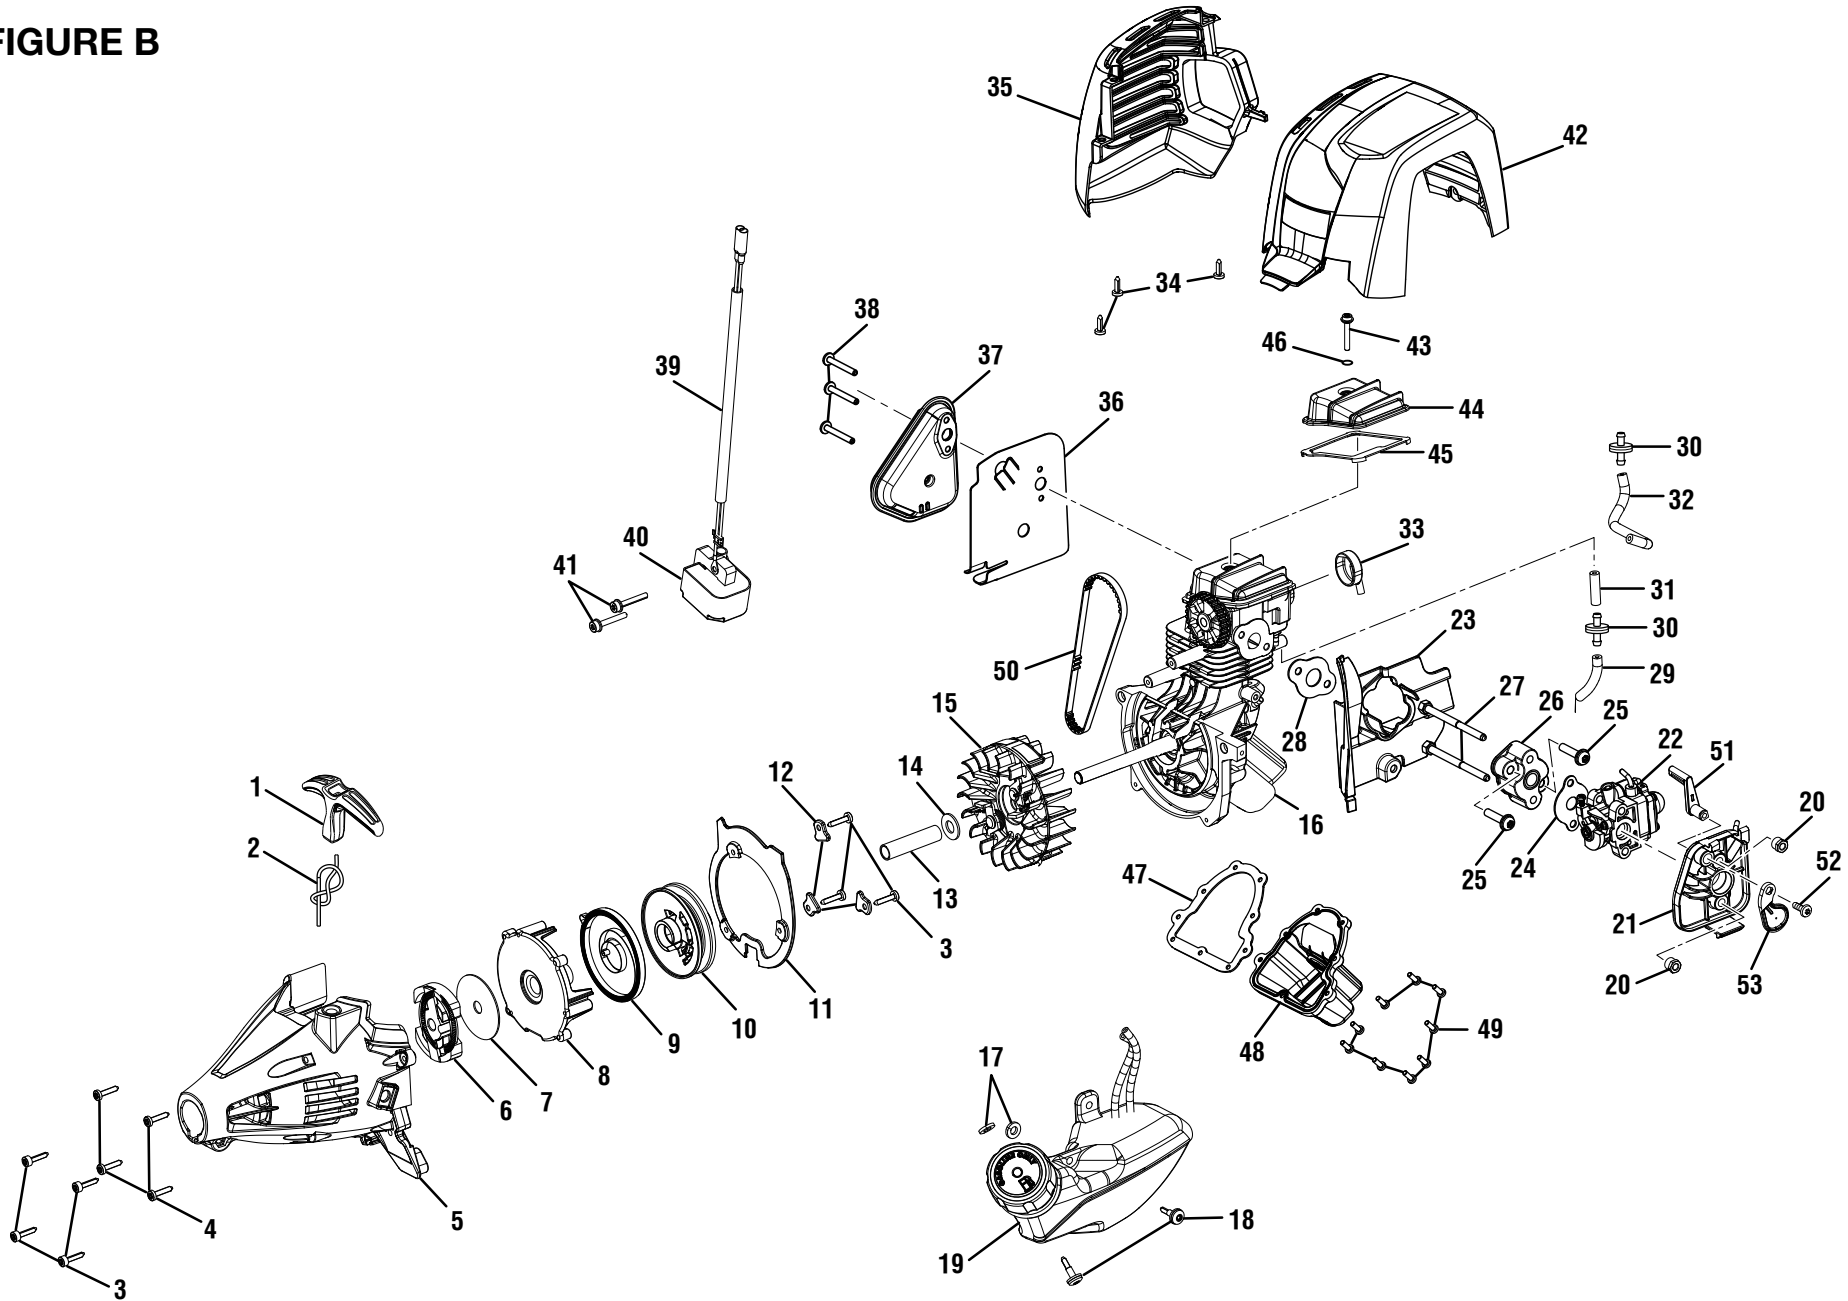

RYOBI 30cc STRING TRIMMERS
MODEL NUMBERS – RY34422, RY34442

FIGURE B

**RYOBI 30cc STRING TRIMMERS
MODEL NUMBERS – RY34422, RY34442**

PARTS LIST (FIGURE B)

KEY NO.	PART NUMBER	DESCRIPTION	QTY	KEY NO.	PART NUMBER	DESCRIPTION	QTY
1	511731004	Starter Grip.....	1	27	661509002	Bolt (M5 x 63 mm).....	2
2	900849002	Starter Rope (42 in).....	1	28	901657002	Heat Dam Gasket.....	1
3	660466001	Screw (M4 x 18 mm).....	7	29	570710002	Breather Hose.....	1
4	660970001	Screw (M4 x 16 mm).....	4	30	308826002	Check Valve.....	2
5	310304001	Starter Housing Assembly.....	1	31	570710003	Breather Hose.....	1
6	300960002	Clutch Assembly.....	1	32	570710004	Breather Hose.....	1
7	638090001	Washer.....	1	33	570401002	Breather Fitting.....	1
8	518994001	Starter Baffle.....	1	34	660466002	Screw (M4 x 12 mm).....	3
9	638033001	Spring & Container.....	1	35	518995001	Muffler Housing.....	1
10	521519001	Starter Pulley.....	1	36	901702001	Muffler Gasket.....	1
11	518996001	Air Dam.....	1	37	309320002	Muffler Assembly.....	1
12	638389001	Pulley Retainer.....	3	38	661143001	Muffler Bolt (M5 x 42 mm).....	3
13	638284002	Spacer Tube.....	1	39	308863022	Electrical Lead Wire Assembly.....	1
14	650017001	Washer.....	1	40	309263002	Ignition Module.....	1
15	309011001	Flywheel Assembly.....	1	41	660968001	Screw (M4 x 19 mm).....	2
16	309921004	Short Block Assembly.....	1	42	518142002	Top Cover.....	1
17	638576001	Washer.....	2	43	660780002	Screw (M4 x 27 mm Total, w/14 mm Threaded) ...	1
18	660970008	Screw (M4).....	3	44	638692001	Cam Cover.....	1
19	310585004	Fuel Tank & Cap Assembly (Incl. Key Nos. 17-18).....	1	45	901705001	Gasket.....	1
20	678868001	Hex Nut (M5 x 0.8).....	2	46	570400002	O-Ring.....	1
21	308398004	Air Filter Base.....	1	47	570709002	Gasket.....	1
22	309370002	Carburetor Assembly.....	1	48	518924002	Oil Pan.....	1
23	521401002	Air Baffle.....	1	49	660925003	Screw (M4 x 12 mm).....	9
24	900809009	Carburetor Gasket.....	1	50	901656002	Timing Belt.....	1
25	660629003	Screw (M5 x 23 mm).....	2	51	521609001	Choke Lever.....	1
26	521400001	Heat Dam.....	1	52	660345001	Screw (M4 x 12 mm).....	1
				53	521608001	Choke Plate.....	1