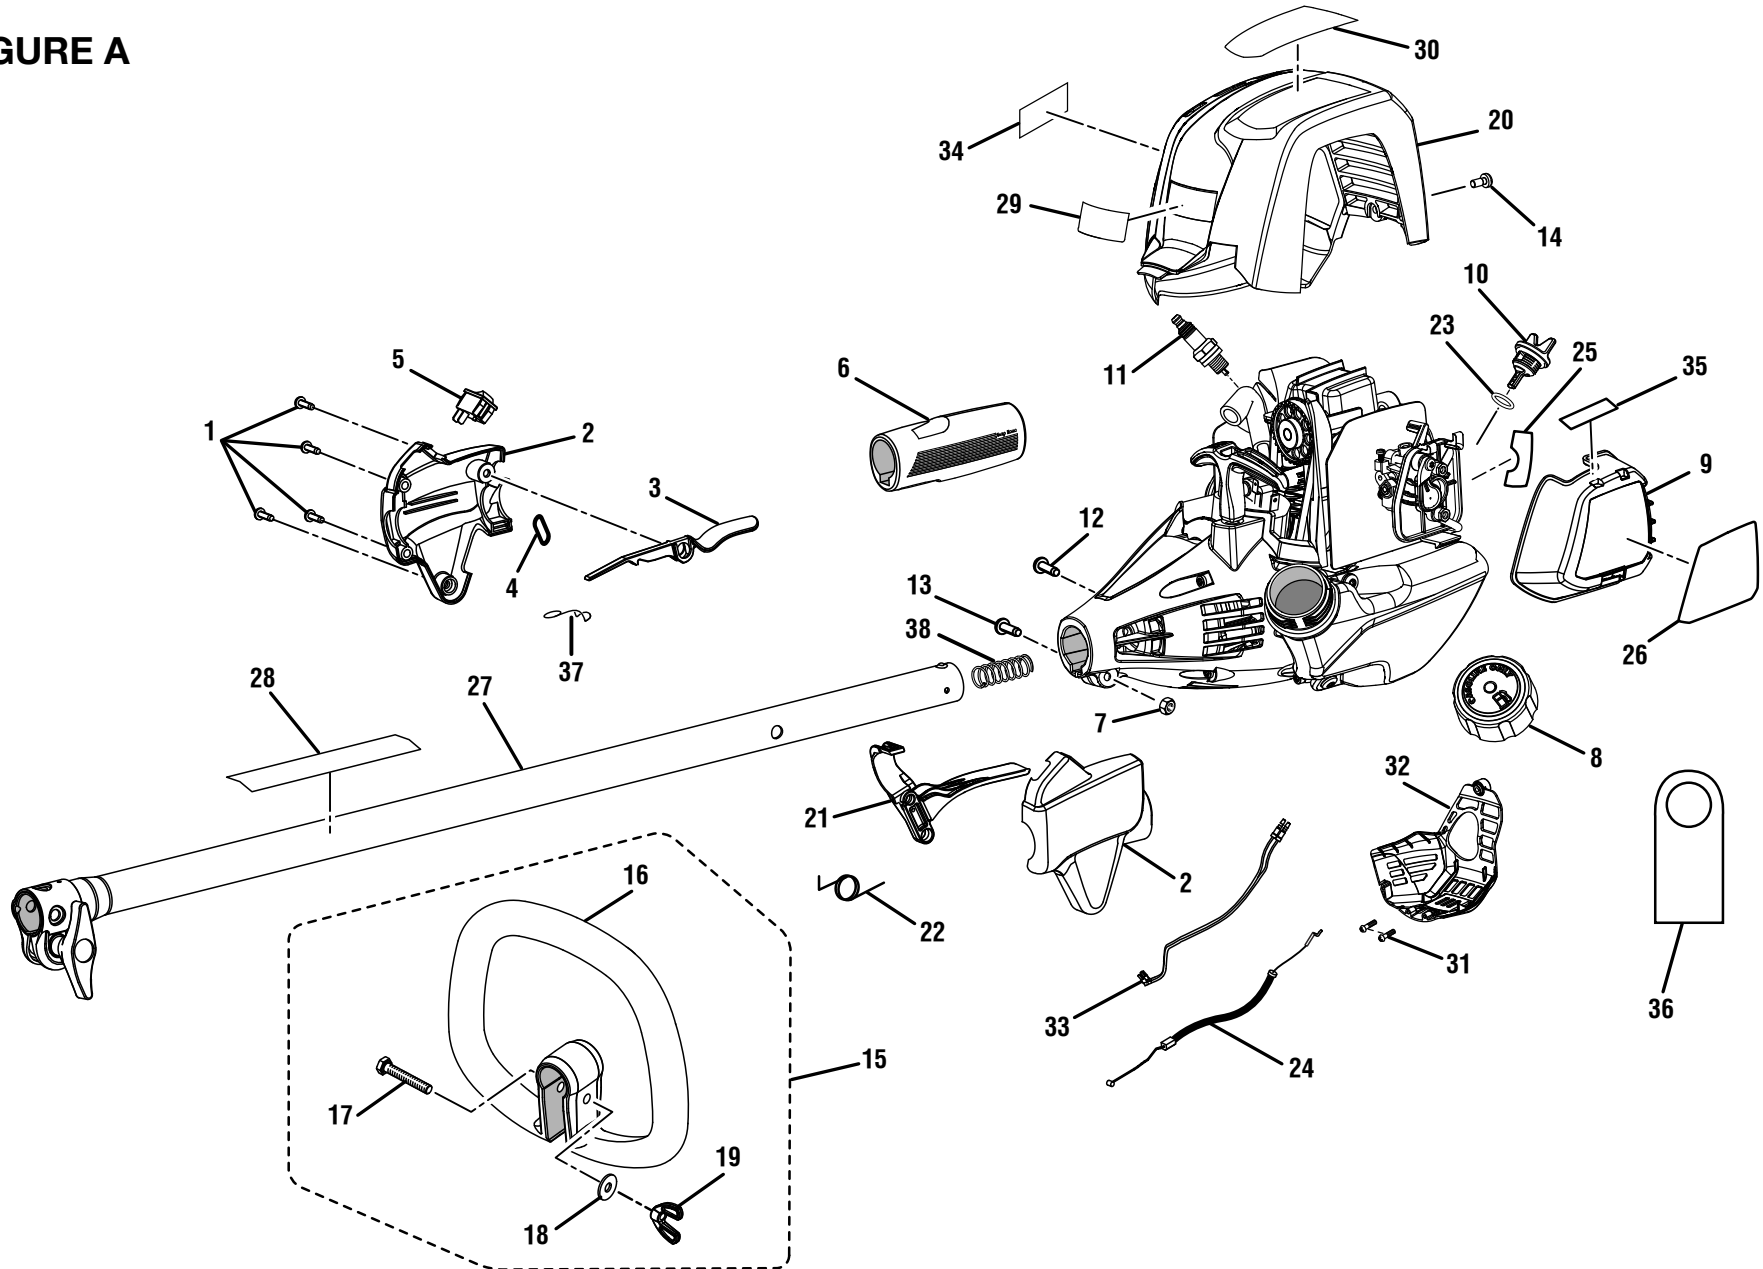

RYOBI 30cc STRING TRIMMERS
MODEL NUMBERS – RY34422, RY34442

FIGURE A

**RYOBI 30cc STRING TRIMMERS
MODEL NUMBERS – RY34422, RY34442**

PARTS LIST (FIGURE A)

KEY NO.	PART NUMBER	DESCRIPTION	QTY	KEY NO.	PART NUMBER	DESCRIPTION	QTY
1	660563002	Screw (M4 x 20 mm).....	4	22	690694002	Throttle Trigger Spring	1
2	120950026	Control Handle Assembly	1	23	570400001	O-Ring	1
3	518695002	Trigger Lock	1	24	308842007	Throttle Cable	1
4	638431001	Strap Hanger	1	25	940680023	Hot Surface Label	1
5	760700002	Switch (Momentary Contact).....	1	26	940734067	Starting Label.....	1
6	570234002	Rear Handle	1	27	120950028	Upper Boom Assembly (Incl. Key No. 28)	1
7	678029002	Hex Nut (M6.3 x 1).....	1	28	940657034	Warning Label.....	1
8	310816002	Fuel Cap Assembly.....	1	29	940705020	Logo Label	1
9	521403001	Air Box Cover.....	1	30	940991026	C430 Label (RY34422).....	1
10	310302001	Oil Cap/Dipstick (Incl. Key No. 23)	1		940991027	S430 Label (RY34442)	1
11	870301002	Spark Plug (Champion RY4C).....	1	31	T660619001	Screw (#6-19 x 1/2 in.).....	2
12	660634001	Screw (#8-16 x 5/16 in.).....	1	32	518548001	CE Cover (Bottom Cover)	1
13	660697002	Bolt (M6 x 1 x 20 mm).....	1	33	308431002	Lead Assembly (Inc. Key No. 5).....	1
14	660510005	Screw (M5 x 11 mm).....	1	34	940654088	Combustion Warning Label	1
15	308991001	Front Handle Assembly (Incl. Key No. 16-19)	1	35	940216002	Choke Label.....	1
16	518738001	Front Handle	1	36	940971028	Oil Hang Tag	1
17	660643008	Bolt (1/4-20 x 40 mm)	1	37	678818001	Spring	1
18	678008001	Washer (1/4 in.).....	1	38	690140011	Compression Spring	1
19	518949001	Wing Nut (1/4-20).....	1		Not Shown:		
20	310536001	Top Cover Assembly.....	1		988000656	Operator's Manual	1
21	518696002	Throttle Trigger.....	1		6-8-11 (REV:01)		