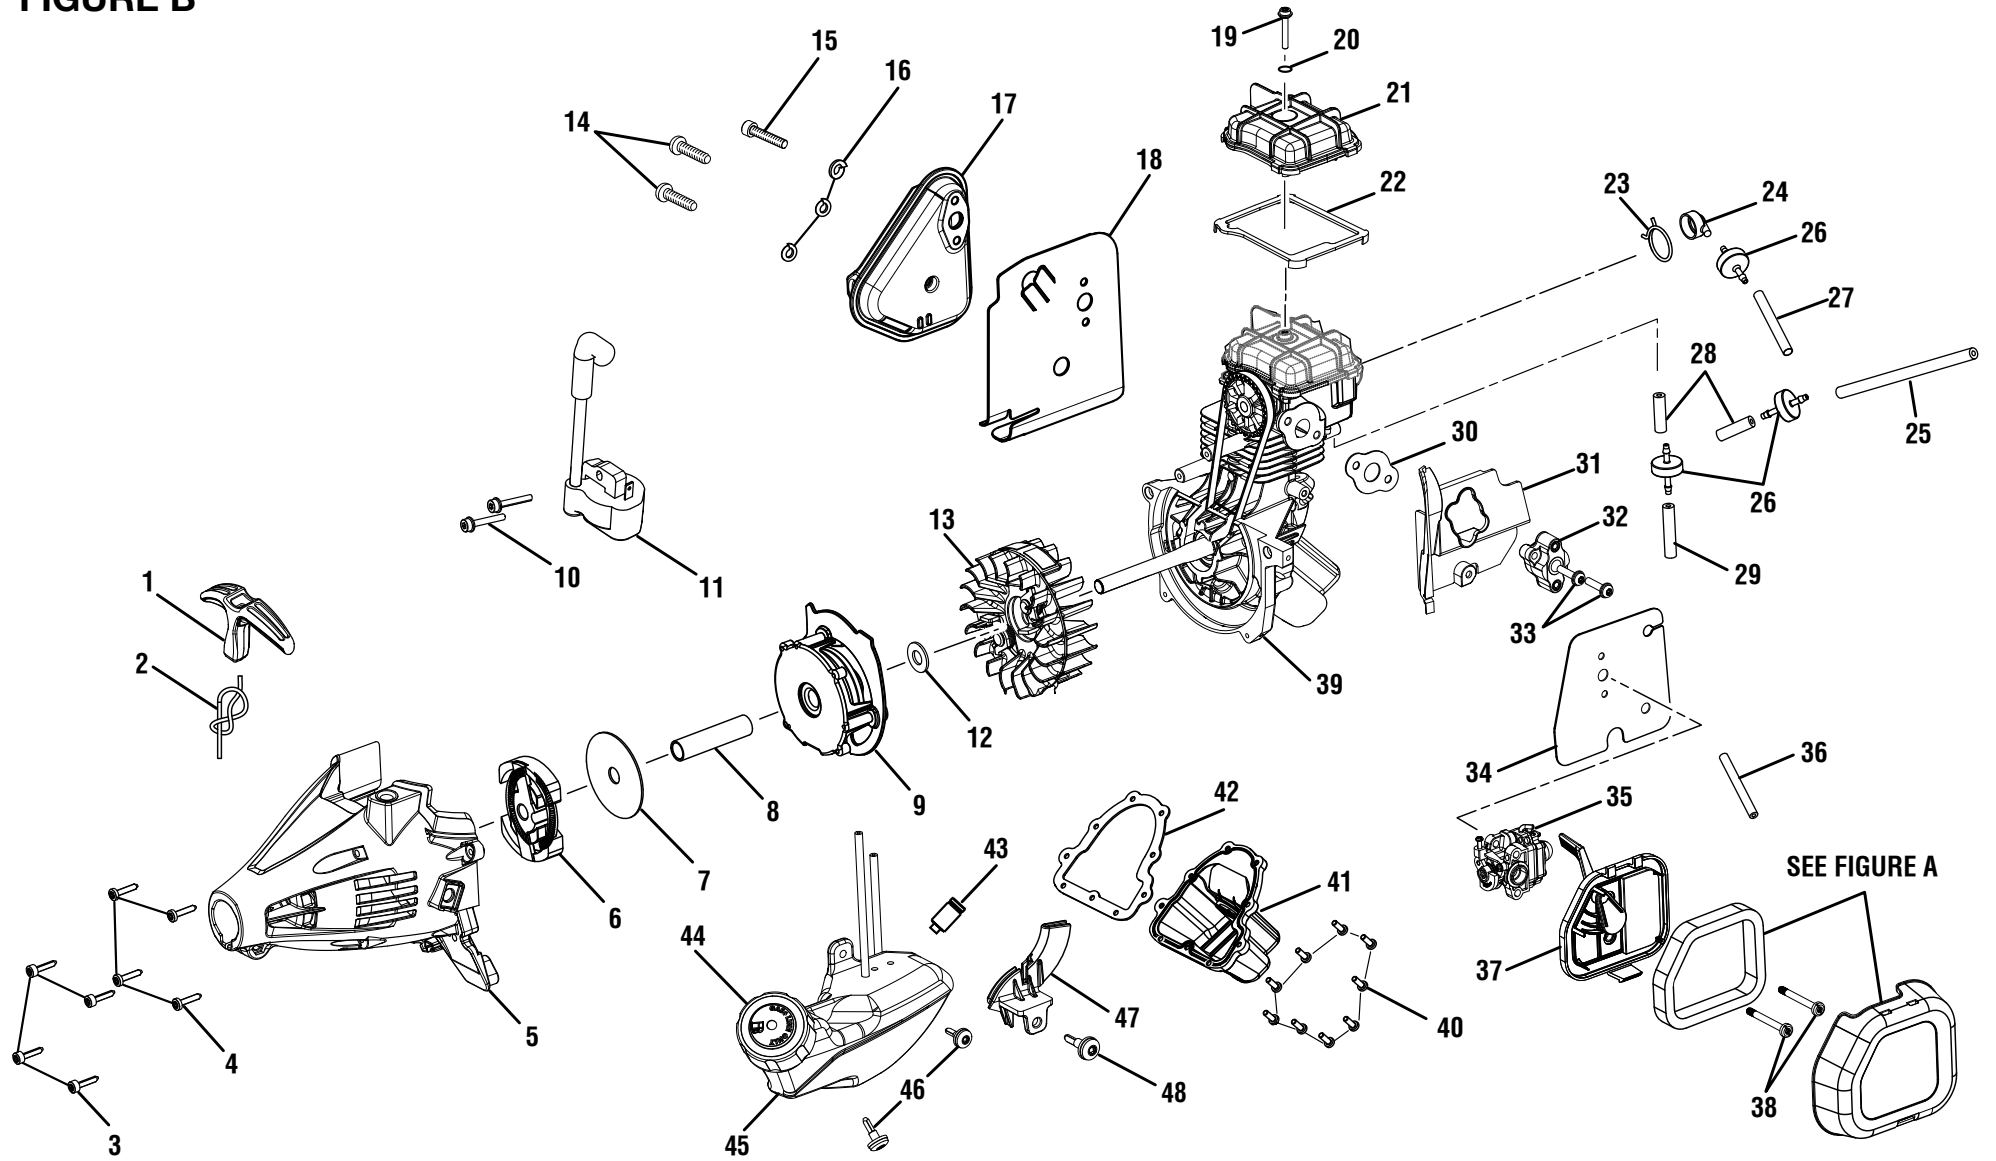

RYOBI 30cc POWER HEAD — MODEL NO. RY34006

FIGURE A

FIGURE B

PARTS LIST (FIGURE B)

KEY NO.	PART NUMBER	DESCRIPTION	QTY	KEY NO.	PART NUMBER	DESCRIPTION	QTY
1	525485001	Starter Grip.....	1	25	570710015	Breather Hose (120 mm)	1
2	900849002	Starter Rope	1	26	308826002	Check Valve.....	3
3	660466001	Screw (M4 x 18 mm, T20 Torx Soc. Hd.).....	4	27	901666003	Shield Sleeve (M6 x 50 mm).....	1
4	660970001	Screw (M4 x 16 mm, T20 Torx Soc. Hd.).....	4	28	570710002	Breather Hose (24 mm)	2
5	310304001	Starter Housing Assembly.....	1	29	570710003	Breather Hose (34 mm, Crankcase)	1
6	300960002	Clutch Assembly	1	30	901657003	Heat Dam Gasket	1
7	638090001	Washer (ID9.63 x OD50.75 x 1.10t)	1	31	525030001	Air Baffle	1
8	638284002	Spacer	1	32	525031001	Heat Dam	1
9	310305001	Starter Housing Assembly.....	1	33	660629003	Screw (M5 x 23 mm, T25 Torx Pan Hd.).....	2
10	660968001	Screw (M4 x 19 mm, T20 Torx Pan Hd.).....	2	34	900809013	Heat Shield w/Gasket (Carburetor)	1
11	309263002	Ignition Module.....	1	35	309375002	Carburetor	1
12	650017001	Washer (ID9.75 x OD20 x 1.6t).....	1	36	570710004	Breather Hose (50 mm)	1
13	309011001	Flywheel Assembly	1	37	308398005	Air Box Base.....	1
14	661143001	Screw (M5 x 38 mm, T25 Torx Truss Hd.)	2	38	660454015	Screw (M5 x 44 mm, T20 Torx Hd.).....	2
15	660347001	Cap Screw (M5 x 50 mm, T25 Torx Soc. Hd.).....	1	39	309962012	Short Block Assembly	1
16	678343001	Lock Washer (ID5.1 x OD9 x 1.3t)	3	40	660925003	Screw (M4 x 12 mm, T20 Torx Hd.).....	9
17	309324001	Muffler Assembly	1	41	518924002	Oil Pan.....	1
18	901702002	Muffler Gasket	1	42	570709002	Oil Pan Gasket.....	1
19	660780002	Screw (M4 x 27 mm, T20 Torx Truss Hd.)	1	43	300759005	Fuel Filter.....	1
20	570400002	O-Ring	1	44	310816006	Fuel Cap	1
21	638692001	Cam Cover	1	45	310585012	Fuel Tank w/Cap (Inc. Key Nos. 43-44).....	1
22	901705001	Cam Cover Gasket.....	1	46	660970002	Shoulder Screw (M4 x 14 mm, T25 Torx Truss Hd.)..	2
23	678850001	Wire Clamp.....	1	47	526450001	Throttle Cable Guide	1
24	570401001	Breather Fitting.....	1	48	660970008	Shoulder Screw (M4 x 19 mm, T25 Torx Truss Hd.)..	1