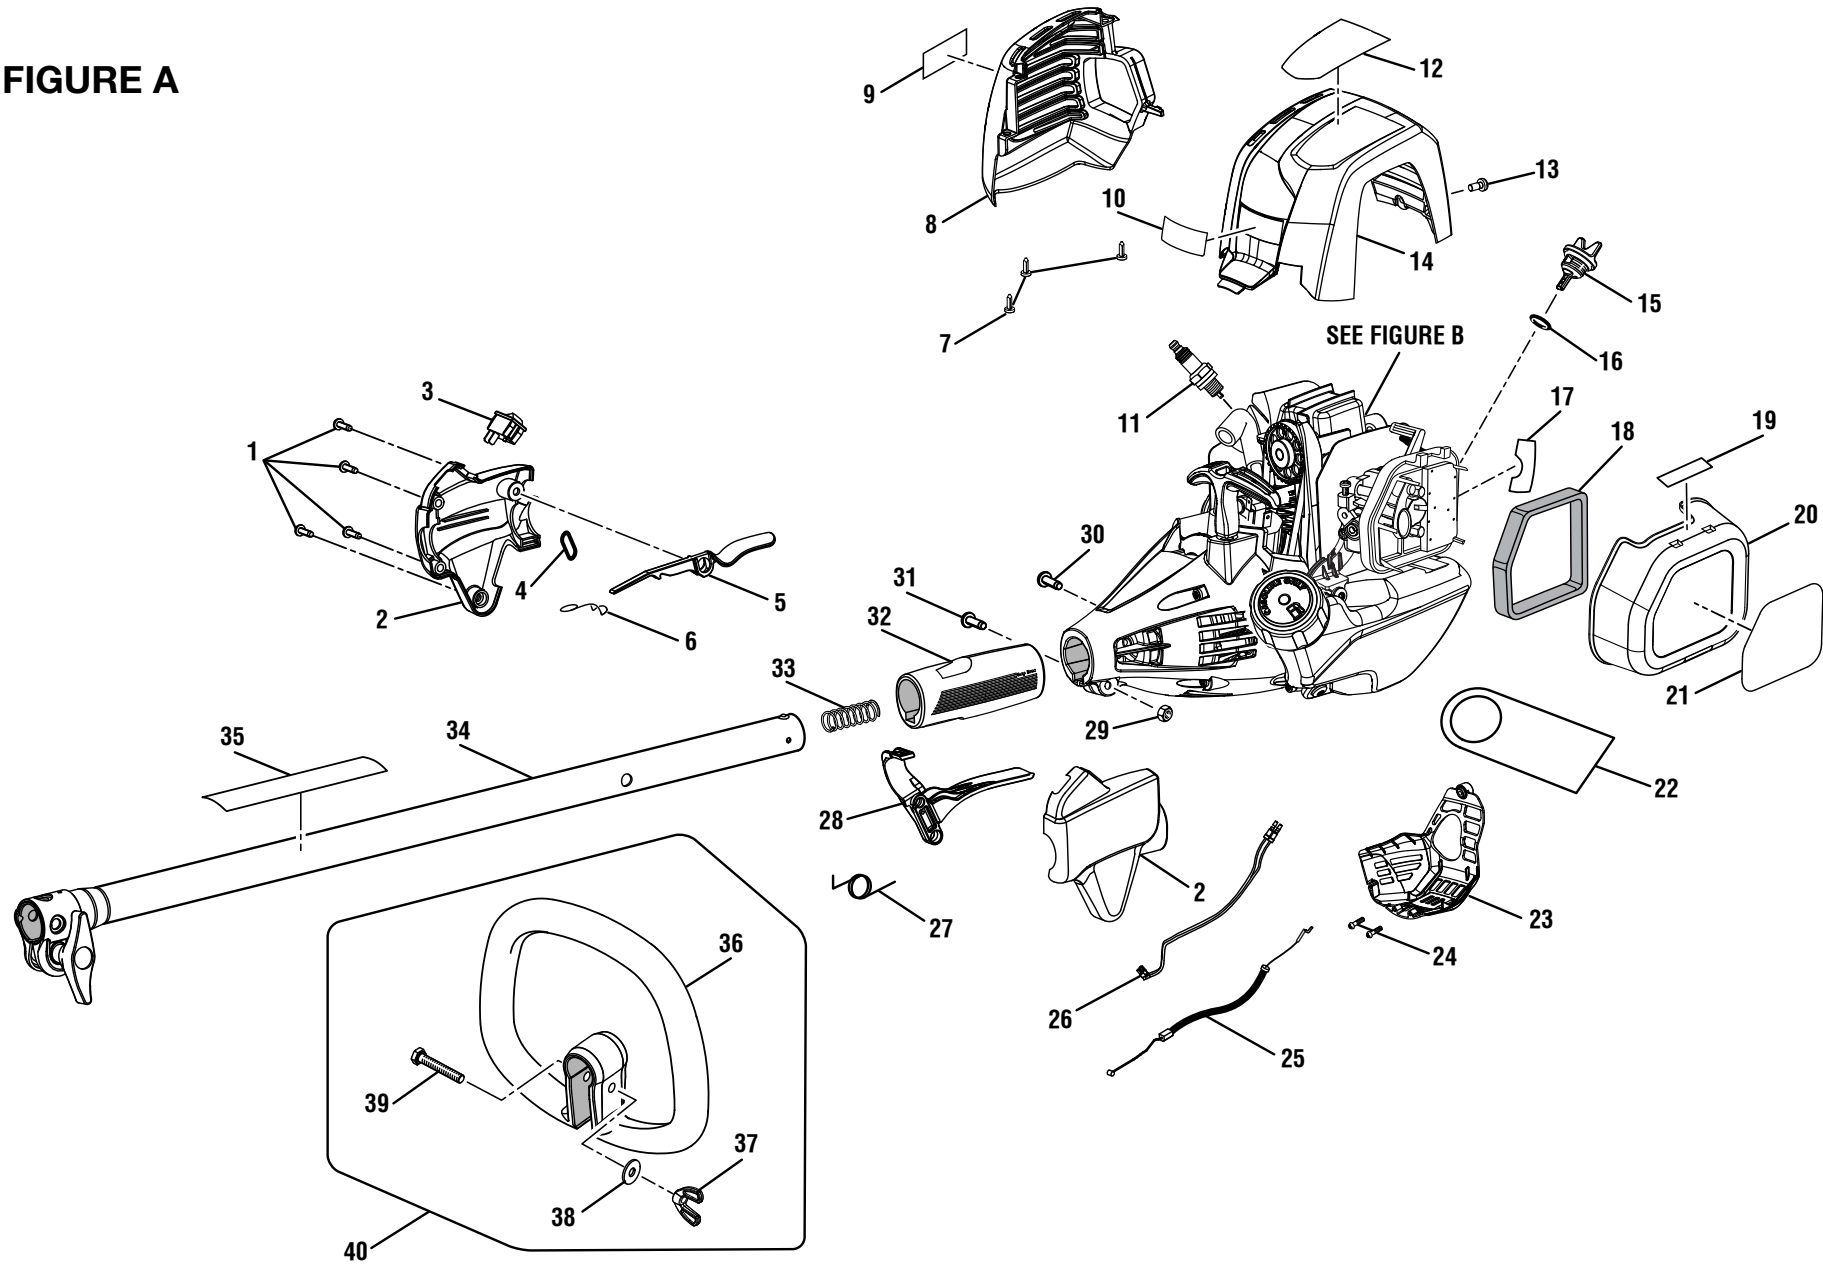

RYOBI 30cc POWER HEAD — MODEL NO. RY34006

FIGURE A

FIGURE B

PARTS LIST (FIGURE B)

KEY NO.	PART NUMBER	DESCRIPTION	QTY	KEY NO.	PART NUMBER	DESCRIPTION	QTY
1	525485001	Starter Grip.....	1	25	570710015	Breather Hose (120 mm)	1
2	900849002	Starter Rope	1	26	308826002	Check Valve.....	3
3	660466001	Screw (M4 x 18 mm, T20 Torx Soc. Hd.).....	4	27	901666003	Shield Sleeve (M6 x 50 mm).....	1
4	660970001	Screw (M4 x 16 mm, T20 Torx Soc. Hd.).....	4	28	570710002	Breather Hose (24 mm)	2
5	310304001	Starter Housing Assembly.....	1	29	570710003	Breather Hose (34 mm, Crankcase)	1
6	300960002	Clutch Assembly	1	30	901657003	Heat Dam Gasket	1
7	638090001	Washer (ID9.63 x OD50.75 x 1.10t)	1	31	525030001	Air Baffle	1
8	638284002	Spacer	1	32	525031001	Heat Dam	1
9	310305001	Starter Housing Assembly.....	1	33	660629003	Screw (M5 x 23 mm, T25 Torx Pan Hd.).....	2
10	660968001	Screw (M4 x 19 mm, T20 Torx Pan Hd.).....	2	34	900809013	Heat Shield w/Gasket (Carburetor)	1
11	309263002	Ignition Module.....	1	35	309375002	Carburetor	1
12	650017001	Washer (ID9.75 x OD20 x 1.6t).....	1	36	570710004	Breather Hose (50 mm)	1
13	309011001	Flywheel Assembly	1	37	308398005	Air Box Base.....	1
14	661143001	Screw (M5 x 38 mm, T25 Torx Truss Hd.)	2	38	660454015	Screw (M5 x 44 mm, T20 Torx Hd.).....	2
15	660347001	Cap Screw (M5 x 50 mm, T25 Torx Soc. Hd.).....	1	39	309962012	Short Block Assembly	1
16	678343001	Lock Washer (ID5.1 x OD9 x 1.3t)	3	40	660925003	Screw (M4 x 12 mm, T20 Torx Hd.).....	9
17	309324001	Muffler Assembly	1	41	518924002	Oil Pan.....	1
18	901702002	Muffler Gasket	1	42	570709002	Oil Pan Gasket.....	1
19	660780002	Screw (M4 x 27 mm, T20 Torx Truss Hd.)	1	43	300759005	Fuel Filter.....	1
20	570400002	O-Ring	1	44	310816006	Fuel Cap	1
21	638692001	Cam Cover	1	45	310585012	Fuel Tank w/Cap (Inc. Key Nos. 43-44).....	1
22	901705001	Cam Cover Gasket.....	1	46	660970002	Shoulder Screw (M4 x 14 mm, T25 Torx Truss Hd.)..	2
23	678850001	Wire Clamp.....	1	47	526450001	Throttle Cable Guide	1
24	570401001	Breather Fitting.....	1	48	660970008	Shoulder Screw (M4 x 19 mm, T25 Torx Truss Hd.)..	1