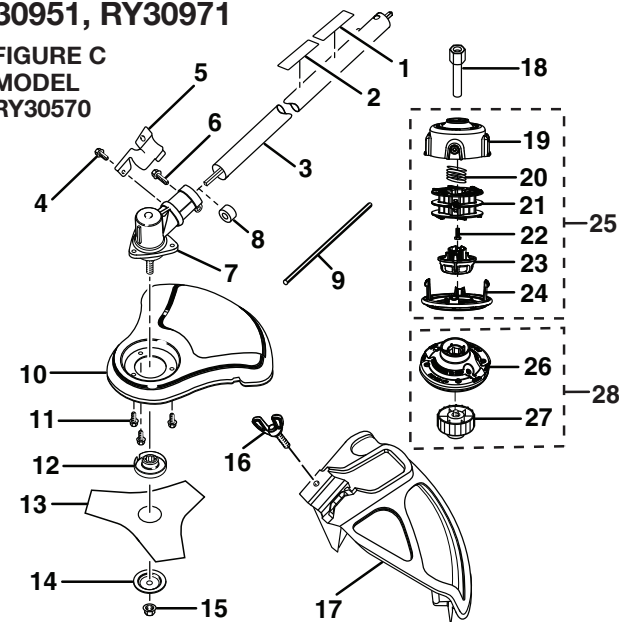

PARTS LIST (FIGURE A)

KEY NO.	PART NUMBER	DESCRIPTION	QTY	KEY NO.	PART NUMBER	DESCRIPTION	QTY
1	660563002	* Screw (M4 x 20 mm)	4	18	678008001	Flat Washer	1
2	308869002	Control Handle Assembly	1	19	518949001	* Wing Nut (1/4-20)	1
3	518695001	Trigger Lock	1	20	660643002	* Bolt (1/4-20 x 1 in. Hex Hd.) (BC30)	1
4	638431001	Strap Hanger	1	21	660643001	* Bolt (1/4-20 x 1-1/2 in. Hex Hd.) (BC30)	1
5	760700002	Switch (Momentary Contact)	1	22	308046001	“J” Handle and Grip (BC30)	1
6	570234002	Rear Handle	1	23	638014001	Handle Bar Clamp (BC30)	2
7	870174001	* Spark Plug (Champion RCJ6Y)	1	24	678013001	Washer (BC30)	2
8	518366001	Hanger Cap	1	25	678016001	* Hex Nut (1/4-20) (BC30)	2
9	518777001	Air Box Cover	1	26	678012001	Lock Washer (BC30)	2
10	300758006	Fuel Cap Assembly	1	27	518696001	Throttle Trigger	1
11	940686026	Label	1	28	660616001	* Screw (10-24 x 7/8 in.)	1
12	660697002	Bolt (M6 x 20 mm)	1	29	308439003	Throttle and Lead Assembly (Inc. Key No. 5)	1
13	308470004	Upper Boom Assembly	1	30	308487001	Shoulder Harness (BC30)	1
14	940230132	Warning Decal (CS30 and SS30)	1	31	678029002	* Hex Nut (M6)	1
	940627024	Warning Decal (BC30)	1	32	690694002	Spring	1
15	308991001	Front Handle Assembly (CS30 and SS30)	1	33	660634001	* Screw (8-16 x 5/16 in. Torx T.F.)	1
16	518738001	Front Handle	1		987000184	Operator’s Manual (960703002)	
17	660643008	Bolt (1/4-20 x 40 mm)	1		11-07-08 (REV:04)		

**FIGURE C
MODEL
RY30570**

Key No.	Service Number	Description	Qty.
1	940627024	Expand-it Label.....	1
2	940230132	Warning Decal.....	1
3	308038010	Curved Shaft Assembly	1
4	120642001	Fastener Kit.....	1
5	308052001	Grass Deflector	1
6	308042002	Spool Retainer (Black)	1
7	308925001	Pro Cut II String Head.....	1
8	120950011	Pro Cut II String Head Assembly	1
9	308827002	Housing (Inc. Key No. 14)	1
10	678749001	Spring	1
11	308924001	Spool.....	1
12	660650001	* Bolt (5/16-18 x 1/2 in.).....	1
13	518803001	Knob	1
14	518804001	Cover	1
15	120950010	Reel Easy String Head Assembly	1