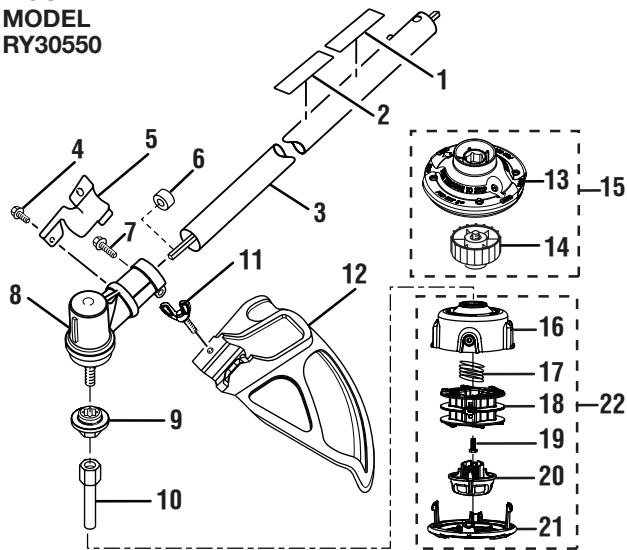

PARTS LIST (FIGURE A)

KEY NO.	PART NUMBER	DESCRIPTION	QTY	KEY NO.	PART NUMBER	DESCRIPTION	QTY
1	660563002	* Screw (M4 x 20 mm)	4	18	678008001	Flat Washer	1
2	308869002	Control Handle Assembly	1	19	518949001	* Wing Nut (1/4-20)	1
3	518695001	Trigger Lock	1	20	660643002	* Bolt (1/4-20 x 1 in. Hex Hd.) (BC30)	1
4	638431001	Strap Hanger	1	21	660643001	* Bolt (1/4-20 x 1-1/2 in. Hex Hd.) (BC30)	1
5	760700002	Switch (Momentary Contact)	1	22	308046001	“J” Handle and Grip (BC30)	1
6	570234002	Rear Handle	1	23	638014001	Handle Bar Clamp (BC30)	2
7	870174001	* Spark Plug (Champion RCJ6Y)	1	24	678013001	Washer (BC30)	2
8	518366001	Hanger Cap	1	25	678016001	* Hex Nut (1/4-20) (BC30)	2
9	518777001	Air Box Cover	1	26	678012001	Lock Washer (BC30)	2
10	300758006	Fuel Cap Assembly	1	27	518696001	Throttle Trigger	1
11	940686026	Label	1	28	660616001	* Screw (10-24 x 7/8 in.)	1
12	660697002	Bolt (M6 x 20 mm)	1	29	308439003	Throttle and Lead Assembly (Inc. Key No. 5)	1
13	308470004	Upper Boom Assembly	1	30	308487001	Shoulder Harness (BC30)	1
14	940230132	Warning Decal (CS30 and SS30)	1	31	678029002	* Hex Nut (M6)	1
	940627024	Warning Decal (BC30)	1	32	690694002	Spring	1
15	308991001	Front Handle Assembly (CS30 and SS30)	1	33	660634001	* Screw (8-16 x 5/16 in. Torx T.F.)	1
16	518738001	Front Handle	1		987000184	Operator’s Manual (960703002)	
17	660643008	Bolt (1/4-20 x 40 mm)	1		11-07-08 (REV:04)		

**FIGURE C
MODEL
RY30570**

Key No.	Service Number	Description	Qty.
1	940627024	Expand-it Label.....	1
2	940230132	Warning Decal.....	1
3	308038010	Curved Shaft Assembly	1
4	120642001	Fastener Kit.....	1
5	308052001	Grass Deflector	1
6	308042002	Spool Retainer (Black)	1
7	308925001	Pro Cut II String Head.....	1
8	120950011	Pro Cut II String Head Assembly	1
9	308827002	Housing (Inc. Key No. 14)	1
10	678749001	Spring	1
11	308924001	Spool.....	1
12	660650001	* Bolt (5/16-18 x 1/2 in.).....	1
13	518803001	Knob	1
14	518804001	Cover	1
15	120950010	Reel Easy String Head Assembly	1