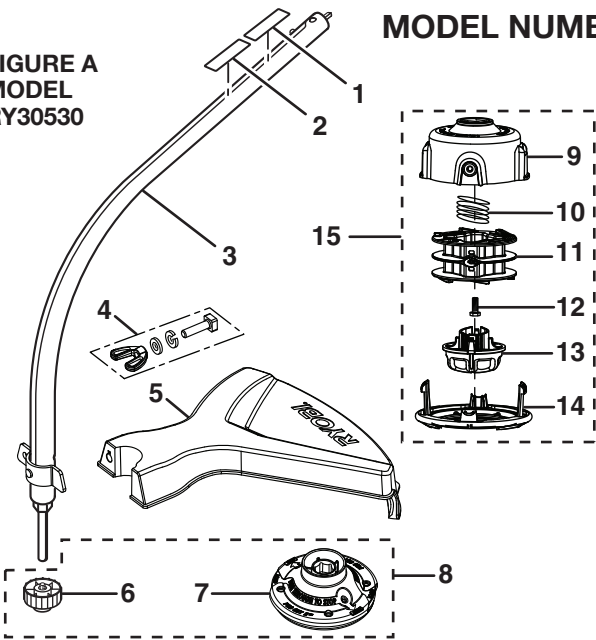

RYOBI 30cc STRING TRIMMERS AND BRUSHCUTTER

MODEL NUMBERS – RY30530, RY30550, RY30570, RY30931, RY30951, RY30971

**FIGURE A
MODEL
RY30530**