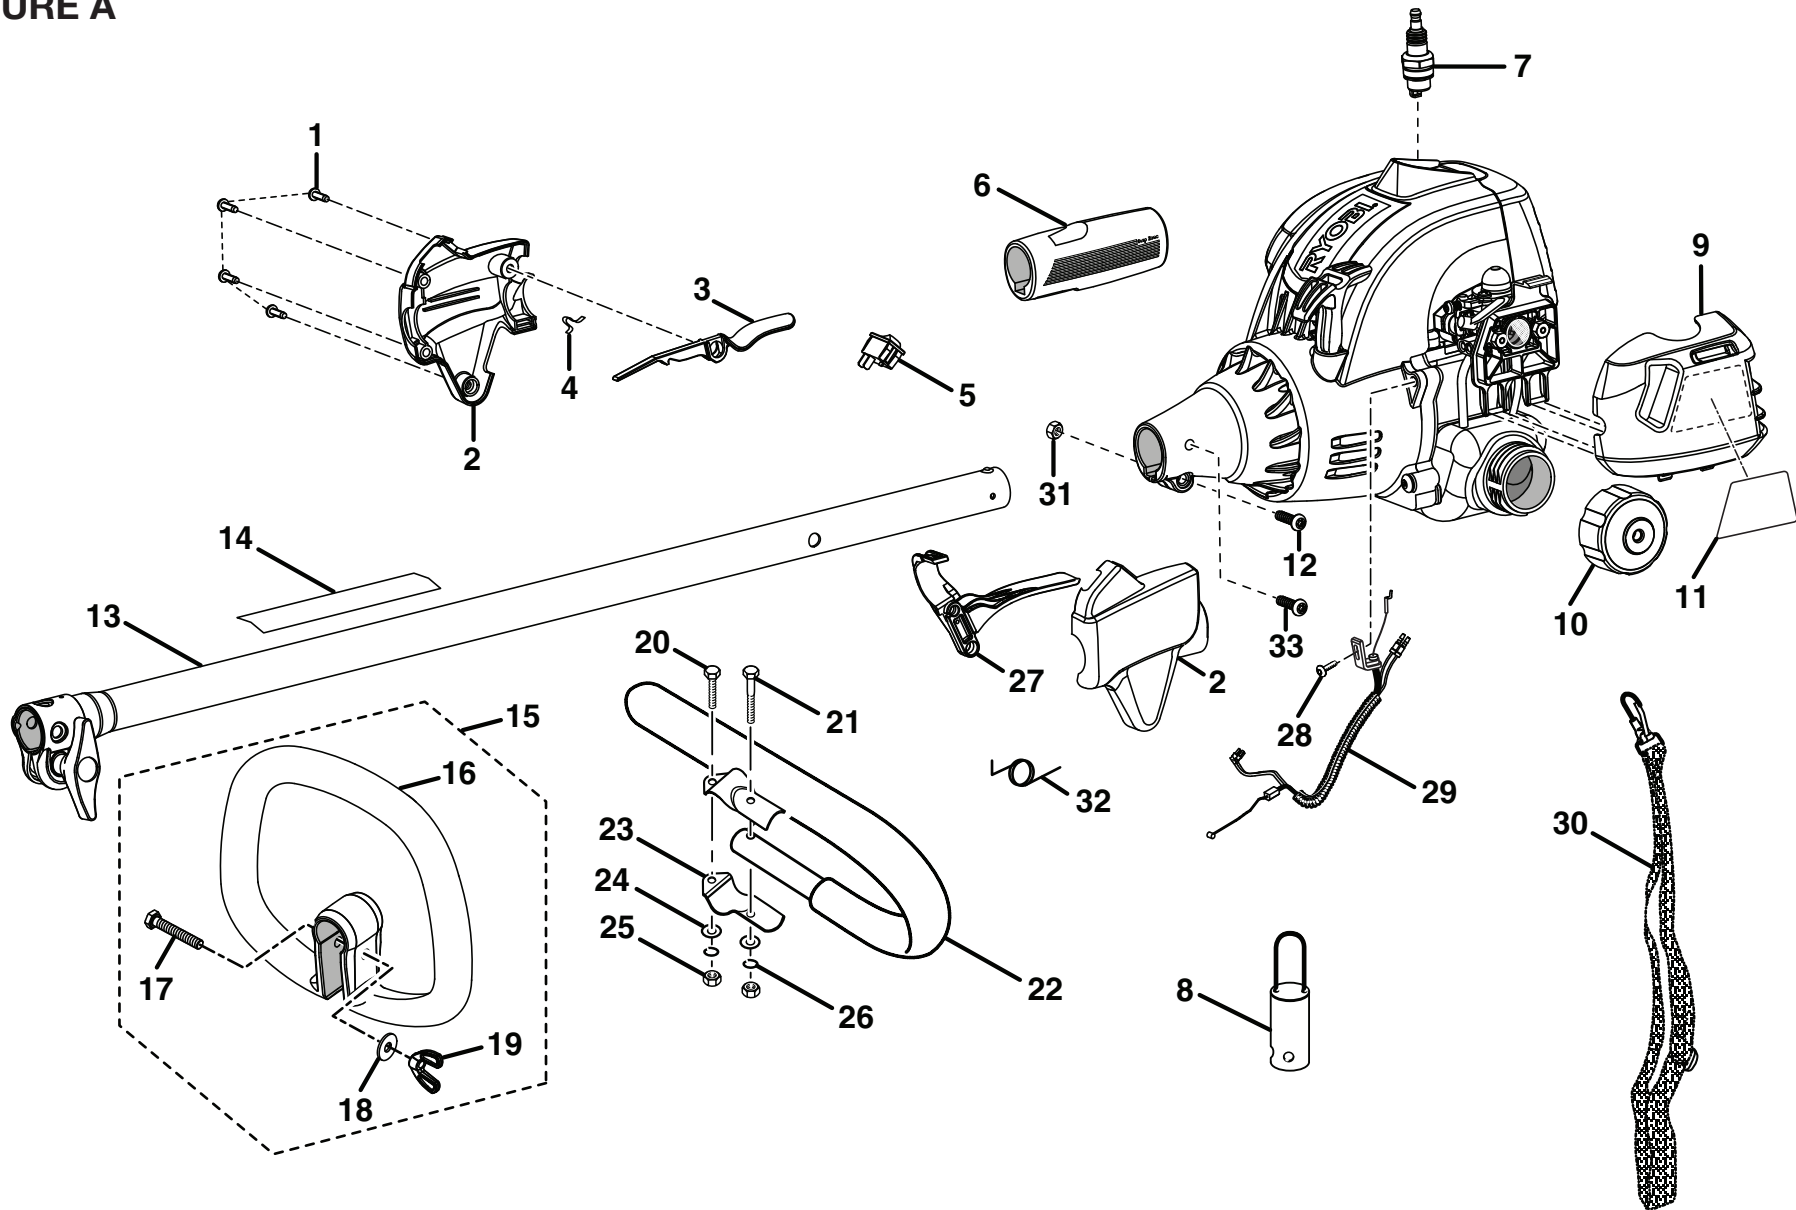

RYOBI 30cc STRING TRIMMERS AND BRUSHCUTTER
MODEL NUMBERS – RY30530, RY30550, RY30570, RY30931, RY30951, RY30971

FIGURE A

RYOBI 30cc STRING TRIMMERS AND BRUSHCUTTER
MODEL NUMBERS – RY30530, RY30550, RY30570, RY30931, RY30951, RY30971

PARTS LIST (FIGURE A)

KEY NO.	PART NUMBER	DESCRIPTION	QTY	KEY NO.	PART NUMBER	DESCRIPTION	QTY
1	660563002	* Screw (M4 x 20 mm)	4	18	678008001	Flat Washer	1
2	308869002	Control Handle Assembly	1	19	518949001	* Wing Nut (1/4-20)	1
3	518695001	Trigger Lock	1	20	660643002	* Bolt (1/4-20 x 1 in. Hex Hd.) (BC30)	1
4	638431001	Strap Hanger	1	21	660643001	* Bolt (1/4-20 x 1-1/2 in. Hex Hd.) (BC30)	1
5	760700002	Switch (Momentary Contact)	1	22	308046001	“J” Handle and Grip (BC30)	1
6	570234002	Rear Handle	1	23	638014001	Handle Bar Clamp (BC30)	2
7	870174001	* Spark Plug (Champion RCJ6Y)	1	24	678013001	Washer (BC30)	2
8	518366001	Hanger Cap	1	25	678016001	* Hex Nut (1/4-20) (BC30)	2
9	518777001	Air Box Cover	1	26	678012001	Lock Washer (BC30)	2
10	300758006	Fuel Cap Assembly	1	27	518696001	Throttle Trigger	1
11	940686026	Label	1	28	660616001	* Screw (10-24 x 7/8 in.)	1
12	660697002	Bolt (M6 x 20 mm)	1	29	308439003	Throttle and Lead Assembly (Inc. Key No. 5)	1
13	308470004	Upper Boom Assembly	1	30	308487001	Shoulder Harness (BC30)	1
14	940230132	Warning Decal (CS30 and SS30)	1	31	678029002	* Hex Nut (M6)	1
	940627024	Warning Decal (BC30)	1	32	690694002	Spring	1
15	308991001	Front Handle Assembly (CS30 and SS30)	1	33	660634001	* Screw (8-16 x 5/16 in. Torx T.F.)	1
16	518738001	Front Handle	1		987000184	Operator’s Manual (960703002)	
17	660643008	Bolt (1/4-20 x 40 mm)	1		11-07-08 (REV:04)		