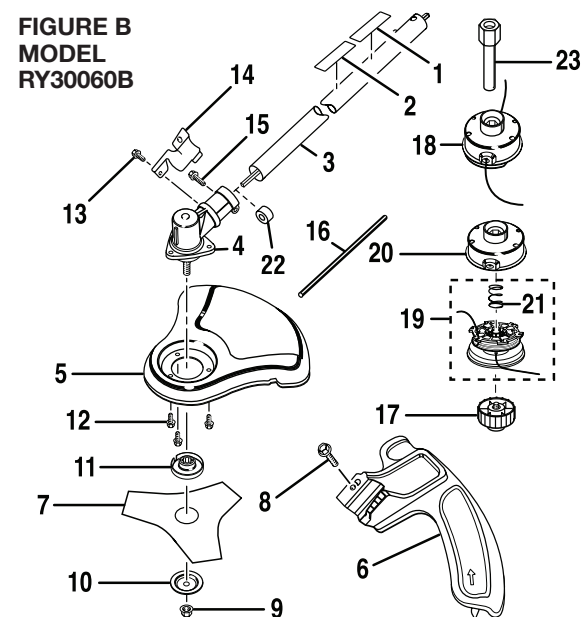

**FIGURE B
MODEL
RY30020B**

**FIGURE B
MODEL
RY30040B**

**FIGURE B
MODEL
RY30060B**

Key No.	Service Number	*Retailer Number	Description	Qty.
1	985165001	N/A	Expand-it Label	1
2	984032002	N/A	Warning Decal	1
3	985569003	N/A	Curved Shaft Assembly	1
4	985623002	N/A	Grass Deflector	1
5	PA00249	N/A	Fastener Kit	1
6	A98866A	AP04106	Spool Retainer (Black)	1
7	N/A	AP04114	Complete String Head (.080 in.)	1
8	N/A	AR04120	Spool and String (.080 in.) w/Spring (Inc. Key # 10)	1
9	A98231A	N/A	Housing and Eyelet	1
10	06713	N/A	Spring	1

Key No.	Service Number	*Retailer Number	Description	Qty.
1	985165001	N/A	Expand-it Label	1
2	984032002	N/A	Warning Decal	1
3	985391001	N/A	Straight Shaft Assembly	1
4	984443004	N/A	Grass Deflector	1
5	984931001	N/A	Washer	1
6	PS04438	N/A	Shaft Adapter	1
7	983379078	N/A	Screw (1/4-20 x 1-1/4 in.)	1
8	984244001	N/A	Gear Head	1
9	983381007	N/A	Screw (1/4-20 x 1-1/4 in.)	1
10	PS04420	N/A	Clamp	1
11	983774003	N/A	Screw (10-24 x 5/8 in.)	1
12	A97910A	AP04103	Spool Retainer (Red)	1
13	A98231A	N/A	Housing and Eyelet	1
14	N/A	AR04118	Spool and String (.095 in.) w/Spring (Includes Key No. 16)	1
15	N/A	AP04116	Complete String Head (.095 in.)	1
16	06713	N/A	Spring	1
17	985625001	N/A	Spacer	1