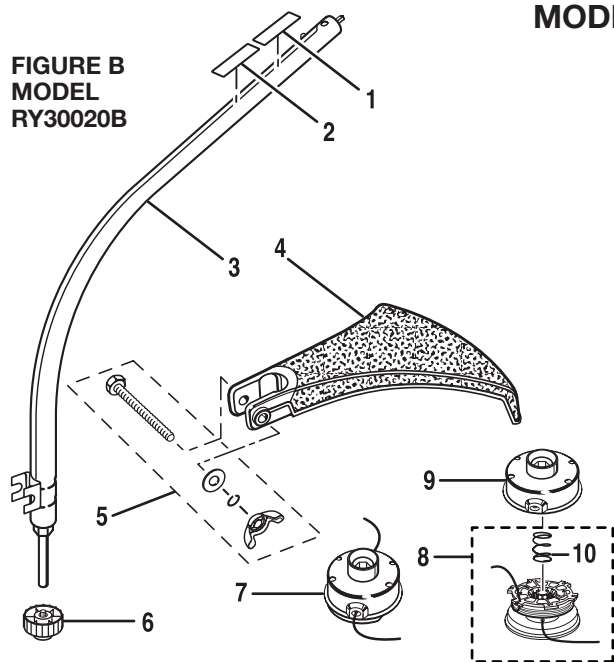

**FIGURE B
MODEL
RY30040B**

RYOBI 30cc STRING TRIMMERS AND BRUSHCUTTERS MODEL NUMBERS – RY30020B, RY30040B, RY30060B

**FIGURE B
MODEL
RY30020B**