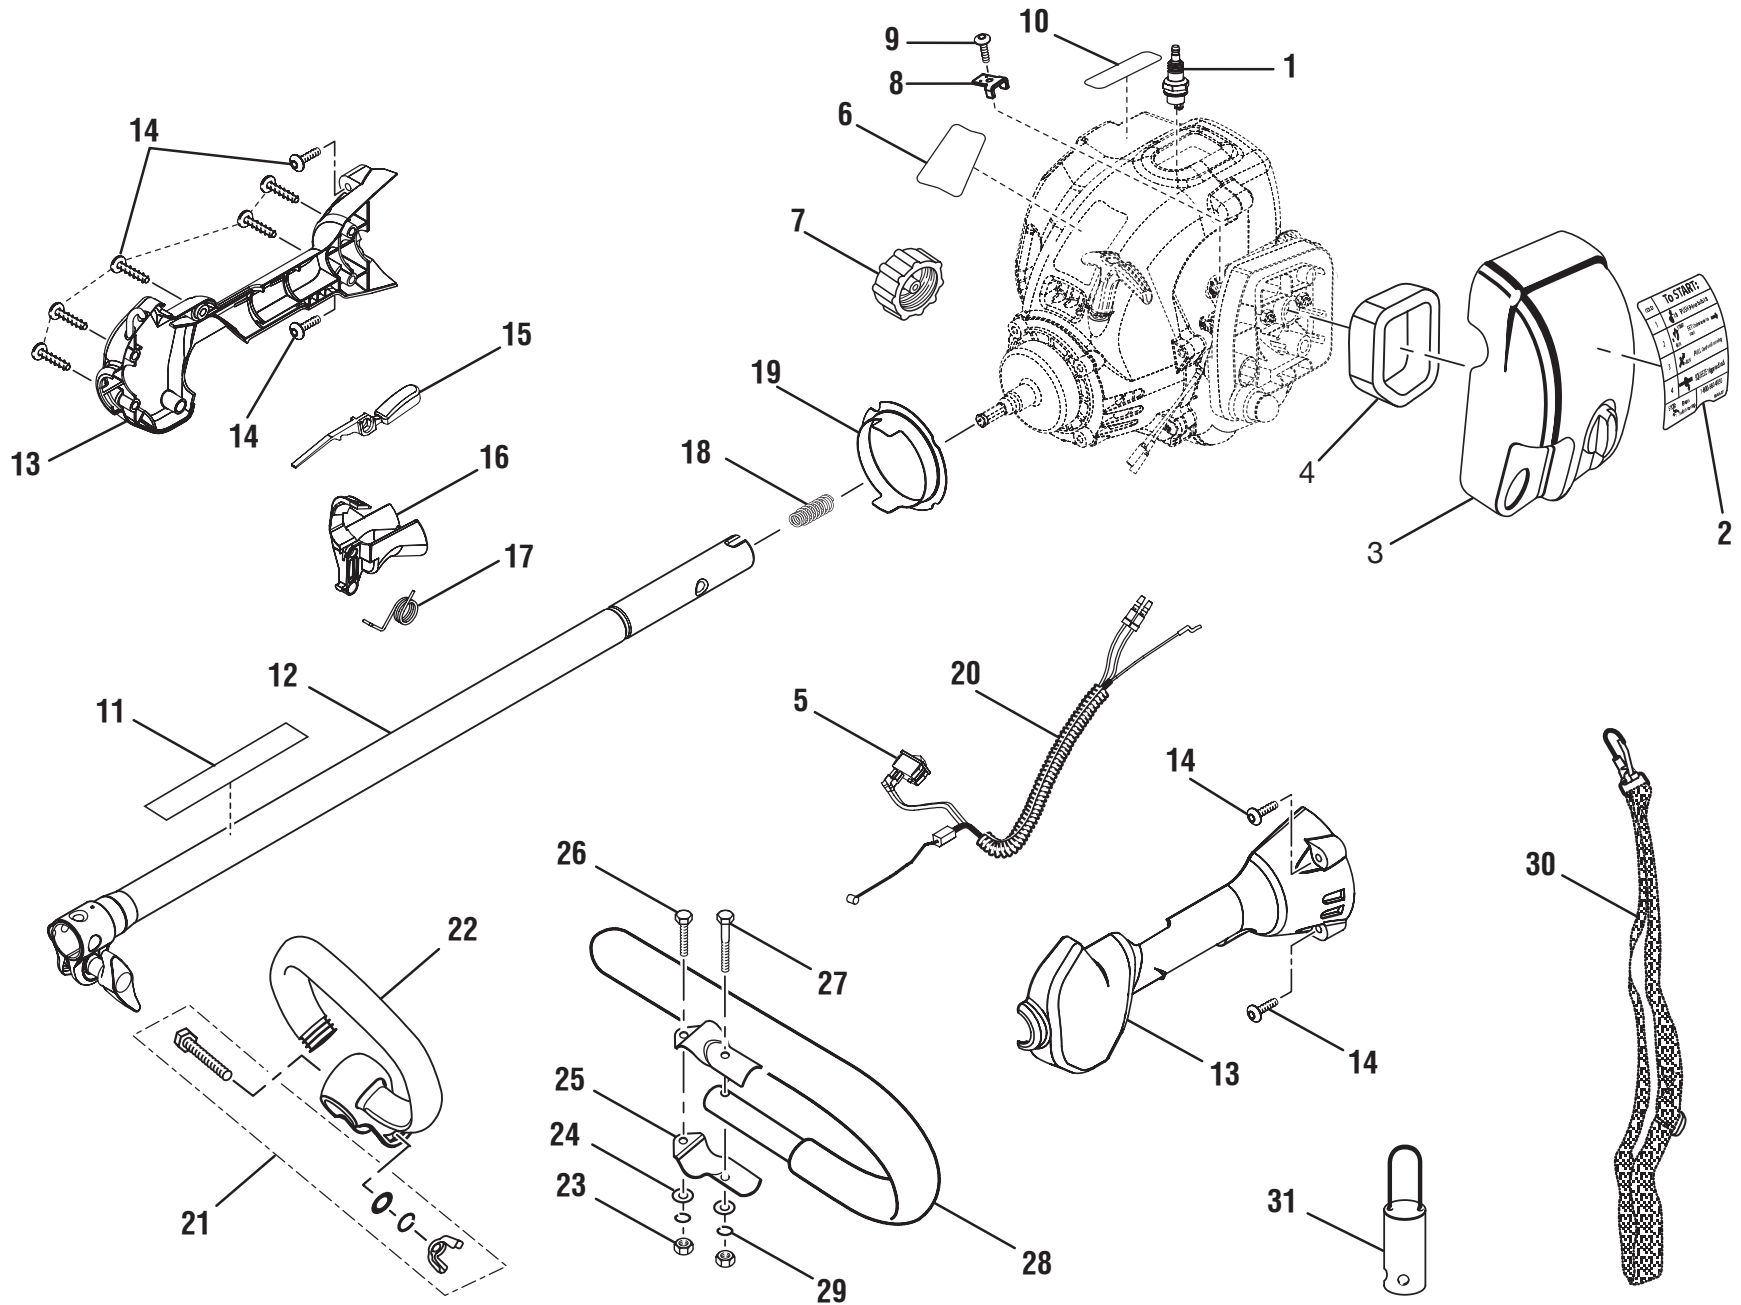

RYOBI 30cc STRING TRIMMERS AND BRUSHCUTTERS
MODEL NUMBERS – RY30020B, RY30040B, RY30060B

**RYOBI 30cc STRING TRIMMERS AND BRUSHCUTTERS
MODEL NUMBERS – RY30020B, RY30040B, RY30060B**

FIGURE A PARTS LIST

KEY NO.	SERVICE NUMBER	DESCRIPTION	QTY.	KEY NO.	SERVICE NUMBER	DESCRIPTION	QTY.
1	PS02227	SPARK PLUG (*CHAMPION RCJ6Y OR NGK BPMR7)..	1	16	PS06259	TRIGGER	1
2	985426001	STARTING/PRIMER LABEL	1	17	PS01718	SPRING	1
3	985417001	AIR BOX COVER	1	18	986493001	COMPRESSION SPRING.....	1
4	5687301	AIR FILTER	1	19	985835001	RING GUARD	1
5	PS02764	SWITCH (MOMENTARY CONTACT).....	1	20	986469001	THROTTLE CABLE ASSEMBLY (INC. KEY NO. 5)	1
6	985162001	MODEL LABEL (CS30).....	1	21	PA00249	FASTENER KIT (CS30 AND SS30).....	1
	985163001	MODEL LABEL (SS30).....	1	22	06542A	"D" HANDLE (CS30 AND SS30).....	1
	985164001	MODEL LABEL (BC30)	1	23	81242	* HEX NUT (1/4-20) (BC30).....	2
7	300758006	FUEL CAP.	1	24	84004	WASHER (BC30).....	2
8	985411001	THROTTLE CABLE CLIP (CS30 AND SS30)	1	25	00422	HANDLE BAR CLAMP (BC30)	2
9	983638009	* SCREW (M4 X 16 mm TORX PAN HD.) ..	1	26	82496	* SCREW (1/4-20 X 1 in. HEX CAP)(BC30)	1
10	985157001	LOGO PLATE	1	27	82278	* BOLT (1/4-20 X 1-1/2 in. HEX HD.) (BC30)	1
11	984032002	WARNING DECAL (CS30 AND SS30) ...	1	28	A08130	"J" HANDLE AND GRIP (BC30)	1
	984102002	WARNING DECAL (BC30)	1	29	83009	LOCK WASHER (BC30)	2
12	985383001	BOOM ASSEMBLY (CS30 AND SS30)...	1	30	944701	SHOULDER STRAP (BC30)	1
	985384001	BOOM ASSEMBLY, UPPER (BC30)	1	31	PS02155	HANGER CAP	1
13	985382001	HANDLE ASSEMBLY	1		983000772	OPERATOR'S MANUAL	
14	82589	* HANDLE SCREW (10-14 X 1 in. TORX T.F.)..	9		983000772R	REPAIR SHEET (REV:05)	
15	PS06258	TRIGGER LOCK	1		05-03-06		