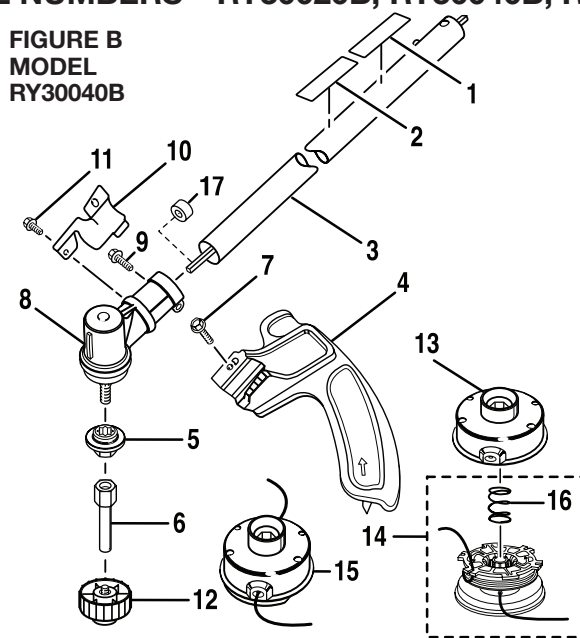

**FIGURE B
MODEL
RY30020B**

**FIGURE B
MODEL
RY30040B**

**FIGURE B
MODEL
RY30060B**

Key No.	Service Number	*Retailer Number	Description	Qty.
1	985165001	N/A	Expand-it Label	1
2	984032002	N/A	Warning Decal	1
3	985569003	N/A	Curved Shaft Assembly	1
4	985623002	N/A	Grass Deflector	1
5	PA00249	N/A	Fastener Kit	1
6	A98866A	AP04106	Spool Retainer (Black)	1
7	N/A	AP04114	Complete String Head (.080 in.)	1
8	N/A	AR04120	Spool and String (.080 in.) w/Spring (Inc. Key # 10)	1
9	A98231A	N/A	Housing and Eyelet	1
10	06713	N/A	Spring	1

Key No.	Service Number	*Retailer Number	Description	Qty.
1	985165001	N/A	Expand-it Label	1
2	984032002	N/A	Warning Decal	1
3	985391001	N/A	Straight Shaft Assembly	1
4	984443004	N/A	Grass Deflector	1
5	984931001	N/A	Washer	1
6	PS04438	N/A	Shaft Adapter	1
7	983379078	N/A	Screw (1/4-20 x 1-1/4 in.)	1
8	984244001	N/A	Gear Head	1
9	983381007	N/A	Screw (1/4-20 x 1-1/4 in.)	1
10	PS04420	N/A	Clamp	1
11	983774003	N/A	Screw (10-24 x 5/8 in.)	1
12	A97910A	AP04103	Spool Retainer (Red)	1
13	A98231A	N/A	Housing and Eyelet	1
14	N/A	AR04118	Spool and String (.095 in.) w/Spring (Includes Key No. 16)	1
15	N/A	AP04116	Complete String Head (.095 in.)	1
16	06713	N/A	Spring	1
17	985625001	N/A	Spacer	1