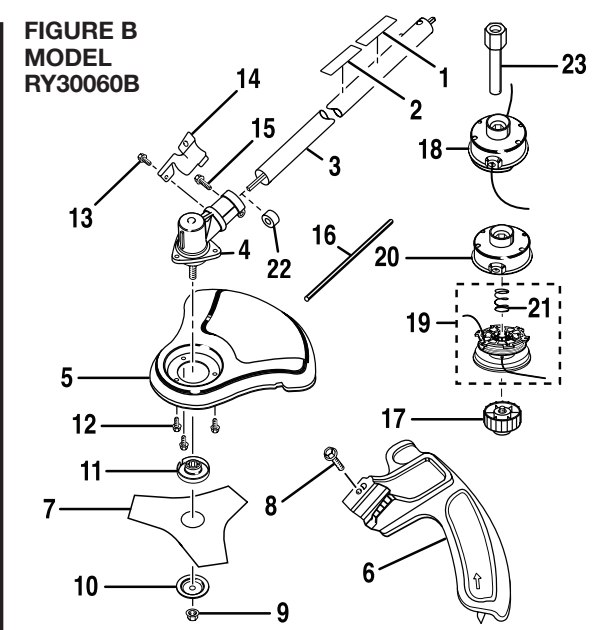

**FIGURE B
MODEL
RY30020B**

**FIGURE B
MODEL
RY30040B**

**FIGURE B
MODEL
RY30060B**

Key No.	Service Number	*Retailer Number	Description	Qty.
1	985165001	N/A	Expand-it Label	1
2	984032002	N/A	Warning Decal	1
3	985569003	N/A	Curved Shaft Assembly	1
4	985623002	N/A	Grass Deflector	1
5	PA00249	N/A	Fastener Kit	1
6	A98866A	AP04106	Spool Retainer (Black)	1
7	N/A	AP04114	Complete String Head (.080 in.)	1
8	N/A	AR04120	Spool and String (.080 in.) w/Spring (Inc. Key # 10)	1
9	A98231A	N/A	Housing and Eyelet	1
10	06713	N/A	Spring	1

Key No.	Service Number	*Retailer Number	Description	Qty.
1	985165001	N/A	Expand-it Label	1
2	984032002	N/A	Warning Decal	1
3	985391001	N/A	Straight Shaft Assembly	1
4	984443004	N/A	Grass Deflector	1
5	984931001	N/A	Washer	1
6	PS04438	N/A	Shaft Adapter	1
7	983379078	N/A	Screw (1/4-20 x 1-1/4 in.)	1
8	984244001	N/A	Gear Head	1
9	983381007	N/A	Screw (1/4-20 x 1-1/4 in.)	1
10	PS04420	N/A	Clamp	1
11	983774003	N/A	Screw (10-24 x 5/8 in.)	1
12	A97910A	AP04103	Spool Retainer (Red)	1
13	A98231A	N/A	Housing and Eyelet	1
14	N/A	AR04118	Spool and String (.095 in.) w/Spring (Includes Key No. 16)	1
15	N/A	AP04116	Complete String Head (.095 in.)	1
16	06713	N/A	Spring	1
17	985625001	N/A	Spacer	1