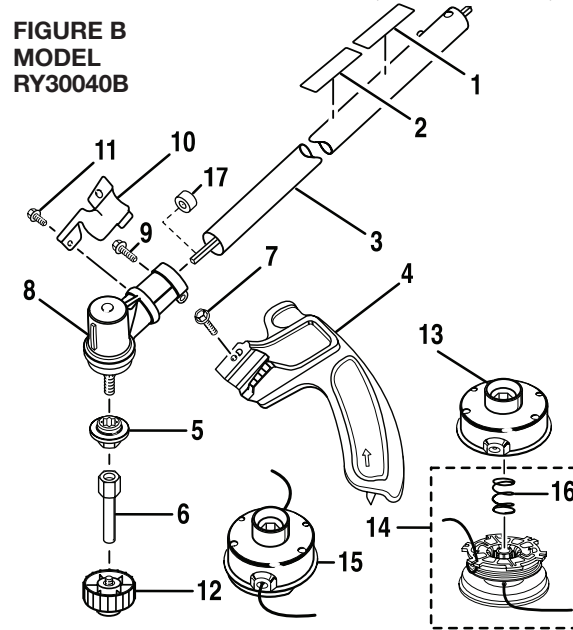

**FIGURE B
MODEL
RY30020B**

**FIGURE B
MODEL
RY30040B**

**FIGURE B
MODEL
RY30060B**

Key No.	Service Number	*Retailer Number	Description	Qty.
1	985165001	N/A	Expand-it Label	1
2	984032002	N/A	Warning Decal	1
3	985569003	N/A	Curved Shaft Assembly	1
4	985623002	N/A	Grass Deflector	1
5	PA00249	N/A	Fastener Kit	1
6	A98866A	AP04106	Spool Retainer (Black)	1
7	N/A	AP04114	Complete String Head (.080 in.)	1
8	N/A	AR04120	Spool and String (.080 in.) w/Spring (Inc. Key # 10)	1
9	A98231A	N/A	Housing and Eyelet	1
10	06713	N/A	Spring	1

Key No.	Service Number	*Retailer Number	Description	Qty.
1	985165001	N/A	Expand-it Label	1
2	984032002	N/A	Warning Decal	1
3	985391001	N/A	Straight Shaft Assembly	1
4	984443004	N/A	Grass Deflector	1
5	984931001	N/A	Washer	1
6	PS04438	N/A	Shaft Adapter	1
7	983379078	N/A	Screw (1/4-20 x 1-1/4 in.)	1
8	984244001	N/A	Gear Head	1
9	983381007	N/A	Screw (1/4-20 x 1-1/4 in.)	1
10	PS04420	N/A	Clamp	1
11	983774003	N/A	Screw (10-24 x 5/8 in.)	1
12	A97910A	AP04103	Spool Retainer (Red)	1
13	A98231A	N/A	Housing and Eyelet	1
14	N/A	AR04118	Spool and String (.095 in.) w/Spring (Includes Key No. 16)	1
15	N/A	AP04116	Complete String Head (.095 in.)	1
16	06713	N/A	Spring	1
17	985625001	N/A	Spacer	1