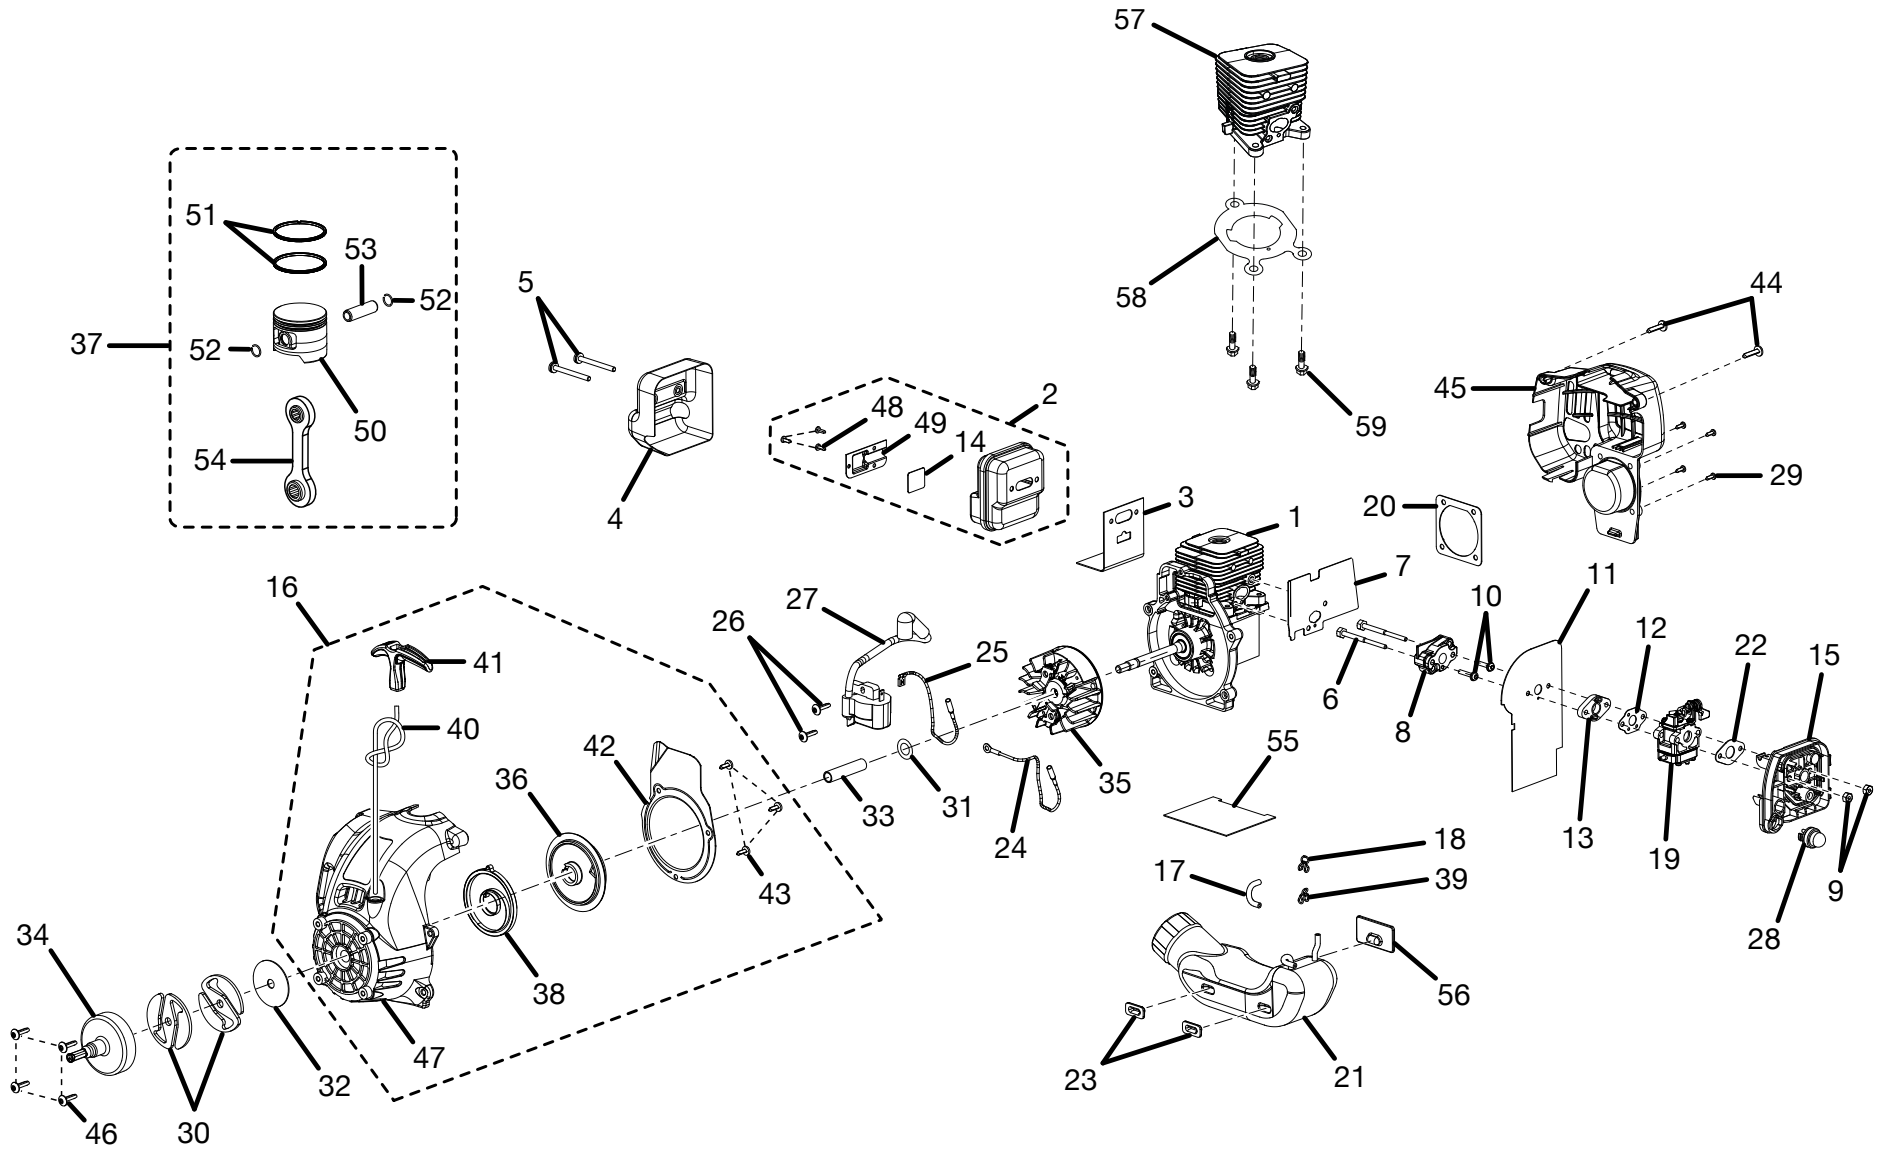

RYOBI 30cc STRING TRIMMERS AND BRUSHCUTTERS
MODEL NUMBERS – RY30020B, RY30040B, RY30060B

**RYOBI 30cc STRING TRIMMERS AND BRUSHCUTTERS
MODEL NUMBERS – RY30020B, RY30040B, RY30060B**

KEY NO.	PART NUMBER	DESCRIPTION	QTY.	KEY NO.	PART NUMBER	DESCRIPTION	QTY.
1	985873001	SHORT BLOCK ASSEMBLY	1	29	984812001	* SCREW (10-24 X 3/4 in. PAN HD. TORX).....	4
2	308092008	MUFFLER ASSEMBLY	1	30	00242	CLUTCH	2
3	984760001	MUFFLER GASKET	1	31	PS05268	WASHER.....	1
4	984743001	HEAT SHIELD	1	32	98929A	WASHER.....	1
5	88083	* SCREW (10-24 X 2-1/8 IN.TORX TRUSS HD. SEMS).....	2	33	PS05267	SPACER.....	1
6	660346002	BOLT (10-27 X 2-3/8 in. HEX HD.).....	2	34	PA01613	DRUM & CONNECTOR	1
7	985248001	HEAT DAM GASKET	1	35	986153001	ROTOR PAWL ASSEMBLY	1
8	985430001	HEAT DAM	1	36	308374001	STARTER PULLEY	1
9	81208	* LOCK NUT (10-24).....	2	37	985871001	PISTON ASSEMBLY (INCL. KEY NO.50-54)	1
10	093221	* SCREW (10-24 X 1 in. TORX PAN HD. SEMS)	2	38	A98773A	SPRING & CONTAINER	1
11	984834001	CARBURETOR GASKET	1	39	6969901	CLIP	1
12	9071103	CARBURETOR GASKET	1	40	9789902	STARTER ROPE.....	1
13	984738001	SPACER.....	1	41	PS06114	STARTER GRIP	1
14	984753001	SCREEN.....	1	42	984837001	BAFFLE.....	1
15	985530002	AIR FILTER BOX	1	43	82543	* SCREW (8-16 X 1/2 in. THD. FORM.).....	3
16	985544001	COMPLETE STARTER ASSEMBLY (INC. KEY NOS. 36,38,40-43, AND 47).....	1	44	82537	* SCREW (10-14 X 7/8 in. THD. FORM.).....	2
17	0143908	RUBBER TUBING (2 in.)	1	45	984829001	REAR HOUSING	1
18	6970001	CLIP	1	46	82538	SCREW (10-24 X 3/4 in. TRUSS HD.).....	4
19	985893001	CARBURETOR.....	1	47	PA01641	STARTER HOUSING W/EYELET	1
20	06443A	GASKET, C/C COVER.....	1	48	984759001	* SCREW (6-20 X 1/4 IN. TRI-LOBULAR)	3
21	308181003	FUEL TANK W/CAP ASSEMBLY	1	49	985596001	OUTLET TUBE	1
22	984747001	GASKET	1	50	985872001	PISTON W/PIN.....	1
23	98792	BUMPER.....	2	51	03179	PISTON RING 30cc	2
24	A06964	LEAD W/TERMINALS	1	52	65261	RETAINING RING.....	2
25	A06963	LEAD	1	53	00238A	PISTON PIN	1
26	82540	* SCREW (8-32 X 1 in. THREAD FORMING).....	2	54	PA00190	CONNECTING ROD ASSEMBLY	1
27	850080001	IGNITION MODULE (W/ 3 SEC. KILL)	1	55	900999002	TANK INSULATION GASKET	1
28	3078001	PRIMER ASSEMBLY.....	1	56	985767001	RUBBER BUMPER.....	1
				57	985524002	CYLINDER	1
				58	985259001	CYLINDER GASKET	1
				58	PS02807	* SCREW (12-24 X 5/8 in.).....	3

* STANDARD HARDWARE ITEM – MAY BE PURCHASED LOCALLY

** STOCK ITEM – MAY BE SECURED THROUGH THE HARDWARE DEPARTMENT OF MOST HOME DEPOT STORES