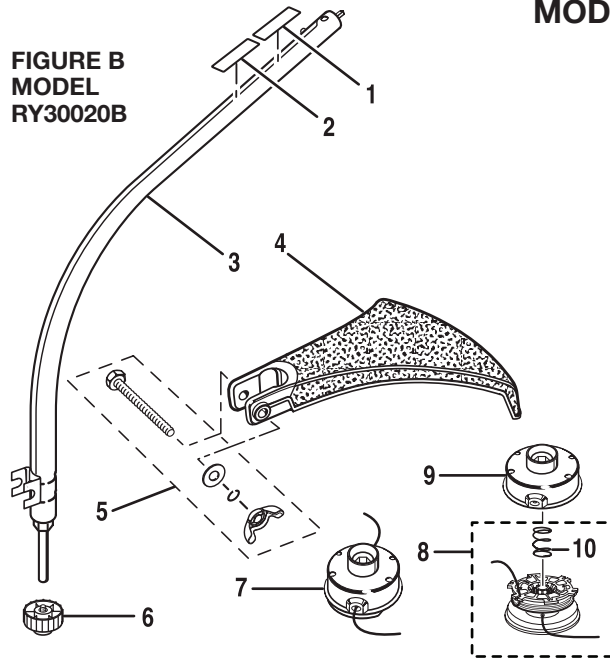

**FIGURE B
MODEL
RY30040B**

RYOBI 30cc STRING TRIMMERS AND BRUSHCUTTERS MODEL NUMBERS – RY30020B, RY30040B, RY30060B

**FIGURE B
MODEL
RY30020B**