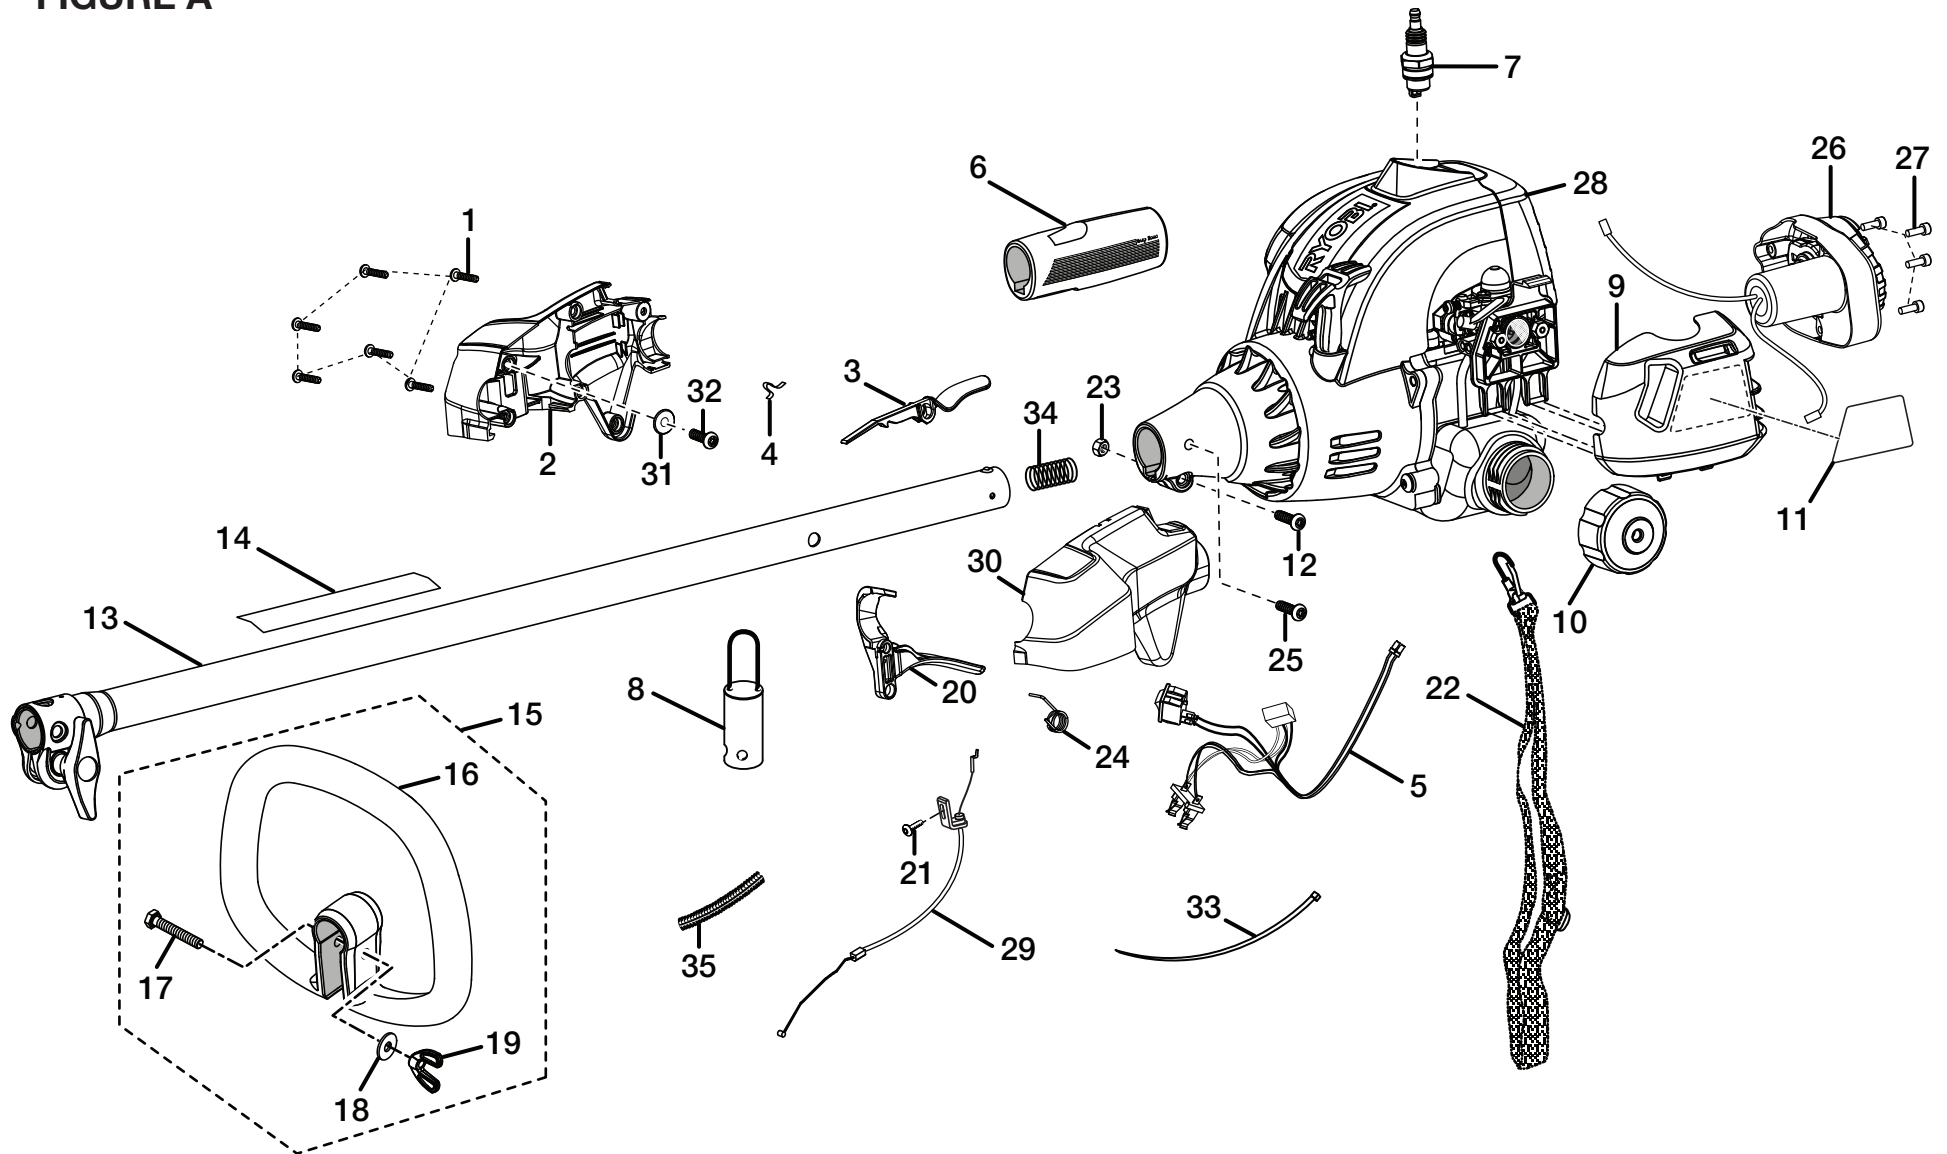

RYOBI 30cc STRING TRIMMER – MODEL NUMBER RY29550

FIGURE A

RYOBI 30cc STRING TRIMMER – MODEL NUMBER RY29550

PARTS LIST (FIGURE A)

KEY NO.	PART NUMBER	DESCRIPTION	QTY	KEY NO.	PART NUMBER	DESCRIPTION	QTY
1	660563001	Screw (M4 x 18 mm)	6	21	660616001	Screw (10-24 x 7/8 in.)	1
2	518797001	Left Handle.....	1	22	308487001	Shoulder Strap	1
3	518695001	Trigger Lock	1	23	678029002	Hex Nut (M6)	1
4	638431001	Strap Hanger	1	24	690694002	Spring.....	1
5	308315001	Wire Harness.....	1	25	660634001	Bolt (8-16 x 5/16 in. Torx T.F.).....	1
6	570234003	Rear Handle	1	26	310568001	Electrical Start Assembly	1
7	870174002	Spark Plug (Champion RCJ6Y).....	1	27	660527001	Screw (M5 x 14 mm)	4
8	518366001	Hanger Cap.....	1	28	309800001	Power Head Assembly.....	1
9	518777001	Air Box Cover	1	29	308439012	Throttle Cable.....	1
10	300758006	Fuel Cap Assembly	1	30	518798001	Right Handle	1
11	940686033	Label.....	1	31	690969001	Washer	1
12	660697002	Bolt (M6 x 20 mm).....	1	32	660870001	Screw	1
13	308470006	Upper Boom Assembly	1	33	900333010	Cable Tie	3
14	940230132	Warning Decal	1	34	690140011	Spring.....	1
15	308991001	Front Handle Assembly.....	1	35	518036006	Tube.....	1
16	518738001	Front Handle.....	1		130269012	Battery Pack (Not Shown).....	1
17	660643008	Bolt (1/4-20 x 40 mm)	1		140295003	Charger (Not Shown).....	1
18	678008001	Washer	1		987000310	Operator's Manual (960703004)	
19	518949001	Wing Nut (1/4-20).....	1		12-04-08 (Rev:04)		
20	518696001	Throttle Trigger	1				