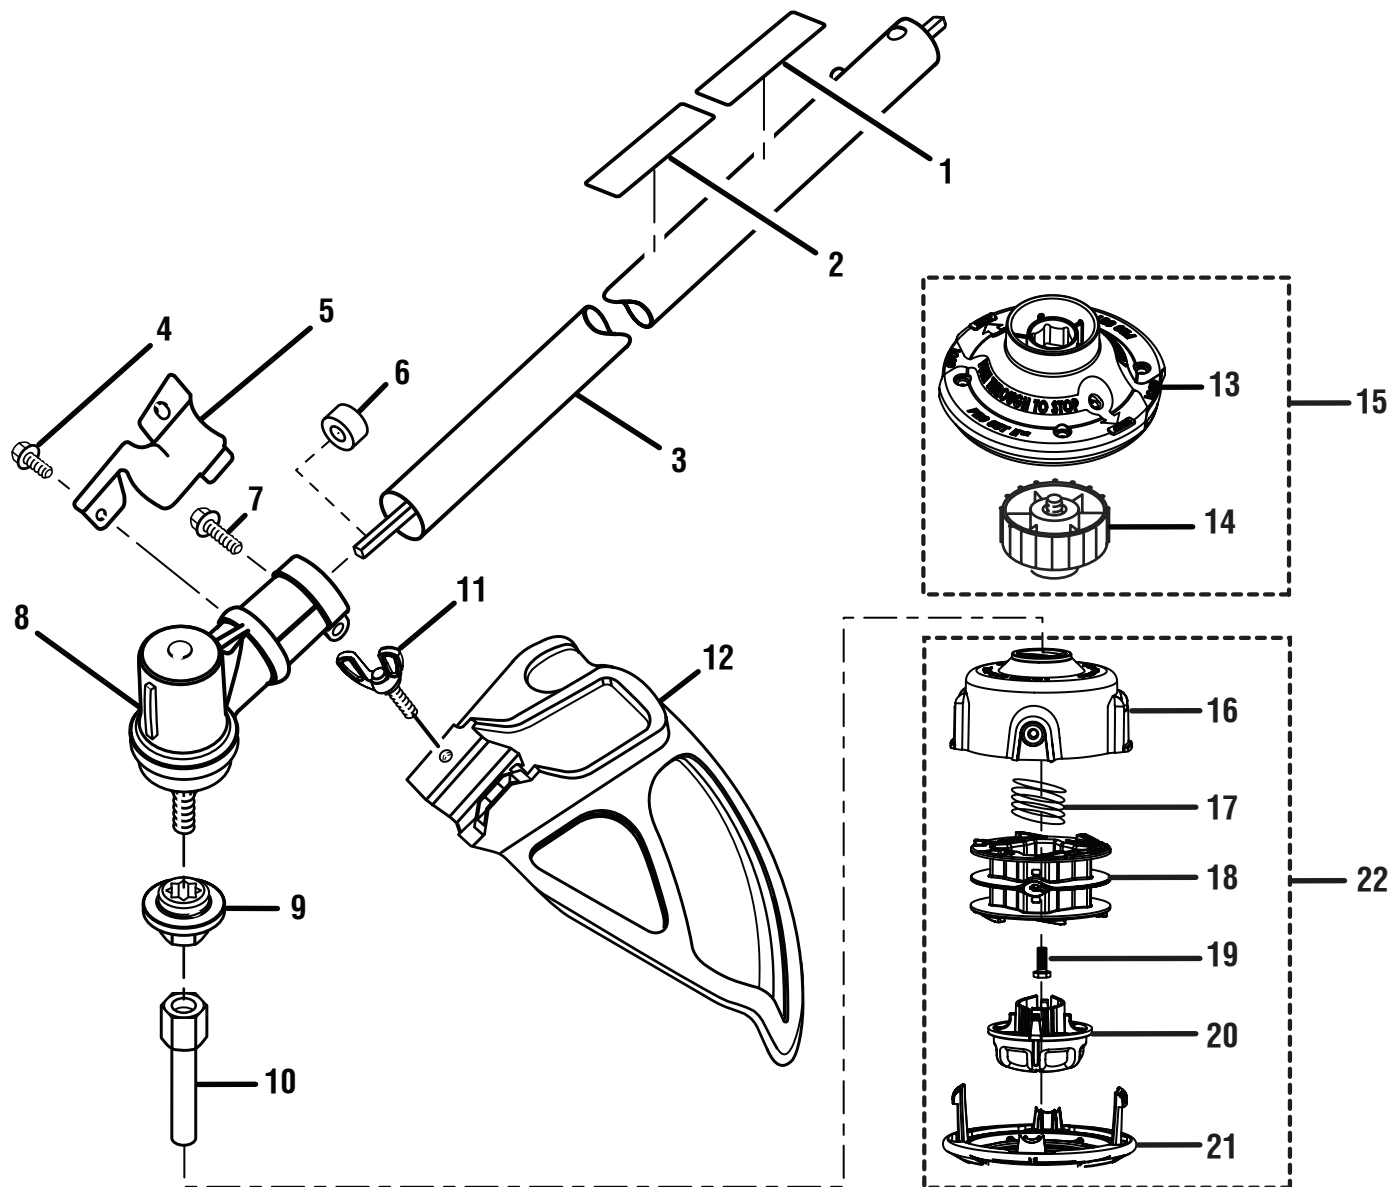

FIGURE B

PARTS LIST (FIGURE B)

KEY NO.	PART NUMBER	DESCRIPTION	QTY	KEY NO.	PART NUMBER	DESCRIPTION	QTY
1	940627024	Expand-it Label.....	1	13	308925001	Pro Cut II String Head.....	1
2	940230132	Warning Decal.....	1	14	308042003	Spool Retainer (Red).....	1
3	308035011	Straight Shaft Assembly.....	1	15	120950011	Pro Cut II String Head Assembly (Inc. Key Nos. 13-14).....	1
4	660736001	Screw (10-24 x 5/8 in.).....	1	16	308827002	Housing (Inc. Key No. 21).....	1
5	638125001	Clamp.....	1	17	678749001	Spring.....	1
6	518367001	Spacer.....	1	18	308924001	Spool.....	1
7	660642001	Screw (1/4-20 x 1-1/4 in.).....	1	19	660649001	Bolt (5/16-18 x 1/2 in. LH).....	1
8	308210002	Gear Head.....	1	20	518803001	Knob.....	1
9	678011002	Flanged Washer.....	1	21	518804001	Cover.....	1
10	678019002	Arbor.....	1	22	120950010	Reel Easy String Head Assembly (Inc. Key Nos. 16-21).....	1
11	660886001	Wing Screw (1/4-20 x 1-1/4 in.).....	1				
12	308473001	Grass Deflector Assembly.....	1