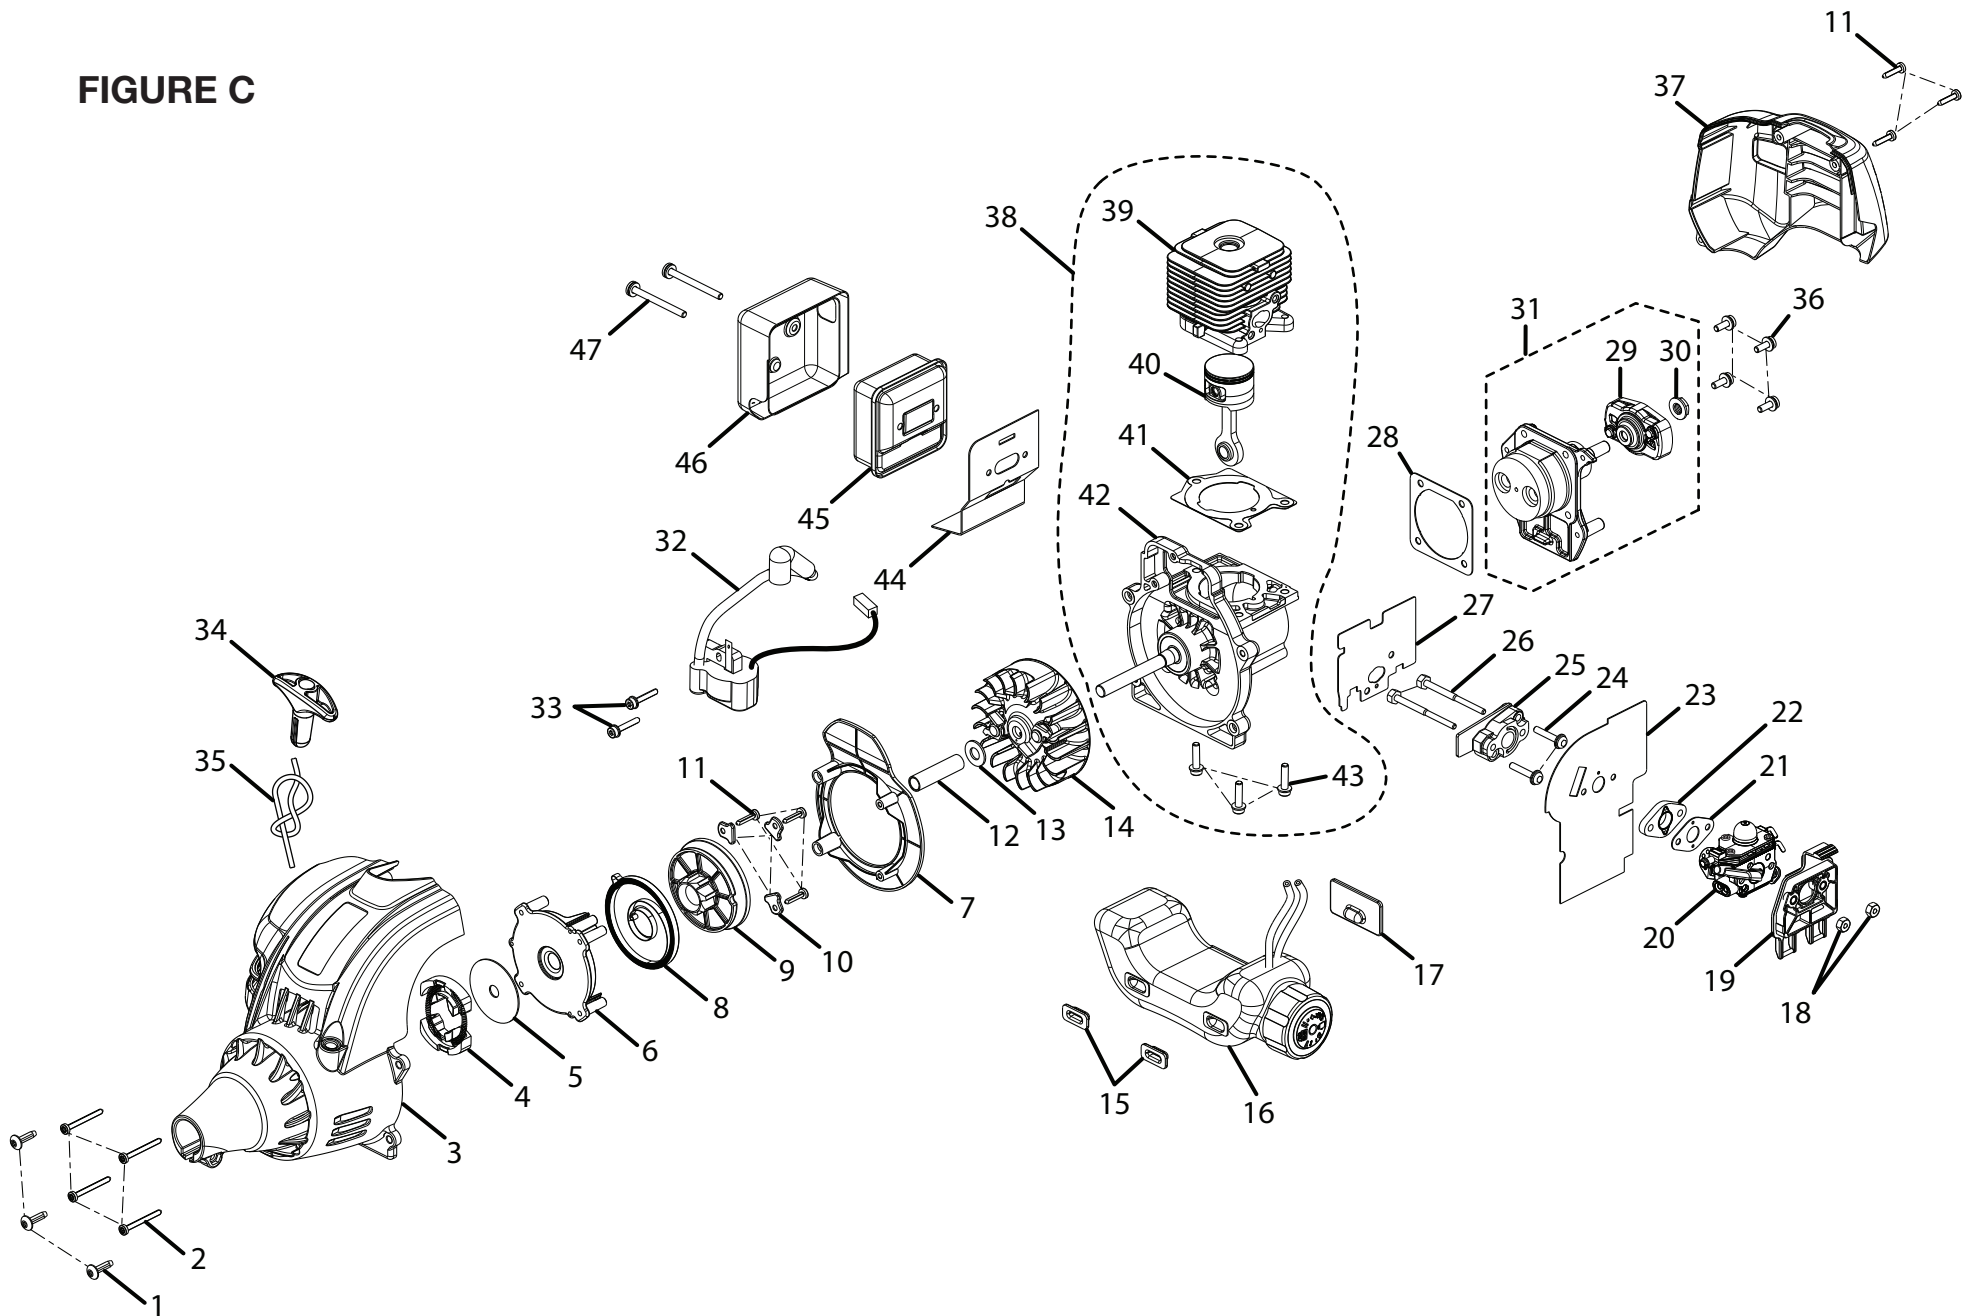

FIGURE C

PARTS LIST (FIGURE C)

KEY NO.	PART NUMBER	DESCRIPTION	QTY	KEY NO.	PART NUMBER	DESCRIPTION	QTY
1	660630002	Screw (10-24 x 3/4 in.).....	3	25	518070001	Heat Dam.....	1
2	661508001	Screw (M4 x 38 mm).....	4	26	660346002	Screw (10 x 2-1/2 in.).....	2
3	308194005	Starter Housing Assembly.....	1	27	901657001	Heat Dam Gasket.....	1
4	300960002	Clutch Assembly.....	1	28	900954001	Crankcase Gasket.....	1
5	638090001	Washer.....	1	29	308004002	Pulley Assembly.....	1
6	518134001	Starter Retaining.....	1	30	678339002	Nut (M8 x 1-1/4 in.).....	1
7	518854001	Baffle Plate.....	1	31	310570001	Crankcase Cover Assembly.....	1
8	638033001	Spring & Container.....	1	32	310563001	Ignition.....	1
9	518501001	Pulley.....	1	33	660660001	Screw (M4 x 25 mm).....	2
10	638389001	Pulley Retainer.....	3	34	518502003	Starter Grip.....	1
11	660466001	Screw (M4 x 18 mm).....	6	35	900849002	Starter Rope.....	1
12	638284003	Spacer.....	1	36	660638004	Screw (10-24 x 3/4 in. Pan Hd.).....	4
13	650017001	Washer.....	1	37	518775001	Rear Housing.....	1
14	308433008	Rotor Assembly.....	1	38	309920001	Short Block Assembly (Inc. Key Nos. 39-43).....	1
15	570256001	Bumper.....	2	39	640069002	Cylinder.....	1
16	308181012	Fuel Tank & Cap Assembly.....	1	40	308023005	Piston w/Rod Assembly.....	1
17	570549001	Bumper.....	1	41	900953001	Cylinder Gasket.....	1
18	678027001	Lock Nut (10-24).....	2	42	309920002	Crankcase Assembly.....	1
19	518766001	Air Filter Base.....	1	43	660342002	Screw (M5 x 20 mm).....	3
20	308054012	Carburetor Assembly.....	1	44	901452005	Muffler Gasket.....	1
21	900994004	Carburetor Gasket.....	1	45	309316001	Muffler Assembly.....	1
22	590456003	Gasket.....	1	46	638481001	Heat Shield.....	1
23	900740003	Carburetor Gasket.....	1	47	660638003	Screw (10-24 x 2-1/8 in.).....	2
24	660662001	Screw (10-24 x 1 in. Pan Hd.).....	2