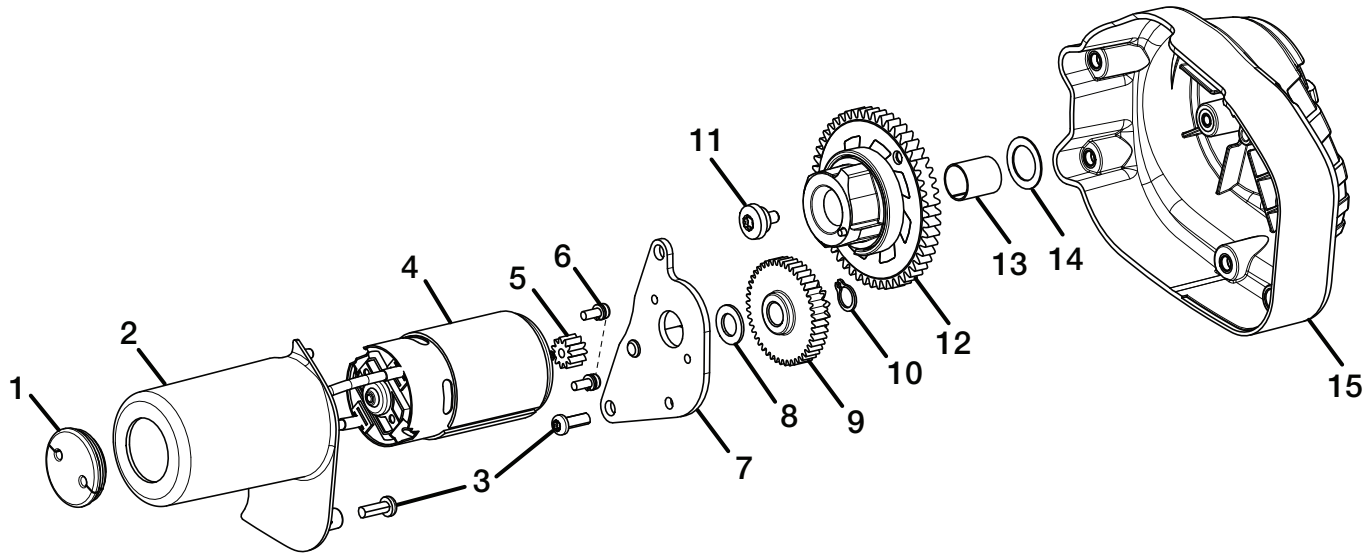

FIGURE D

PARTS LIST (FIGURE D)

KEY NO.	PART NUMBER	DESCRIPTION	QTY	KEY NO.	PART NUMBER	DESCRIPTION	QTY
1	561978001	Cover.....	1	9	678566001	Pulley & Gear.....	1
2	518782001	Motor Cover	1	10	678569001	Retaining Ring.....	1
3	660526001	Screw (M4 x 11 mm)	2	11	660525001	Screw (M4 x 6 mm)	1
4	641600001	Motor.....	1	12	310693001	Final Start Gear & Pawl Assembly	1
5	610715001	Pinion	1	13	678592001	Bushing.....	1
6	660520001	Screw (M3 x 8 mm)	2	14	678596001	Spacer.....	1
7	310567001	Bracket & Shaft Assembly	1	15	518780001	Rear Cover	1
8	678568001	Thrust Washer.....	1