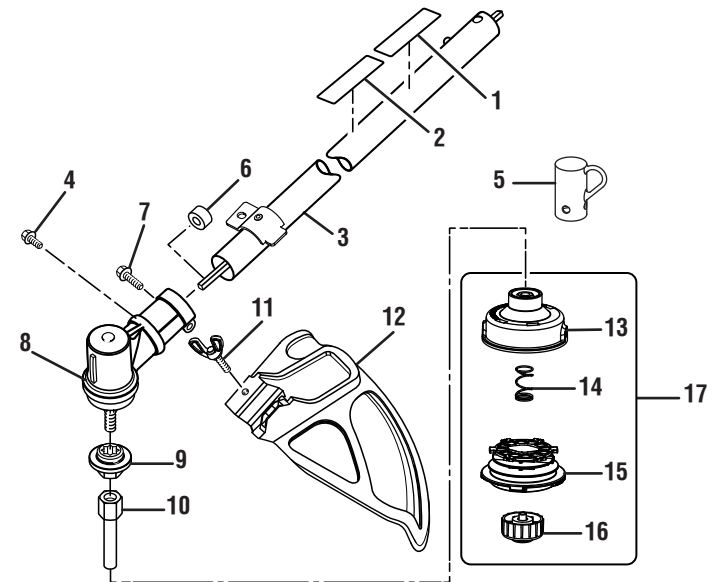

RYOBI 26cc STRING TRIMMERS
MODEL NUMBERS – RY28100, RY28120 & RY28140

FIGURE C
MODEL
RY28120

FIGURE C
MODEL
RY28140

Key No.	Service Number	Description	Qty.
1	940726013	Logo Label.....	1
2	940657032	Warning Label.....	1
3	308038010	Curved Shaft Assembly.....	1
4	120642001	Washer and Bolt Assembly.....	1
5	308052001	Curved Shaft Grass Deflector.....	1
6	310643003	String Head Housing.....	1
7	679958001	Spring.....	1
8	310412003	Spool.....	1
9	308042002	Spool Retainer.....	1
10	309562005	String Head Assembly (Inc. Key Nos. 6-8).....	1
11	518019002	Hanger Cap.....	1

Key No.	Service Number	Description	Qty.
1	940726013	Logo Label.....	1
2	940657032	Warning Label.....	1
3	308035038	Straight Shaft Assembly.....	1
4	660641001	Screw (10-24 x 5/8 in.).....	1
5	518019002	Hanger Cap.....	1
6	518367001	Spacer.....	1
7	660642001	Screw (1/4-20 x 1-1/4 in.).....	1
8	308210009	Gear Head.....	1
9	678011002	Washer.....	1
10	678019002	Arbor.....	1
11	660886001	Wing Screw (1/4-20 x 1-1/4 in.).....	1
12	308473001	Grass Deflector Assembly (Inc. Key No. 11).....	1
13	310643003	String Head Housing.....	1
14	679958001	Spring.....	1
15	310412003	Spool.....	1
16	308042003	Spool Retainer.....	1
17	309562005	String Head Assembly (Inc. Key Nos. 13-15).....	1