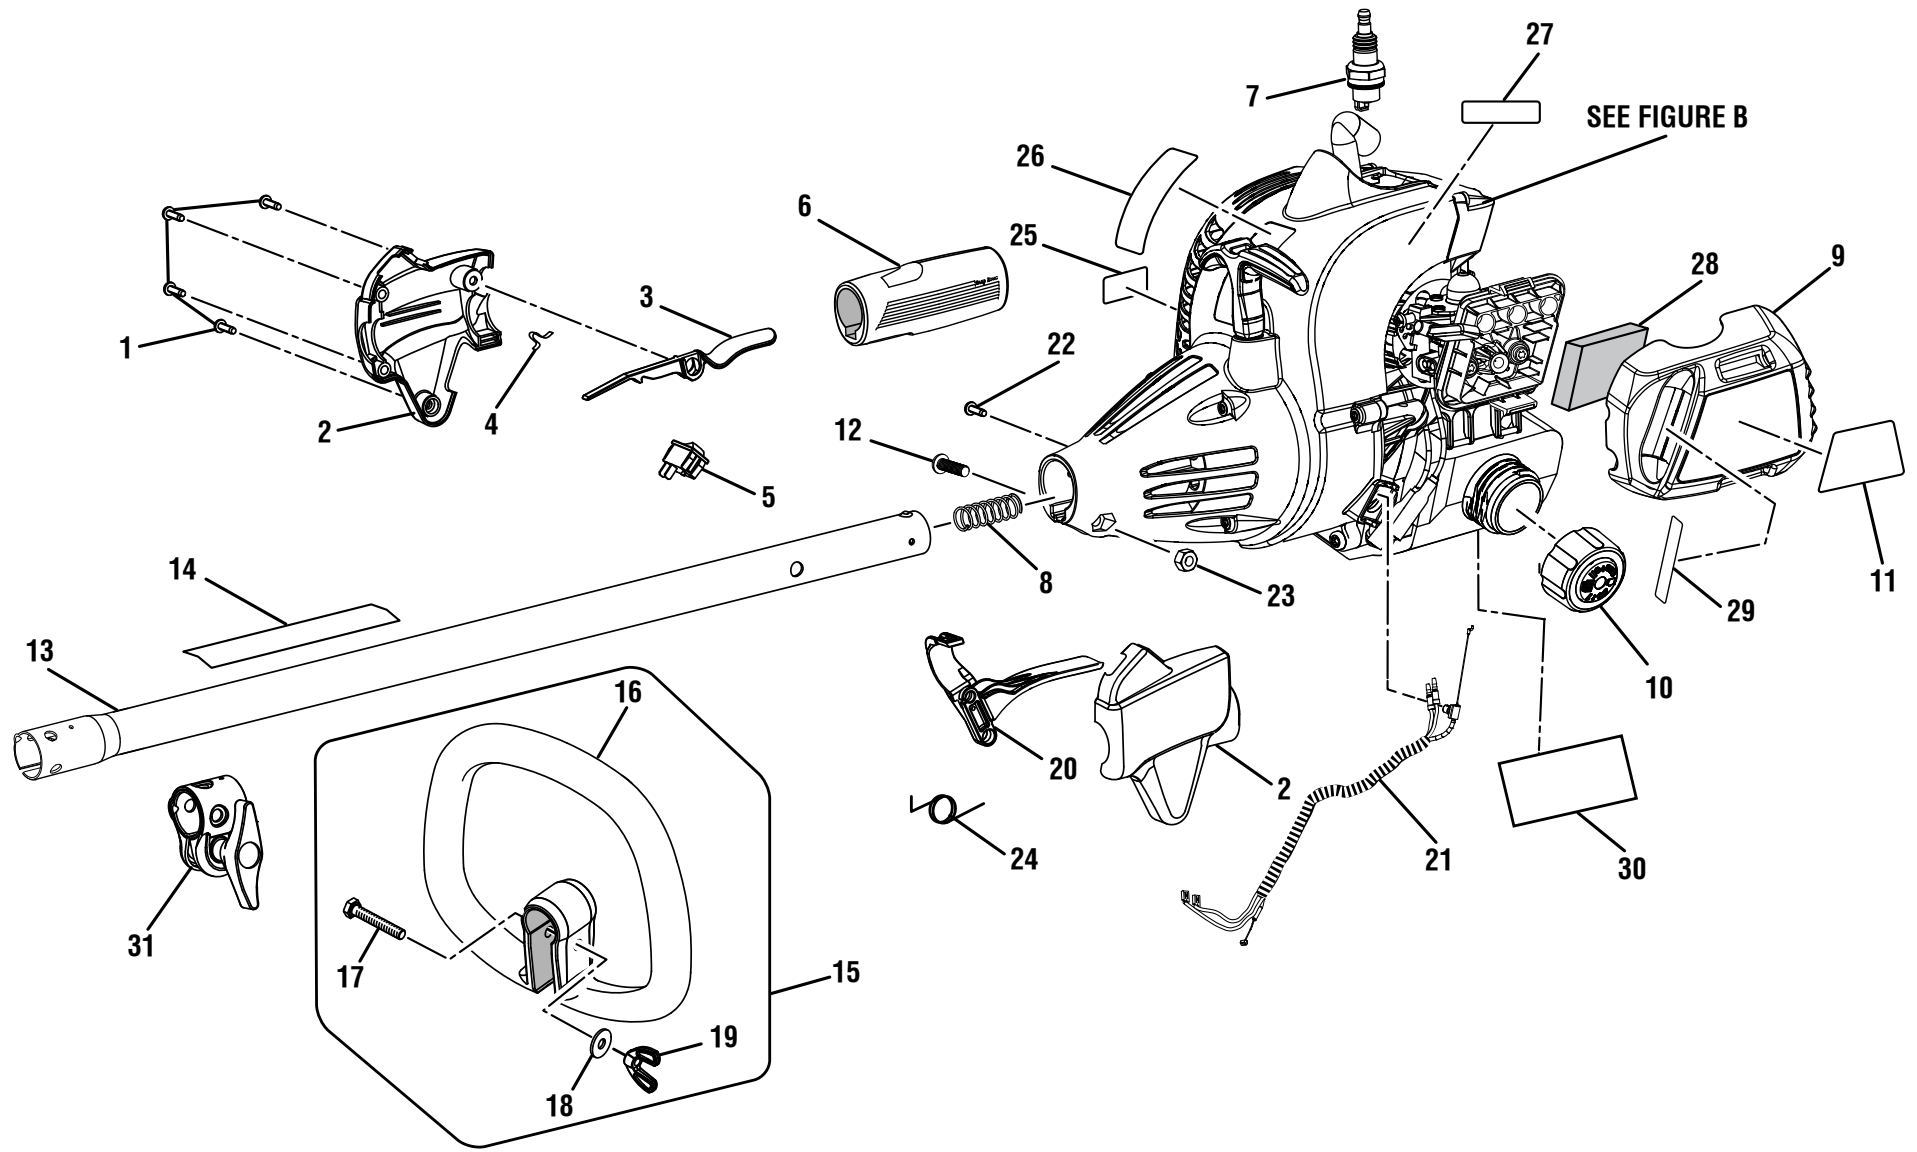

RYOBI 26cc STRING TRIMMERS
MODEL NUMBERS – RY28100, RY28120 & RY28140

FIGURE A

RYOBI 26cc STRING TRIMMERS
MODEL NUMBERS – RY28100, RY28120 & RY28140

PARTS LIST (FIGURE A)

KEY NO.	PART NUMBER	DESCRIPTION	QTY	KEY NO.	PART NUMBER	DESCRIPTION	QTY
1	660563002	Screw (M4 x 20 mm)	4	18	678008001	Washer	1
2	308869002	Control Handle Assembly	1	19	518949001	Wing Nut	1
3	518695001	Trigger Lock	1	20	518696001	Throttle Trigger.....	1
4	638431001	Strap Hanger.....	1	21	308842004	Throttle and Lead Assembly	1
5	760700002	Switch (Momentary Contact)	1	22	660925011	Screw (M4 x 8 mm, Torx T.F.).....	1
6	570234002	Rear Handle	1	23	678029002	Hex Nut (M6)	1
7	870174001	* Spark Plug (Champion RCJ6Y).....	1	24	690694002	Throttle Spring	1
8	690140011	Compression Spring	1	25	940654088	Combustion Warning Label.....	1
9	525105002	Air Box Cover	1	26	940705011	Logo Label	1
10	310817004	Fuel Cap Assembly (1.5 in. Diameter).....	1	27	941788001	Primer Label.....	1
11	940734131	Label.....	1	28	900952011	Air Filter	1
12	660697002	Bolt (M6 x 20 mm).....	1	29	940216004	Start Run Label	1
13	308470013	Upper Boom Assembly	1	30	941790001	Fuel Tank Warning Label.....	1
14	940657034	Warning Decal.....	1	31	308045006	Boom Clamp	1
15	308991001	Front Handle Assembly (Inc. Key Nos. 16-19).....	1	Not Shown:			
16	518738001	Front Handle	1	990000224	Operator's Manual (RY28100).....	1	
17	660643008	Bolt (1/4-20 x 40 mm)	1	990000227	Operator's Manual (RY28120 and RY28140)	1	