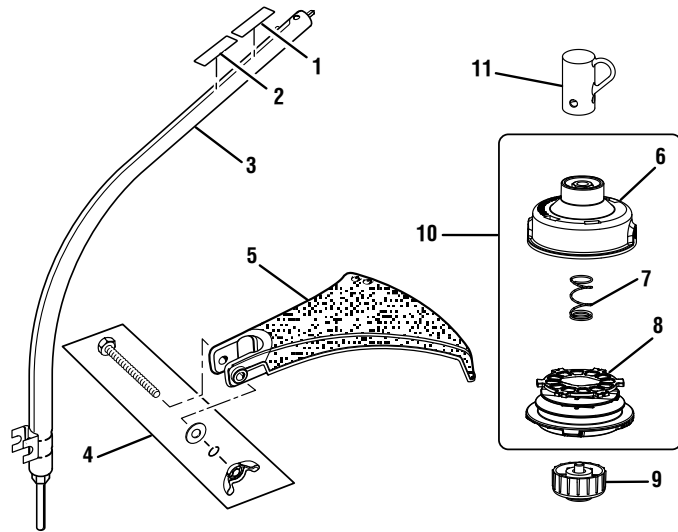

RYOBI 26cc STRING TRIMMERS
MODEL NUMBERS – RY28100, RY28120 & RY28140

FIGURE C
MODEL
RY28120

FIGURE C
MODEL
RY28140

Key No.	Service Number	Description	Qty.
1	940726013	Logo Label.....	1
2	940657032	Warning Label.....	1
3	308038010	Curved Shaft Assembly.....	1
4	120642001	Washer and Bolt Assembly.....	1
5	308052001	Curved Shaft Grass Deflector.....	1
6	310643003	String Head Housing.....	1
7	679958001	Spring.....	1
8	310412003	Spool.....	1
9	308042002	Spool Retainer.....	1
10	309562005	String Head Assembly (Inc. Key Nos. 6-8).....	1
11	518019002	Hanger Cap.....	1

Key No.	Service Number	Description	Qty.
1	940726013	Logo Label.....	1
2	940657032	Warning Label.....	1
3	308035038	Straight Shaft Assembly.....	1
4	660641001	Screw (10-24 x 5/8 in.).....	1
5	518019002	Hanger Cap.....	1
6	518367001	Spacer.....	1
7	660642001	Screw (1/4-20 x 1-1/4 in.).....	1
8	308210009	Gear Head.....	1
9	678011002	Washer.....	1
10	678019002	Arbor.....	1
11	660886001	Wing Screw (1/4-20 x 1-1/4 in.).....	1
12	308473001	Grass Deflector Assembly (Inc. Key No. 11).....	1
13	310643003	String Head Housing.....	1
14	679958001	Spring.....	1
15	310412003	Spool.....	1
16	308042003	Spool Retainer.....	1
17	309562005	String Head Assembly (Inc. Key Nos. 13-15).....	1