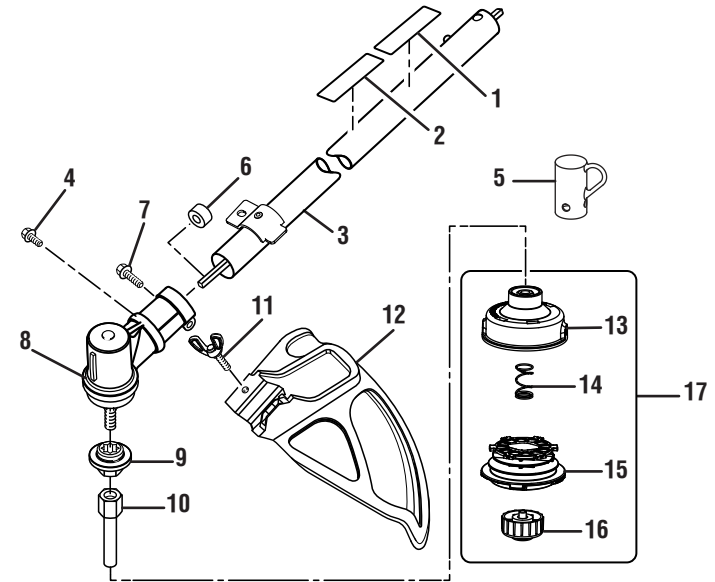

**RYOBI 26cc STRING TRIMMERS**  
**MODEL NUMBERS – RY28100, RY28120 & RY28140**

**FIGURE C**  
**MODEL**  
**RY28120**

**FIGURE C**  
**MODEL**  
**RY28140**

Key No.	Service Number	Description	Qty.
1	940726013	Logo Label.....	1
2	940657032	Warning Label.....	1
3	308038010	Curved Shaft Assembly.....	1
4	120642001	Washer and Bolt Assembly.....	1
5	308052001	Curved Shaft Grass Deflector.....	1
6	310643003	String Head Housing.....	1
7	679958001	Spring.....	1
8	310412003	Spool.....	1
9	308042002	Spool Retainer.....	1
10	309562005	String Head Assembly (Inc. Key Nos. 6-8).....	1
11	518019002	Hanger Cap.....	1