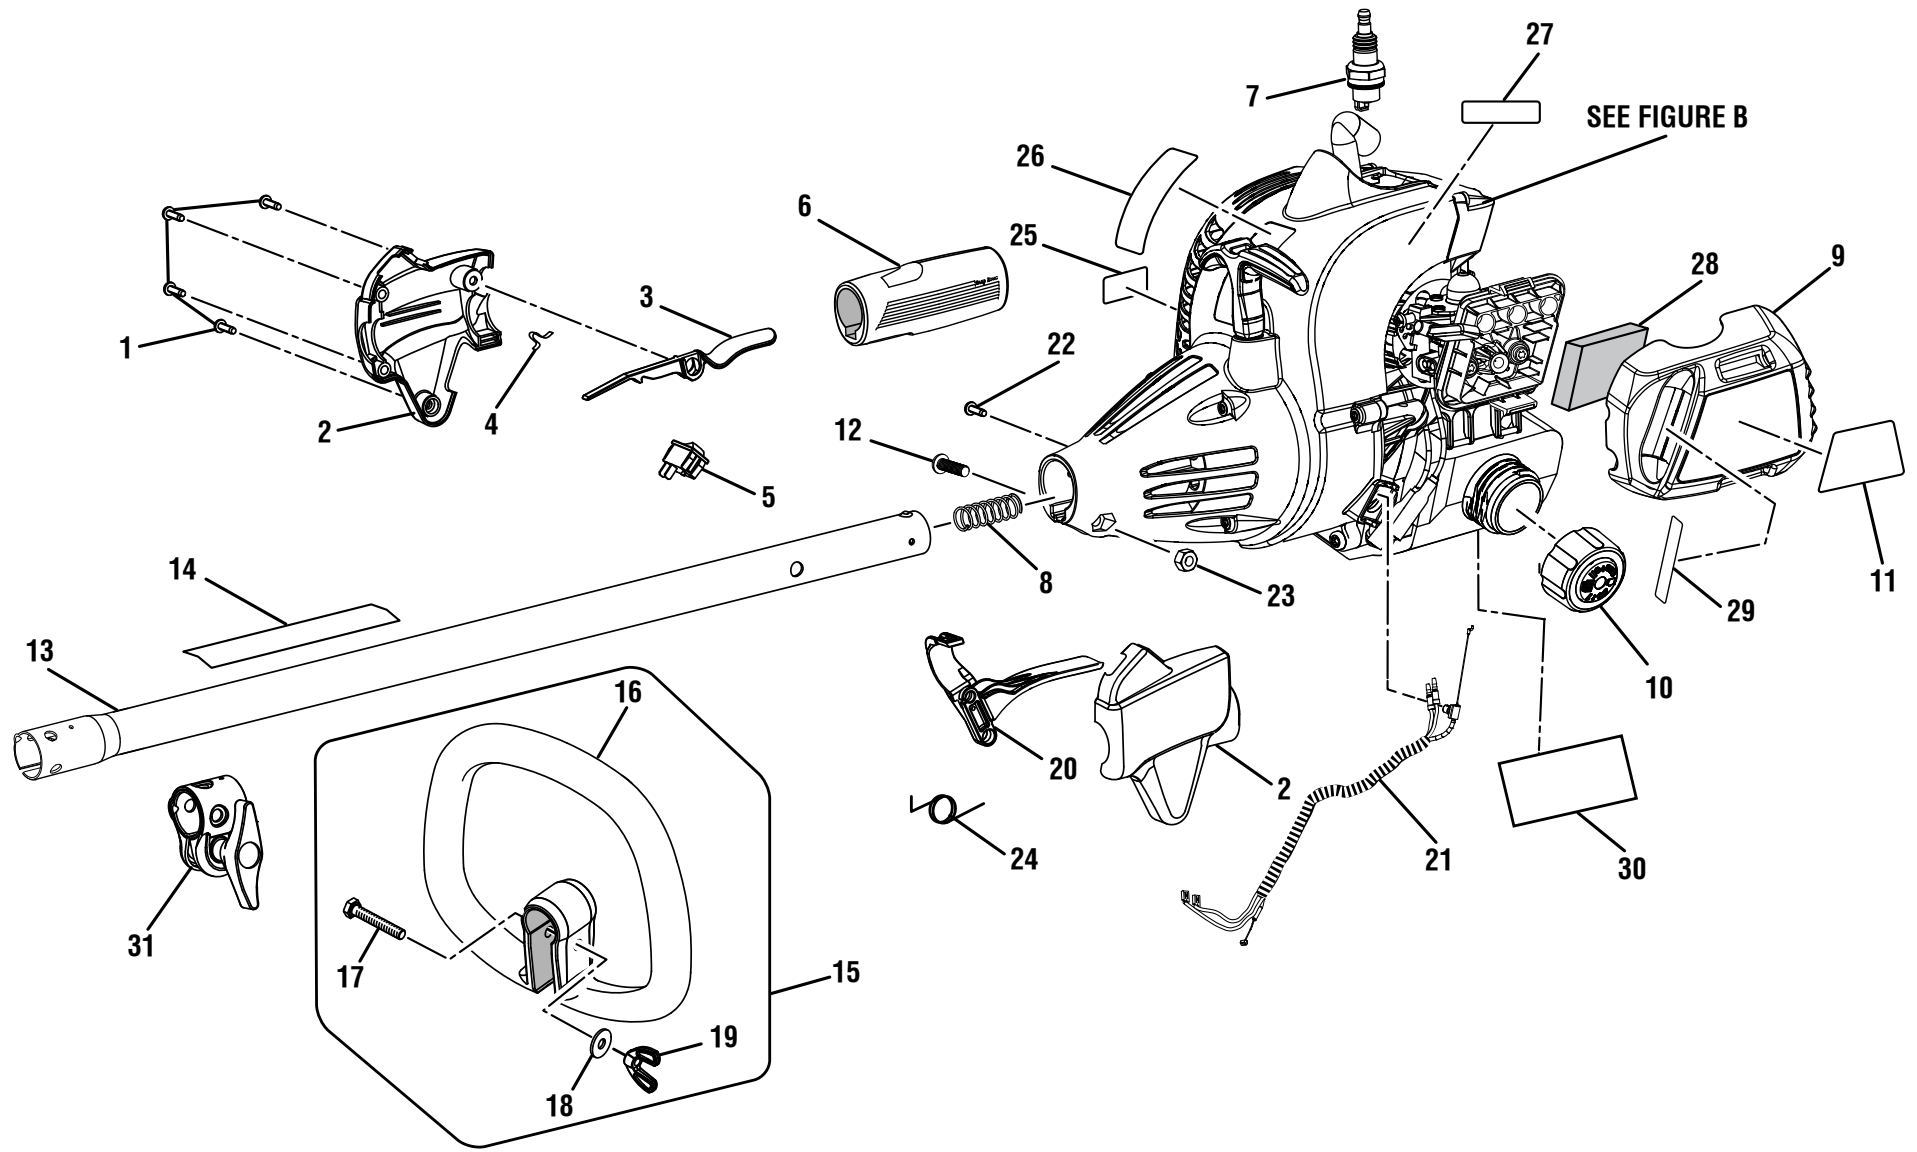

RYOBI 26cc STRING TRIMMERS  
MODEL NUMBERS - RY28100, RY28120 & RY28140

FIGURE A

**RYOBI 26cc STRING TRIMMERS**  
**MODEL NUMBERS – RY28100, RY28120 & RY28140**

**PARTS LIST (FIGURE A)**

KEY NO.	PART NUMBER	DESCRIPTION	QTY	KEY NO.	PART NUMBER	DESCRIPTION	QTY
1	660563002	Screw (M4 x 20 mm) .....	4	18	678008001	Washer .....	1
2	308869002	Control Handle Assembly .....	1	19	518949001	Wing Nut .....	1
3	518695001	Trigger Lock .....	1	20	518696001	Throttle Trigger.....	1
4	638431001	Strap Hanger.....	1	21	308842004	Throttle and Lead Assembly .....	1
5	760700002	Switch (Momentary Contact) .....	1	22	660925011	Screw (M4 x 8 mm, Torx T.F.).....	1
6	570234002	Rear Handle .....	1	23	678029002	Hex Nut (M6) .....	1
7	870174001	* Spark Plug (Champion RCJ6Y).....	1	24	690694002	Throttle Spring .....	1
8	690140011	Compression Spring .....	1	25	940654088	Combustion Warning Label.....	1
9	525105002	Air Box Cover .....	1	26	940705011	Logo Label .....	1
10	310817004	Fuel Cap Assembly (1.5 in. Diameter).....	1	27	941788001	Primer Label.....	1
11	940734131	Label.....	1	28	900952011	Air Filter .....	1
12	660697002	Bolt (M6 x 20 mm).....	1	29	940216004	Start Run Label .....	1
13	308470013	Upper Boom Assembly .....	1	30	941790001	Fuel Tank Warning Label.....	1
14	940657034	Warning Decal.....	1	31	308045006	Boom Clamp .....	1
15	308991001	Front Handle Assembly (Inc. Key Nos. 16-19).....	1	<b>Not Shown:</b>			
16	518738001	Front Handle .....	1	990000224	Operator's Manual (RY28100).....	1	
17	660643008	Bolt (1/4-20 x 40 mm) .....	1	990000227	Operator's Manual (RY28120 and RY28140) .....	1	