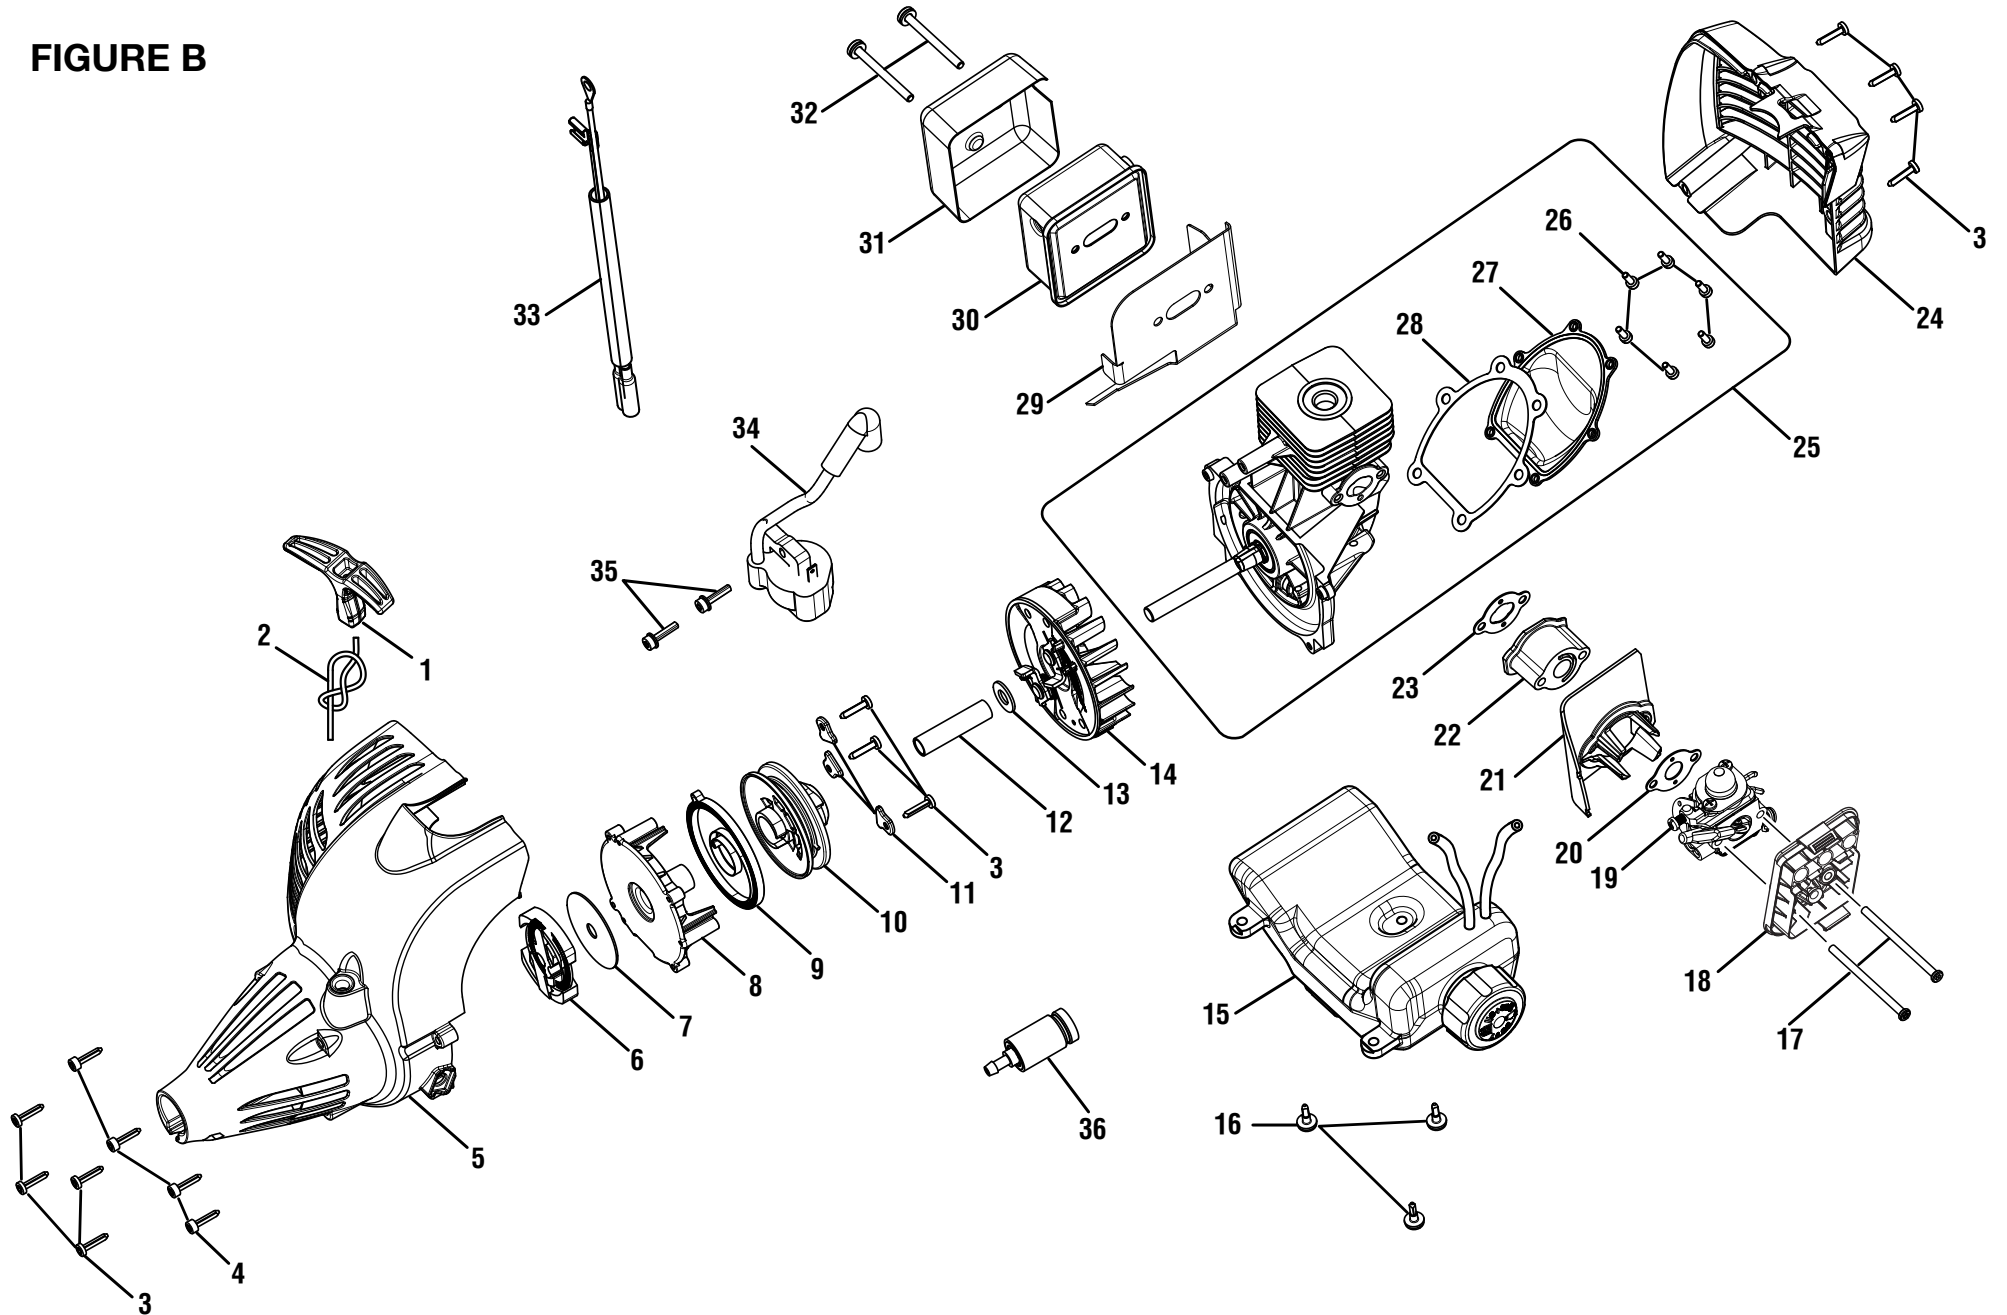

RYOBI 26cc STRING TRIMMERS
MODEL NUMBERS – RY28100, RY28120 & RY28140

FIGURE B

**RYOBI 26cc STRING TRIMMERS
MODEL NUMBERS – RY28100, RY28120 & RY28140**

PARTS LIST (FIGURE B)

KEY NO.	PART NUMBER	DESCRIPTION	QTY	KEY NO.	PART NUMBER	DESCRIPTION	QTY
1	525485002	Starter Grip.....	1	19	308054077	Carburetor Assembly	1
2	900849012	Starter Rope.....	1	20	901552001	Outer Heat Dam Gasket.....	1
3	660466001	Screw (M4 x 18 mm)	11	21	518685001	Air Baffle.....	1
4	660970001	Screw (M4 x 17 mm)	4	22	518497001	Heat Dam	1
5	308671027	Starter Housing Assembly	1	23	901551001	Inner Heat Dam Gasket.....	1
6	300960002	Clutch Assembly	1	24	518504002	Rear Housing	1
7	638090001	Washer	1	25	308892014	Short Block Assembly (Inc. Key Nos. 26-28).....	1
8	518692001	Starter Baffle	1	26	660925003	Screw (M4 x 12 mm)	6
9	638033001	Spring and Container	1	27	638337005	Crankcase Cover.....	1
10	310022003	Easy Starter Assembly	1	28	901550001	Crankcase Cover Gasket	1
11	638389001	Pulley Retainer	3	29	901452001	Muffler Gasket.....	1
12	638284002	Spacer Tube	1	30	308990011	Muffler Assembly.....	1
13	650017001	Washer	1	31	638442001	Muffler Housing.....	1
14	308811007	Flywheel Assembly.....	1	32	660638003	Muffler Bolt (10-24 x 2-1/8 in.)	2
15	308675051	Fuel Tank and Cap Assembly	1	33	308863024	Electrical Lead Wire Assembly.....	1
16	660970002	Screw (M4)	3	34	850108031	Ignition Module	1
17	660454007	Bolt (M5 x 70 mm).....	2	35	660968001	Screw (M4 x 19 mm)	2
18	525106001	Air Box Base	1	36	310976001	Fuel Filter.....	1