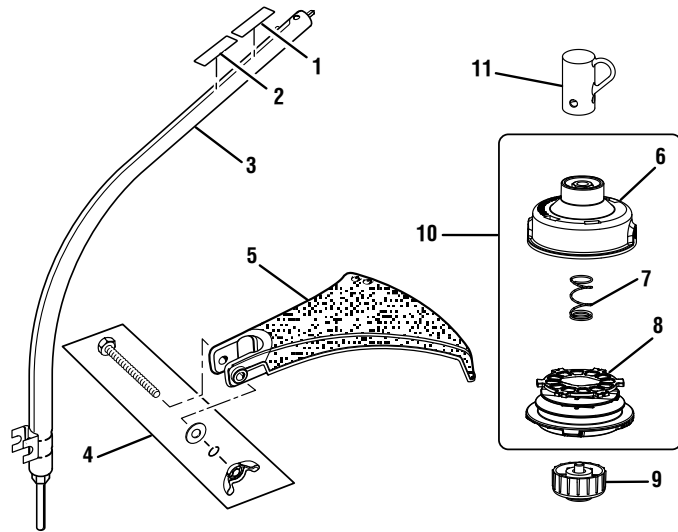

RYOBI 26cc STRING TRIMMERS
MODEL NUMBERS – RY28100, RY28120 & RY28140

FIGURE C
MODEL
RY28120