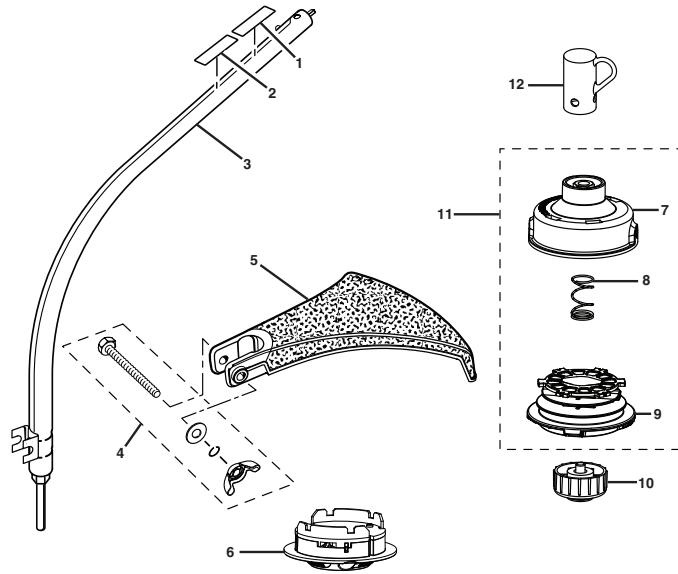

**RYOBI 26cc STRING TRIMMERS
MODEL NUMBERS – RY28000, RY28020, RY28040**

**FIGURE C
MODEL
RY28020**