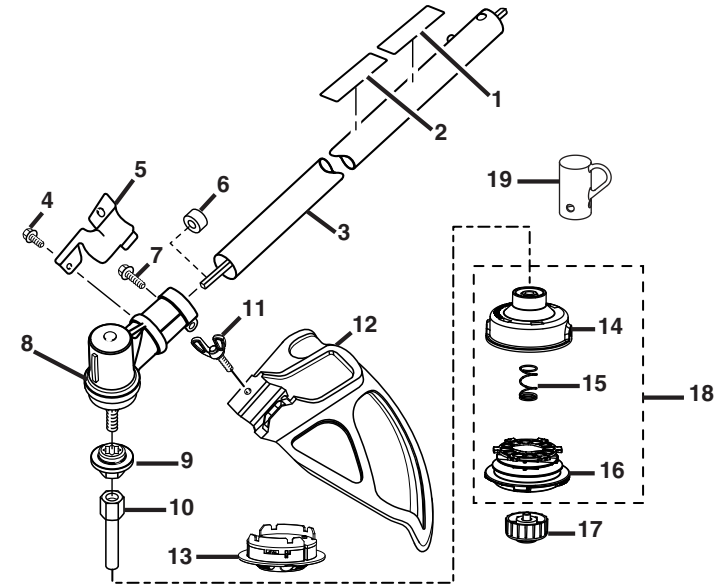

**FIGURE C
MODEL
RY28040**

Key No.	Service Number	Description	Qty.
1	940726013	Logo Label	1
2	940230132	Warning Label	1
3	308038010	Curved Shaft Assembly.....	1
4	120642001	Washer and Bolt Assembly	1
5	308052001	Curved Shaft Grass Deflector	1
6	310734002	Dual Spool™ Fixed Line String Head Insert	1
7	310643001	String Head Housing.....	1
8	678022001	Spring.....	1
9	310412001	Spool.....	1
10	308042002	Spool Retainer.....	1
11	309562002	String Head Assembly (Incl. Key Nos. 7-9).....	1
12	518019002	Hanger Cap.....	1

Key No.	Service Number	Description	Qty.
1	940726013	Logo Label	1
2	940230132	Warning Label	1
3	308035011	Straight Shaft Assembly.....	1
4	660736001	Screw (10-24 x 5/8 in.).....	1
5	638125001	Clamp.....	1
6	518367001	Spacer.....	1
7	660642001	Screw (1/4-20 x 1-1/4 in.).....	1
8	308210002	Gear Head.....	1
9	678011002	Washer	1
10	678019002	Arbor	1
11	660886001	Wing Screw (1/4-20 x 1-1/4 in.)	1
12	308473001	Grass Deflector Assembly (Incl. Key No. 11)	1
13	310734002	Dual Spool™ Fixed Line String Head Insert	1
14	310643001	String Head Housing.....	1
15	678022001	Spring.....	1
16	310412001	Spool.....	1
17	308042003	Spool Retainer.....	1
18	309562002	String Head Assembly (Incl. Key Nos. 14-16).....	1
19	518019002	Hanger Cap.....	1