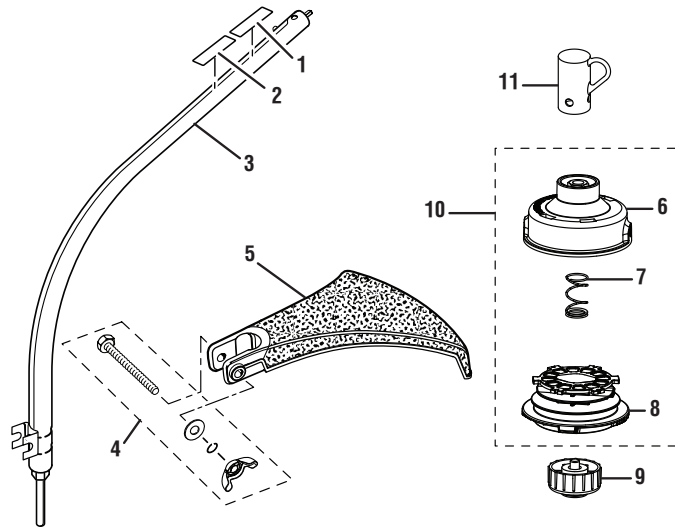

RYOBI 26cc STRING TRIMMERS
MODEL NUMBERS – RY28005, RY28025, RY28045

FIGURE C
MODEL
RY28025

FIGURE C
MODEL
RY28045

Key No.	Service Number	Description	Qty.
1	940726013	Logo Label	1
2	940230132	Warning Label	1
3	308038010	Curved Shaft Assembly	1
4	120642001	Washer and Bolt Assembly.....	1
5	308052001	Curved Shaft Grass Deflector	1
6	310643001	String Head Housing.....	1
7	678022001	Spring.....	1
8	310412001	Spool.....	1
9	308042002	Spool Retainer	1
10	309562002	String Head Assembly (Inc. Key Nos. 6-8).....	1
11	518019002	Hanger Cap.....	1

Key No.	Service Number	Description	Qty.
1	940726013	Logo Label	1
2	940230132	Warning Label	1
3	308035038	Straight Shaft Assembly	1
4	660641001	Screw (10-24 x 5/8 in.).....	1
5	518019002	Hanger Cap.....	1
6	518367001	Spacer.....	1
7	660642001	Screw (1/4-20 x 1-1/4 in.)	1
8	308210002	Gear Head.....	1
9	678011002	Washer	1
10	678019002	Arbor	1
11	660886001	Wing Screw (1/4-20 x 1-1/4 in.).....	1
12	308473001	Grass Deflector Assembly (Inc. Key No. 11).....	1
13	310643001	String Head Housing.....	1
14	678022001	Spring.....	1
15	310412001	Spool.....	1
16	308042003	Spool Retainer	1
17	309562002	String Head Assembly (Inc. Key Nos. 13-15).....	1