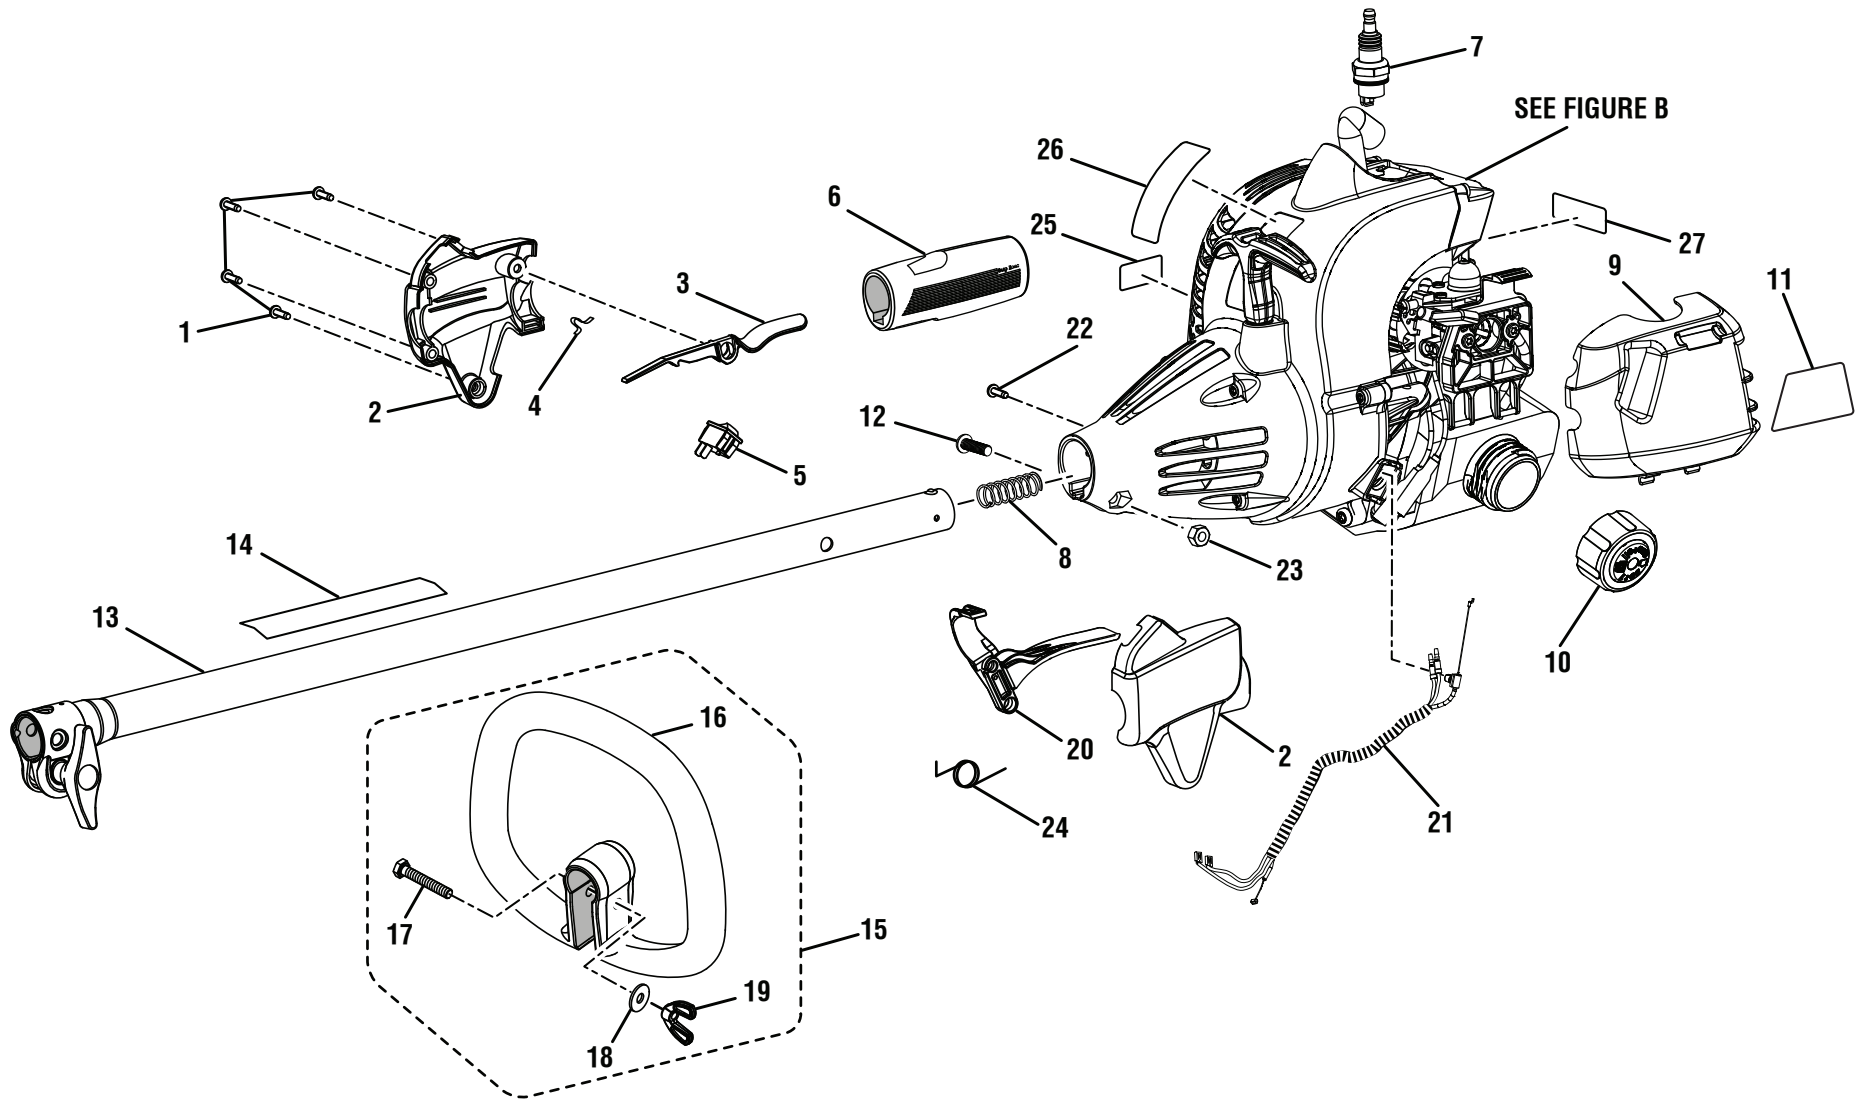

RYOBI 26cc STRING TRIMMERS
MODEL NUMBERS - RY28005, RY28025, RY28045

FIGURE A

RYOBI 26cc STRING TRIMMERS
MODEL NUMBERS - RY28005, RY28025, RY28045

FIGURE B

**RYOBI 26cc STRING TRIMMERS
MODEL NUMBERS – RY28005, RY28025, RY28045**

RYOBI 26cc STRING TRIMMERS
MODEL NUMBERS – RY28005, RY28025, RY28045

FIGURE C
MODEL
RY28025

FIGURE C
MODEL
RY28045

Key No.	Service Number	Description	Qty.
1	940726013	Logo Label	1
2	940230132	Warning Label	1
3	308038010	Curved Shaft Assembly	1
4	120642001	Washer and Bolt Assembly.....	1
5	308052001	Curved Shaft Grass Deflector	1
6	310643001	String Head Housing.....	1
7	678022001	Spring.....	1
8	310412001	Spool.....	1
9	308042002	Spool Retainer	1
10	309562002	String Head Assembly (Inc. Key Nos. 6-8).....	1
11	518019002	Hanger Cap.....	1

Key No.	Service Number	Description	Qty.
1	940726013	Logo Label	1
2	940230132	Warning Label	1
3	308035038	Straight Shaft Assembly	1
4	660641001	Screw (10-24 x 5/8 in.).....	1
5	518019002	Hanger Cap.....	1
6	518367001	Spacer.....	1
7	660642001	Screw (1/4-20 x 1-1/4 in.)	1
8	308210002	Gear Head.....	1
9	678011002	Washer	1
10	678019002	Arbor	1
11	660886001	Wing Screw (1/4-20 x 1-1/4 in.).....	1
12	308473001	Grass Deflector Assembly (Inc. Key No. 11).....	1
13	310643001	String Head Housing.....	1
14	678022001	Spring.....	1
15	310412001	Spool.....	1
16	308042003	Spool Retainer	1
17	309562002	String Head Assembly (Inc. Key Nos. 13-15).....	1