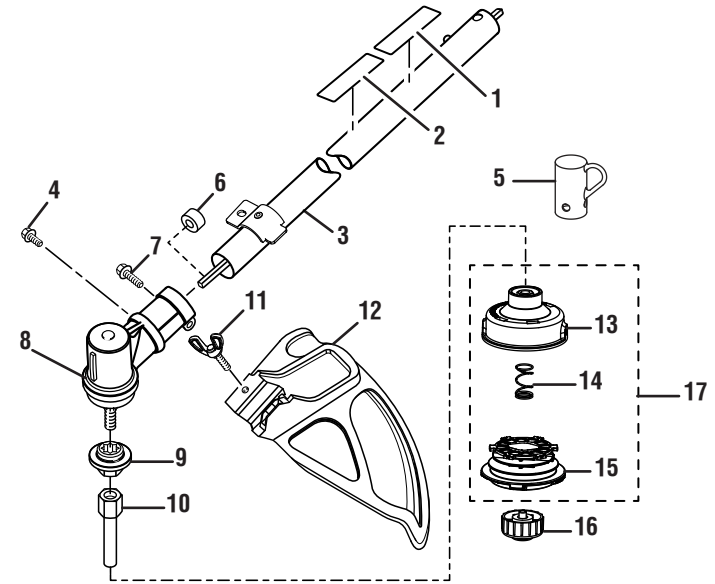

RYOBI 26cc STRING TRIMMERS
MODEL NUMBERS – RY28005, RY28025, RY28045

FIGURE C
MODEL
RY28025

FIGURE C
MODEL
RY28045

Key No.	Service Number	Description	Qty.
1	940726013	Logo Label	1
2	940230132	Warning Label	1
3	308038010	Curved Shaft Assembly	1
4	120642001	Washer and Bolt Assembly.....	1
5	308052001	Curved Shaft Grass Deflector	1
6	310643001	String Head Housing.....	1
7	678022001	Spring.....	1
8	310412001	Spool.....	1
9	308042002	Spool Retainer	1
10	309562002	String Head Assembly (Inc. Key Nos. 6-8).....	1
11	518019002	Hanger Cap.....	1

Key No.	Service Number	Description	Qty.
1	940726013	Logo Label	1
2	940230132	Warning Label	1
3	308035038	Straight Shaft Assembly	1
4	660641001	Screw (10-24 x 5/8 in.).....	1
5	518019002	Hanger Cap.....	1
6	518367001	Spacer.....	1
7	660642001	Screw (1/4-20 x 1-1/4 in.)	1
8	308210002	Gear Head.....	1
9	678011002	Washer	1
10	678019002	Arbor	1
11	660886001	Wing Screw (1/4-20 x 1-1/4 in.).....	1
12	308473001	Grass Deflector Assembly (Inc. Key No. 11).....	1
13	310643001	String Head Housing.....	1
14	678022001	Spring.....	1
15	310412001	Spool.....	1
16	308042003	Spool Retainer	1
17	309562002	String Head Assembly (Inc. Key Nos. 13-15).....	1