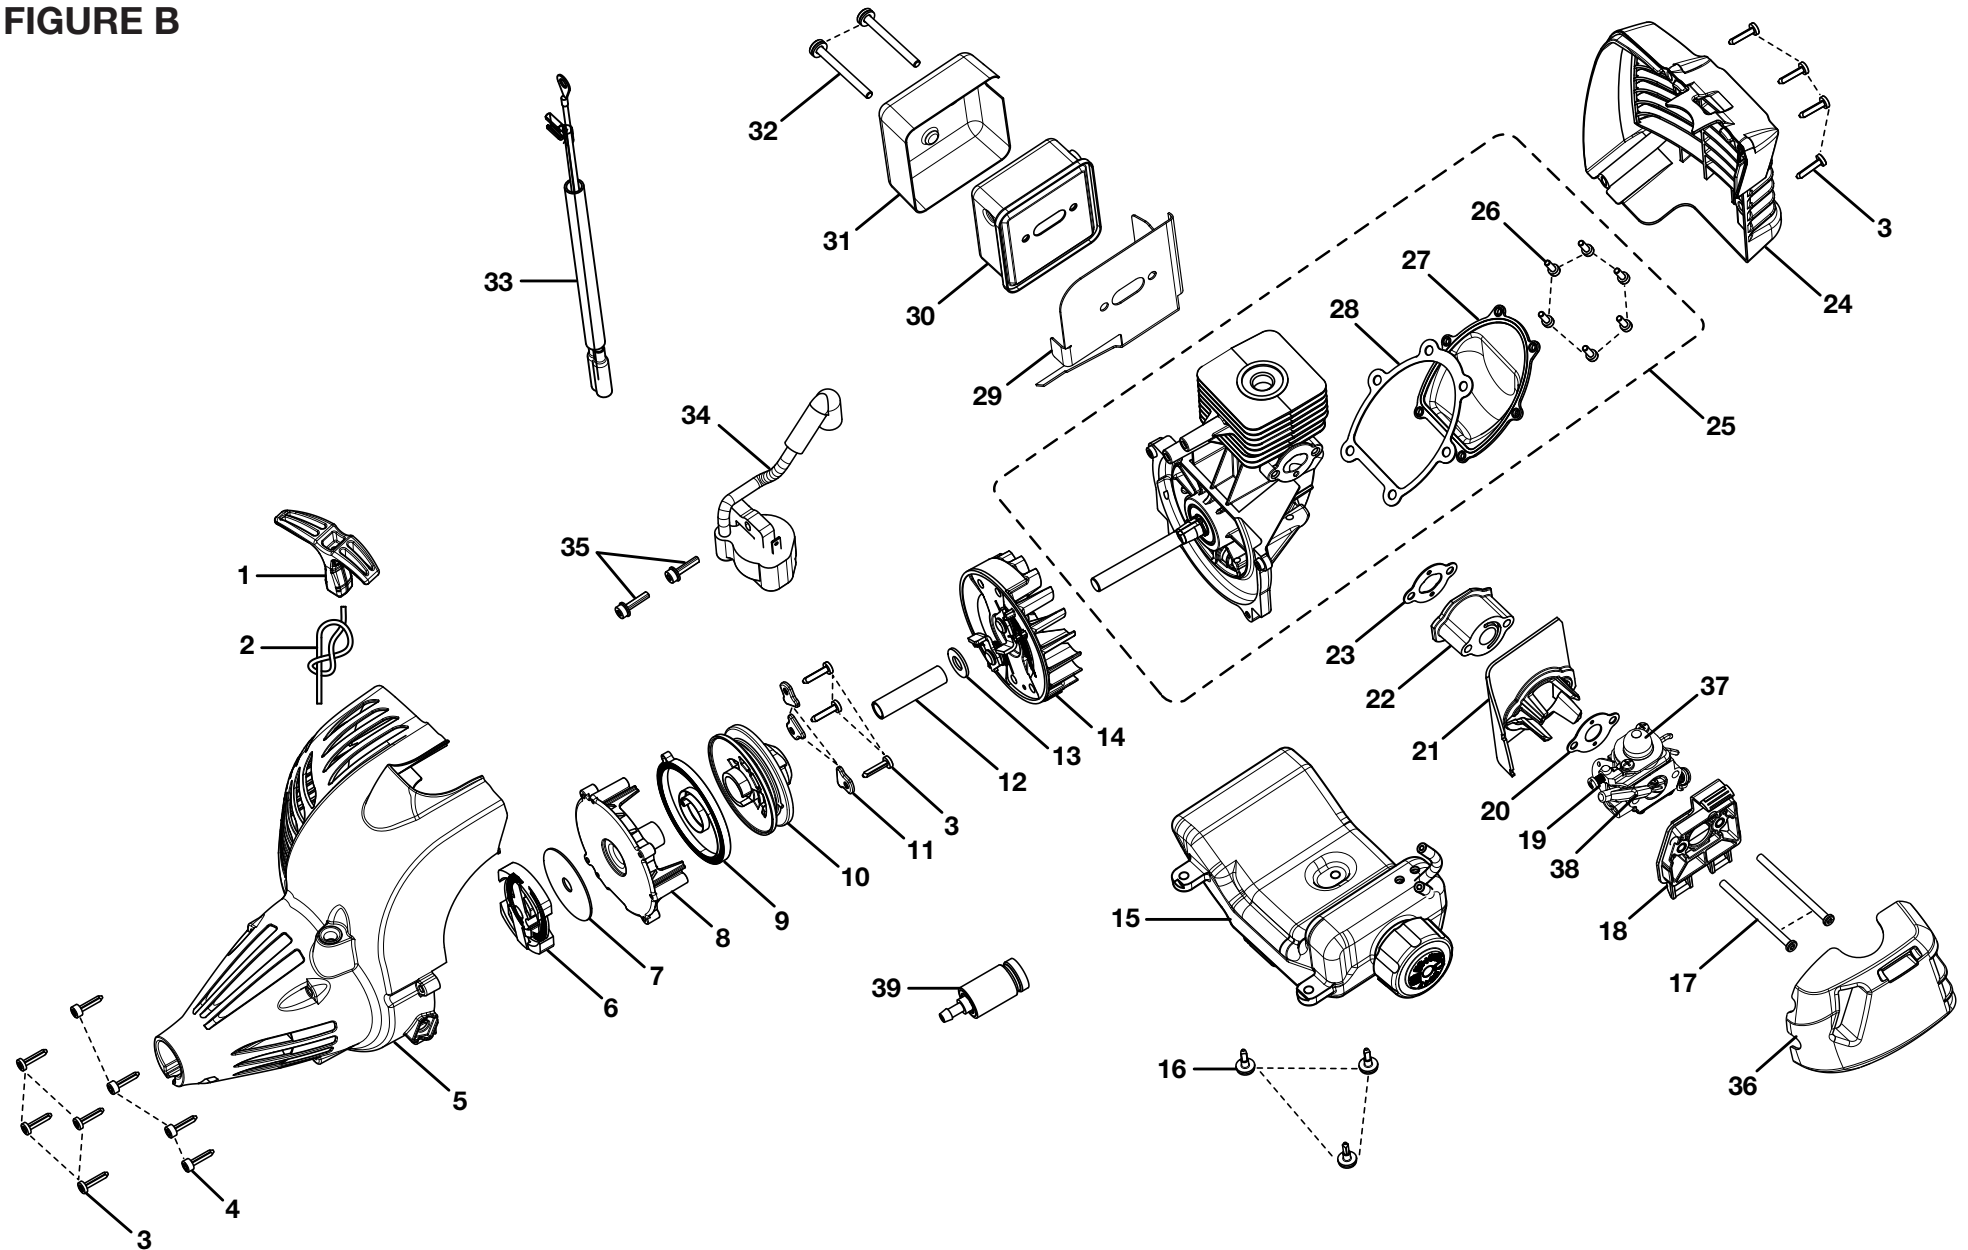

RYOBI 26cc STRING TRIMMERS
MODEL NUMBERS - RY28005, RY28025, RY28045

FIGURE A

RYOBI 26cc STRING TRIMMERS
MODEL NUMBERS - RY28005, RY28025, RY28045

FIGURE B

**RYOBI 26cc STRING TRIMMERS
MODEL NUMBERS – RY28005, RY28025, RY28045**

RYOBI 26cc STRING TRIMMERS
MODEL NUMBERS – RY28005, RY28025, RY28045

FIGURE C
MODEL
RY28025

FIGURE C
MODEL
RY28045

Key No.	Service Number	Description	Qty.
1	940726013	Logo Label	1
2	940230132	Warning Label	1
3	308038010	Curved Shaft Assembly	1
4	120642001	Washer and Bolt Assembly.....	1
5	308052001	Curved Shaft Grass Deflector	1
6	310643001	String Head Housing.....	1
7	678022001	Spring.....	1
8	310412001	Spool.....	1
9	308042002	Spool Retainer	1
10	309562002	String Head Assembly (Inc. Key Nos. 6-8).....	1
11	518019002	Hanger Cap.....	1