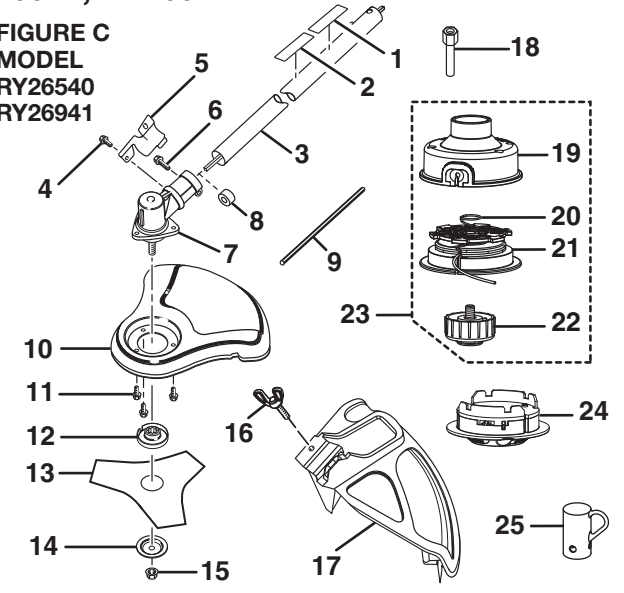

**FIGURE C**  
**MODEL**  
**RY26540**  
**RY26941**

Key No.	Service Number	Description	Qty.
1	940726013	Expand-it Label .....	1
2	940230132	Warning Decal .....	1
3	308038010	Curved Shaft Assembly .....	1
4	120642001	Fastener Kit .....	1
5	308052001	Grass Deflector.....	1
6	310734001	Dual Spool™ Fixed Line String Head Insert.....	1
7	308746002	Bump Feed String Head.....	1
8	678022001	Spring.....	1
9	308044008	Bump Feed Spool.....	1
10	308042002	Spool Retainer.....	1
11	120950053	Bump Feed String Head Assembly (Incl. Key Nos. 7-10).....	1
12	518019002	Hanger Cap .....	1