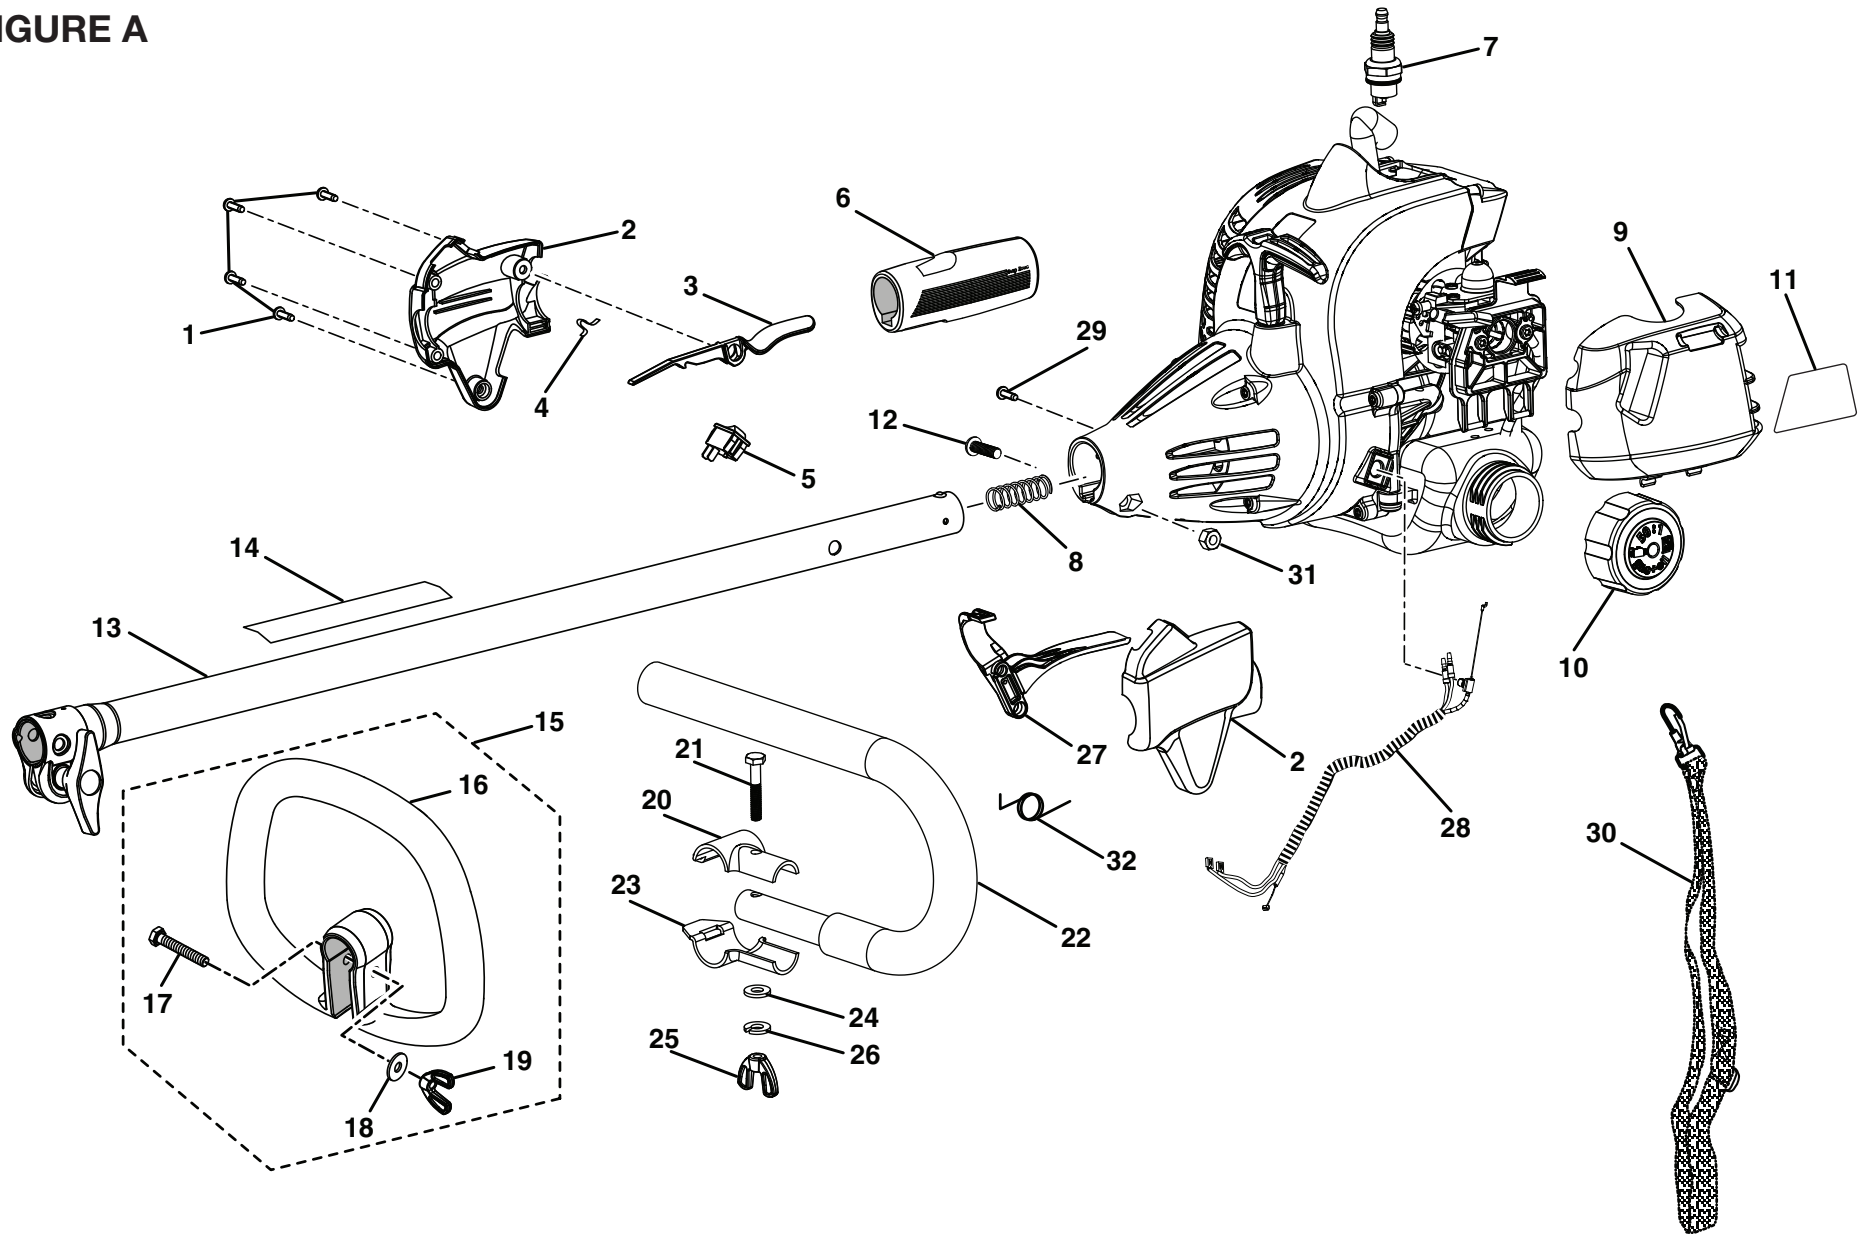

RYOBI 26cc STRING TRIMMERS AND BRUSHCUTTERS  
MODEL NUMBERS - RY26500, RY26520, RY26540, RY26901, RY26921, RY26941

FIGURE A

**RYOBI 26cc STRING TRIMMERS AND BRUSHCUTTERS**  
**MODEL NUMBERS – RY26500, RY26520, RY26540, RY26901, RY26921, RY26941**

**PARTS LIST (FIGURE A)**

KEY NO.	PART NUMBER	DESCRIPTION	QTY	KEY NO.	PART NUMBER	DESCRIPTION	QTY
1	660563002	Screw (M4 x 20 mm) .....	4	21	660643001	Bolt (1/4-20 x 1-1/2 in. Hex Hd.) (BC26) .....	1
2	308869002	Control Handle Assembly .....	1	22	308046001	“J” Handle and Grip (BC26) .....	1
3	518695001	Trigger Lock .....	1	23	638565001	Bottom “J” Handle Clamp (BC26).....	1
4	638431001	Strap Hanger.....	1	24	678013001	Washer (BC26) .....	1
5	760700002	Switch (Momentary Contact).....	1	25	518949001	Wing Nut (1/4-20) (BC26).....	1
6	570234002	Rear Handle .....	1	26	678012001	Lock Washer (BC26) .....	1
7	870174001	Spark Plug (Champion RCJ6Y).....	1	27	518696001	Throttle Trigger .....	1
8	690140011	Compression Spring .....	1	28	308842004	Throttle and Lead Assembly (Incl. Key No. 5).....	1
9	518777001	Air Box Cover .....	1	29	660634001	Screw (8-16 x 5/16 in. Torx T.F.) .....	1
10	308680001	Fuel Cap Assembly (1.5 in. Diameter).....	1	30	308487001	Shoulder Harness (BC26).....	1
	300758006	Fuel Cap Assembly (2 in. Diameter).....	1	31	678029002	Hex Nut (M6) .....	1
11	940686026	Label.....	1	32	690694002	Spring.....	1
12	660697002	Bolt (M6 x 20 mm).....	1				
13	308470004	Upper Boom Assembly .....	1		<b>Not Shown:</b>		
14	940657034	Warning Decal.....	1		940705011	Logo Label .....	1
15	308991001	Front Handle Assembly (CS26 and SS26).....	1		940991028	Model Label (CS26).....	1
16	518738001	Front Handle.....	1		940991030	Model Label (SS26).....	1
17	660643008	Bolt (1/4-20 x 40 mm) .....	1		940991031	Model Label (BC26).....	1
18	678008001	Washer .....	1		987000426	Operator’s Manual (960736001).....	1
19	518949001	Wing Nut .....	1		3-19-09		
20	638564001	Top “J” Handle Clamp (BC26).....	1		(REV:02)		