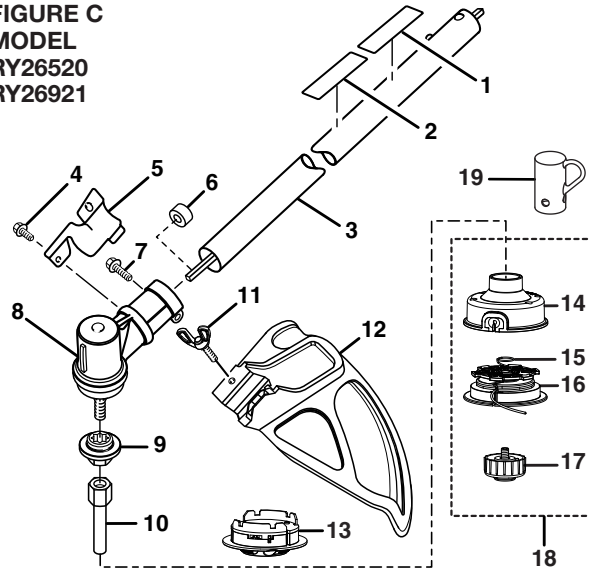

FIGURE C
MODEL
RY26520
RY26921