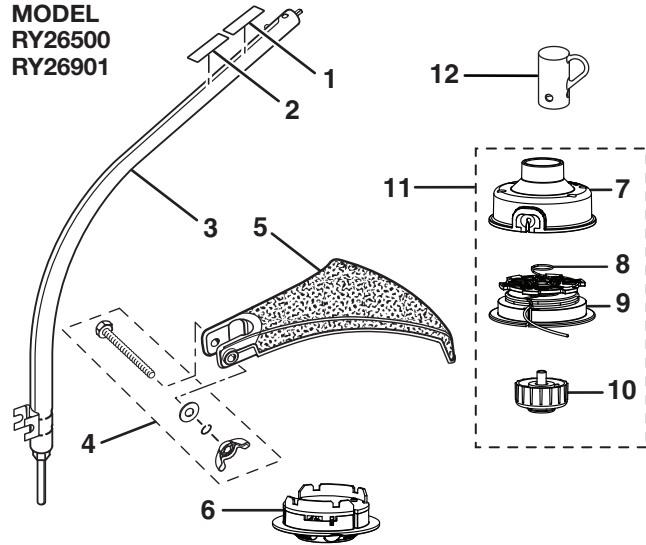

FIGURE C
MODEL
RY26520
RY26921

RYOBI 26cc STRING TRIMMERS AND BRUSHCUTTERS
MODEL NUMBERS – RY26500, RY26520, RY26540, RY26901, RY26921, RY26941

FIGURE C
MODEL
RY26500
RY26901