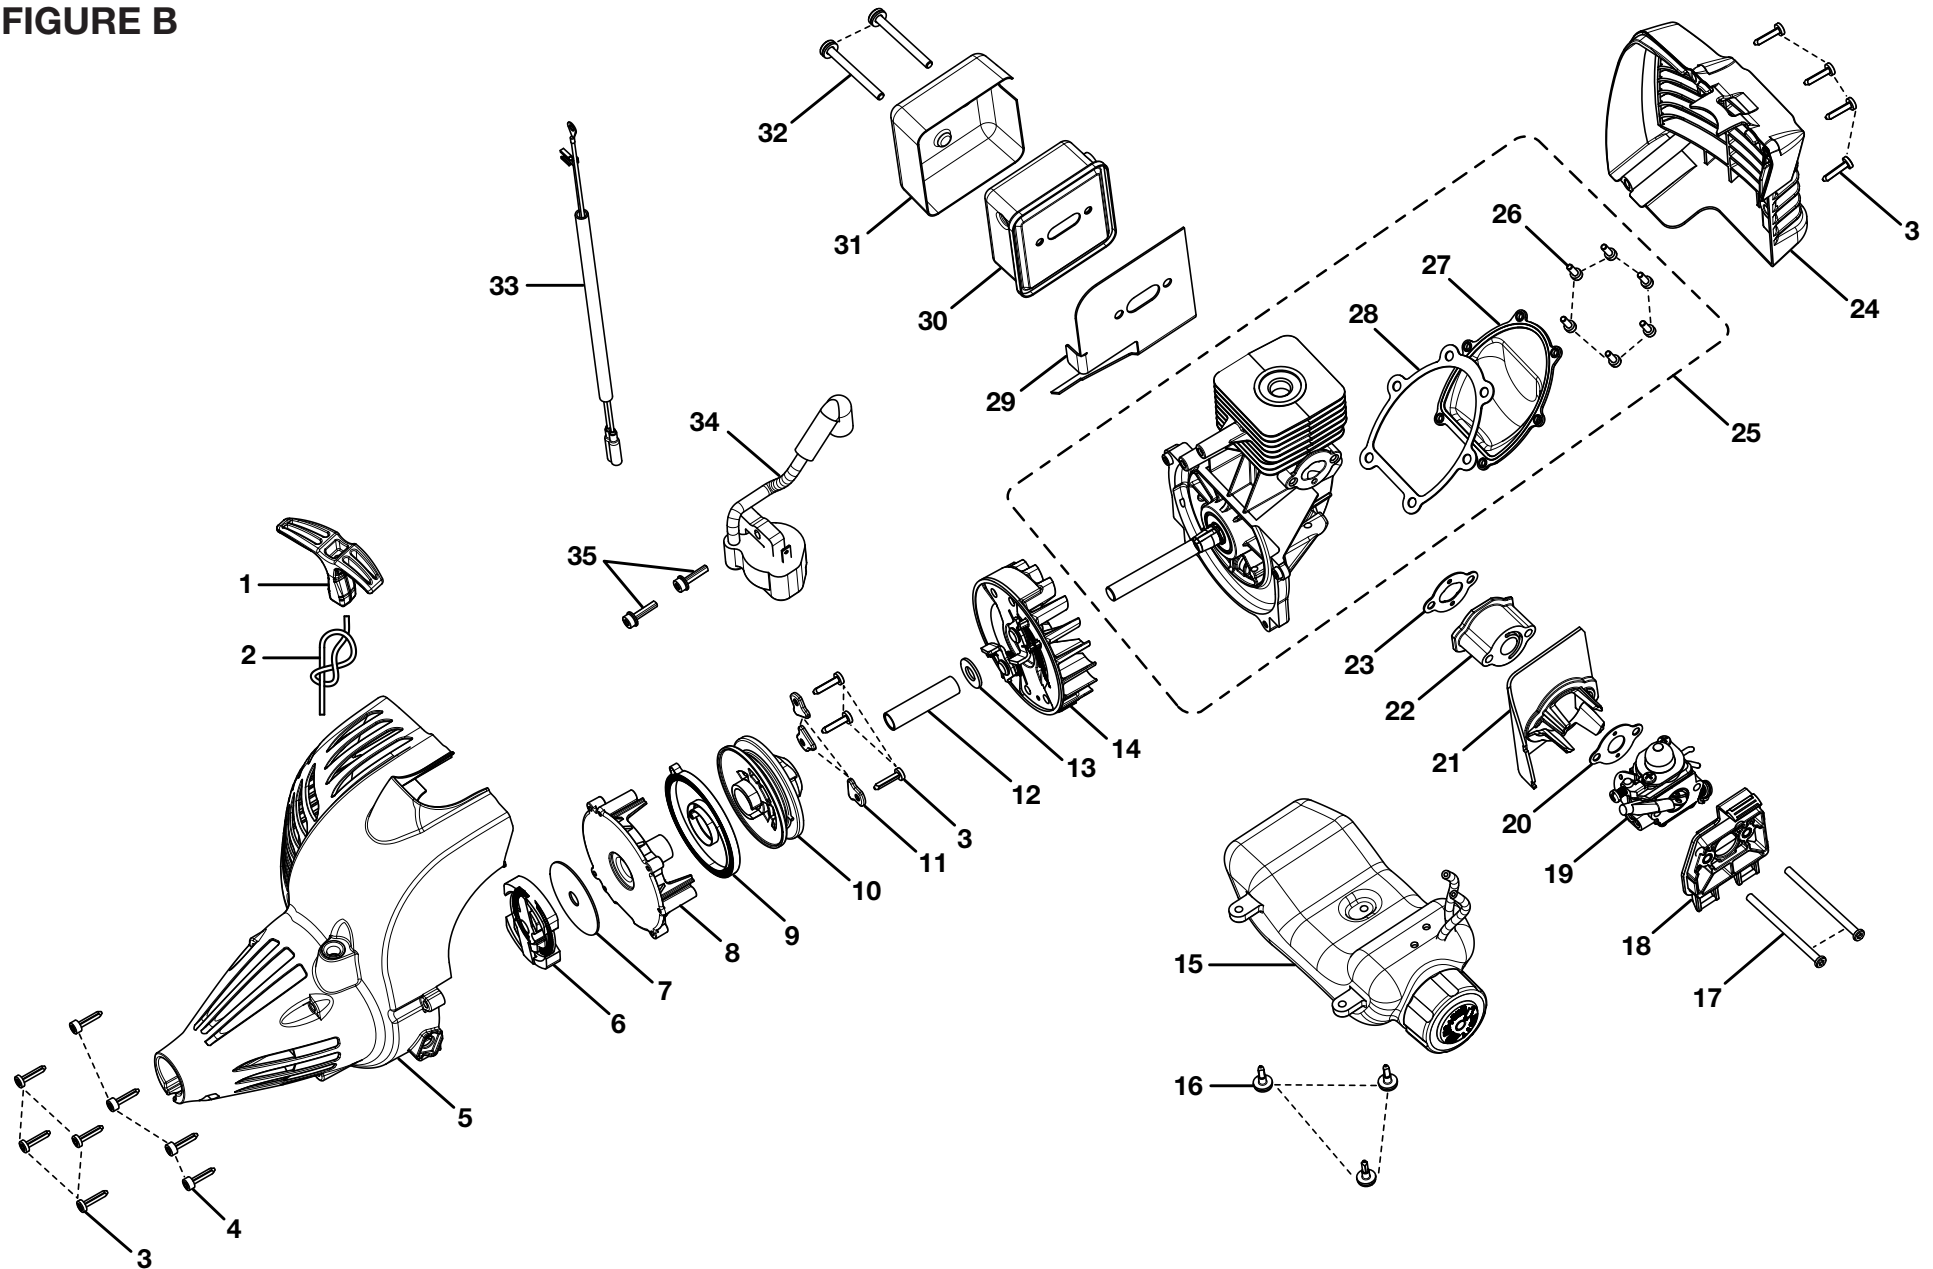

RYOBI 26cc STRING TRIMMERS AND BRUSHCUTTERS
MODEL NUMBERS - RY26500, RY26520, RY26540, RY26901, RY26921, RY26941

FIGURE B

RYOBI 26cc STRING TRIMMERS AND BRUSHCUTTERS
MODEL NUMBERS – RY26500, RY26520, RY26540, RY26901, RY26921, RY26941

PARTS LIST (FIGURE B)

KEY NO.	PART NUMBER	DESCRIPTION	QTY	KEY NO.	PART NUMBER	DESCRIPTION	QTY
1	511731001	Starter Grip.....	1	19	308054013	Carburetor Assembly	1
2	900849002	Starter Rope.....	1	20	901552001	Outer Heat Dam Gasket.....	1
3	660466001	Screw (M4 x 18 mm)	11	21	518685001	Air Baffle.....	1
4	660970001	Screw (M4 x 16 mm)	4	22	518497001	Heat Dam	1
5	308671009	Starter Housing Assembly	1	23	901551001	Inner Heat Dam Gasket.....	1
6	300960002	Clutch Assembly	1	24	518504002	Rear Housing	1
7	638090001	Washer	1	25	308892003	Short Block Assembly.....	1
8	518692001	Starter Baffle	1	26	660925003	Screw (M4 x 12 mm)	6
9	638033001	Spring and Container	1	27	638337001	Crankcase Cover.....	1
10	310022001	Easy Starter Assembly	1	28	901550001	Crankcase Cover Gasket	1
11	638389001	Pulley Retainer	3	29	901452001	Muffler Gasket.....	1
12	638284002	Spacer Tube	1	30	308990011	Muffler Assembly	1
13	650017001	Washer	1	31	638442001	Muffler Housing.....	1
14	308811001	Flywheel Assembly.....	1	32	660638003	Muffler Bolt (10-24 x 2-1/8 in.)	2
15	308675021	Fuel Tank and Cap Assembly.....	1	33	308863003	Electrical Lead Wire Assembly.....	1
16	660970002	Screw (M4)	3	34	850108002	Ignition Module	1
17	660454001	Bolt (M5 x 70 mm).....	2	35	660968001	Screw (M4 x 19 mm)	2
18	518766001	Air Box Base	1