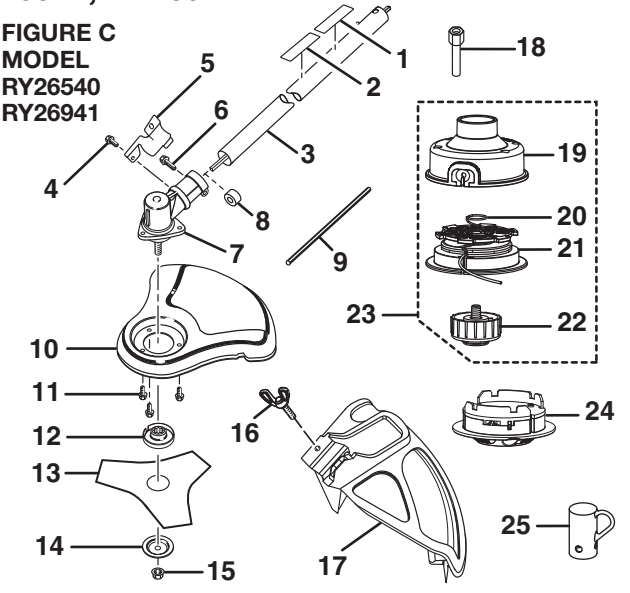

**FIGURE C**  
**MODEL**  
**RY26540**  
**RY26941**

Key No.	Service Number	Description	Qty.
1	940726013	Expand-it Label .....	1
2	940230132	Warning Decal .....	1
3	308038010	Curved Shaft Assembly .....	1
4	120642001	Fastener Kit .....	1
5	308052001	Grass Deflector.....	1
6	310734001	Dual Spool™ Fixed Line String Head Insert.....	1
7	308746002	Bump Feed String Head.....	1
8	678022001	Spring.....	1
9	308044008	Bump Feed Spool.....	1
10	308042002	Spool Retainer.....	1
11	120950053	Bump Feed String Head Assembly (Incl. Key Nos. 7-10).....	1
12	518019002	Hanger Cap .....	1