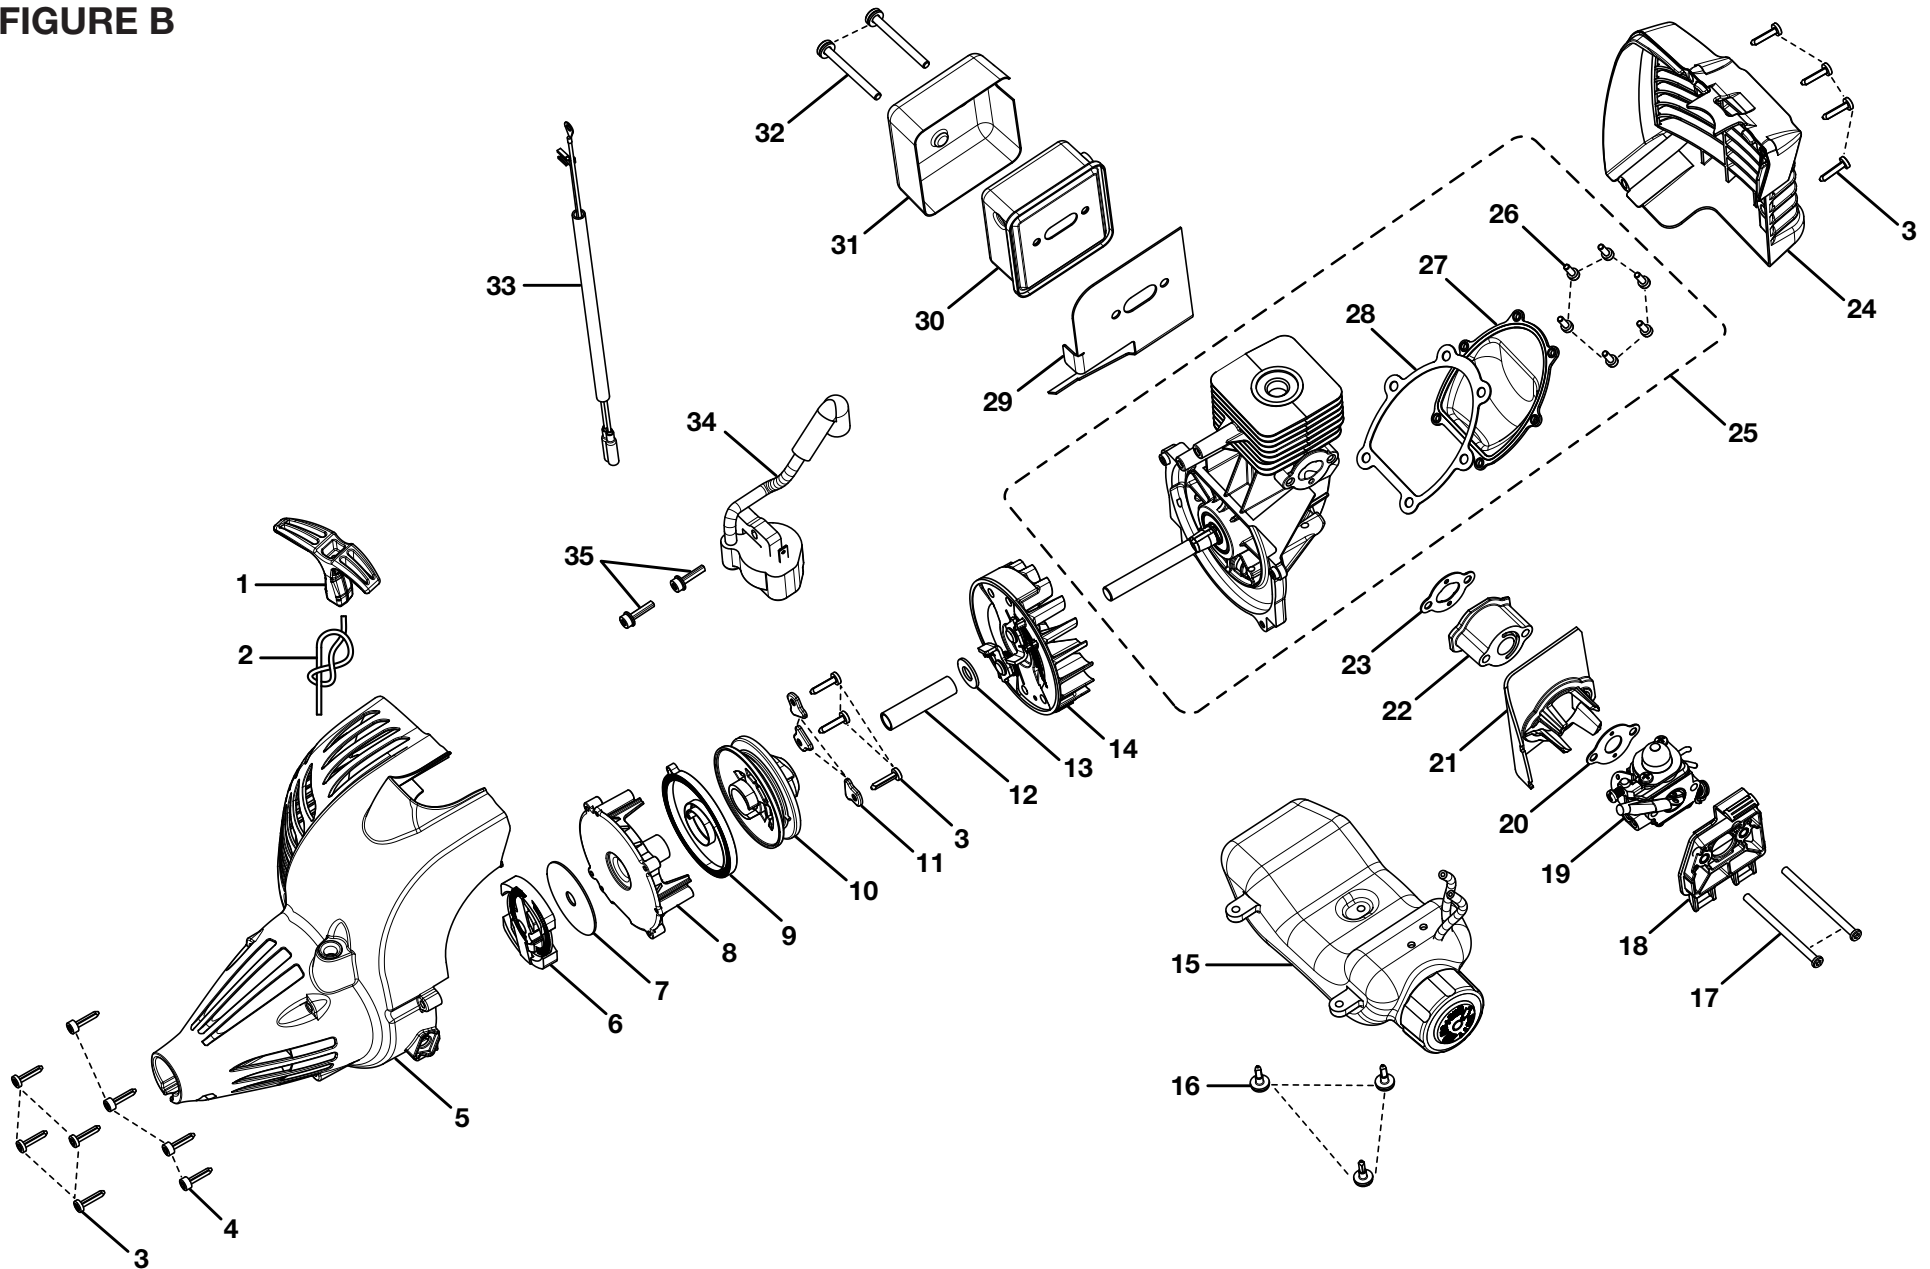

RYOBI 26cc STRING TRIMMERS AND BRUSHCUTTERS
MODEL NUMBERS - RY26500, RY26520, RY26540, RY26901, RY26921, RY26941

FIGURE B

RYOBI 26cc STRING TRIMMERS AND BRUSHCUTTERS
MODEL NUMBERS – RY26500, RY26520, RY26540, RY26901, RY26921, RY26941

PARTS LIST (FIGURE B)

KEY NO.	PART NUMBER	DESCRIPTION	QTY	KEY NO.	PART NUMBER	DESCRIPTION	QTY
1	511731001	Starter Grip.....	1	19	308054013	Carburetor Assembly	1
2	900849002	Starter Rope.....	1	20	901552001	Outer Heat Dam Gasket.....	1
3	660466001	Screw (M4 x 18 mm)	11	21	518685001	Air Baffle.....	1
4	660970001	Screw (M4 x 16 mm)	4	22	518497001	Heat Dam	1
5	308671009	Starter Housing Assembly	1	23	901551001	Inner Heat Dam Gasket.....	1
6	300960002	Clutch Assembly	1	24	518504002	Rear Housing	1
7	638090001	Washer	1	25	308892003	Short Block Assembly.....	1
8	518692001	Starter Baffle	1	26	660925003	Screw (M4 x 12 mm)	6
9	638033001	Spring and Container	1	27	638337001	Crankcase Cover.....	1
10	310022001	Easy Starter Assembly	1	28	901550001	Crankcase Cover Gasket	1
11	638389001	Pulley Retainer	3	29	901452001	Muffler Gasket.....	1
12	638284002	Spacer Tube	1	30	308990011	Muffler Assembly	1
13	650017001	Washer	1	31	638442001	Muffler Housing.....	1
14	308811001	Flywheel Assembly.....	1	32	660638003	Muffler Bolt (10-24 x 2-1/8 in.)	2
15	308675021	Fuel Tank and Cap Assembly.....	1	33	308863003	Electrical Lead Wire Assembly.....	1
16	660970002	Screw (M4)	3	34	850108002	Ignition Module	1
17	660454001	Bolt (M5 x 70 mm).....	2	35	660968001	Screw (M4 x 19 mm)	2
18	518766001	Air Box Base	1