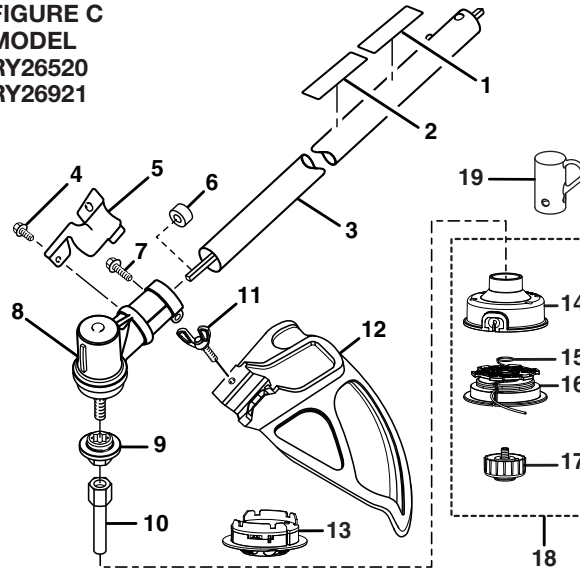

FIGURE C
MODEL
RY26520
RY26921