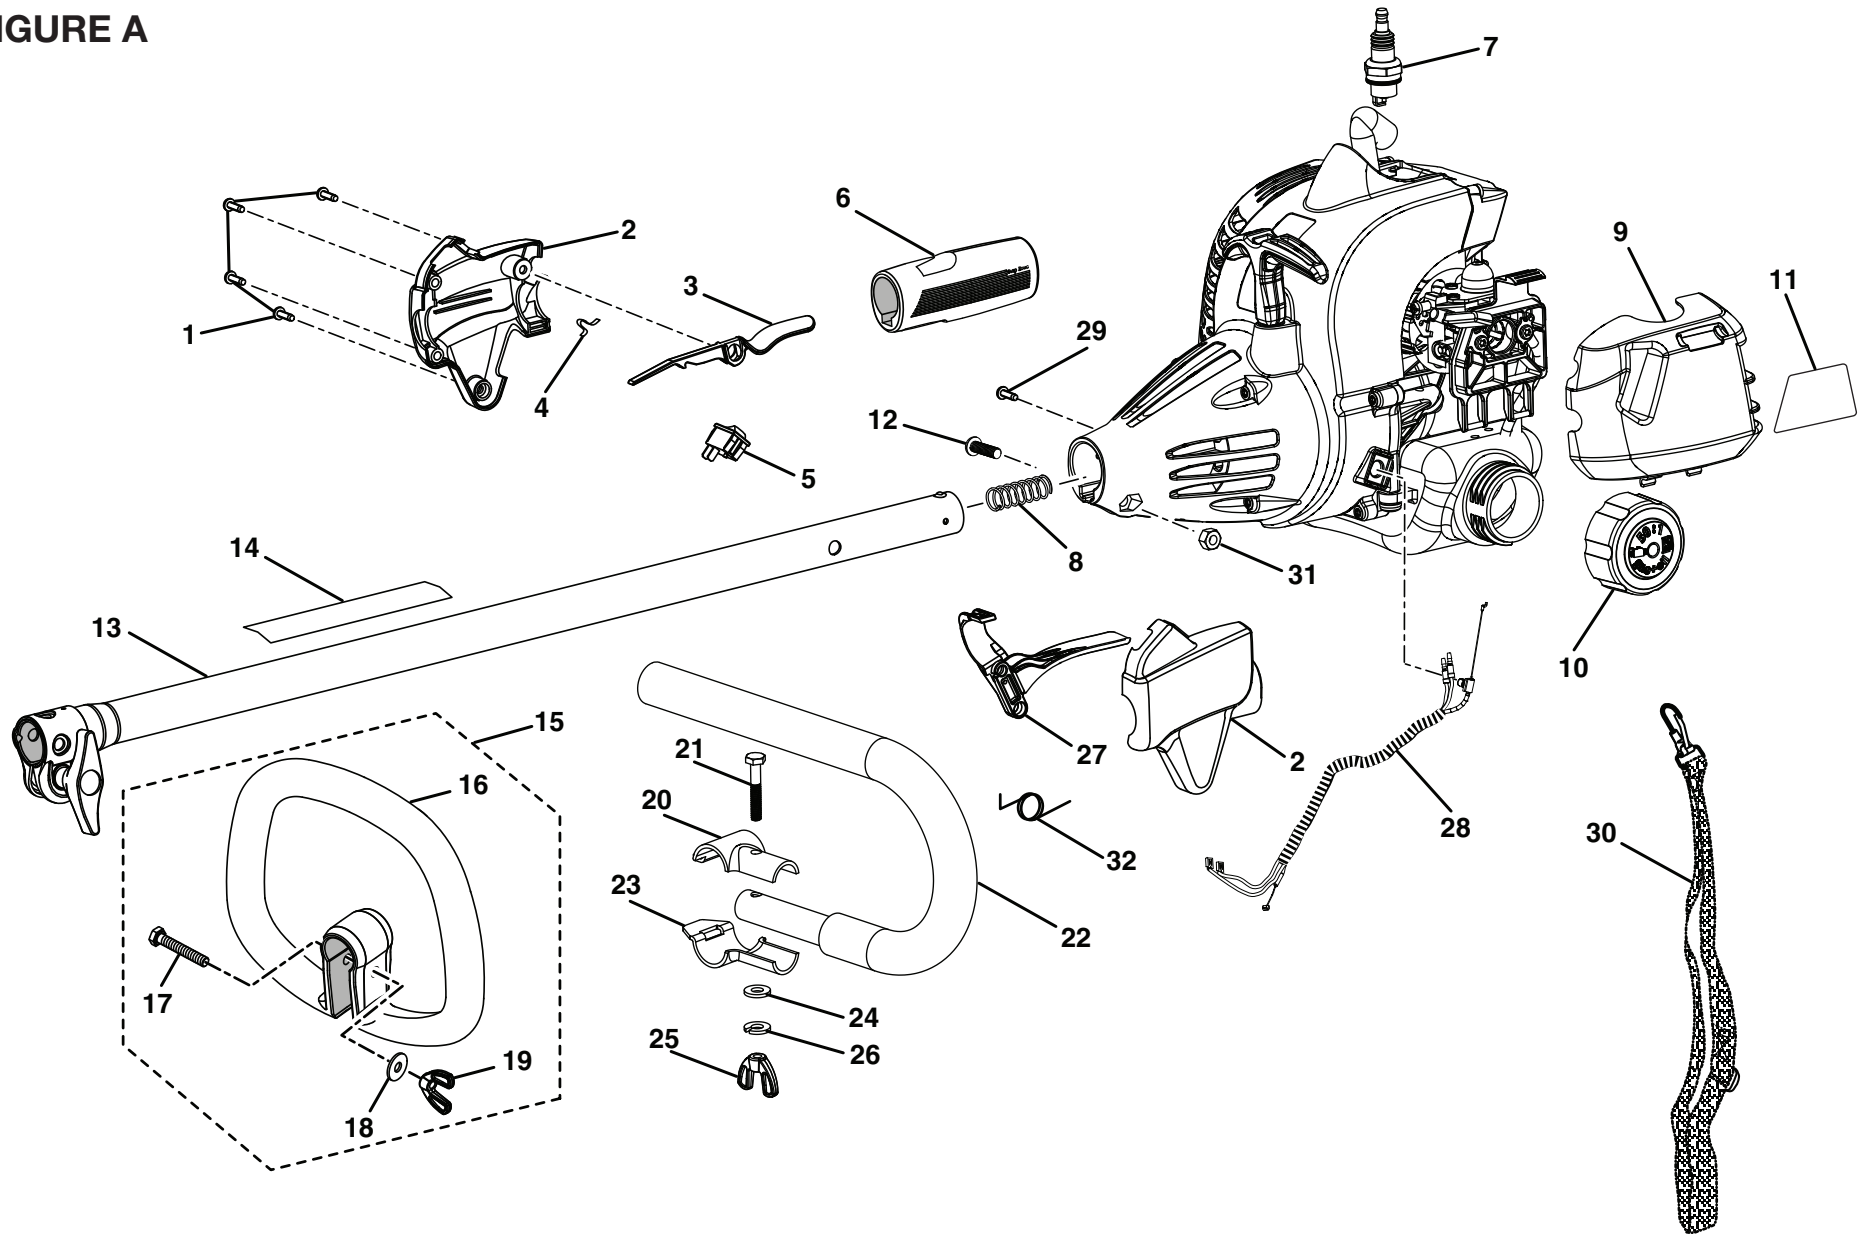

RYOBI 26cc STRING TRIMMERS AND BRUSHCUTTERS  
MODEL NUMBERS - RY26500, RY26520, RY26540, RY26901, RY26921, RY26941

FIGURE A

**RYOBI 26cc STRING TRIMMERS AND BRUSHCUTTERS**  
**MODEL NUMBERS – RY26500, RY26520, RY26540, RY26901, RY26921, RY26941**

**PARTS LIST (FIGURE A)**

KEY NO.	PART NUMBER	DESCRIPTION	QTY	KEY NO.	PART NUMBER	DESCRIPTION	QTY
1	660563002	Screw (M4 x 20 mm) .....	4	21	660643001	Bolt (1/4-20 x 1-1/2 in. Hex Hd.) (BC26) .....	1
2	308869002	Control Handle Assembly .....	1	22	308046001	“J” Handle and Grip (BC26) .....	1
3	518695001	Trigger Lock .....	1	23	638565001	Bottom “J” Handle Clamp (BC26).....	1
4	638431001	Strap Hanger.....	1	24	678013001	Washer (BC26) .....	1
5	760700002	Switch (Momentary Contact).....	1	25	518949001	Wing Nut (1/4-20) (BC26) .....	1
6	570234002	Rear Handle .....	1	26	678012001	Lock Washer (BC26) .....	1
7	870174001	Spark Plug (Champion RCJ6Y).....	1	27	518696001	Throttle Trigger .....	1
8	690140011	Compression Spring .....	1	28	308842004	Throttle and Lead Assembly (Incl. Key No. 5) .....	1
9	518777001	Air Box Cover .....	1	29	660634001	Screw (8-16 x 5/16 in. Torx T.F.) .....	1
10	308680001	Fuel Cap Assembly (1.5 in. Diameter) .....	1	30	308487001	Shoulder Harness (BC26).....	1
	300758006	Fuel Cap Assembly (2 in. Diameter) .....	1	31	678029002	Hex Nut (M6) .....	1
11	940686026	Label.....	1	32	690694002	Spring.....	1
12	660697002	Bolt (M6 x 20 mm).....	1				
13	308470004	Upper Boom Assembly .....	1		<b>Not Shown:</b>		
14	940657034	Warning Decal .....	1		940705011	Logo Label .....	1
15	308991001	Front Handle Assembly (CS26 and SS26).....	1		940991028	Model Label (CS26).....	1
16	518738001	Front Handle.....	1		940991030	Model Label (SS26).....	1
17	660643008	Bolt (1/4-20 x 40 mm) .....	1		940991031	Model Label (BC26).....	1
18	678008001	Washer .....	1		987000426	Operator’s Manual (960736001).....	1
19	518949001	Wing Nut .....	1		3-19-09		
20	638564001	Top “J” Handle Clamp (BC26).....	1		(REV:02)		