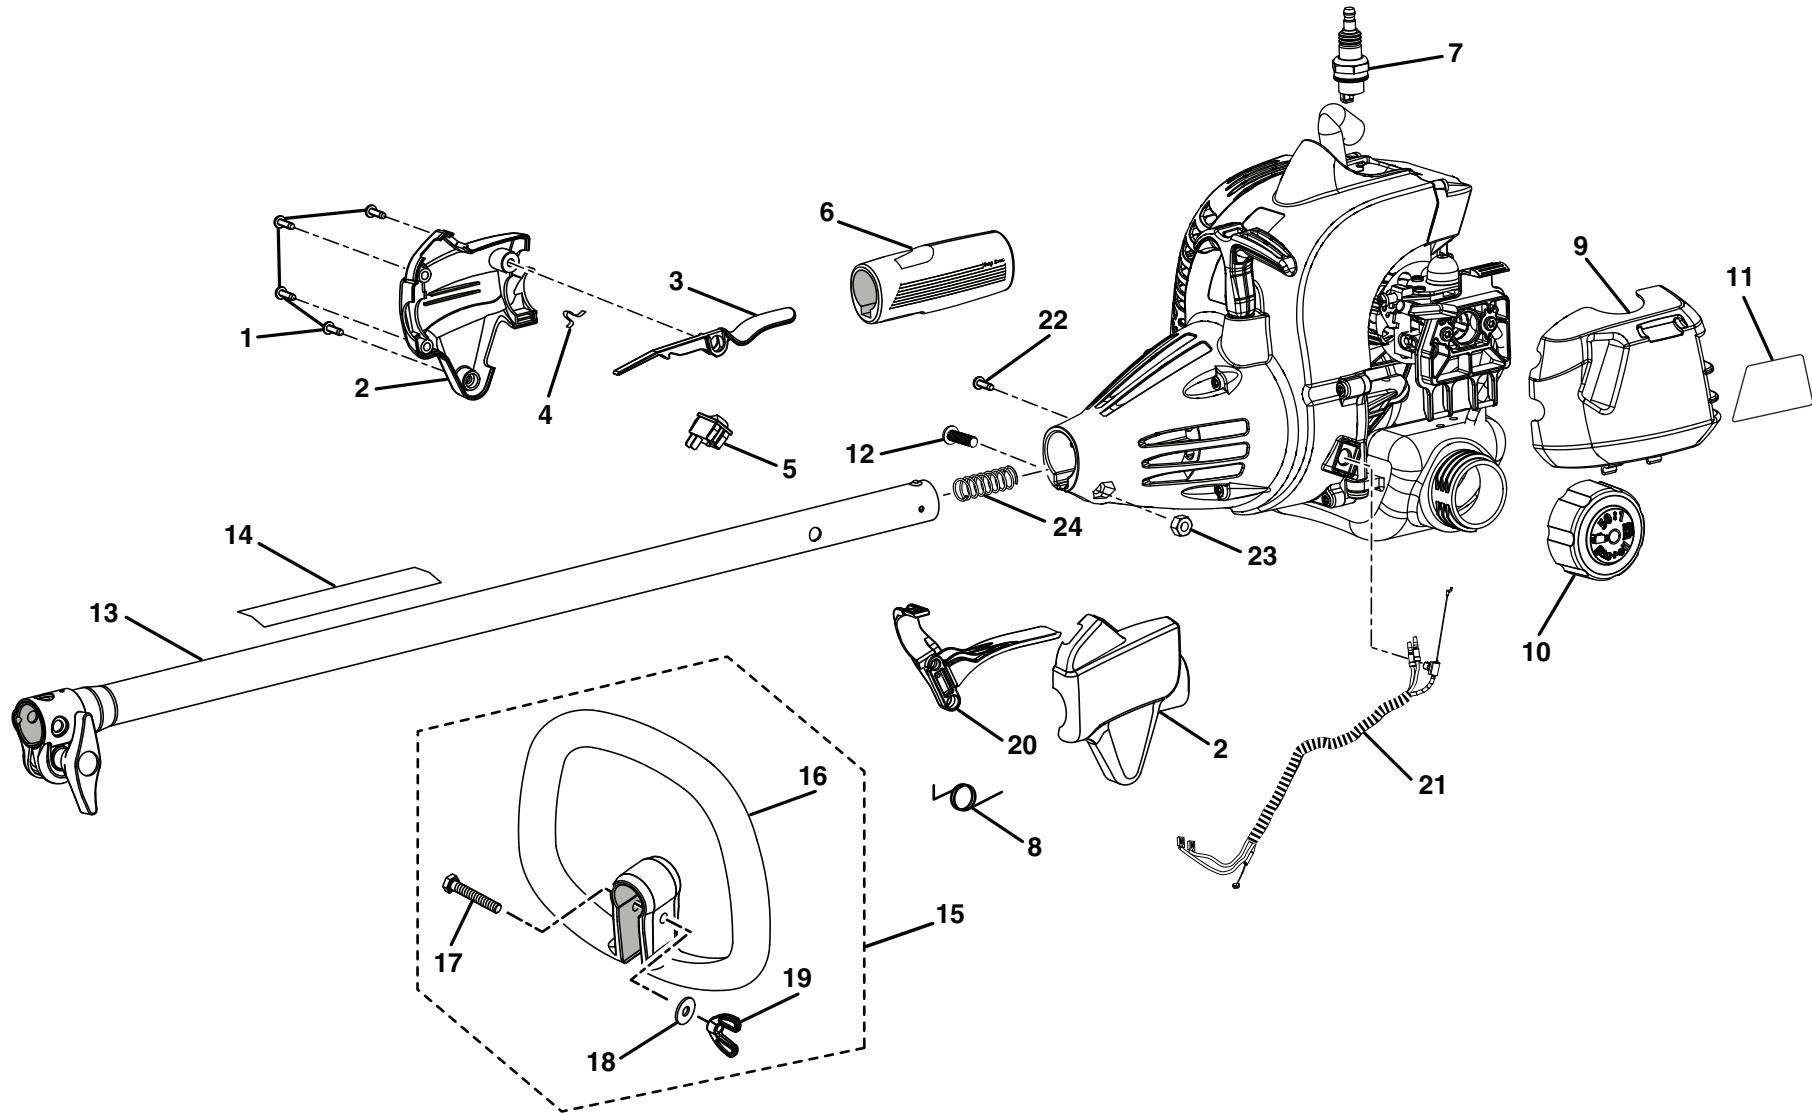

RYOBI 26cc POWER HEAD - MODEL NO. RY26000

FIGURE A

**PARTS LIST (FIGURE A)**

KEY NO.	PART NUMBER	DESCRIPTION	QTY	KEY NO.	PART NUMBER	DESCRIPTION	QTY
1	660563002	Screw (M4 x 20 mm) .....	4	16	518738001	Front Handle.....	1
2	308869002	Control Handle Assembly .....	1	17	660643008	Bolt (1/4-20 x 40 mm) .....	1
3	518695001	Trigger Lock .....	1	18	678008001	Washer .....	1
4	638431001	Strap Hanger.....	1	19	518949001	Wing Nut (1/4-20).....	1
5	760700002	Switch (Momentary Contact).....	1	20	518696001	Throttle Trigger .....	1
6	570234002	Rear Handle .....	1	21	308842004	Throttle and Lead Assembly (Incl. Key No. 5).....	1
7	870174001	Spark Plug (Champion RCJ6Y).....	1	22	660634001	Screw (8-16 x 5/16 in. Torx T.F.) .....	1
8	690694002	Spring.....	1	23	678029002	Hex Nut (M6) .....	1
9	518777001	Air Box Cover .....	1	24	690140011	Compression Spring .....	1
10	308680001	Fuel Cap Assembly (1.5 in. Diameter).....	1		<b>Not Shown:</b>		
	300758006	Fuel Cap Assembly (2 in. Diameter).....	1	940705011	Logo Label .....	1	
11	940686026	Label.....	1	940991032	Model Label (EX26) .....	1	
12	660697002	Bolt (M6 x 20 mm).....	1	987000507	Operator's Manual.....	1	
13	308470004	Upper Boom Assembly .....	1		11-18-08 (REV:00)		
14	940657034	Warning Decal .....	1				
15	308991001	Front Handle Assembly.....	1				