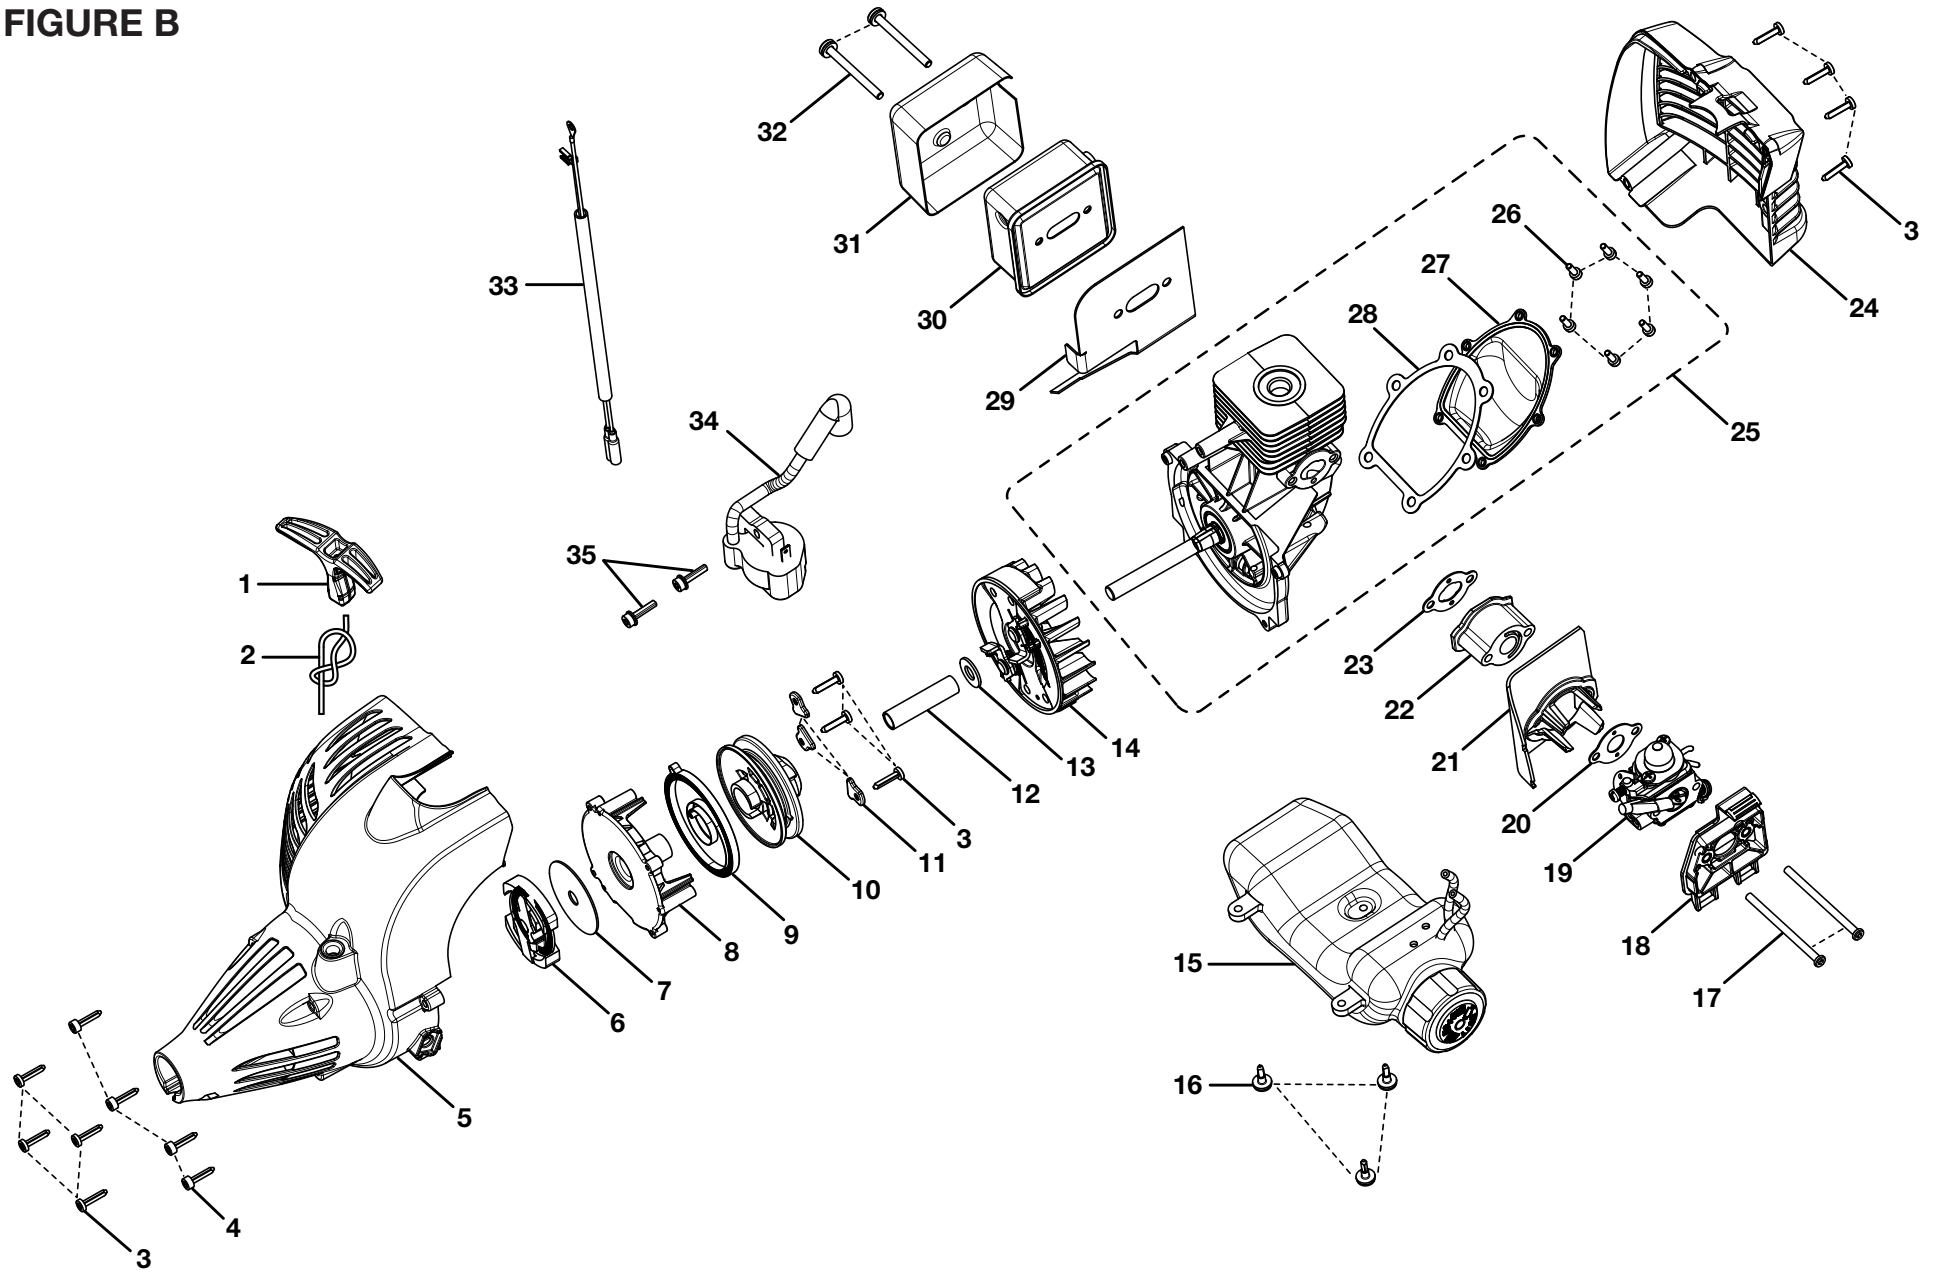

RYOBI 26cc POWER HEAD - MODEL NO. RY26000

FIGURE B

PARTS LIST (FIGURE B)

KEY NO.	PART NUMBER	DESCRIPTION	QTY	KEY NO.	PART NUMBER	DESCRIPTION	QTY
1	511731001	Starter Grip.....	1	19	308054013	Carburetor Assembly	1
2	900849002	Starter Rope.....	1	20	901552001	Outer Heat Dam Gasket.....	1
3	660466001	Screw (M4 x 18 mm)	11	21	518685001	Air Baffle.....	1
4	660970001	Screw (M4 x 16 mm)	4	22	518497001	Heat Dam	1
5	308671009	Starter Housing Assembly	1	23	901551001	Inner Heat Dam Gasket.....	1
6	300960002	Clutch Assembly	1	24	518504002	Rear Housing	1
7	638090001	Washer	1	25	308892003	Short Block Assembly.....	1
8	518692001	Starter Baffle	1	26	660925003	Screw (M4 x 12 mm)	6
9	638033001	Spring and Container	1	27	638337001	Crankcase Cover.....	1
10	310022001	Easy Starter Assembly	1	28	901550001	Crankcase Cover Gasket	1
11	638389001	Pulley Retainer	3	29	901452001	Muffler Gasket.....	1
12	638284002	Spacer Tube	1	30	308990011	Muffler Assembly	1
13	650017001	Washer	1	31	638442001	Muffler Housing.....	1
14	308811001	Flywheel Assembly.....	1	32	660638003	Muffler Bolt (10-24 x 2-1/8 in.)	2
15	308675021	Fuel Tank and Cap Assembly.....	1	33	308863003	Electrical Lead Wire Assembly.....	1
16	660970002	Screw (M4)	3	34	850108002	Ignition Module	1
17	660454001	Bolt (M5 x 70 mm).....	2	35	660968001	Screw (M4 x 19 mm)	2
18	518766001	Air Box Base	1