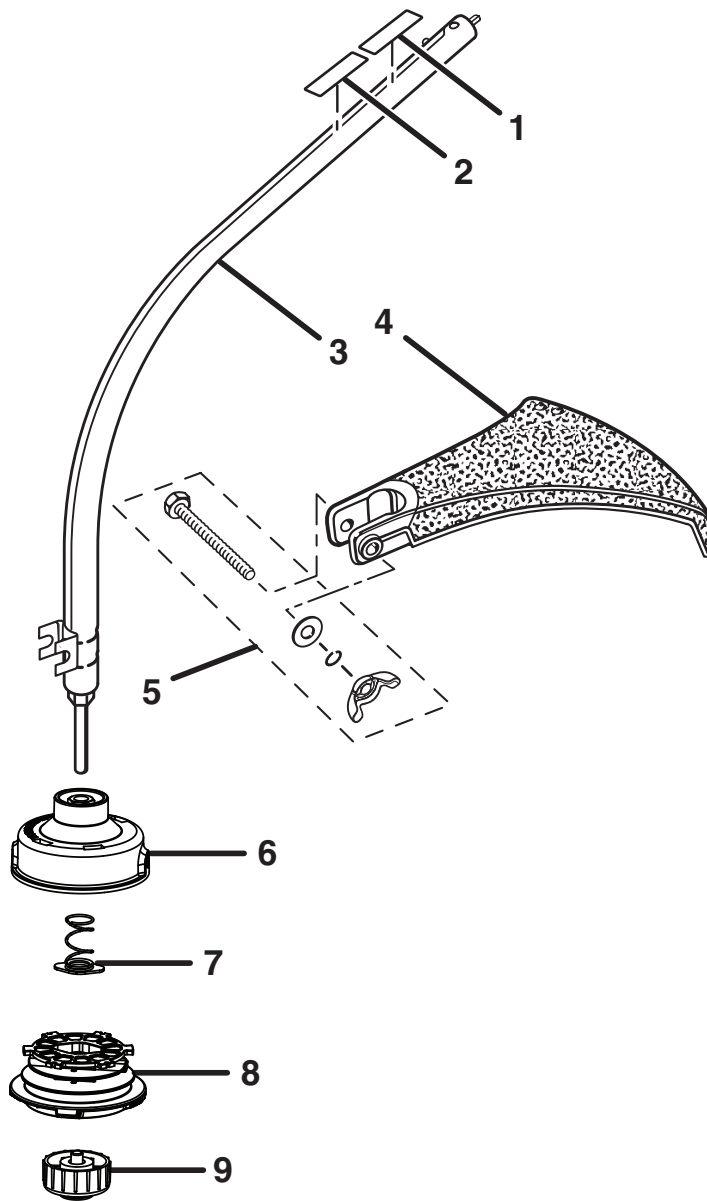

ILLUSTRATED PARTS LIST

Key No.	Part Number	Description	Qty.
1	940657032	Warning Label.....	1
2	940726013	Logo Label.....	1
3	308038010	Curved Shaft.....	1
4	308052001	Curved Shaft Grass Deflector.....	1
5	120642001	Washer and Bolt Assembly.....	2
6	310643001	String Head Housing	1
7	678022001	Spring	1
8	310412001	Spool.....	1
9	308042002	Spool Retainer	1
	988000438	Operator's Manual (Not Shown)	