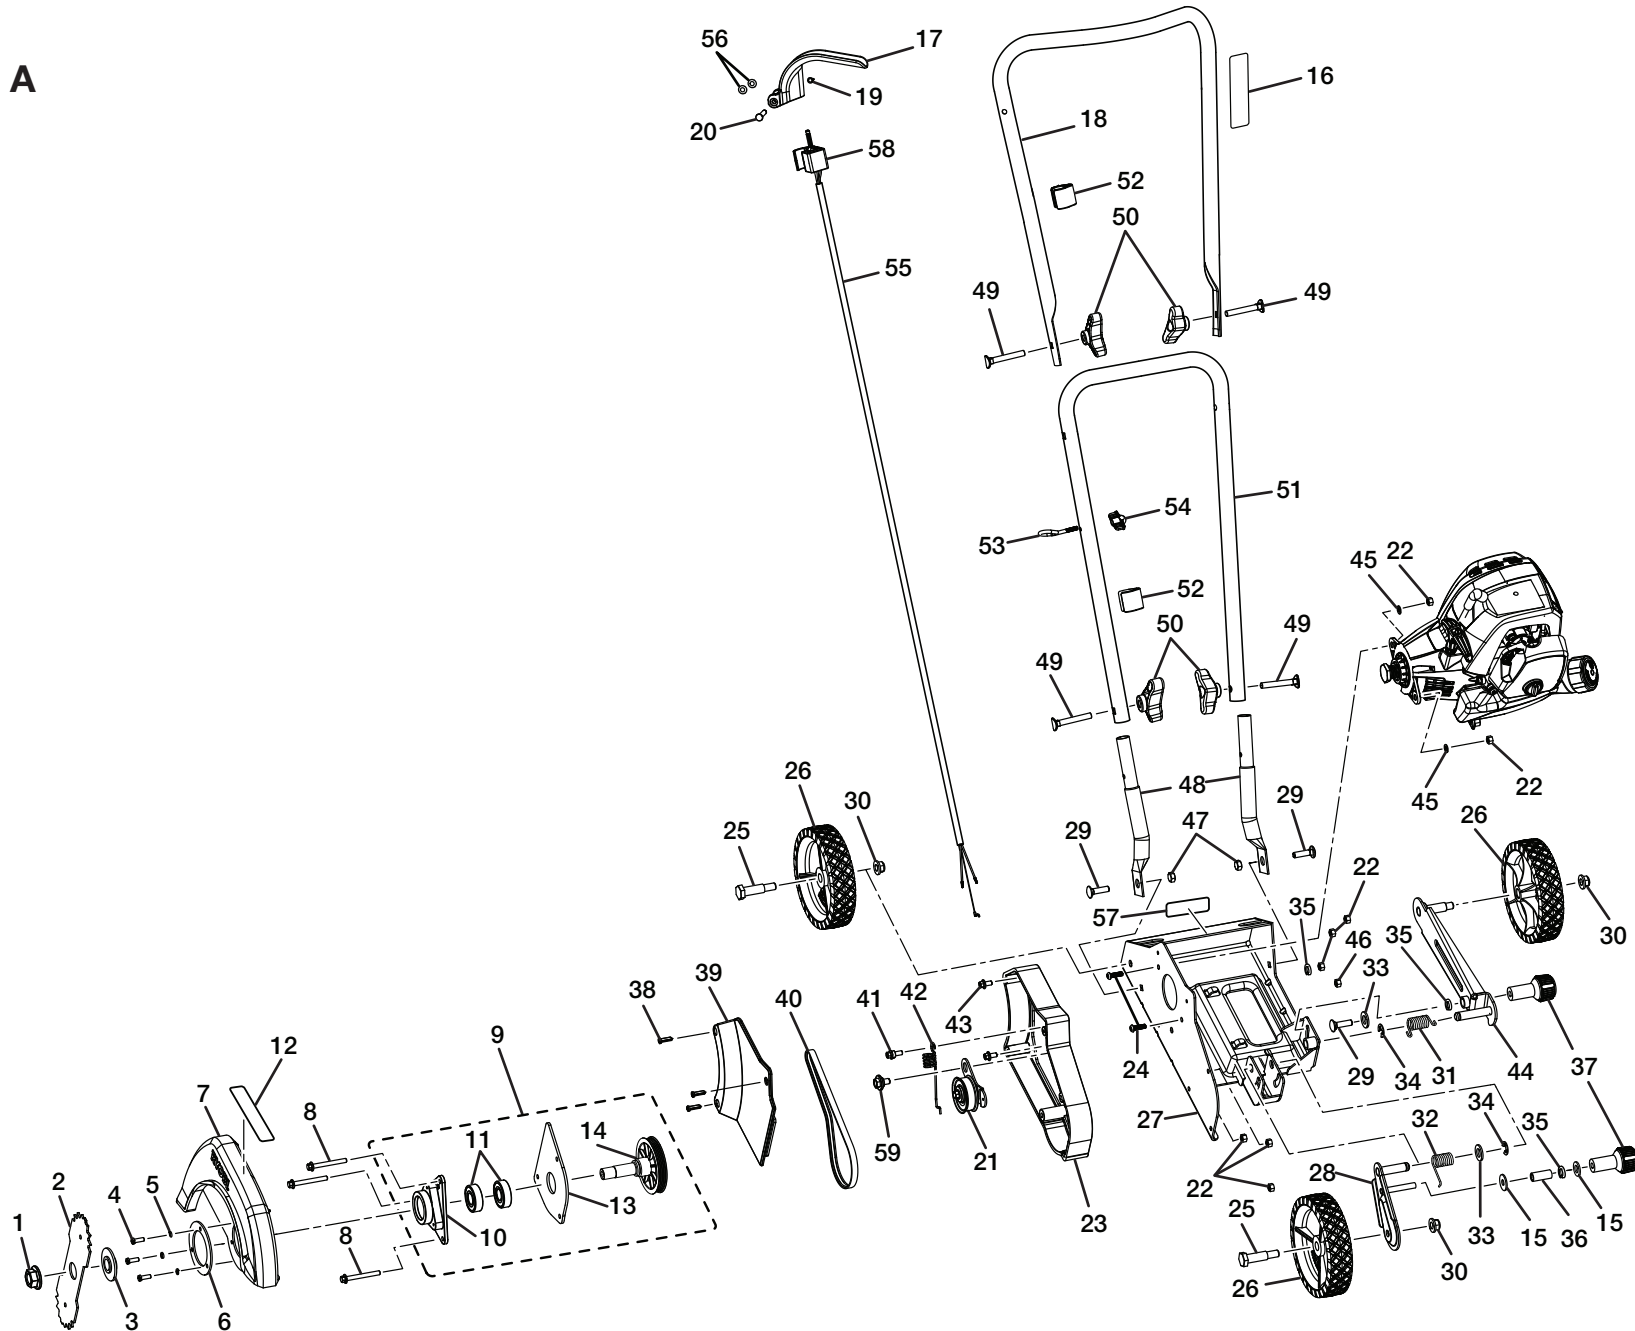

RYOBI 30CC 4-CYCLE WHEELED EDGER - MODEL NO. RY13050

FIGURE A

RYOBI 30CC 4-CYCLE WHEELED EDGER – MODEL NO. RY13050

PARTS LIST (FIGURE A)

KEY NO.	PART NUMBER	DESCRIPTION	QTY	KEY NO.	PART NUMBER	DESCRIPTION	QTY
1	678254002	Blade Nut (M16, Flanged)	1	33	638728001	Washer (M13).....	2
2	638006008	Edger Blade.....	1	34	678279002	E-Ring.....	2
3	678011005	Flanged Washer	1	35	638454002	Lock Washer (M8).....	3
4	660887001	Screw (10-24 x 5/8 in, Hex Hd.)	3	36	638731001	Front Axle Bushing.....	1
5	678263001	Lock Washer (5mm)	3	37	308187002	Wheel Adjuster Knob	2
6	638252002	Ring Washer	1	38	660563001	Bolt (M6 x 16 mm, Thread Forming).....	3
7	518664003	Guard	1	39	519808001	Belt Cover.....	1
8	661314001	Bolt (M6 x 55 mm)	3	40	570404001	Belt.....	1
9	310532001	Front Pulley Assembly	1	41	661314004	Shoulder Bolt (M6 x 17 mm)	1
10	640253001	Bearing Plate.....	1	42	672947001	Idle Pulley Spring	1
11	678719001	Ball Bearing (6203-2RS).....	2	43	661314003	Bolt (M6 x 12 mm)	2
12	940657011	Warning Label (Guard)	1	44	310744002	Bracket Assembly	1
13	638727001	Mounting Plate	1	45	678587001	Washer (6 mm).....	2
14	310769001	Blade Shaft and Pulley Assembly	1	46	678355002	Hex Nut (M8).....	1
15	638294002	Washer.....	2	47	678339001	Flange Nut (M8)	2
16	940657038	Warning Label (Upper Handle)	1	48	638724001	Handle Post.....	2
17	518256003	Trigger.....	1	49	661527001	Carriage Bolt (M8 x 60 mm)	4
18	309019001	Upper Handle Assembly	1	50	310262004	Knob Assembly	4
19	678135001	E-Ring	1	51	638740001	Lower Handle	1
20	638132001	Pivot Pin.....	1	52	519801001	Cable Clip	2
21	310529001	Idler Pulley Assembly.....	1	53	661527002	Hook Screw (M5 x 18 mm).....	1
22	678490002	Lock Nut (M6)	8	54	518949002	Wing Nut (M5).....	1
23	519809001	Guard Cover Base.....	1	55	308330005	Throttle Cable Assembly.....	1
24	660697002	Screw (M6 x 20 mm).....	2	56	590462002	Plastic Washer.....	2
25	660843002	Shoulder Bolt (M10 x 34 mm)	2	57	940974010	Warning Label (Combustion)	1
26	308236002	Wheel Assembly (6 in.).....	3	58	760679001	Switch	1
27	310526001	Edger Base w/Bushings.....	1	59	661314002	Shoulder Bolt (M8)	1
28	310745001	Front Wheel Bracket Assembly	1	NOT SHOWN:			
29	660866002	Handle Bar Bolt (M8).....	3	638540001	Hex Key (8 mm)	1	
30	678331002	Lock Nut (M10, Flange).....	3	987000606	Operator's Manual (960410001).....	1	
31	678217002	Axle Spring	1	6-17-09			
32	678591002	Front Axle Spring.....	1	(REV:00)