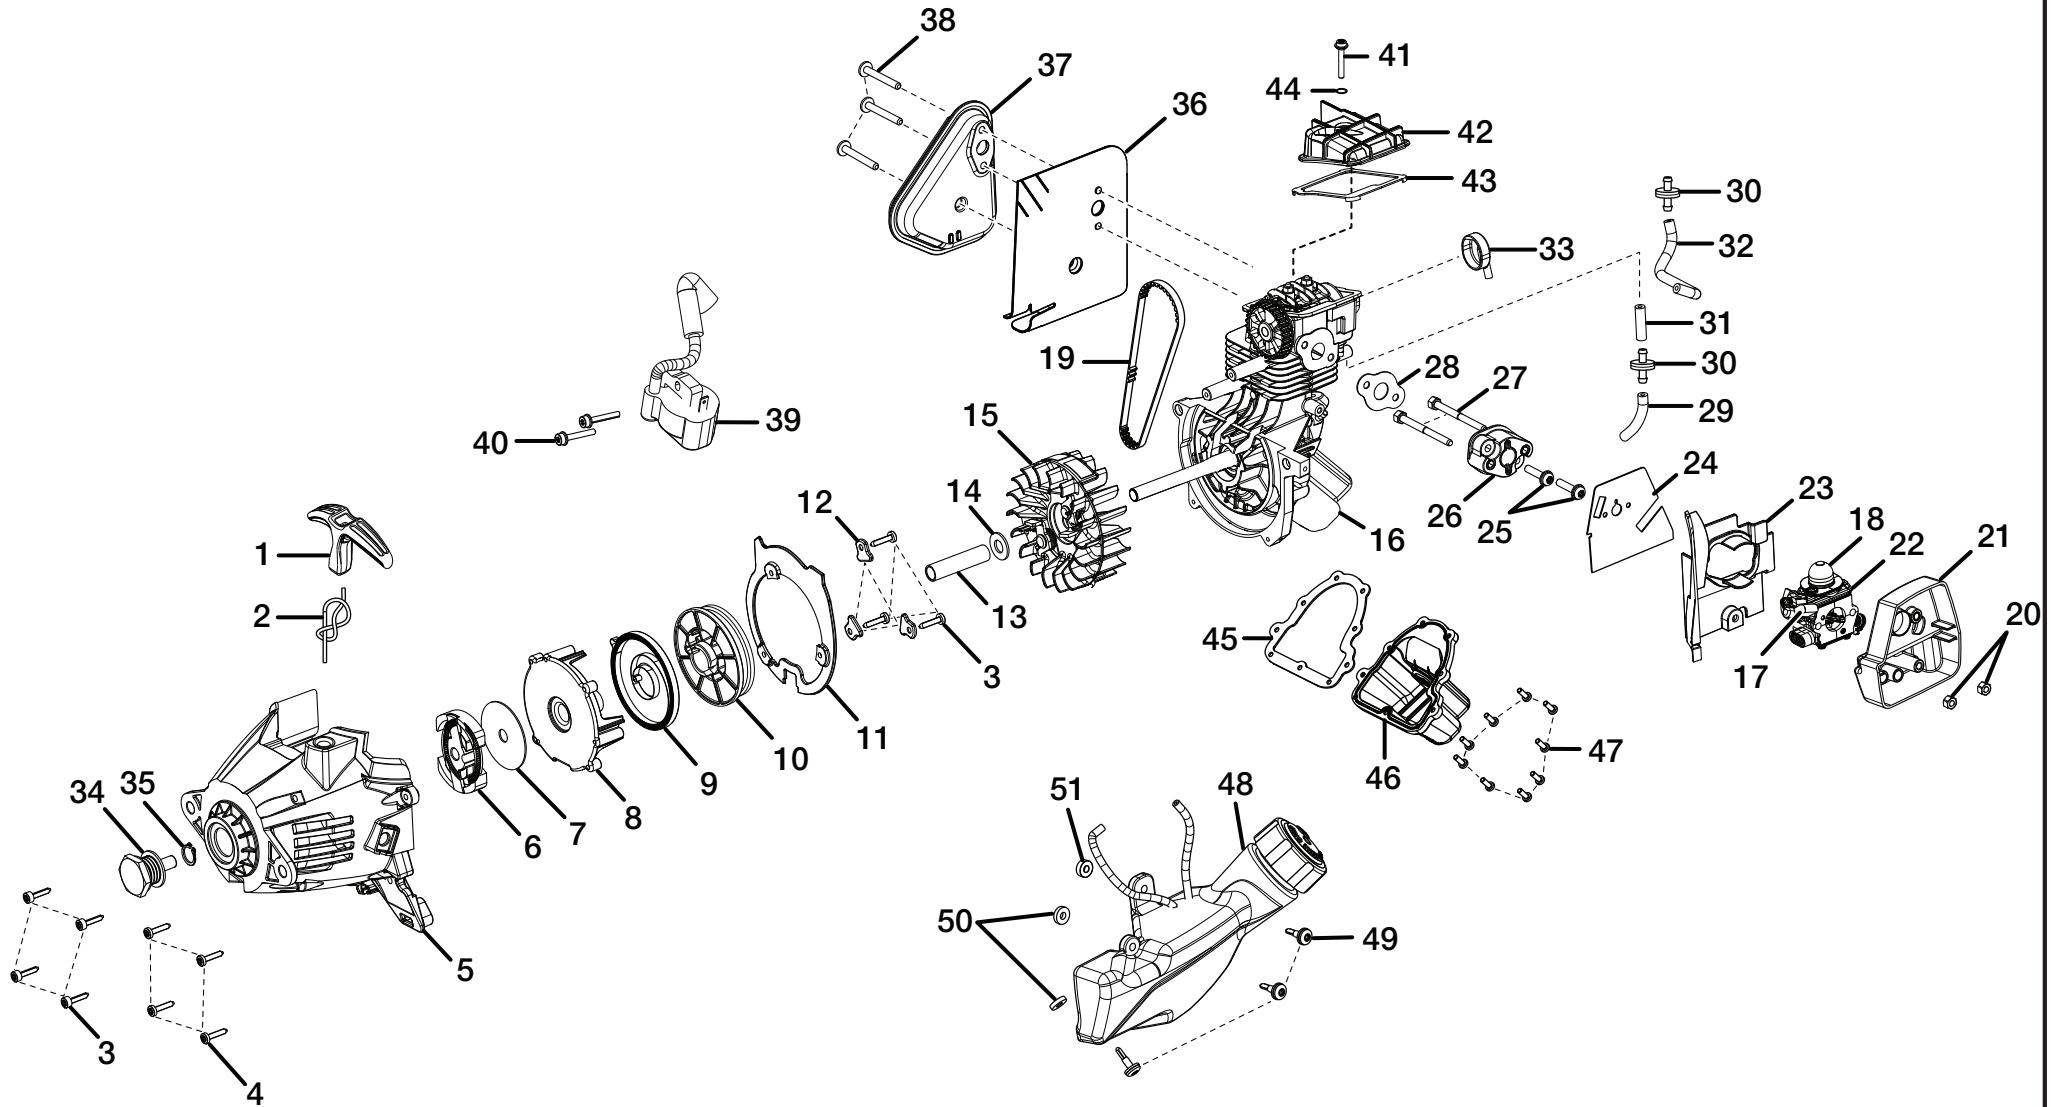

FIGURE C

RYOBI 30CC 4-CYCLE WHEELED EDGER – MODEL NO. RY13050

PARTS LIST (FIGURE C)

KEY NO.	PART NUMBER	DESCRIPTION	QTY	KEY NO.	PART NUMBER	DESCRIPTION	QTY
1	511731004	Starter Grip	1	26	518143001	Heat Dam.....	1
2	900849010	Starter Rope (59 in.)	1	27	661509001	Bolt (M5 x 58 mm)	2
3	660466001	Screw (M4 x 18 mm, Thread Forming)	7	28	901657002	Heat Dam Gasket	1
4	660970001	Screw (M4 x 16 mm, Thread Forming)	4	29	570710002	Breather Hose	1
5	308573002	Starter Housing Assembly (Incl. Key Nos. 34-35)	1	30	308826002	Check Valve	2
6	300960002	Clutch Assembly	1	31	570710003	Breather Hose	1
7	638090001	Washer	1	32	570710004	Breather Hose	1
8	518994001	Starter Baffle	1	33	570401001	Breather Fitting.....	1
9	638033001	Spring & Container.....	1	34	678723001	Drive Pulley.....	1
10	518501001	Pulley	1	35	690698001	Snap Ring	1
11	518996001	Air Dam	1	36	901702002	Muffler Gasket	1
12	638389001	Pulley Retainer	3	37	309320002	Muffler Assembly.....	1
13	638284002	Spacer Tube	1	38	661143001	Muffler Bolt (M5 x 38 mm).....	3
14	650017001	Washer.....	1	39	309263004	Ignition Module.....	1
15	309011001	Flywheel Assembly.....	1	40	660968001	Screw (M4 x 19 mm, Thread Forming)	2
16	309921001	Short Block Assembly (Incl. Key Nos. 19, 41-47)	1	41	660780002	Screw (M4 x 27 mm).....	1
17	521523001	Choke Lever	1	42	638692001	Cam Cover.....	1
18	561635001	Primer Bulb.....	1	43	901705001	Gasket.....	1
19	901656002	Timing Belt.....	1	44	570400002	O-Ring.....	1
20	678180002	Hex Nut (M5).....	2	45	570709002	Gasket.....	1
21	519792002	Air Box Base.....	1	46	518924002	Oil Pan	1
22	309368002	Carburetor Assembly (Incl. Key Nos. 17-18)	1	47	660925003	Screw (M4 x 12 mm).....	9
23	518692002	Air Baffle	1	48	309018001	Fuel Tank Assembly	1
24	900809003	Carburetor Gasket.....	1	49	660970008	Screw (M4 x 22 mm)	3
25	660629003	Screw (M5 x 23 mm).....	2	50	638576001	Washer	2
				51	901189001	Washer (Plastic).....	1