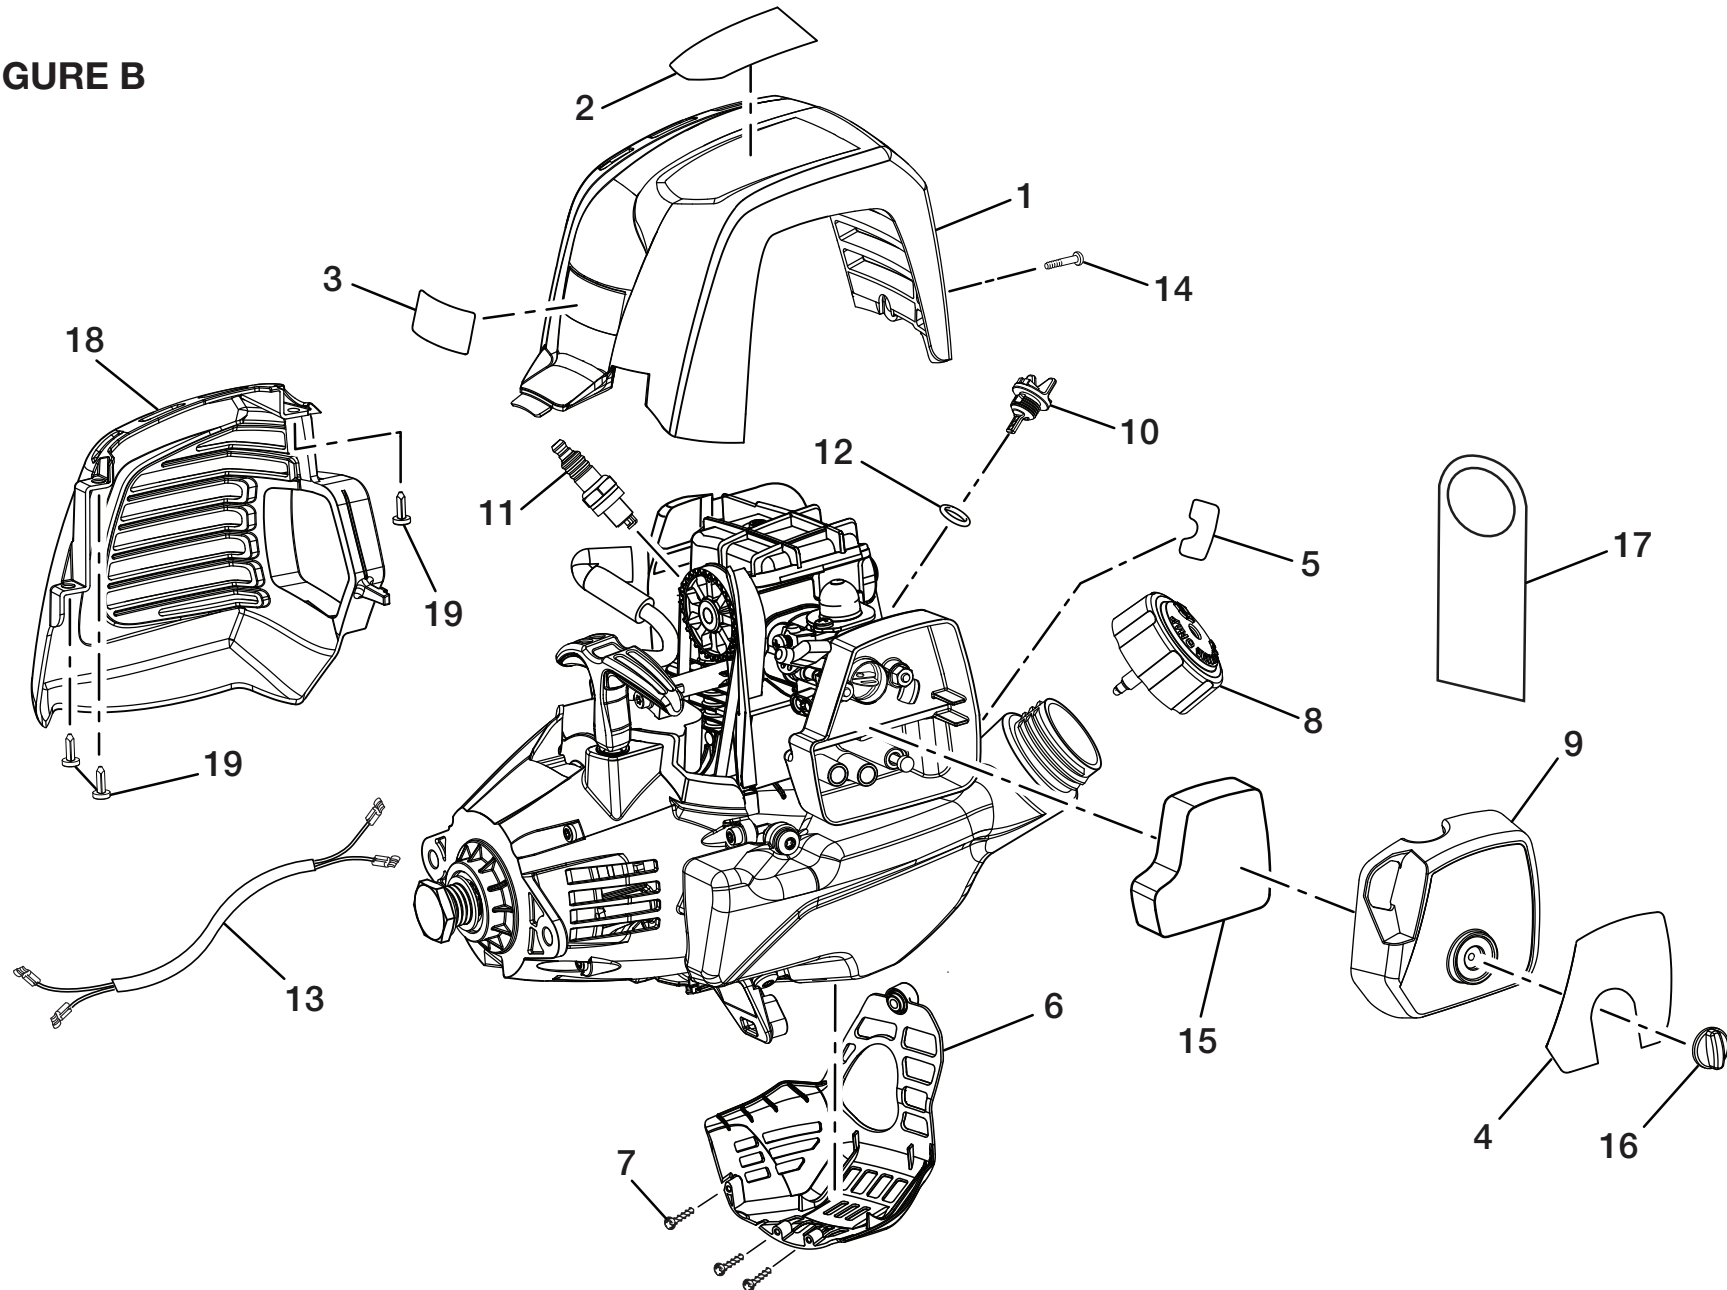

FIGURE B

RYOBI 30CC 4-CYCLE WHEELED EDGER – MODEL NO. RY13050

PARTS LIST (FIGURE B)

KEY NO.	PART NUMBER	DESCRIPTION	QTY
1	518142002	Top Cover	1
2	940705072	Label (RY13050)	1
3	940705020	Logo Label.....	1
4	940686051	Starting Label	1
5	940680023	Hot Surface Label	1
6	518548001	Bottom Cover	1
7	T660619001	Screw (M6-19 x 1/2 in.)	3
8	310586001	Fuel Cap Assembly	1
9	310266001	Air Box Cover (Incl. key no. 16)	1
10	310302001	Oil Cap/Dipstick (Incl. key no. 12)	1
11	870217001	* Spark Plug (Champion RZ7C).....	1
12	570400001	O-Ring.....	1
13	308863022	Wiring Harness	1
14	660510005	Screw (M4 x 20 mm).....	1
15	901454002	Air Filter	1
16	590461001	Air Cover Knob	1
17	940971028	Hang Tag.....	1
18	518995001	Muffler Cover	1
19	660466002	Screw (M4 x 12 mm).....	3