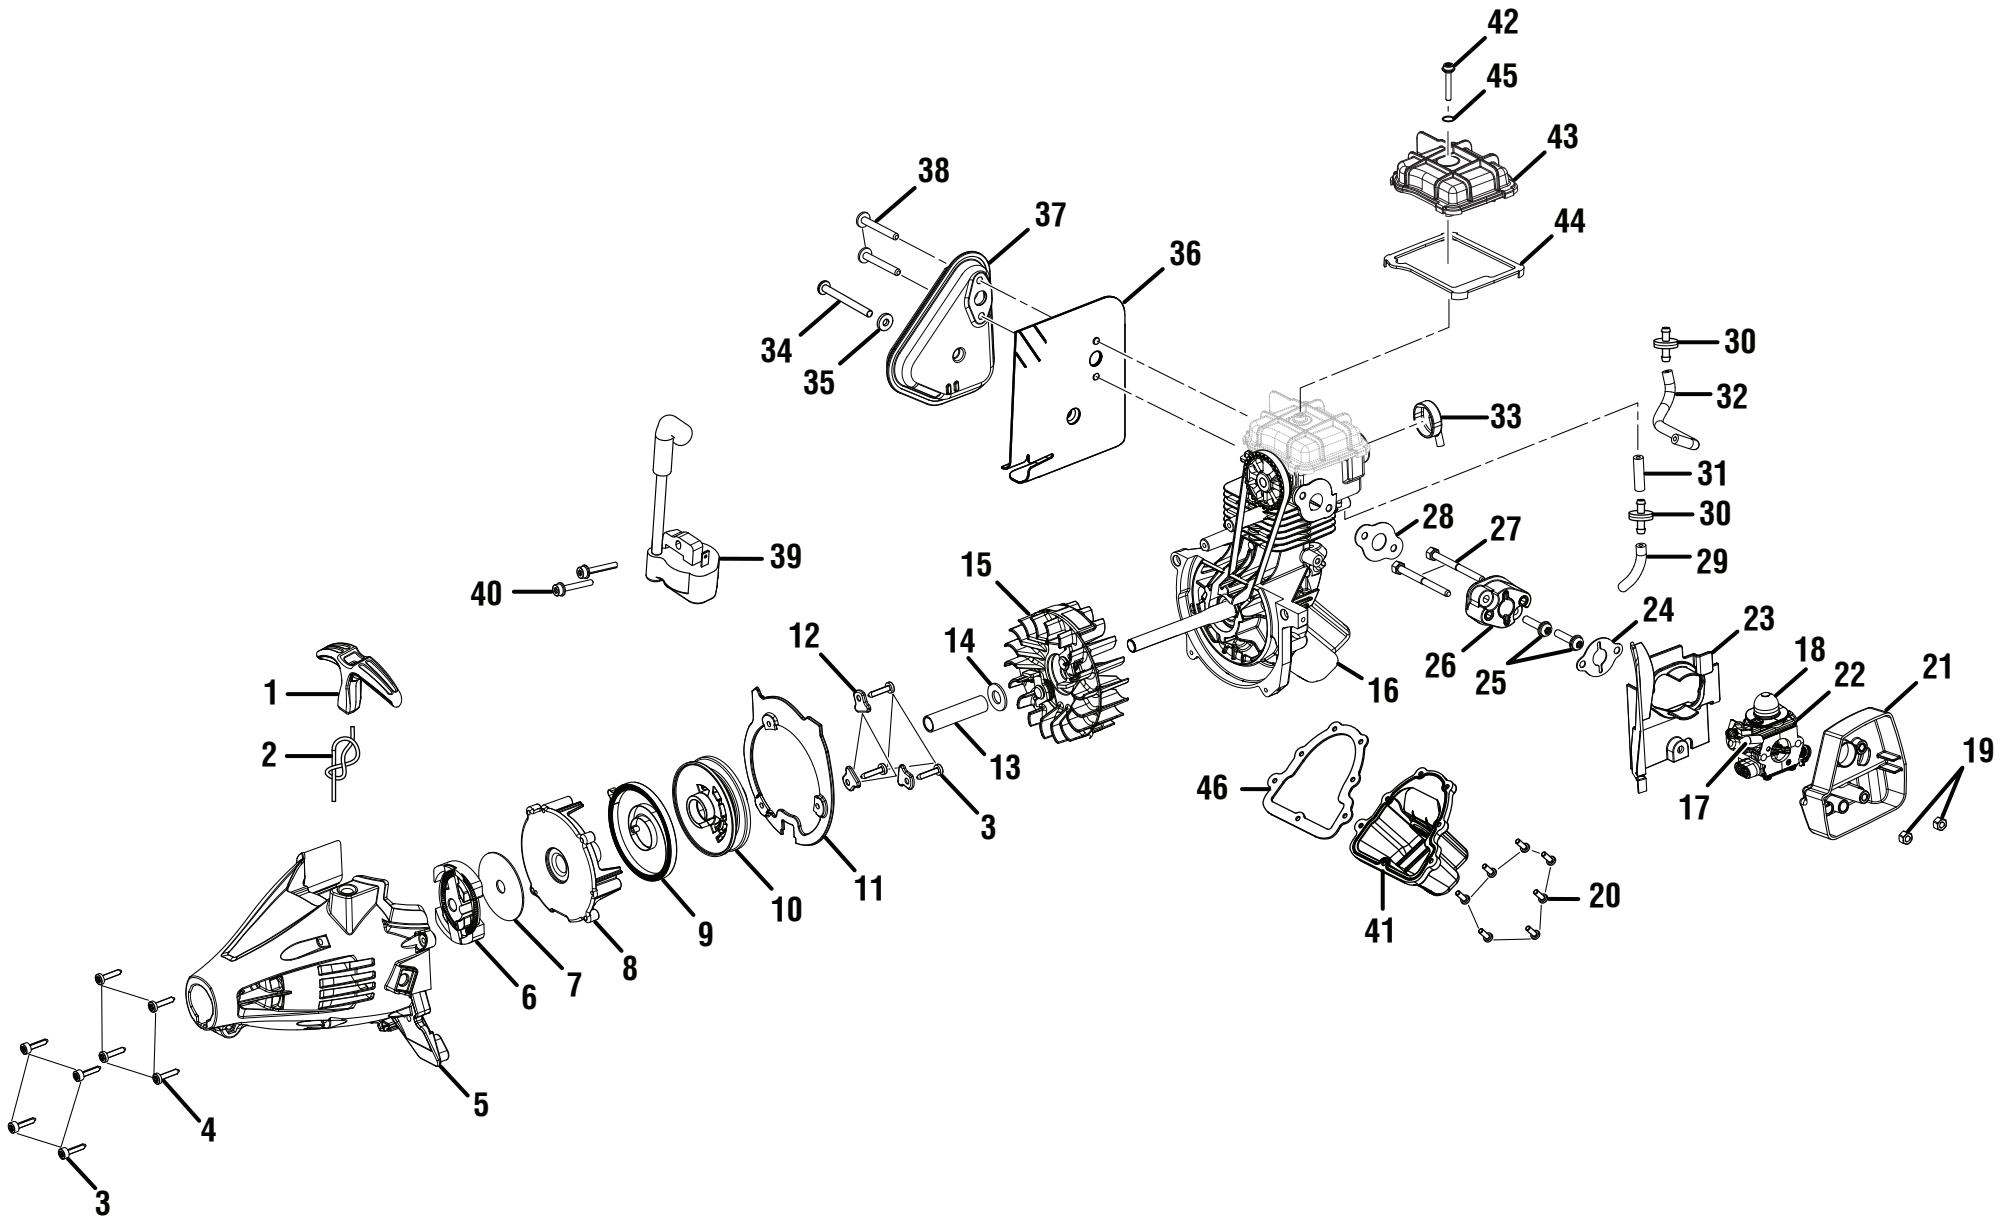

FIGURE C

RYOBI 30CC 4-CYCLE WHEELED TRIMMER – MODEL NO. RY13015

PARTS LIST (FIGURE C)

KEY NO.	PART NUMBER	DESCRIPTION	QTY	KEY NO.	PART NUMBER	DESCRIPTION	QTY
1	511731004	Starter Grip.....	1	24	900809010	Carburetor Gasket.....	1
2	900849002	Starter Rope.....	1	25	660629003	Screw (M5 x 23 mm).....	2
3	660466001	Screw (M4 x 18 mm).....	7	26	518143001	Heat Dam.....	1
4	660970001	Screw (M4 x 16 mm).....	4	27	661509001	Bolt (M5 x 58 mm).....	2
5	310304001	Starter Housing Assembly.....	1	28	901657002	Heat Dam Gasket.....	1
6	300960002	Clutch Assembly.....	1	29	570710002	Breather Hose.....	1
7	638090001	Washer.....	1	30	308826002	Check Valve.....	2
8	518994001	Starter Baffle.....	1	31	570710003	Breather Hose.....	1
9	638033001	Spring & Container.....	1	32	570710011	Breather Hose.....	1
10	521519001	Pulley.....	1	33	570401002	Breather Fitting.....	1
11	518996001	Air Dam.....	1	34	660347001	Screw.....	1
12	638389001	Pulley Retainer.....	3	35	638576002	Washer.....	1
13	638284002	Spacer Tube.....	1	36	901702002	Muffler Gasket.....	1
14	650017001	Washer.....	1	37	309324001	Muffler Assembly.....	1
15	309011001	Flywheel Assembly.....	1	38	661143001	Muffler Bolt (M5 x 42 mm).....	2
16	309962004	Short Block Assembly (Inc. Key Nos. 20 and 42-46).....	1	39	309263002	Ignition Module.....	1
17	521523001	Choke Lever.....	1	40	660968001	Screw (M4 x 19 mm).....	2
18	561635001	Primer Bulb.....	1	41	518924002	Oil Pan.....	1
19	678180002	Hex Nut (M5).....	2	42	660780002	Screw (M4 x 27 mm).....	1
20	660925003	Screw (M4 x 12 mm).....	7	43	640306001	Cam Cover.....	1
21	519792003	Air Box Base.....	1	44	901705003	Gasket.....	1
22	309368003	Carburetor Assembly (Inc. Key Nos. 17-18).....	1	45	570400002	O-Ring.....	1
23	518692006	Air Baffle.....	1	46	570709002	Gasket.....	1