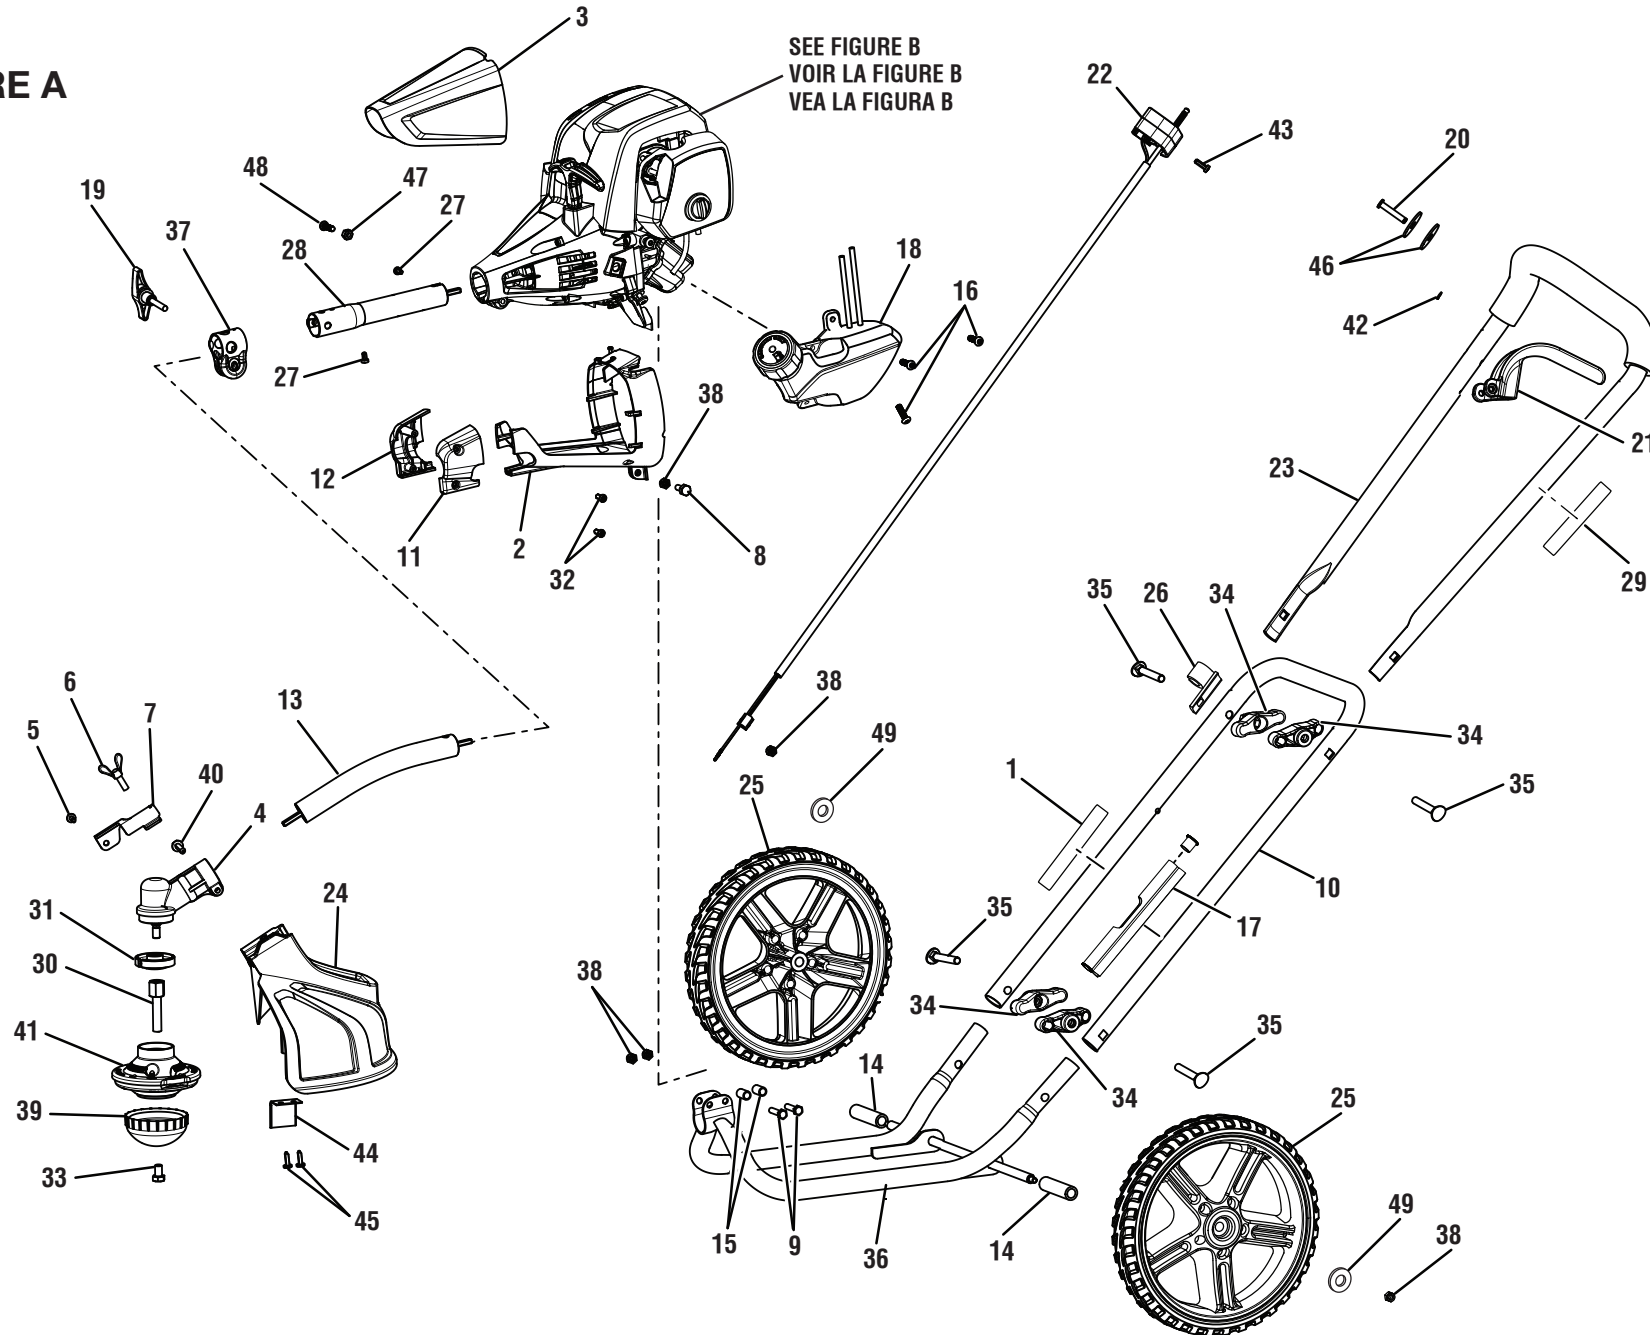

RYOBI 30CC 4-CYCLE WHEELED TRIMMER – MODEL NO. RY13015

FIGURE A

RYOBI 30CC 4-CYCLE WHEELED TRIMMER – MODEL NO. RY13015

PARTS LIST (FIGURE A)

KEY NO.	PART NUMBER	DESCRIPTION	QTY	KEY NO.	PART NUMBER	DESCRIPTION	QTY
1	940654088	Warning Label (Combustion).....	1	27	660634001	Screw (8-16 x 5/16 in., Torx)	2
2	519844001	Screen Frame.....	1	28	309022001	Upper Boom Assembly	1
3	638179003	Mesh Screen	1	29	940230132	Warning Label	1
4	308210009	Gear Case Assembly.....	1	30	678019002	Stringhead Adapter w/Shaft.....	1
5	660736001	Screw (10-24 x 5/8 in., Hex Washer Hd.).....	1	31	678011001	Flanged Washer	1
6	660886001	Wing Screw (1/4-20 x 3/4 in.).....	1	32	660840001	Screw (M4 x 12 mm, T20)	2
7	638125001	String Guard Clamp	1	33	660649001	Screw (5/16 x 1/2 in., Left Hand).....	1
8	660154006	Bolt (M6 x 16 mm, Hex Hd.).....	1	34	310262004	Knob w/Nut Assembly	4
9	660903002	Bolt (M6 x 28 mm, Hex Hd.).....	2	35	661527001	Carriage Bolt	4
10	638740002	Center Handle	1	36	309020002	Frame Assembly	1
11	519846001	Left Screen Cap	1	37	638010003	Split Boom Clamp.....	1
12	519847001	Right Screen Cap.....	1	38	678460002	Lock Nut (M6).....	5
13	309021001	Lower Boom Assembly	1	39	519831001	Mow Ball	1
14	519864001	Shaft Spacer	2	40	660642001	Screw (1/4-20 x 1-1/4 in.).....	1
15	638748001	Clamp Spacer	2	41	308925001	Stringhead Assembly	1
16	660970002	Screw (M4)	3	42	678135001	E-Ring	1
17	310818001	Line Carrier Assembly	1	43	660669001	Screw	1
18	310585012	Fuel Tank & Cap Assembly	1	44	638020001	Cut-off Blade.....	1
19	308045005	Knob (1/4-20)	1	45	660675001	Screw (8-16 x 5/8 in.)	2
20	638132001	Pivot Pin.....	1	46	590462002	Washer	2
21	518256003	Trigger	1	47	678029002	Hex Nut (M6)	1
22	308330005	Throttle Cable Assembly	1	48	660697002	Screw (M6 x 20 mm)	1
23	309019001	Upper Handle Assembly	1	49	678587001	Washer	2
24	519856001	Grass Shield (Incl. Key Nos. 44-45)	1				
25	309023001	10 in. Wheel Assembly	2				
26	519807001	Cable Clip.....	1				