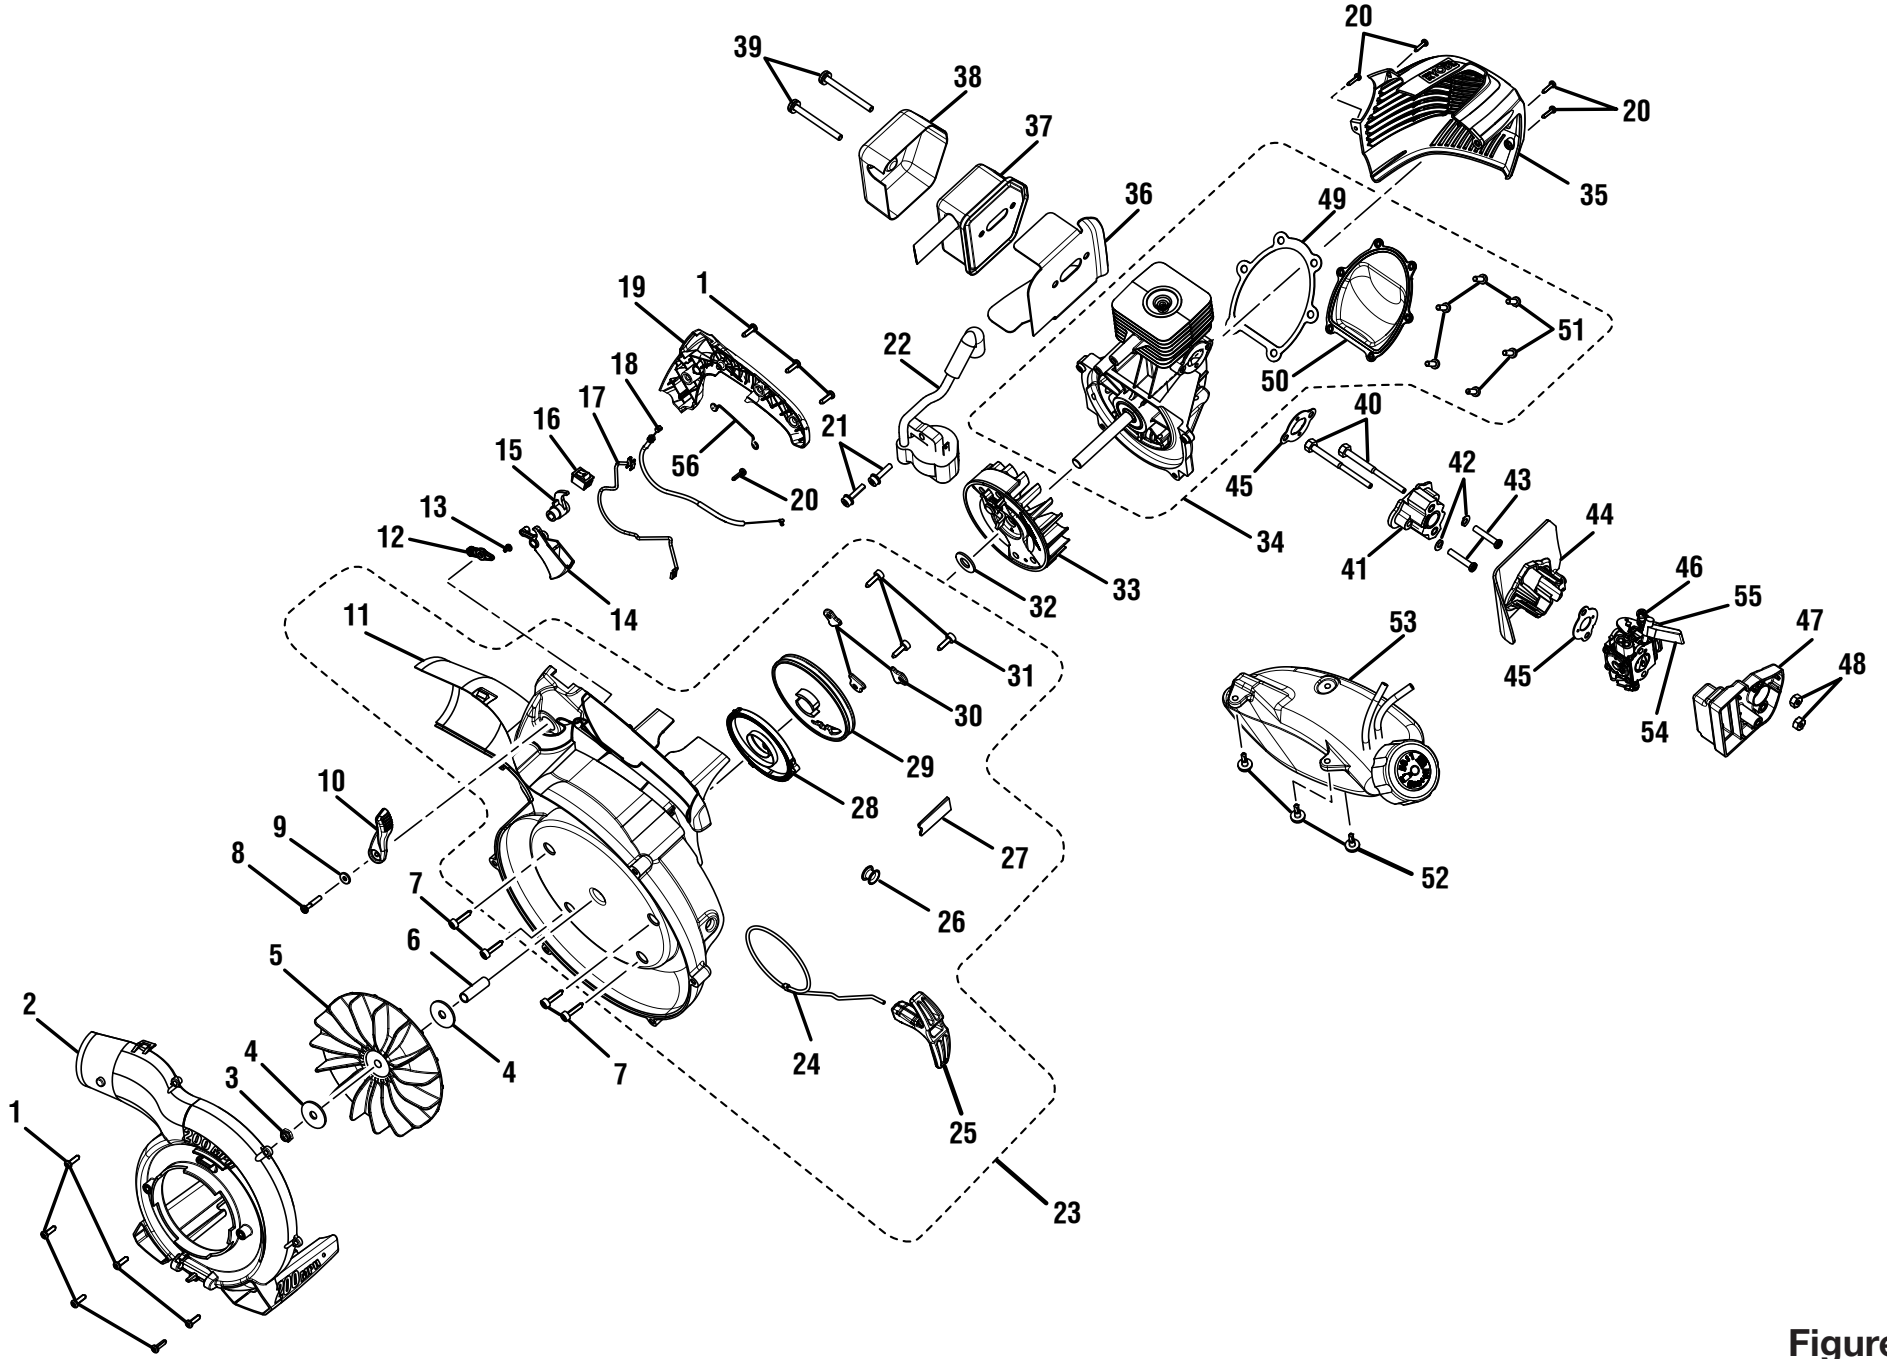

RYOBI BLOWER/VACUUM - MODEL NUMBERS RY09550 / RY09951

Figure B

RYOBI BLOWER/VACUUM – MODEL NUMBERS RY09550 / RY09951

The model number will be found on a plate attached to the starter housing. Always mention the model number in all correspondence regarding your **BLOWER/VACUUM** or when ordering repair parts.

PARTS LIST (FIGURE B)

KEY NO.	PART NUMBER	DESCRIPTION	QTY	KEY NO.	PART NUMBER	DESCRIPTION	QTY
1	660629002	Screw (10-14 x 3/4 in.).....	9	29	521316001	Starter Pulley	1
2	521313001	Outer Volute	1	30	638389001	Pulley Retainer.....	3
3	660730001	Lock Nut (3/8 in.)	1	31	660967001	Screw (M4 x 14 mm, T.F.)	3
4	650016001	Washer	2	32	650017001	Washer.....	1
5	521308001	Fan	1	33	308674001	Rotor and Pawl Assembly	1
6	638091008	Spacer	1	34	309963001	Short Block Assembly	1
7	660970001	Screw (M4 x 17 mm, T.F.)	4	35	308461001	Engine Cover	1
8	660666001	Screw (8-14 x 1 in., T.F.).....	1	36	901362002	Muffler Gasket	1
9	678125001	Washer.....	1	37	309327001	Muffler Assembly	1
10	518160001	Cruise Lever.....	1	38	638442009	Muffler Heat Shield	1
11	308981013	Lower Housing	1	39	660638003	Screw (10-24 x 2-1/8 in.).....	2
12	518603001	Throttle Lever.....	1	40	660927004	Screw (10-24 x 2.5 in.).....	2
13	661141001	Screw (M3.5 x 7.5 mm).....	1	41	518920001	Heat Dam.....	1
14	521503001	Throttle Trigger	1	42	638659002	Washer.....	2
15	518602001	Trigger Lock.....	1	43	660927003	Screw (M5 x 25 mm).....	2
16	760338004	Momentary Contact Switch.....	1	44	521505001	Baffle.....	1
17	290157002	Wire Assembly.....	1	45	901552002	Heat Dam Gasket	2
18	270031002	Throttle Cable	1	46	308054025	Carburetor	1
19	521501001	Handle Cover	1	47	521309001	Air Box Base.....	1
20	660466001	Screw (M4 x 18 mm).....	5	48	678027001	Hex Nut (10-24)	2
21	660968001	Screw (M4 x 19 mm, T.F.)	2	49	901550001	Crankcase Cover Gasket.....	1
22	850108006	Ignition Module.....	1	50	638337001	Crankcase Cover	1
23	308563001	Lower Housing w/Starter.....	1	51	660925003	Screw (M4 x 12 mm).....	6
24	900849012	Starter Rope (42 in.).....	1	52	660970002	Screw (M4 x 16 mm).....	3
25	511731001	Starter Grip.....	1	53	310752001	Fuel Tank Assembly w/Cap	1
26	638088004	Eyelet.....	1	54	518824001	Choke Lever	1
27	521535001	Shield.....	1	55	561635001	Primer Bulb.....	1
28	638033001	Spring & Container	1	56	290469001	Ground Wire Kit	1

* STANDARD HARDWARE ITEM – MAY BE PURCHASED LOCALLY