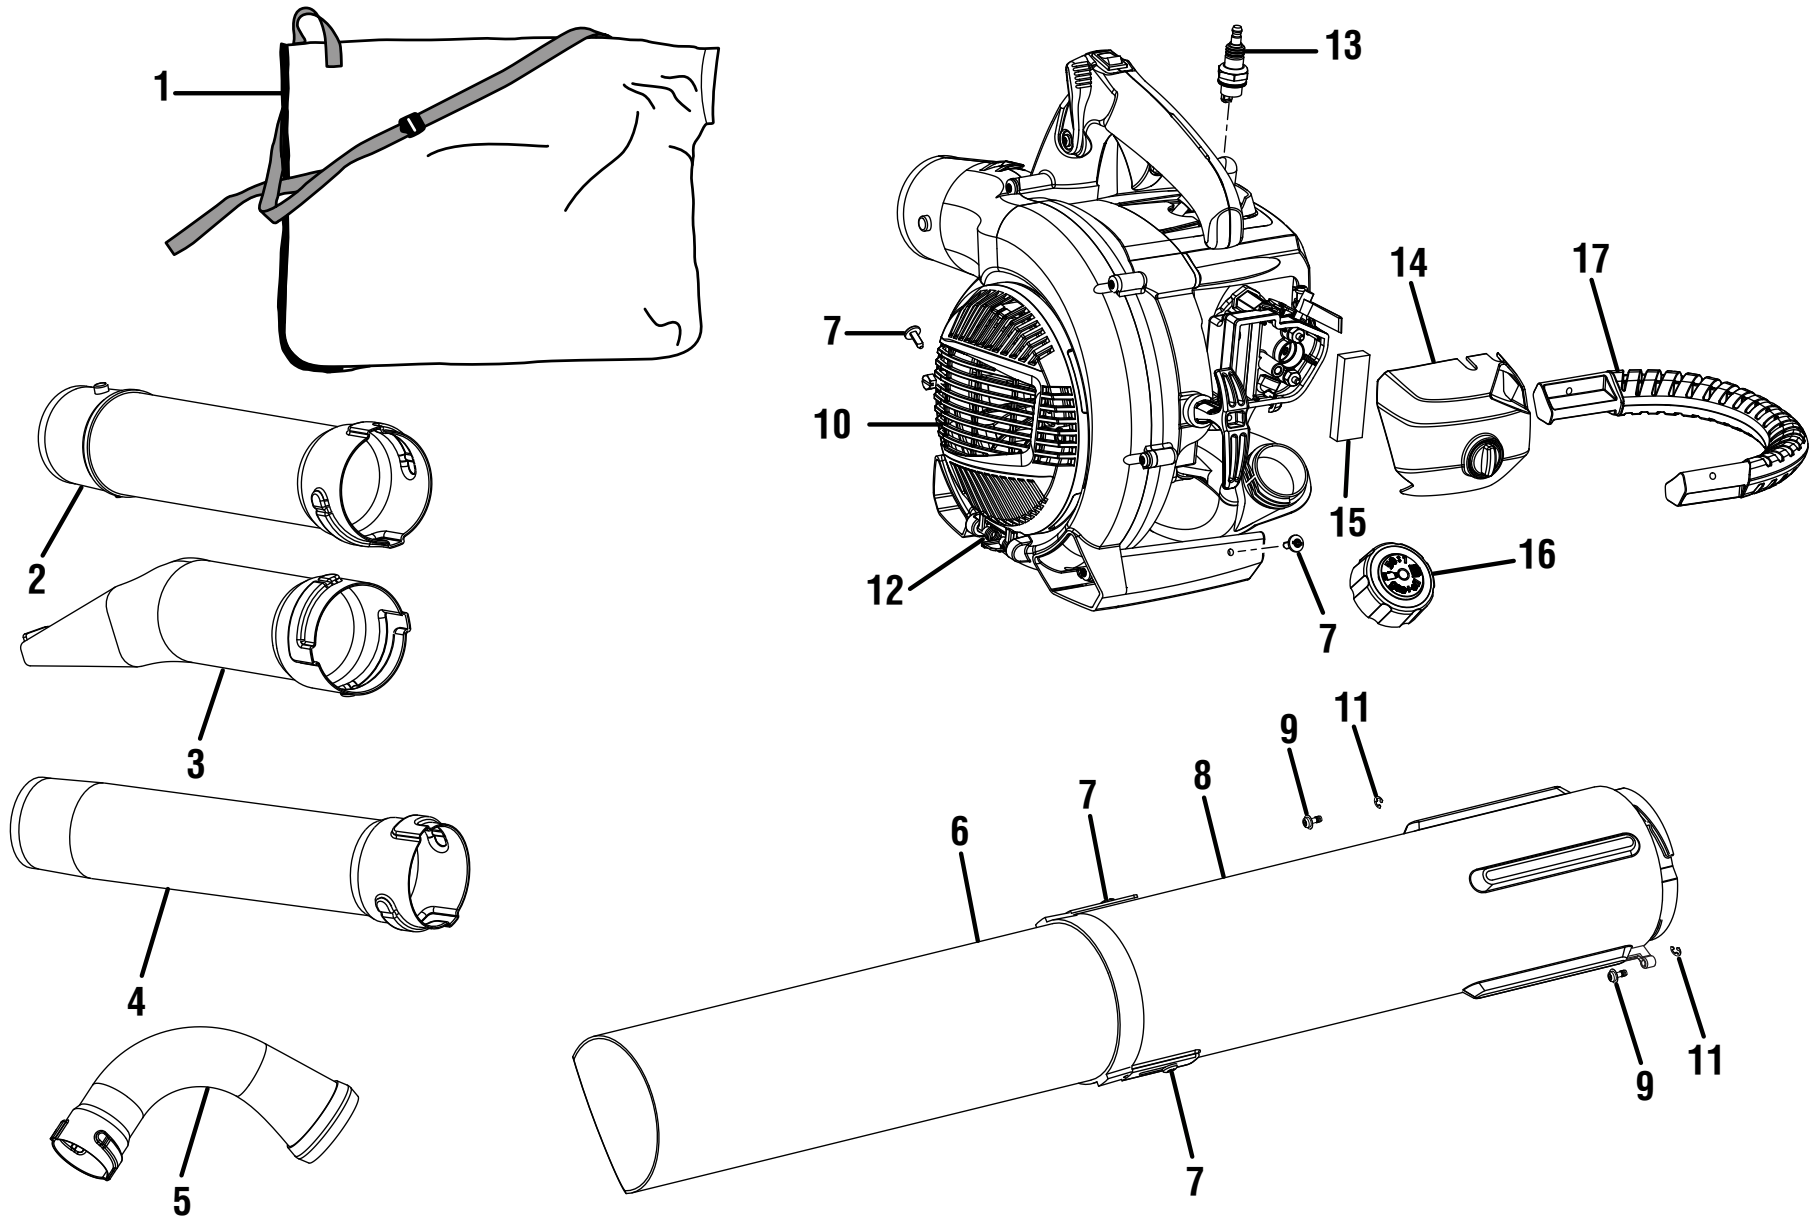

RYOBI BLOWER/VACUUM - MODEL NUMBERS RY09550 / RY09951

Figure A

## RYOBI BLOWER/VACUUM – MODEL NUMBERS RY09550 / RY09951

The model number will be found on a plate attached to the starter housing. Always mention the model number in all correspondence regarding your **BLOWER/VACUUM** or when ordering repair parts.

### PARTS LIST (FIGURE A)

KEY NO.	PART NUMBER	DESCRIPTION	QTY
1	900960001	Vacuum Bag w/Shoulder Strap .....	1
2	570543001	Upper Blower Tube.....	1
3	580613001	High Velocity Nozzle w/Leaf Scraper.....	1
4	580537001	Sweeper Nozzle.....	1
5	570563001	Vacuum Bag Adaptor.....	1
6	570562001	Lower Vacuum Tube .....	1
7	660621001	Screw (10-14 x 1/2 in.).....	4
8	580892001	Upper Vacuum Tube .....	1
9	660880001	Screw (1/4-20 x 3/4 in.).....	2
10	521500001	Vacuum Door .....	1
11	650027001	E-ring .....	2
12	678726001	Vacuum Door Spring.....	1
13	870174001	* Spark Plug (RCJ6Y) .....	1
14	310804001	Air Filter Cover .....	1
15	560873003	Filter .....	1
16	310816001	Fuel Cap Assembly.....	1
17	521504001	Vacuum Handle.....	1
	<b>Not Shown:</b>		
	940835001	Run/Start Label.....	1
	940734062	Starting Label.....	1
	940657039	Warning Label.....	1
	940752006	Logo Label (Small) .....	1
	940705075	Logo Label (Large) .....	1
	987000753	Operator's Manual (960413001)	
	5-19-10 (REV:02)		