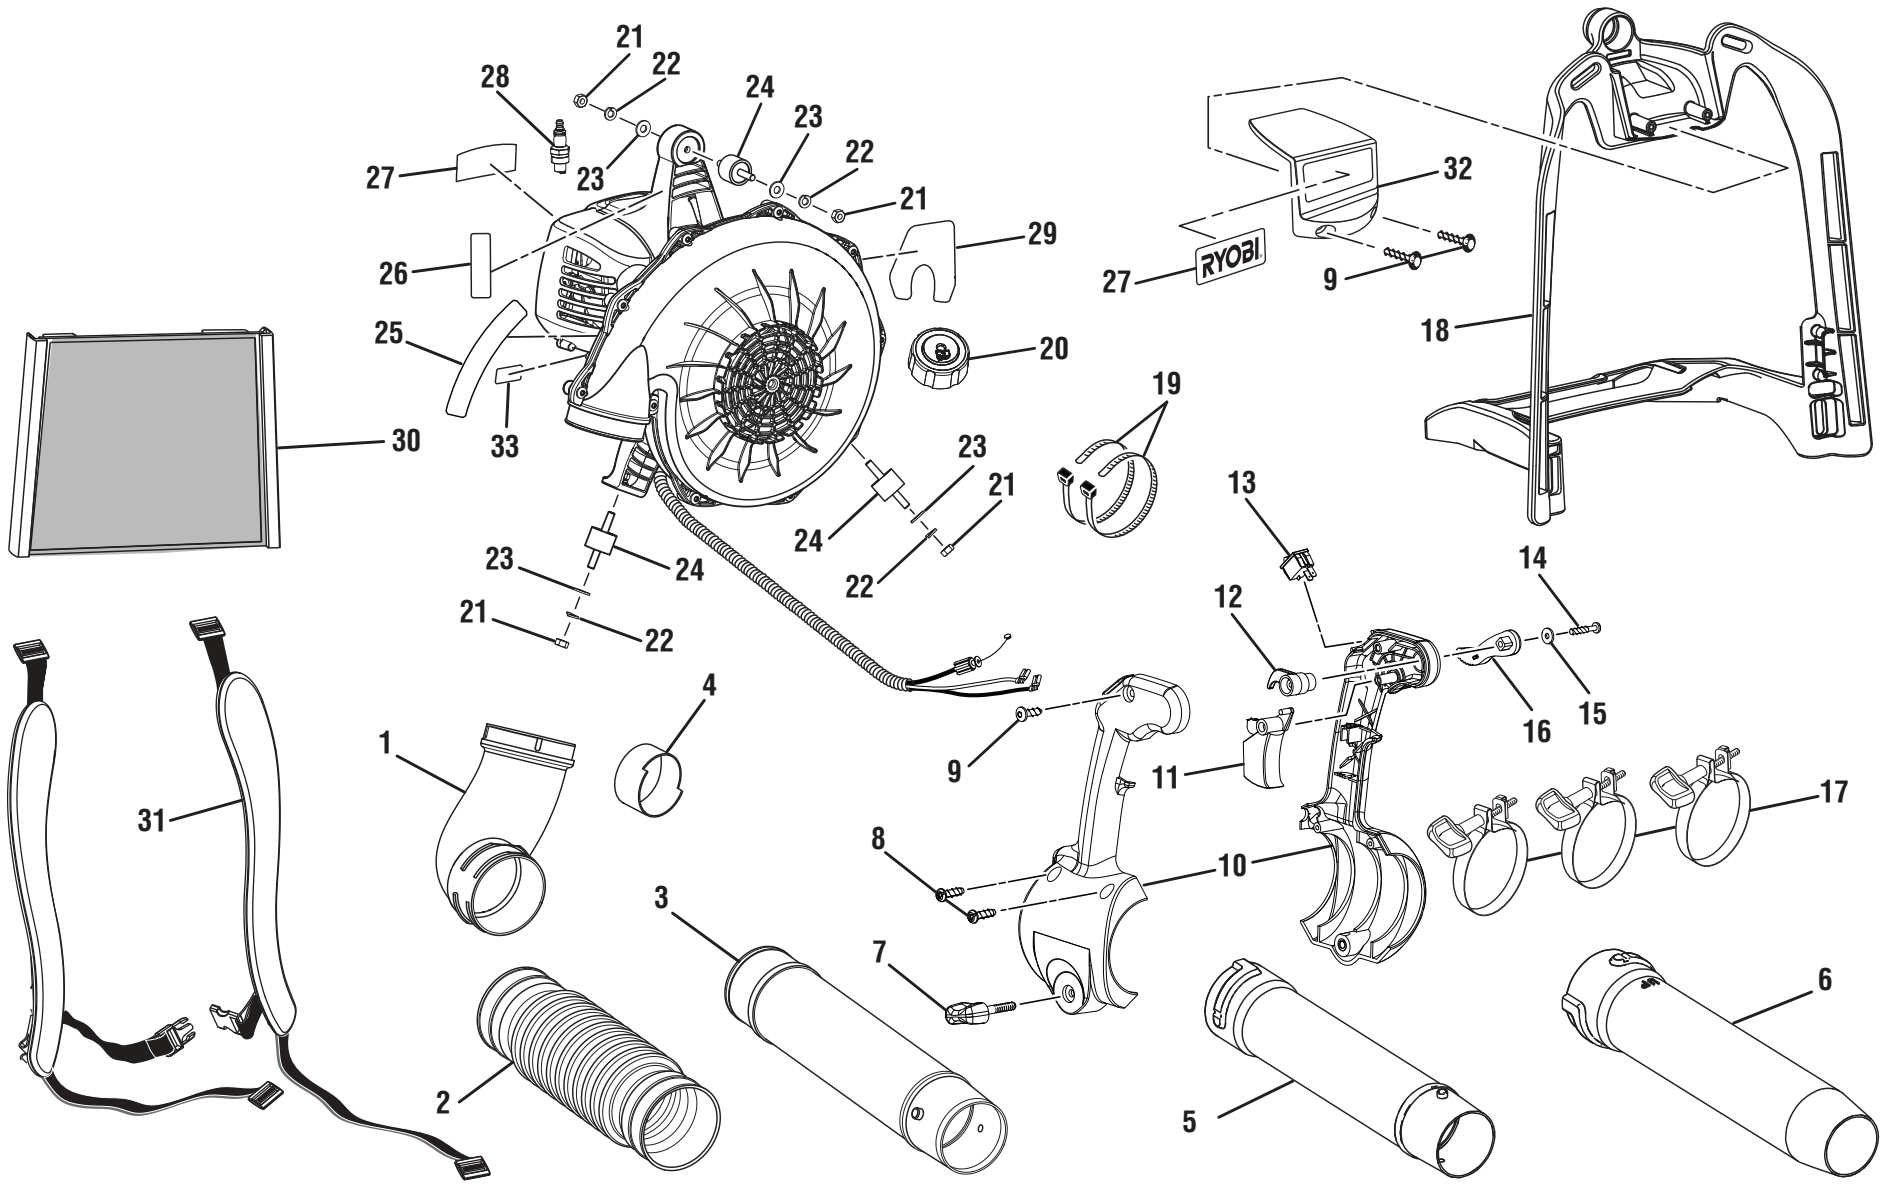

RYOBI BACKPACK BLOWER – MODEL NO. RY09800

FIGURE A

**PARTS LIST (FIGURE A)**

KEY NO.	PART NUMBER	DESCRIPTION	QTY	KEY NO.	PART NUMBER	DESCRIPTION	QTY
1	580819002	Elbow .....	1	17	348006002	Tube Clamp .....	3
2	580693003	Bellows .....	1	18	518826001	Frame.....	1
3	580692001	Upper Tube .....	1	19	900972001	Cable Tie.....	2
4	518481003	Bushing.....	1	20	310816001	Fuel Cap Assembly.....	1
5	570543001	Lower Tube .....	1	21	678190002	Hex Nut (1/4-20) .....	6
6	580537001	Nozzle .....	1	22	678109001	Lock Washer.....	6
7	518273002	Thumb Screw.....	1	23	678186002	Washer (M7).....	6
8	660734001	Screw (M4 x 16 mm, Pan Hd.).....	2	24	570546001	Vibration Isolators.....	3
9	660629001	Screw (10-14 x 3/4 in., Torx Hd.) .....	3	25	940654161	Warning Label.....	1
10	310458001	Adjustable Handle Assembly (Inc. Key No. 7).....	1	26	940654088	Combustion Warning Label .....	1
11	518255001	Trigger.....	1	27	940705025	Logo Label.....	2
12	518150001	Trigger Lock .....	1	28	870174001	Spark Plug (Champion RCJ6Y) .....	1
13	760338004	Switch.....	1	29	940734053	Starting Label .....	1
14	660666001	Screw (8-14, Special).....	1	30	901589001	Mesh Backing.....	1
15	678125001	Washer (M4).....	1	31	901588001	Harness Assembly.....	1
16	518160001	Cruise Lever.....	1	32	522828001	Battery Cover .....	1
				33	941489002	Hot Surface Label.....	1