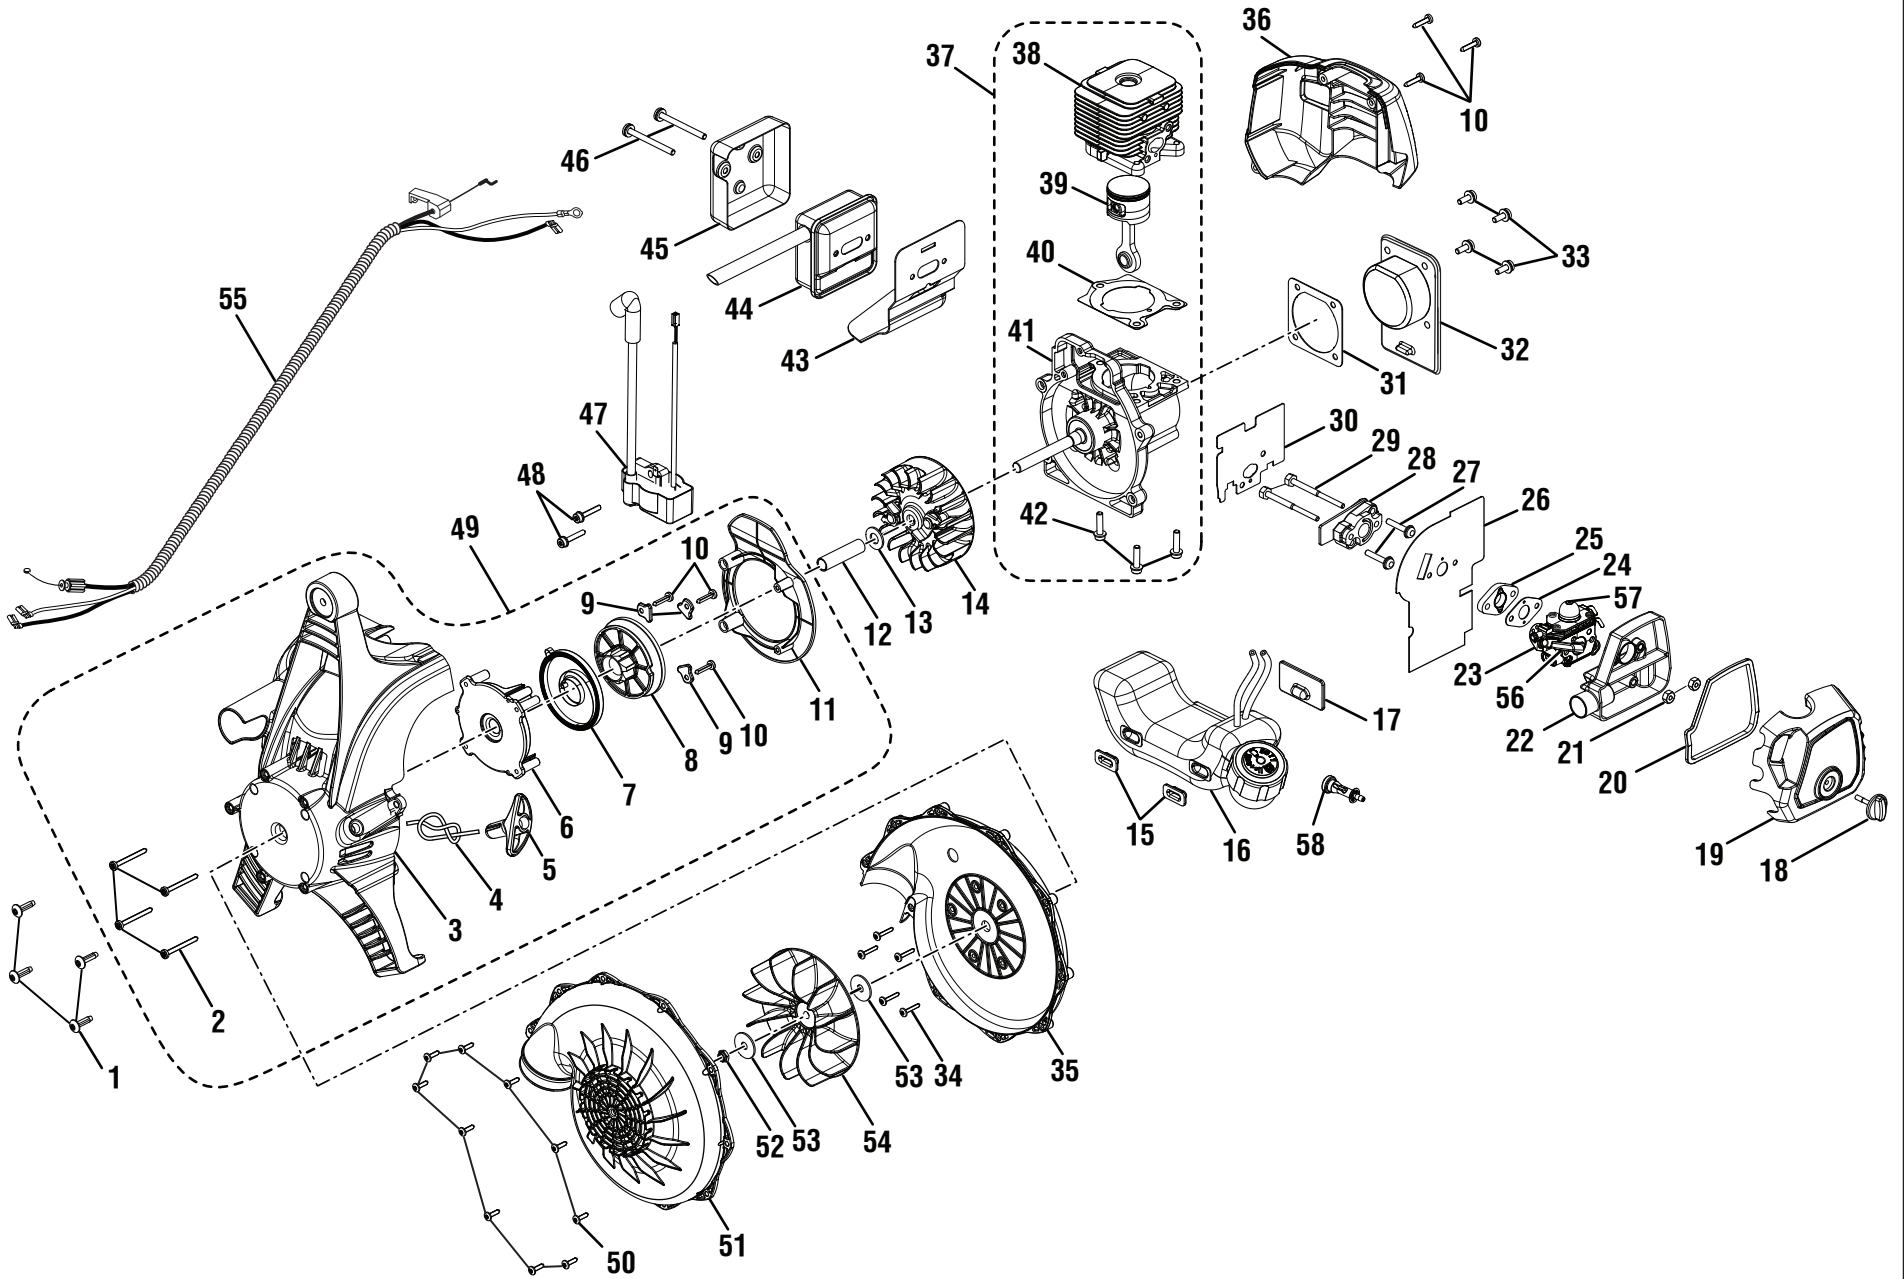

**Not Shown**

988000274 Operator's Manual  
1-12-12  
(REV:04)

RYOBI BACKPACK BLOWER – MODEL NO. RY09800

FIGURE B

**PARTS LIST (FIGURE B)**

<b>KEY NO.</b>	<b>PART NUMBER</b>	<b>DESCRIPTION</b>	<b>QTY</b>	<b>KEY NO.</b>	<b>PART NUMBER</b>	<b>DESCRIPTION</b>	<b>QTY</b>
1	660630002	Screw (10-24 x 3/4 in.).....	4	30	901657001	Heat Dam Gasket.....	1
2	661508001	Screw (M4 x 38 mm).....	4	31	900954001	Crankcase Gasket.....	1
3	308317001	Lower Housing Assembly.....	1	32	638031001	Crankcase Cover.....	1
4	900849002	Starter Rope.....	1	33	660638004	Screw (10-24 x 3/4 in., Pan Hd.).....	4
5	518502003	Starter Grip.....	1	34	660674002	Screw (10-14 x 27 mm).....	5
6	518134001	Starter Retainer.....	1	35	518574003	Top Volute.....	1
7	638033001	Spring and Container.....	1	36	518883001	Rear Housing.....	1
8	518501001	Starter Pulley.....	1	37	309960006	Short Block Assembly (Inc. Key Nos. 38-42).....	1
9	638389001	Pulley Retainer.....	3	38	640069002	Cylinder.....	1
10	660466001	Screw (M4 x 18 mm).....	6	39	308023005	Piston w/Rod Assembly.....	1
11	518854001	Baffle Plate.....	1	40	900953001	Cylinder Gasket.....	1
12	638091007	Spacer.....	1	41	308807003	Crankcase Assembly.....	1
13	650017001	Washer.....	1	42	660342002	Screw (M5 x 20 mm).....	3
14	308433008	Rotor Assembly.....	1	43	901452009	Muffler Gasket.....	1
15	570256001	Bumper.....	2	44	308914003	Muffler Assembly.....	1
16	308675017	Fuel Tank and Cap Assembly (Inc. Key No. 58).....	1	45	638442006	Heat Shield.....	1
17	570549001	Bumper.....	1	46	660638003	Screw (10-24 x 2-1/8 in.).....	2
18	590461001	Thumb Screw.....	1	47	850108012	Electric Start Ignition.....	1
19	518885001	Air Box Cover.....	1	48	660660001	Screw (M4 x 25 mm).....	2
20	518886001	Air Box Gasket.....	1	49	308889005	Lower Housing w/Starter Assembly (Inc. Key Nos. 2-11).....	1
21	678027001	Lock Nut (10-24).....	2	50	660629001	Screw (10-14 x 3/4 in.).....	10
22	518884001	Air Filter Base.....	1	51	518575004	Bottom Volute.....	1
23	308054043	Carburetor Assembly.....	1	52	660730001	Hex Nut (10-24).....	1
24	900994004	Carburetor Gasket.....	1	53	650016001	Washer.....	2
25	590456003	Gasket.....	1	54	518644001	Blower Fan.....	1
26	900740003	Carburetor Gasket.....	1	55	270021007	Throttle Cable Assembly.....	1
27	660662001	Screw (10-24 x 1 in., Pan Hd.).....	2	56	518824001	Choke Lever.....	1
28	518070001	Heat Dam.....	1	57	561635001	Primer Bulb.....	1
29	660346002	Carburetor Bolt.....	1	58	300759005	Fuel Filter.....	1