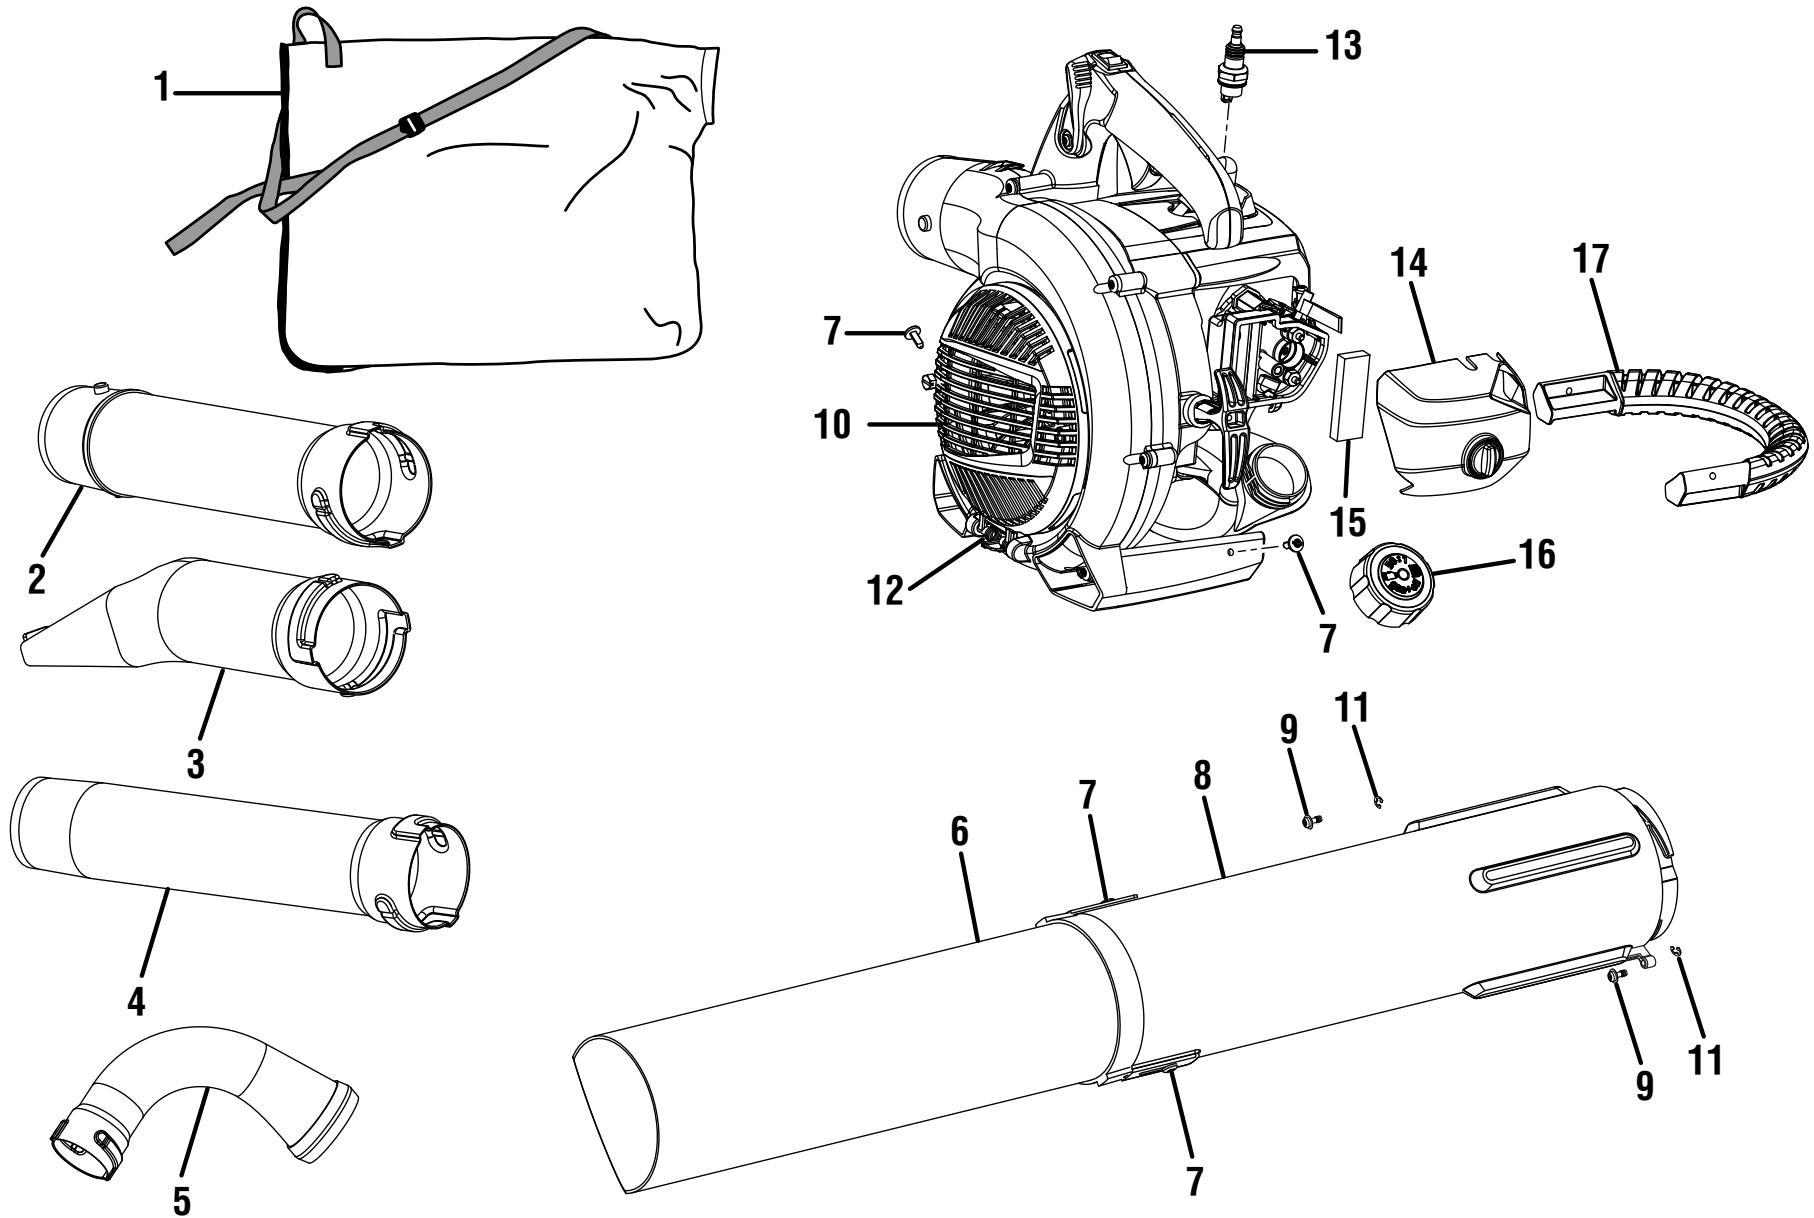

RYOBI BLOWER/VACUUM - MODEL NUMBERS RY09550 / RY09951

Figure A

RYOBI BLOWER/VACUUM – MODEL NUMBERS RY09550 / RY09951

The model number will be found on a plate attached to the starter housing. Always mention the model number in all correspondence regarding your **BLOWER/VACUUM** or when ordering repair parts.

PARTS LIST (FIGURE A)

KEY NO.	PART NUMBER	DESCRIPTION	QTY
1	900960001	Vacuum Bag w/Shoulder Strap	1
2	570543001	Upper Blower Tube.....	1
3	580613001	High Velocity Nozzle w/Leaf Scraper.....	1
4	580537001	Sweeper Nozzle.....	1
5	570563001	Vacuum Bag Adaptor.....	1
6	570562001	Lower Vacuum Tube	1
7	660621001	Screw (10-14 x 1/2 in.).....	4
8	580892001	Upper Vacuum Tube	1
9	660880001	Screw (1/4-20 x 3/4 in.).....	2
10	521500001	Vacuum Door	1
11	650027001	E-ring	2
12	678726001	Vacuum Door Spring.....	1
13	870174001	* Spark Plug (RCJ6Y)	1
14	310804001	Air Filter Cover	1
15	560873003	Filter	1
16	310816001	Fuel Cap Assembly.....	1
17	521504001	Vacuum Handle.....	1
	Not Shown:		
	940835001	Run/Start Label.....	1
	940734062	Starting Label.....	1
	940657039	Warning Label.....	1
	940752006	Logo Label (Small)	1
	940705075	Logo Label (Large)	1
	987000753	Operator's Manual (960413001)	
	5-19-10 (REV:02)		