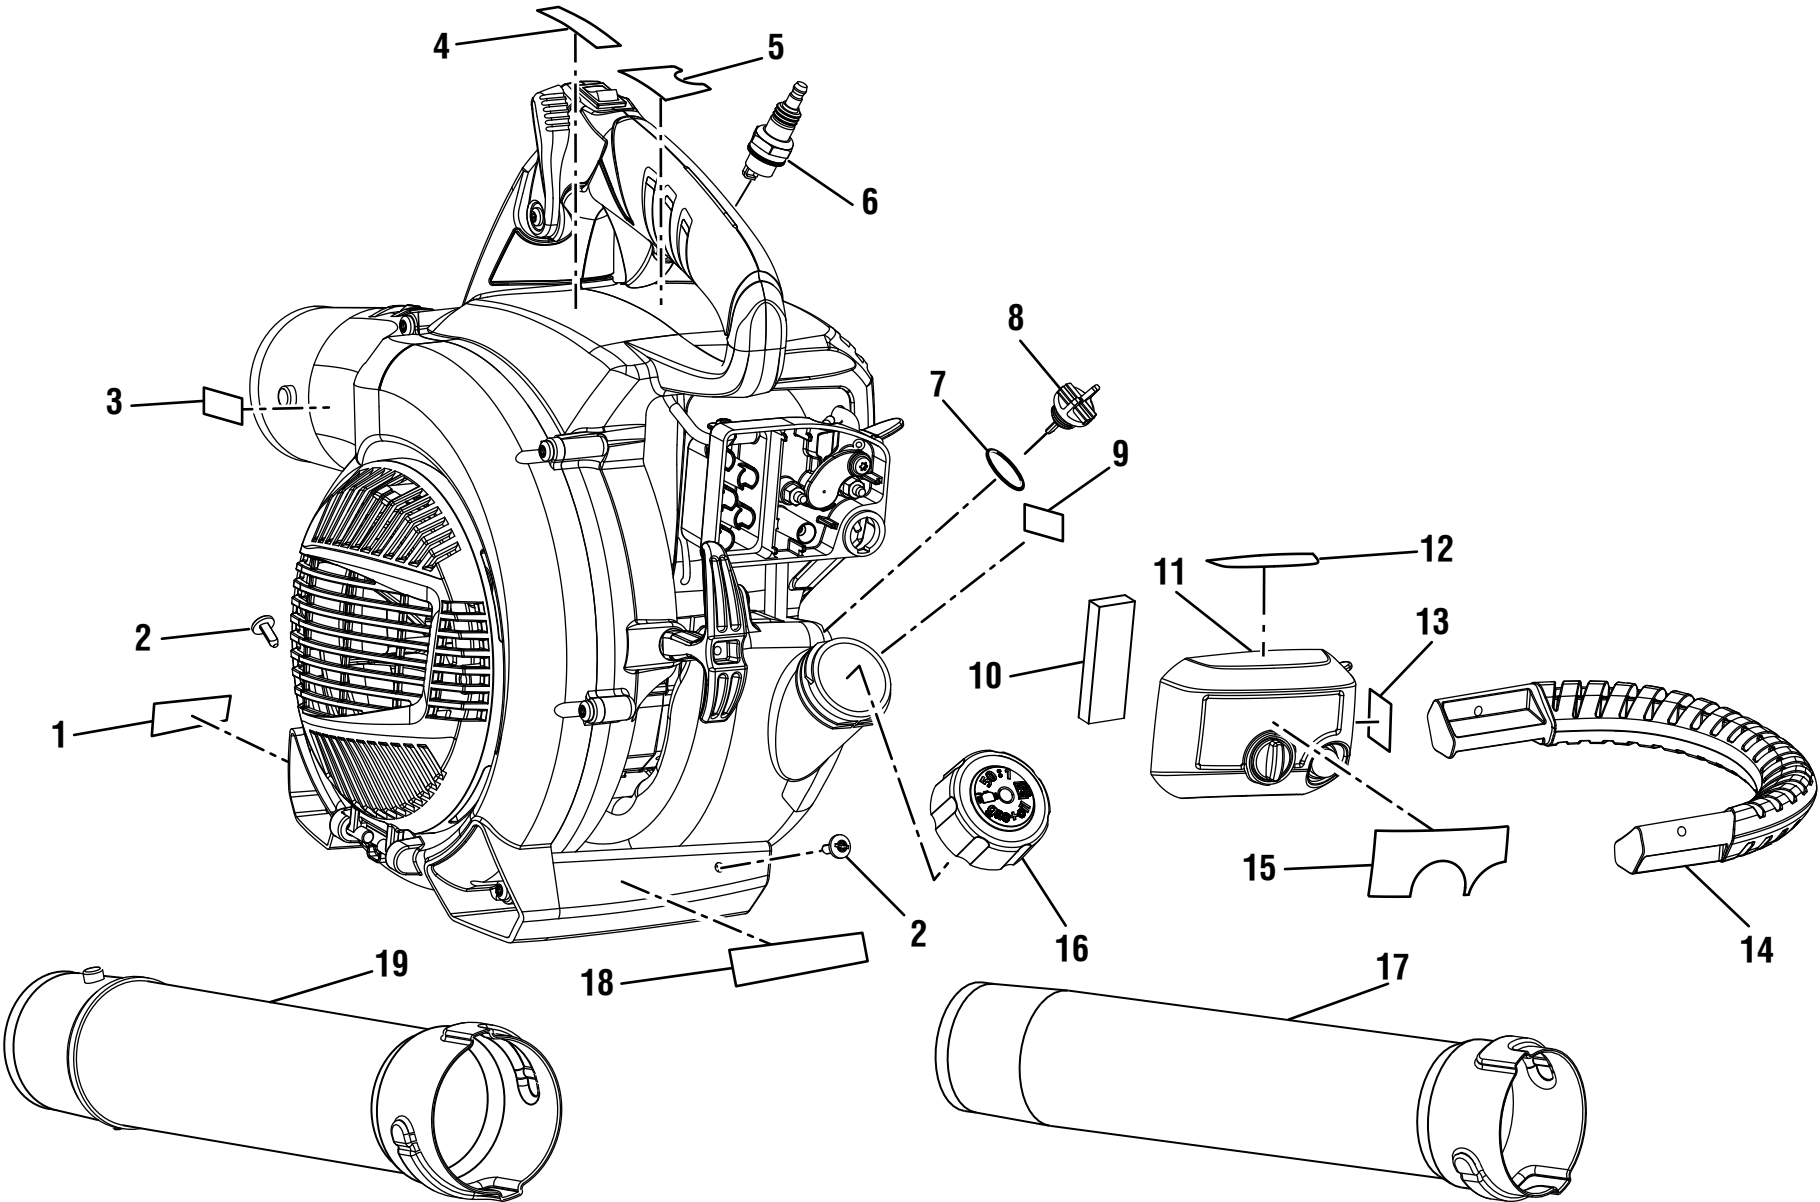

RYOBI BLOWER – MODEL NUMBER RY09466

Figure A

RYOBI BLOWER – MODEL NUMBER RY09466

The model number will be found on a label attached to the starter housing. Always mention the model number in all correspondence regarding your **BLOWER** or when ordering repair parts.

PARTS LIST (FIGURE A)

KEY NO.	PART NUMBER	DESCRIPTION	QTY
1	940654088	Combustion Warning Label	1
2	660621001	Screw (#10-14 x 1/2 in., T25 Torx Truss Hd. T.F.).....	2
3	940705075	Logo Label	1
4	940477003	Warning Label	1
5	940752006	Logo Label	1
6	870301002	* Spark Plug (Champion RY4C).....	1
7	570400001	O-Ring.....	1
8	310302001	Oil Fill Cap w/Dipstick (Inc. Key No. 7)	1
9	940871001	Add Oil Label	1
10	901696001	Filter	1
11	521306001	Air Filter Cover	1
12	940863001	Stop Label.....	1
13	940855001	Run/Start Label.....	1
14	521504002	Handle.....	1
15	940734066	Starting Label.....	1
16	310816006	Fuel Cap Assembly	1
17	580537002	Sweeper Nozzle	1
18	940862001	No Mix Label.....	1
19	570543002	Upper Blower Tube	1
	Not Shown:		
	990000205	Operator's Manual	
	4-11-13		
	(Rev:01)		

* Standard Hardware Item – May Be Purchased Locally