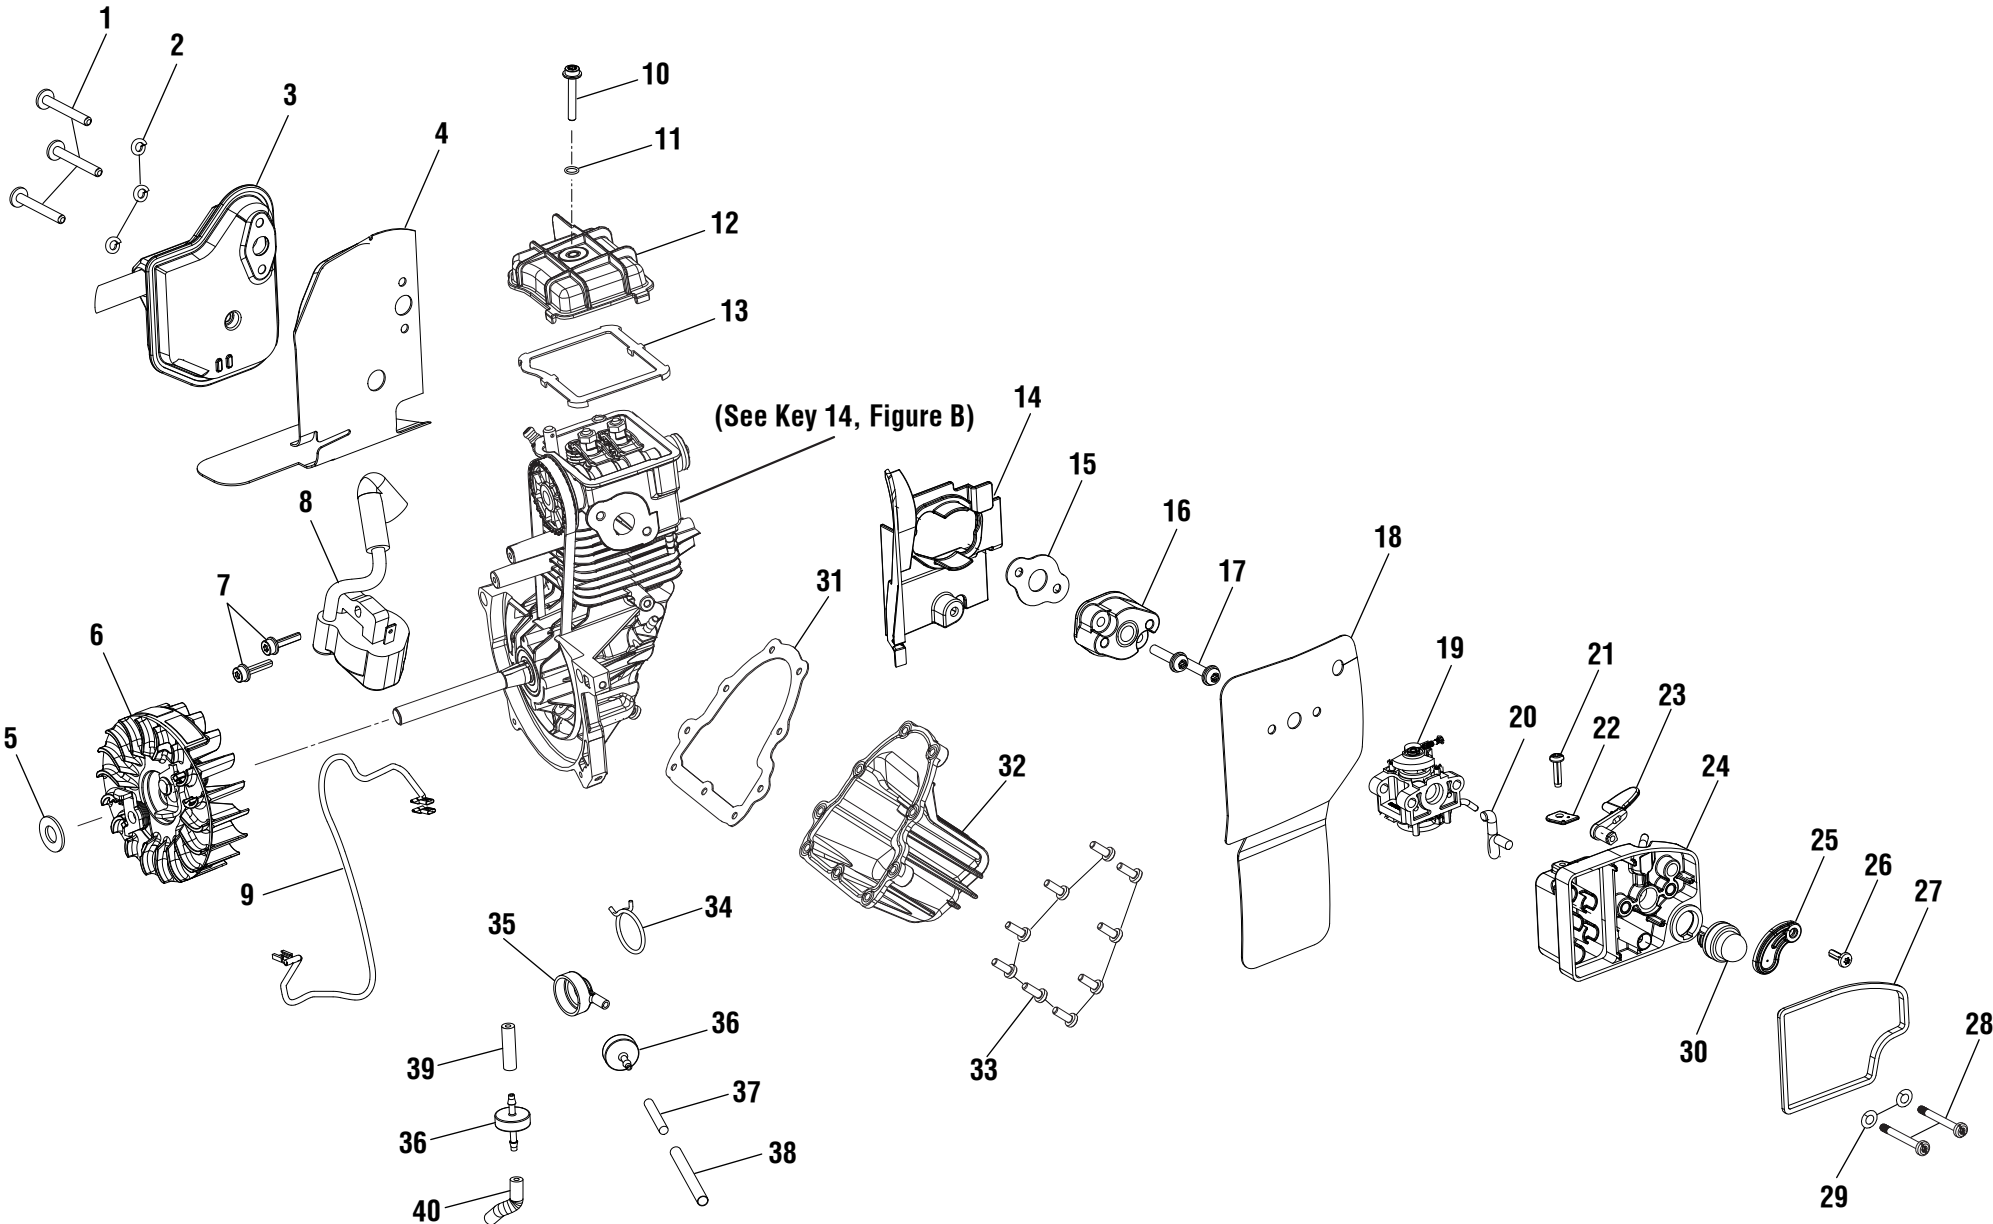

RYOBI BLOWER – MODEL NUMBER RY09466

Figure C

RYOBI BLOWER – MODEL NUMBER RY09466

The model number will be found on a label attached to the starter housing. Always mention the model number in all correspondence regarding your **BLOWER** or when ordering repair parts.

PARTS LIST (FIGURE C)

KEY NO.	PART NUMBER	DESCRIPTION	QTY	KEY NO.	PART NUMBER	DESCRIPTION	QTY
1	661143001	Screw (M5 x 42 mm, T25 Truss Hd.)	3	21	660734001	Screw (M4 x 16 mm, T20 Pan Hd.)	1
2	678343001	Lock Washer (M5)	3	22	638133007	Clip	1
3	309326001	Muffler	1	23	590458004	Choke Lever	1
4	901695001	Muffler Gasket	1	24	308398007	Air Box Base	1
5	650017002	Washer (ID9.70 x OD20 x 1.59t)	1	25	521561001	Choke Plate	1
6	309011002	Flywheel Assembly	1	26	660345001	Screw (M4 x 12 mm, T20 Torx Pan Hd.)	1
7	660968001	Screw (M4 x 19 mm, T20 Torx Pan Hd.)	2	27	570439001	Air Box Seal	1
8	309263002	Ignition Module	1	28	660454006	Bolt (M5 x 48 mm, T20 Torx hd.)	2
9	308863021	Lead Assembly	1	29	638764001	Washer (ID5 x OD9.90 x 1t)	2
10	660780002	Screw (M4 x 27 mm, T20 Torx Truss Hd.)	1	30	300780003	Primer	1
11	570400002	O-Ring	1	31	570709003	Gasket	1
12	640306001	Cam Cover	1	32	640103001	Oil Pan	1
13	901705003	Gasket	1	33	660925003	Screw (M4 x 12 mm, T20 Torx Hd.)	9
14	525032001	Air Baffle	1	34	678850001	Clamp	1
15	901657003	Heat Gasket	1	35	570401002	Breather Fitting	1
16	525033001	Heat Dam	1	36	308826002	Check Valve	2
17	660629003	Screw (M5 x 23 mm, T25 Torx pan Hd.)	2	37	570259062	Fuel Hose (53 mm)	1
18	900809011	Gasket	1	38	901666003	Shield Sleeve (50 mm)	1
19	309375001	Carburetor	1	39	570710003	Breather Hose (34 mm)	1
20	570373007	Fuel Hose (90 mm)	1	40	570710002	Breather Hose (25 mm)	1