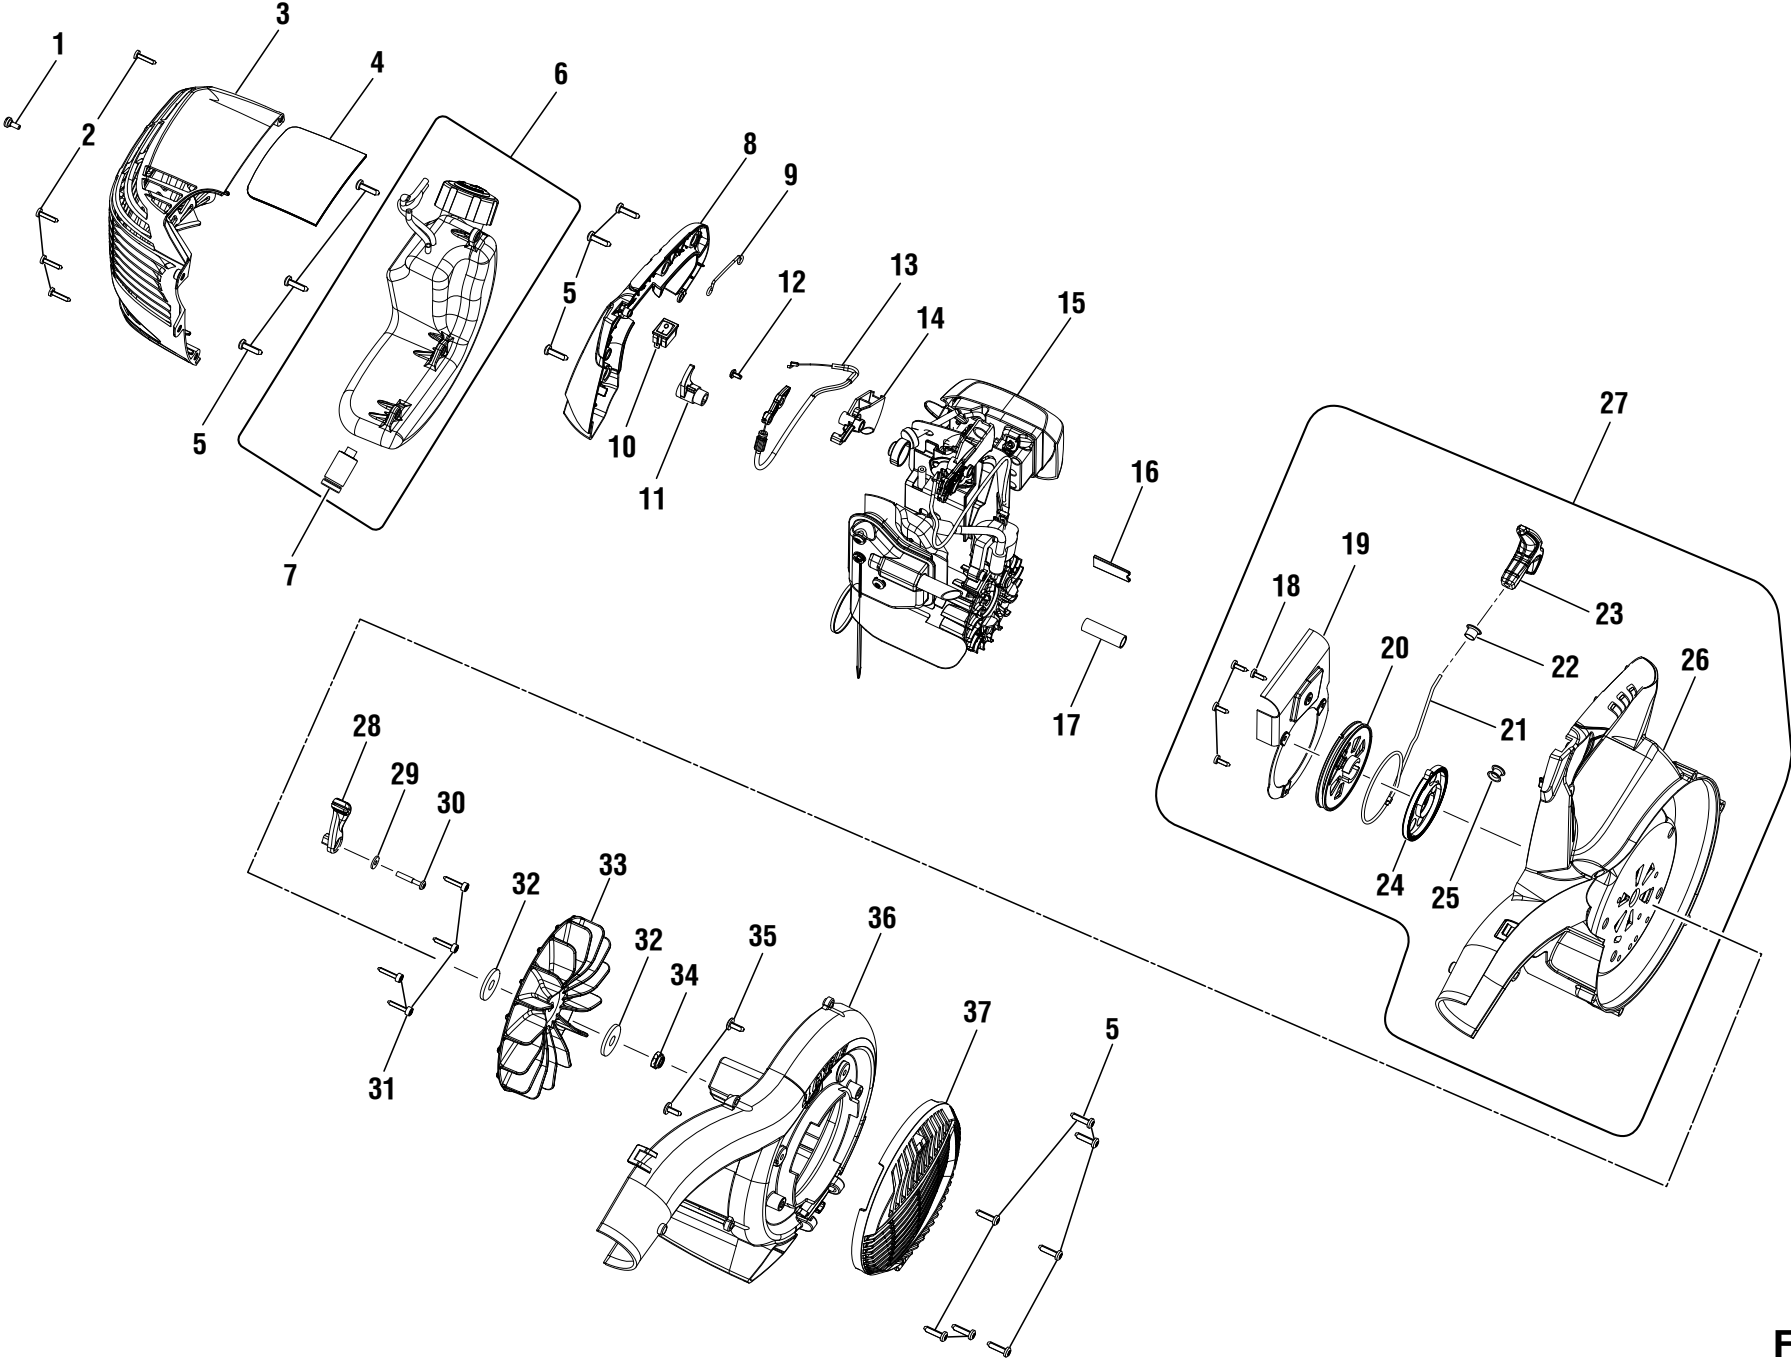

RYOBI BLOWER – MODEL NUMBER RY09466

Figure B

RYOBI BLOWER – MODEL NUMBER RY09466

The model number will be found on a label attached to the starter housing. Always mention the model number in all correspondence regarding your **BLOWER** or when ordering repair parts.

PARTS LIST (FIGURE B)

KEY NO.	PART NUMBER	DESCRIPTION	QTY	KEY NO.	PART NUMBER	DESCRIPTION	QTY
1	660510007	Screw (M5 x 10.5 mm, T20 Torx Hd.).....	1	20	521316002	Starter Pulley	1
2	660466001	Screw (M4 x 18 mm, T20 Torx Soc. Hd.).....	4	21	900849012	Starter Rope	1
3	521307001	Engine Housing	1	22	638088002	Eyelet.....	1
4	901421002	Heat Shield	1	23	525485001	Starter Grip.....	1
5	660629002	Screw (#10-14 x 3/4 in, T25 Torx Pan Hd. T.F.)	13	24	638033002	Container Spring Assembly.....	1
6	308675020	Fuel Tank Assembly w/Cap	1	25	638088004	Eyelet.....	1
7	300759005	Fuel Filter.....	1	26	519501001	Inner Volute.....	1
8	521544001	Handle Cover.....	1	27	308563002	Lower Housing w/Starter	1
9	290469001	Ground Wire	1	28	518160005	Cruise Lever	1
10	760338004	Switch.....	1	29	678125001	Washer (ID4.3 x OD12 x 1.5t)	1
11	518602001	Trigger Lock.....	1	30	660666001	Cruise Lever Screw (M8-14 x 25 mm, Special T20 Truss Hd.)	1
12	661141001	Screw (M3.5 x 7.5 mm, T20 Torx Pan Hd.).....	1	31	660970013	Screw (M4 x 23 mm, T20 Truss Hd. T.F.).....	4
13	270031003	Throttle Cable.....	1	32	650016001	Washer (ID9.8 x OD34.27 x 2.28t).....	2
14	521503002	Trigger.....	1	33	521308001	Fan.....	1
15	309840003	Power Head Assembly	1	34	660730001	Lock Nut (3/8 in.).....	1
16	521535003	Shield.....	1	35	660621001	Screw (#10-14 x 1/2 in., T25 Torx Truss Hd.) .	2
17	638091008	Spacer	1	36	521313002	Outer Volute.....	1
18	660466002	Screw (M4 x 12 mm, T20 Torx Truss Hd.)	4	37	521500004	Air Inlet Cover.....	1
19	638770001	Baffle	1