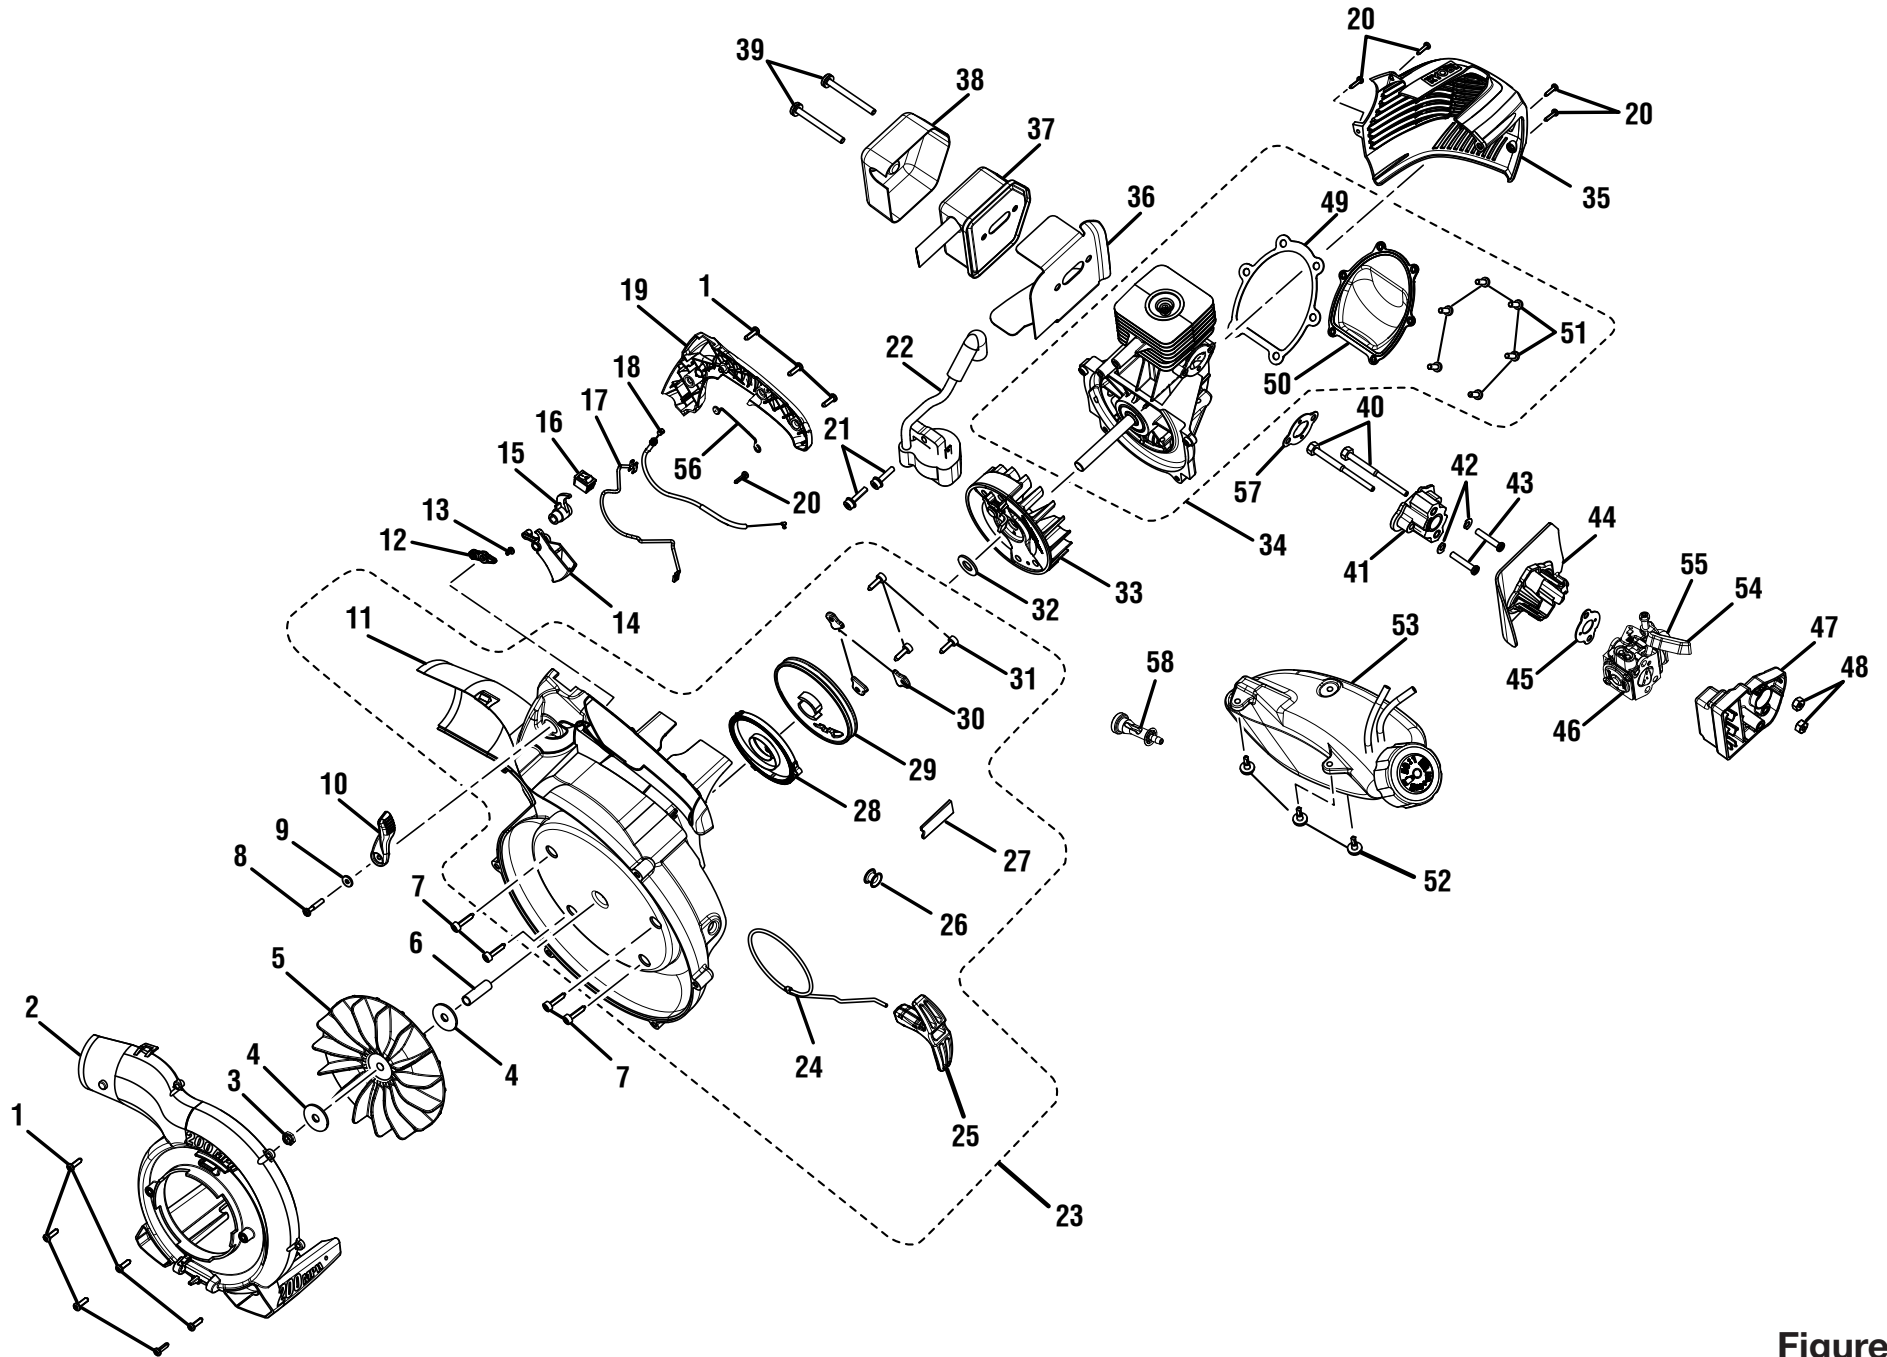

RYOBI BLOWER/VACUUM - MODEL NUMBER RY09055

Figure B

RYOBI BLOWER/VACUUM – MODEL NUMBER RY09055

The model number will be found on a label attached to the engine housing. Always mention the model number in all correspondence regarding your **BLOWER/VACUUM** or when ordering repair parts.

PARTS LIST (FIGURE B)

KEY NO.	PART NUMBER	DESCRIPTION	QTY	KEY NO.	PART NUMBER	DESCRIPTION	QTY
1	660629002	Screw (10-14 x 3/4 in.).....	9	30	638389001	Pulley Retainer.....	3
2	521313006	Outer Volute	1	31	660967001	Screw (M4 x 14 mm, T.F.)	3
3	660730001	Lock Nut (3/8 in.)	1	32	650017001	Washer.....	1
4	650016001	Washer	2	33	308811004	Flywheel Assembly	1
5	518265002	Fan	1	34	308892014	Short Block Assembly	1
6	638517001	Spacer	1	35	308461001	Engine Cover	1
7	660970001	Screw (M4 x 17 mm, T.F.)	4	36	901362002	Muffler Gasket	1
8	660666001	Screw (8-14 x 1 in., T.F.).....	1	37	309327001	Muffler Assembly	1
9	678125001	Washer.....	1	38	638442009	Muffler Heat Shield	1
10	518160001	Cruise Lever.....	1	39	660638003	Screw (10-24 x 2-1/8 in.)	2
11	308981013	Lower Housing	1	40	660927004	Screw (10-24 x 2.5 in.).....	2
12	518603001	Throttle Lever.....	1	41	518920001	Heat Dam.....	1
13	661141001	Screw (M3.5 x 7.5 mm).....	1	42	638659002	Washer.....	2
14	521503001	Throttle Trigger	1	43	660927003	Screw (M5 x 25 mm).....	2
15	518602001	Trigger Lock.....	1	44	521505001	Baffle.....	1
16	760338004	Momentary Contact Switch.....	1	45	901552002	Heat Dam Gasket	1
17	290157002	Wire Assembly	1	46	308054034	Carburetor	1
18	270031002	Throttle Cable	1	47	521309004	Air Box Base.....	1
19	521501001	Handle Cover	1	48	678027001	Hex Nut (10-24)	2
20	660466001	Screw (M4 x 18 mm).....	5	49	901550001	Crankcase Cover Gasket.....	1
21	660968001	Screw (M4 x 19 mm, T.F.)	2	50	638337005	Crankcase Cover	1
22	850108011	Ignition Module.....	1	51	660925003	Screw (M4 x 12 mm).....	6
23	308563001	Lower Housing w/Starter.....	1	52	660970002	Screw (M4 x 14 mm, Shoulder)	3
24	900849012	Starter Rope (42 in.).....	1	53	310752005	Fuel Tank Assembly w/Cap	1
25	511731001	Starter Grip	1	54	518824001	Choke Lever	1
26	638088004	Eyelet	1	55	561635001	Primer Bulb.....	1
27	521535001	Shield.....	1	56	290469001	Ground Wire Kit	1
28	638033001	Spring & Container	1	57	901551001	Intake Gasket.....	1
29	521316001	Starter Pulley	1	58	310976001	Fuel Filter	1